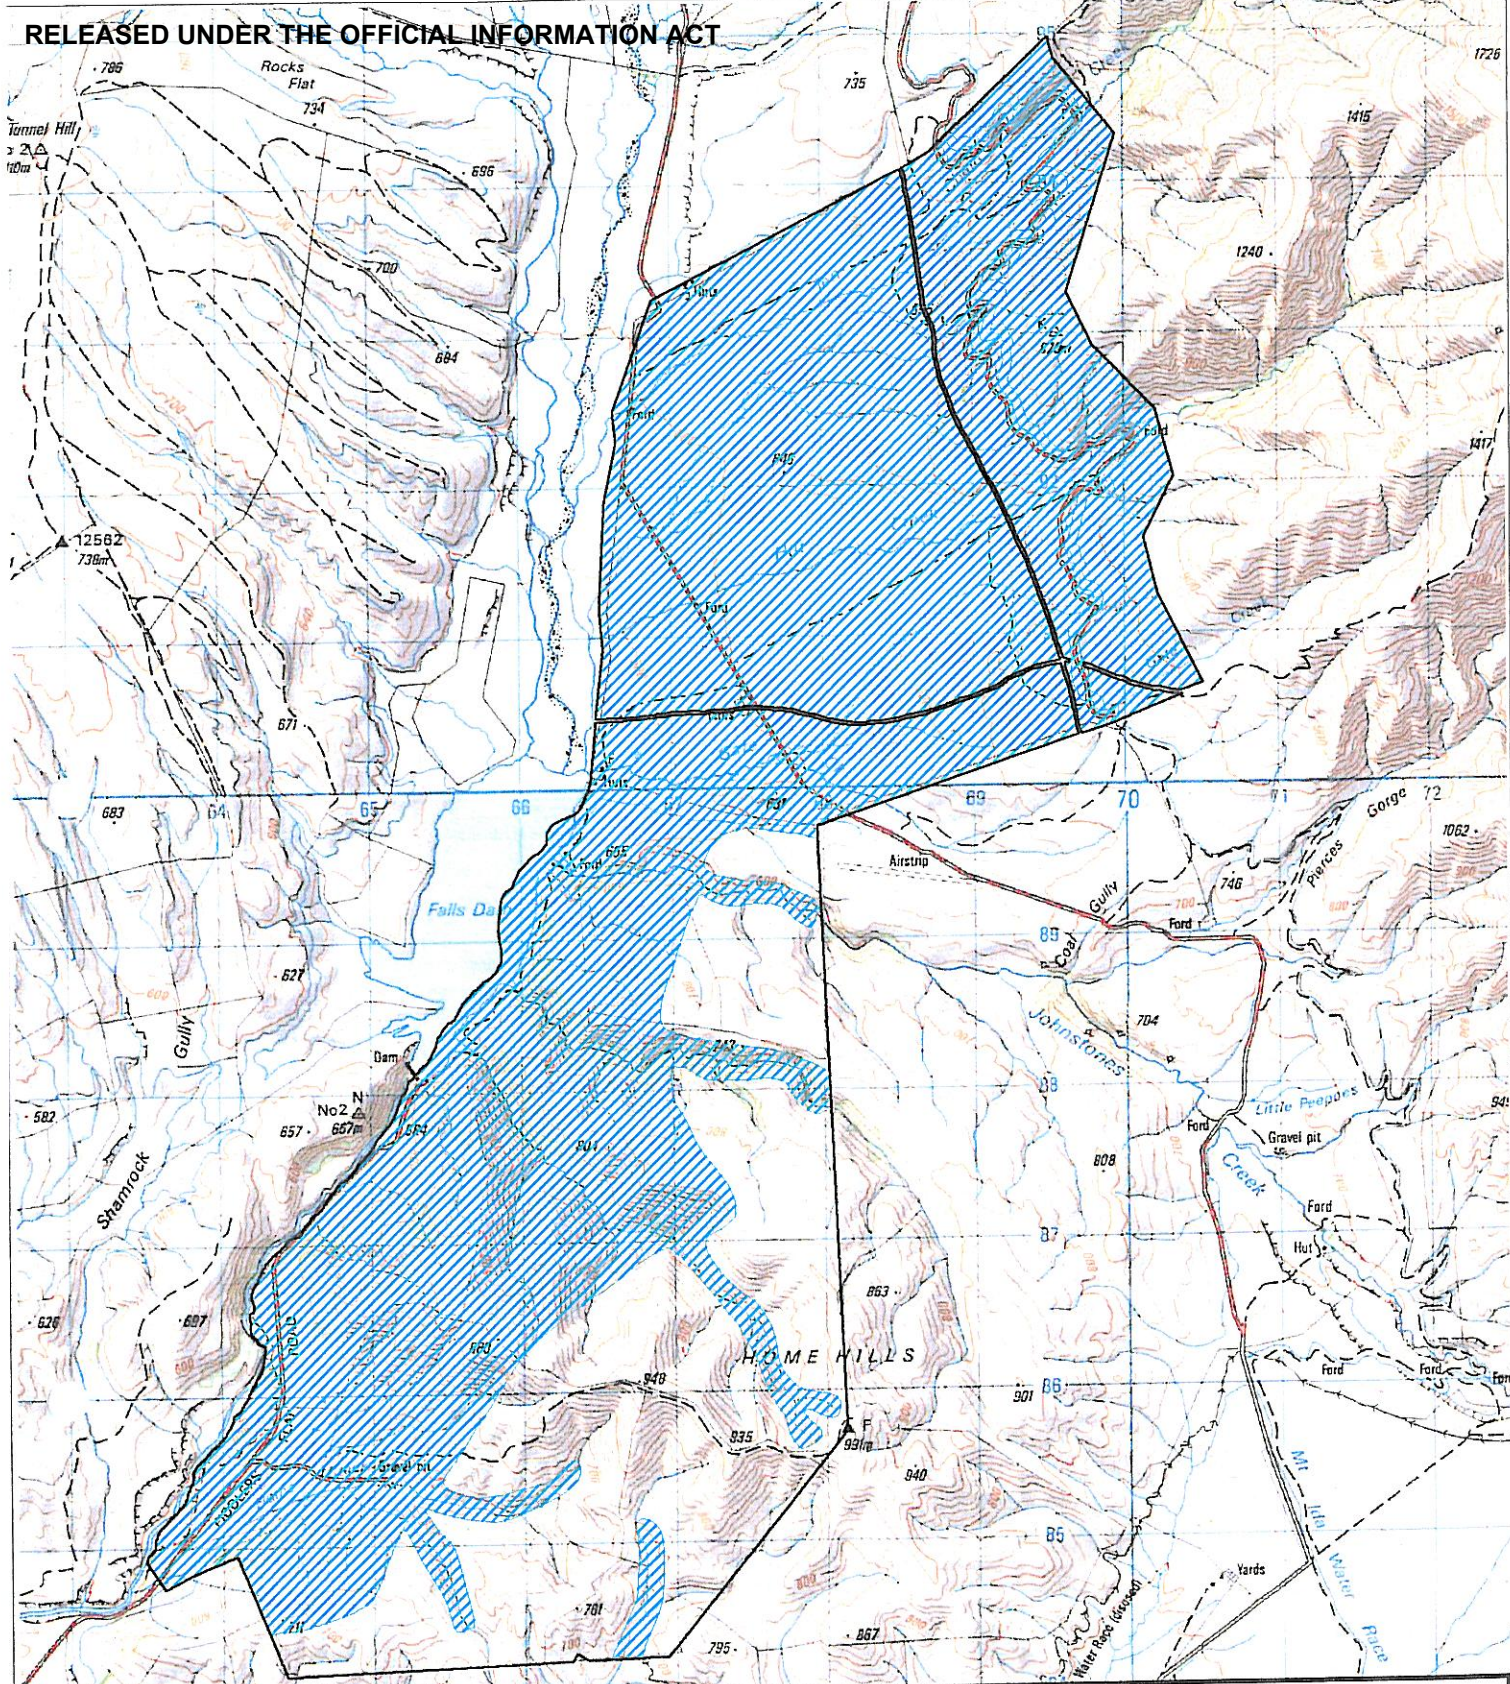

Crown Pastoral Land Tenure Review

Lease name : HOME HILLS

Lease number : PC 383

Plan attaching to the Conservation Resources Report - Significant Natural Values Map

The following plan forms part of the Conservation Resources Report provided by the Department of Conservation.

It is released under the Official information Act 1982.

April

06

Home Hills Pastoral Lease
Significant Natural Values

Scale 1: 50 000

Areas of Significant Natural Value

1 0 1 2 Kilometers