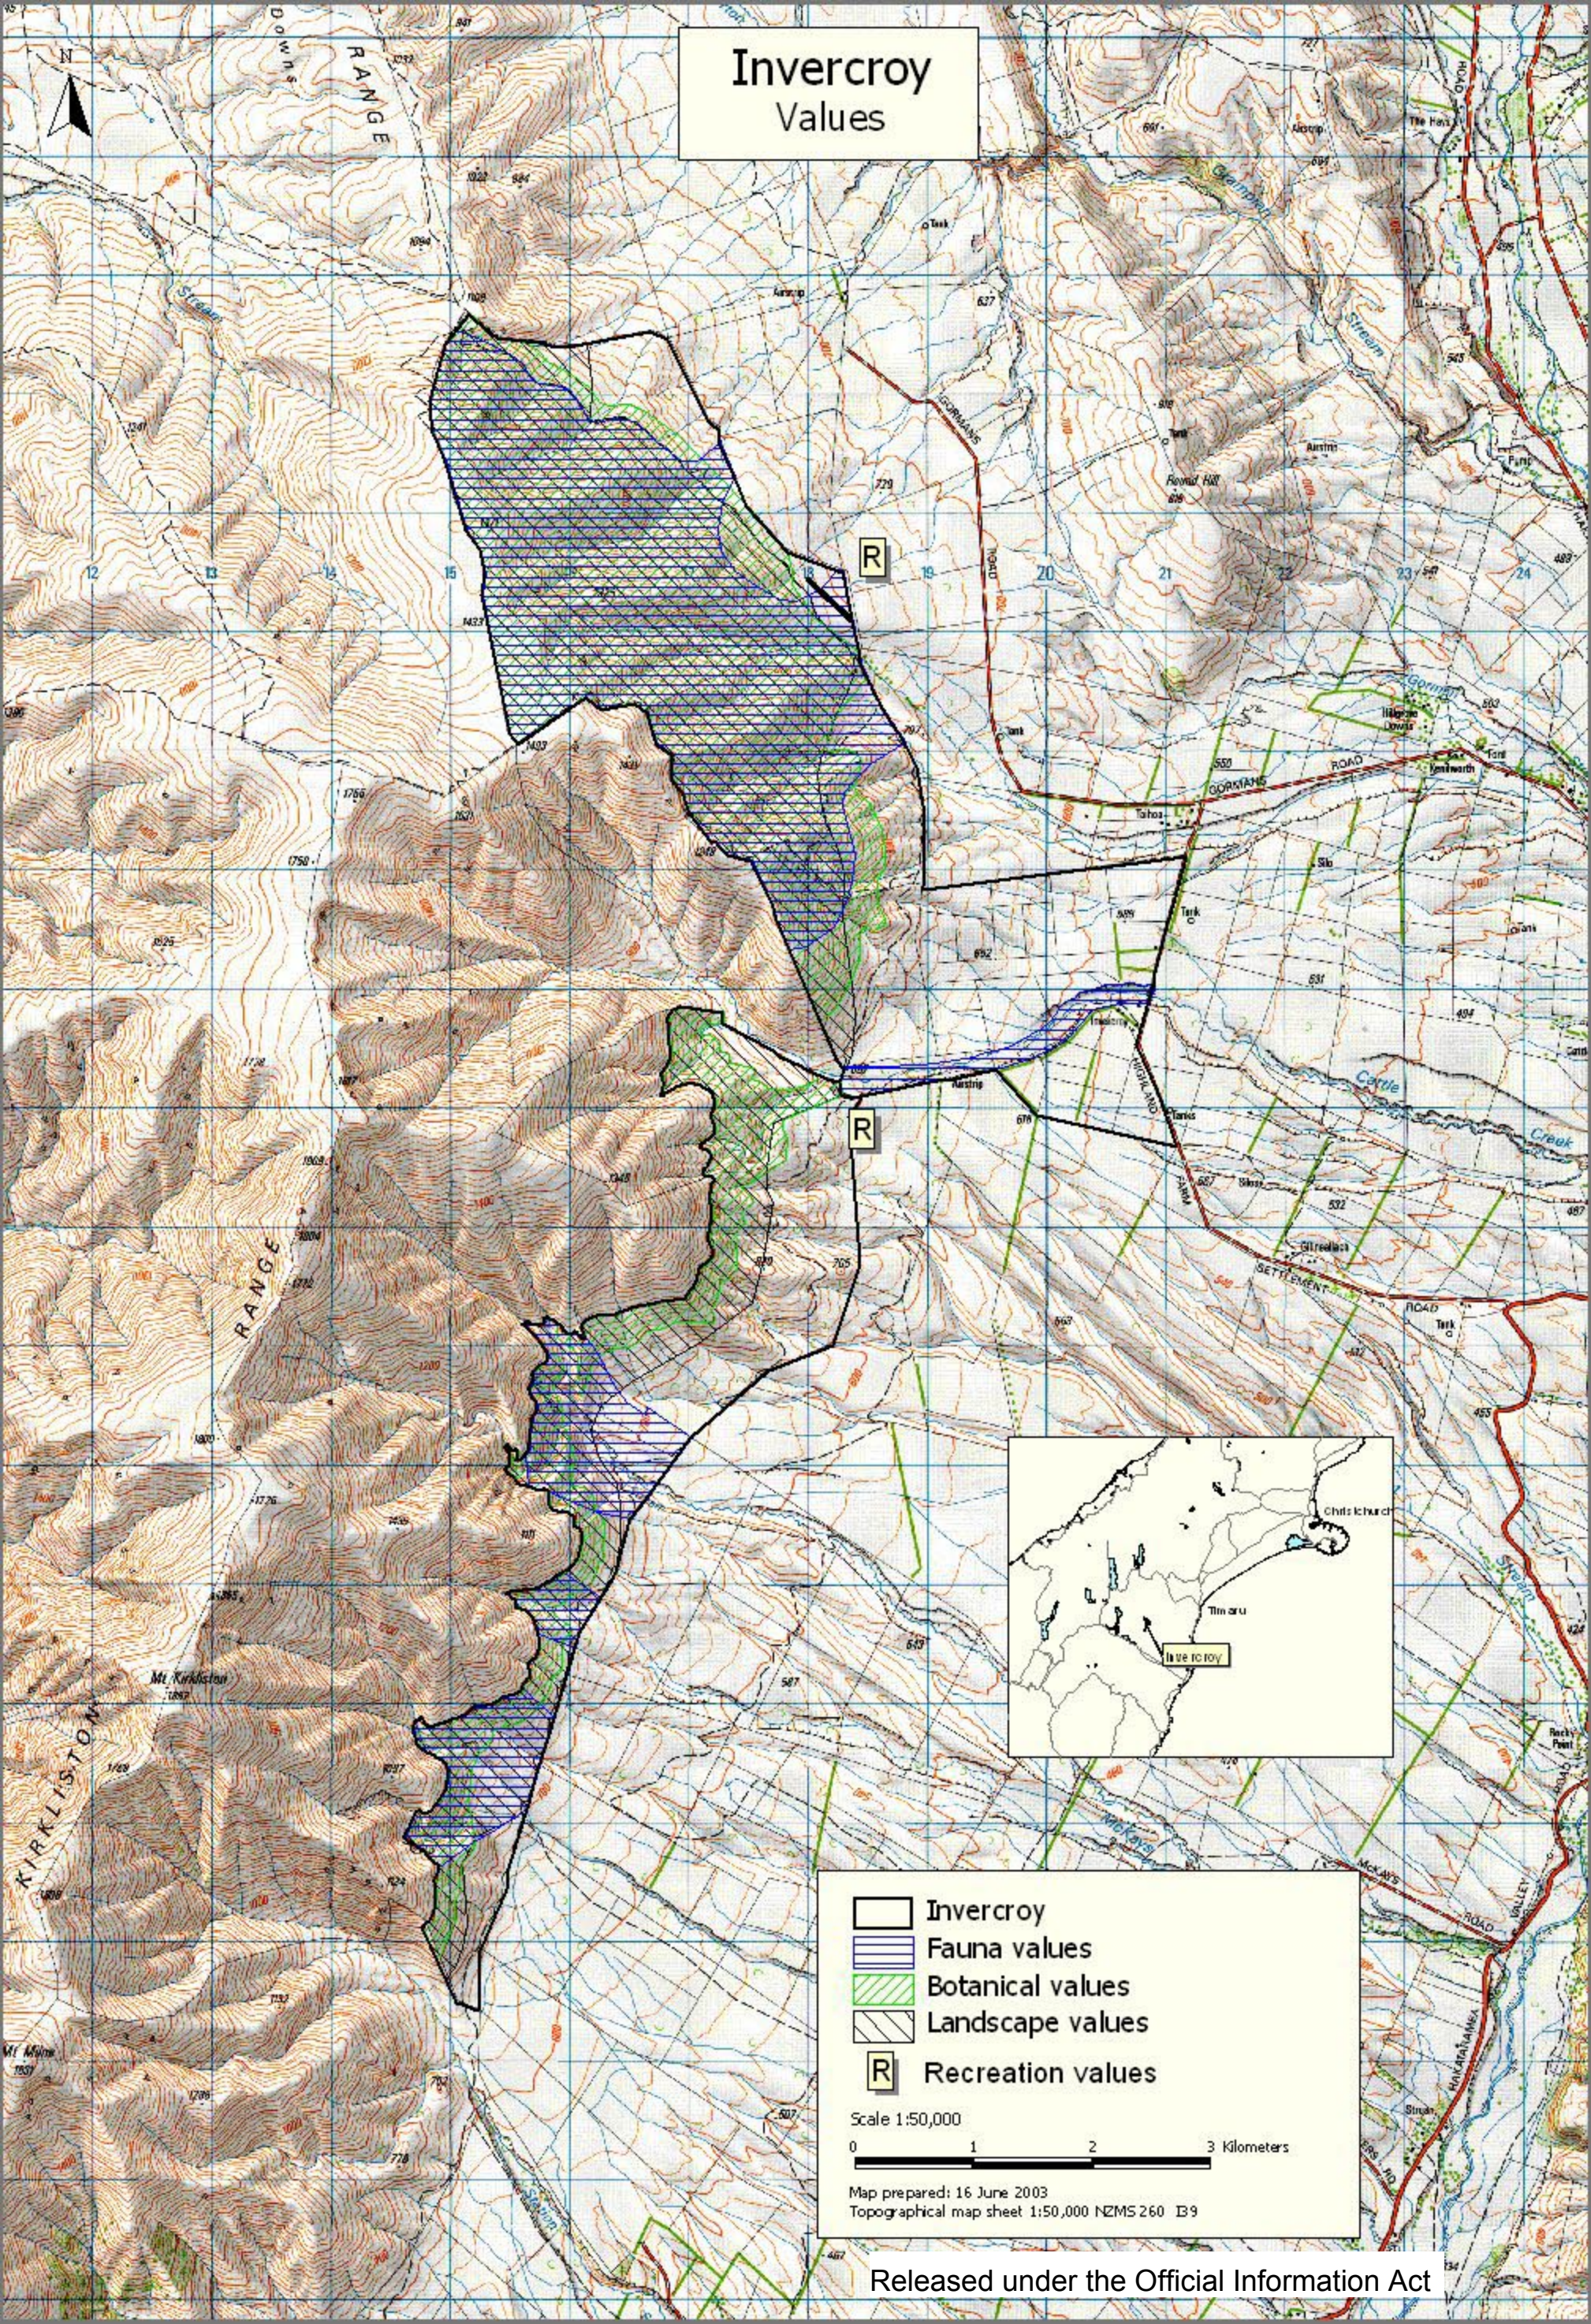

Crown Pastoral Land Tenure Review

Lease name : Invercroy

Lease number : Pt 133

Plans attaching to the conservation resources report

These plans attach to and support the conservation resources report provided by the Department of Conservation.

They are released under the Official information Act 1982.

Copied June 2003

Invercroy Topo/Cadastral

Kirkliston

Waitangi

-  Invercroy
-  Adjoining Pastoral Leases
-  Public Conservation land

Scale 1:50,000
0 1 2 3 Kilometers

Map prepared: 16 June 2003
Topographical map sheet 1:50,000 NZMS 260 B9

Invercroy Landscape Units

Invercroy Values

-  Invercroy
-  Fauna values
-  Botanical values
-  Landscape values
-  Recreation values

Scale 1:50,000

0 1 2 3 Kilometers

Map prepared: 16 June 2003

Topographical map sheet 1:50,000 NZMS 260 B9