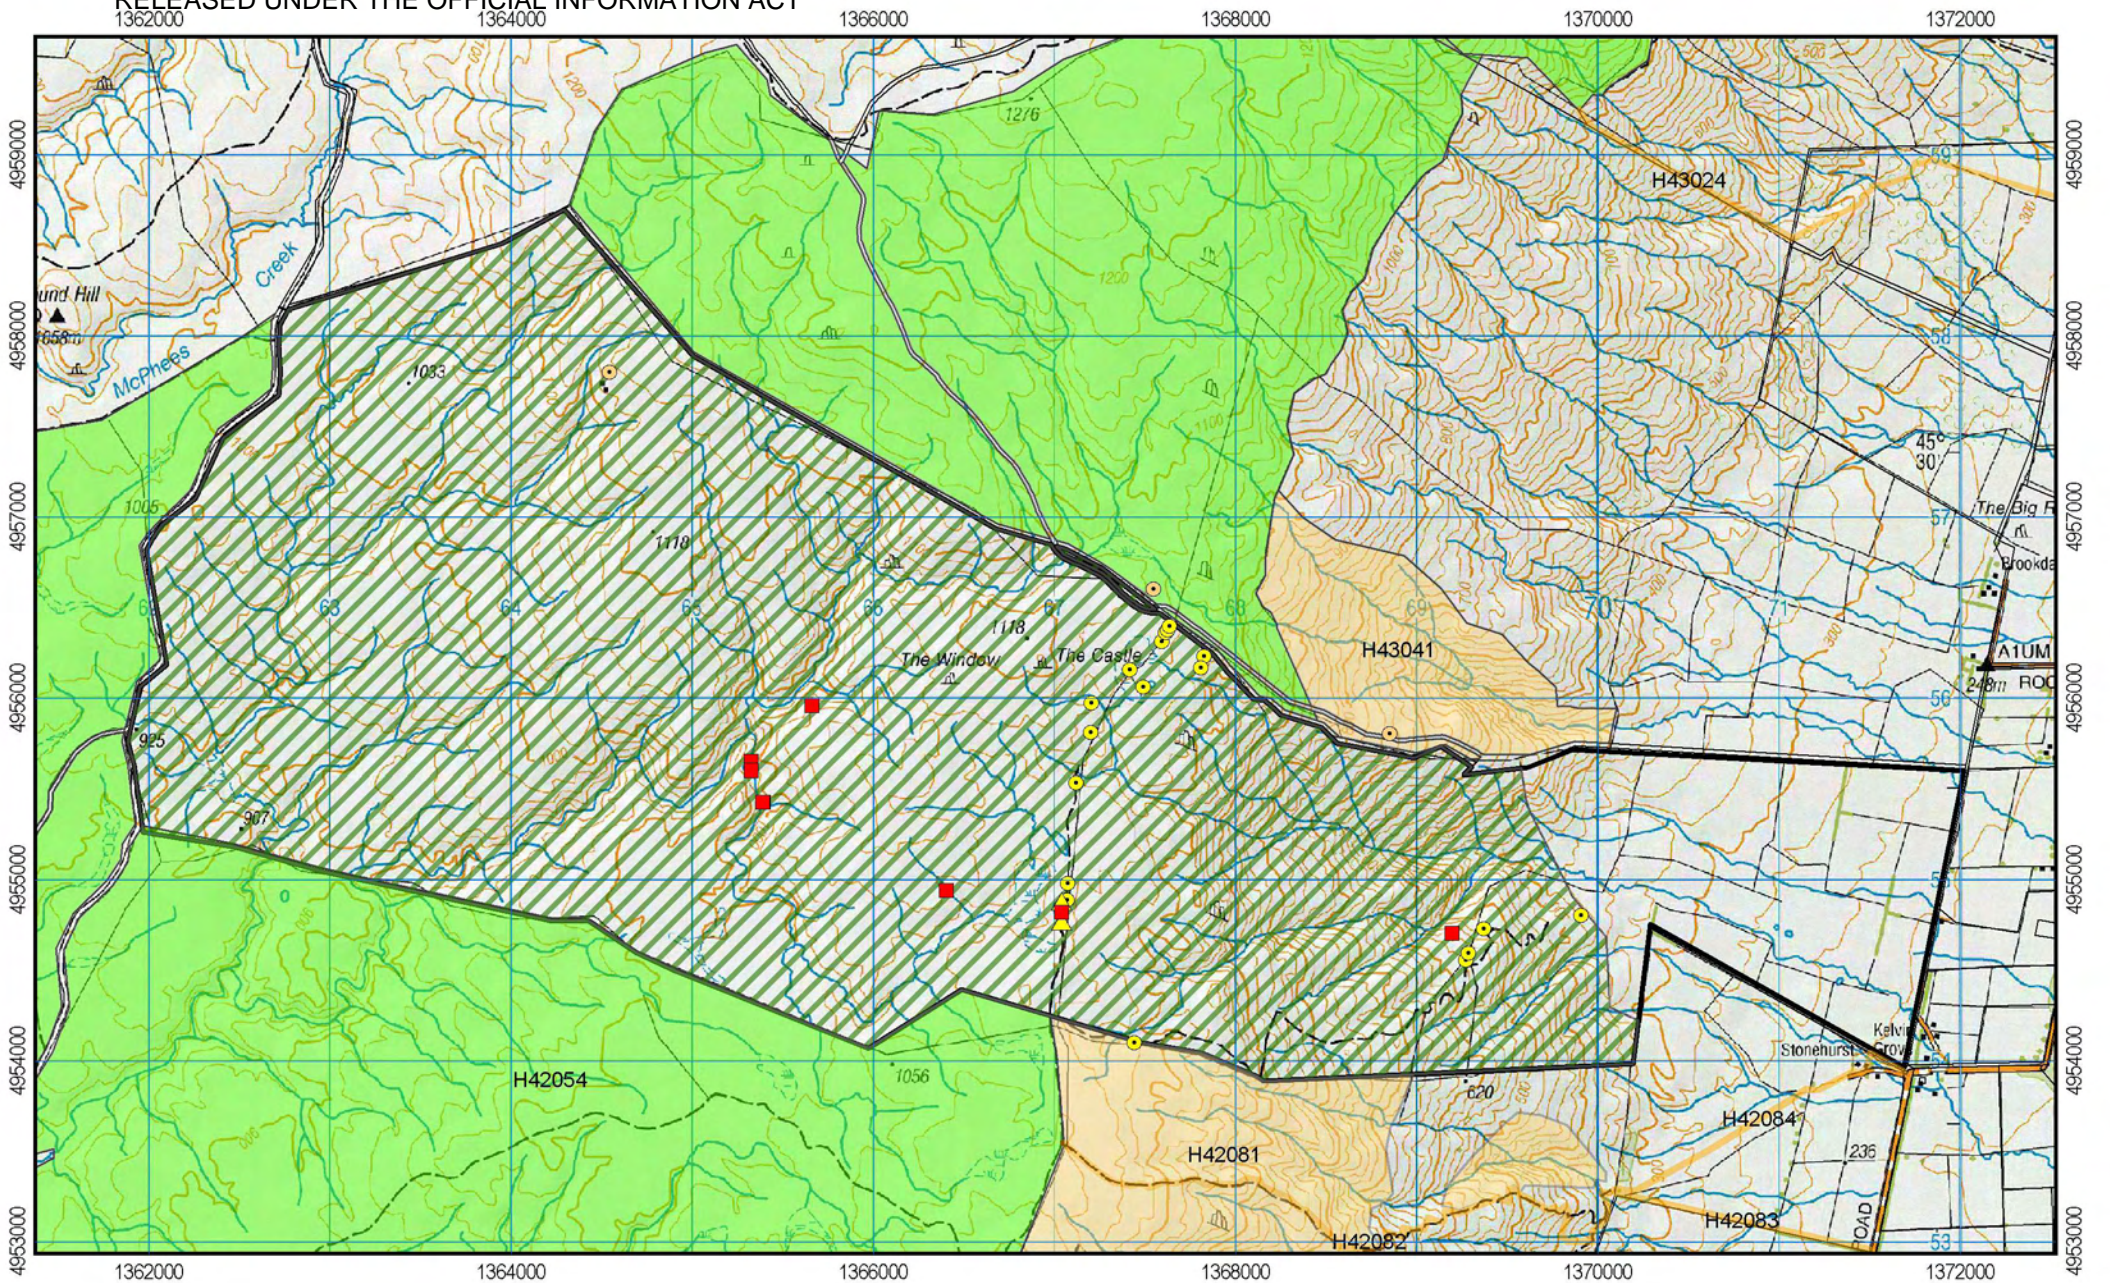

Crown Pastoral Land Tenure Review

Lease name : KELVIN GROVE

Lease number : PO 280

Plan attaching to the Conservation Resource Report - Ecological & Historic Values Map

The following plan forms part of the Conservation Resources Report provided by the Department of Conservation.

It is released under the Official Information Act 1982.

Legend

- At Risk species
- ▲ Acutely Threatened Species
- Historic points
- Historic-NZAA
- Significant Vegetation Values
- Stewardship Areas
- Marginal Strips
- Protected Land Agreements

4.2.2 Values - Ecological and Historic Kelvin Grove Pastoral Lease