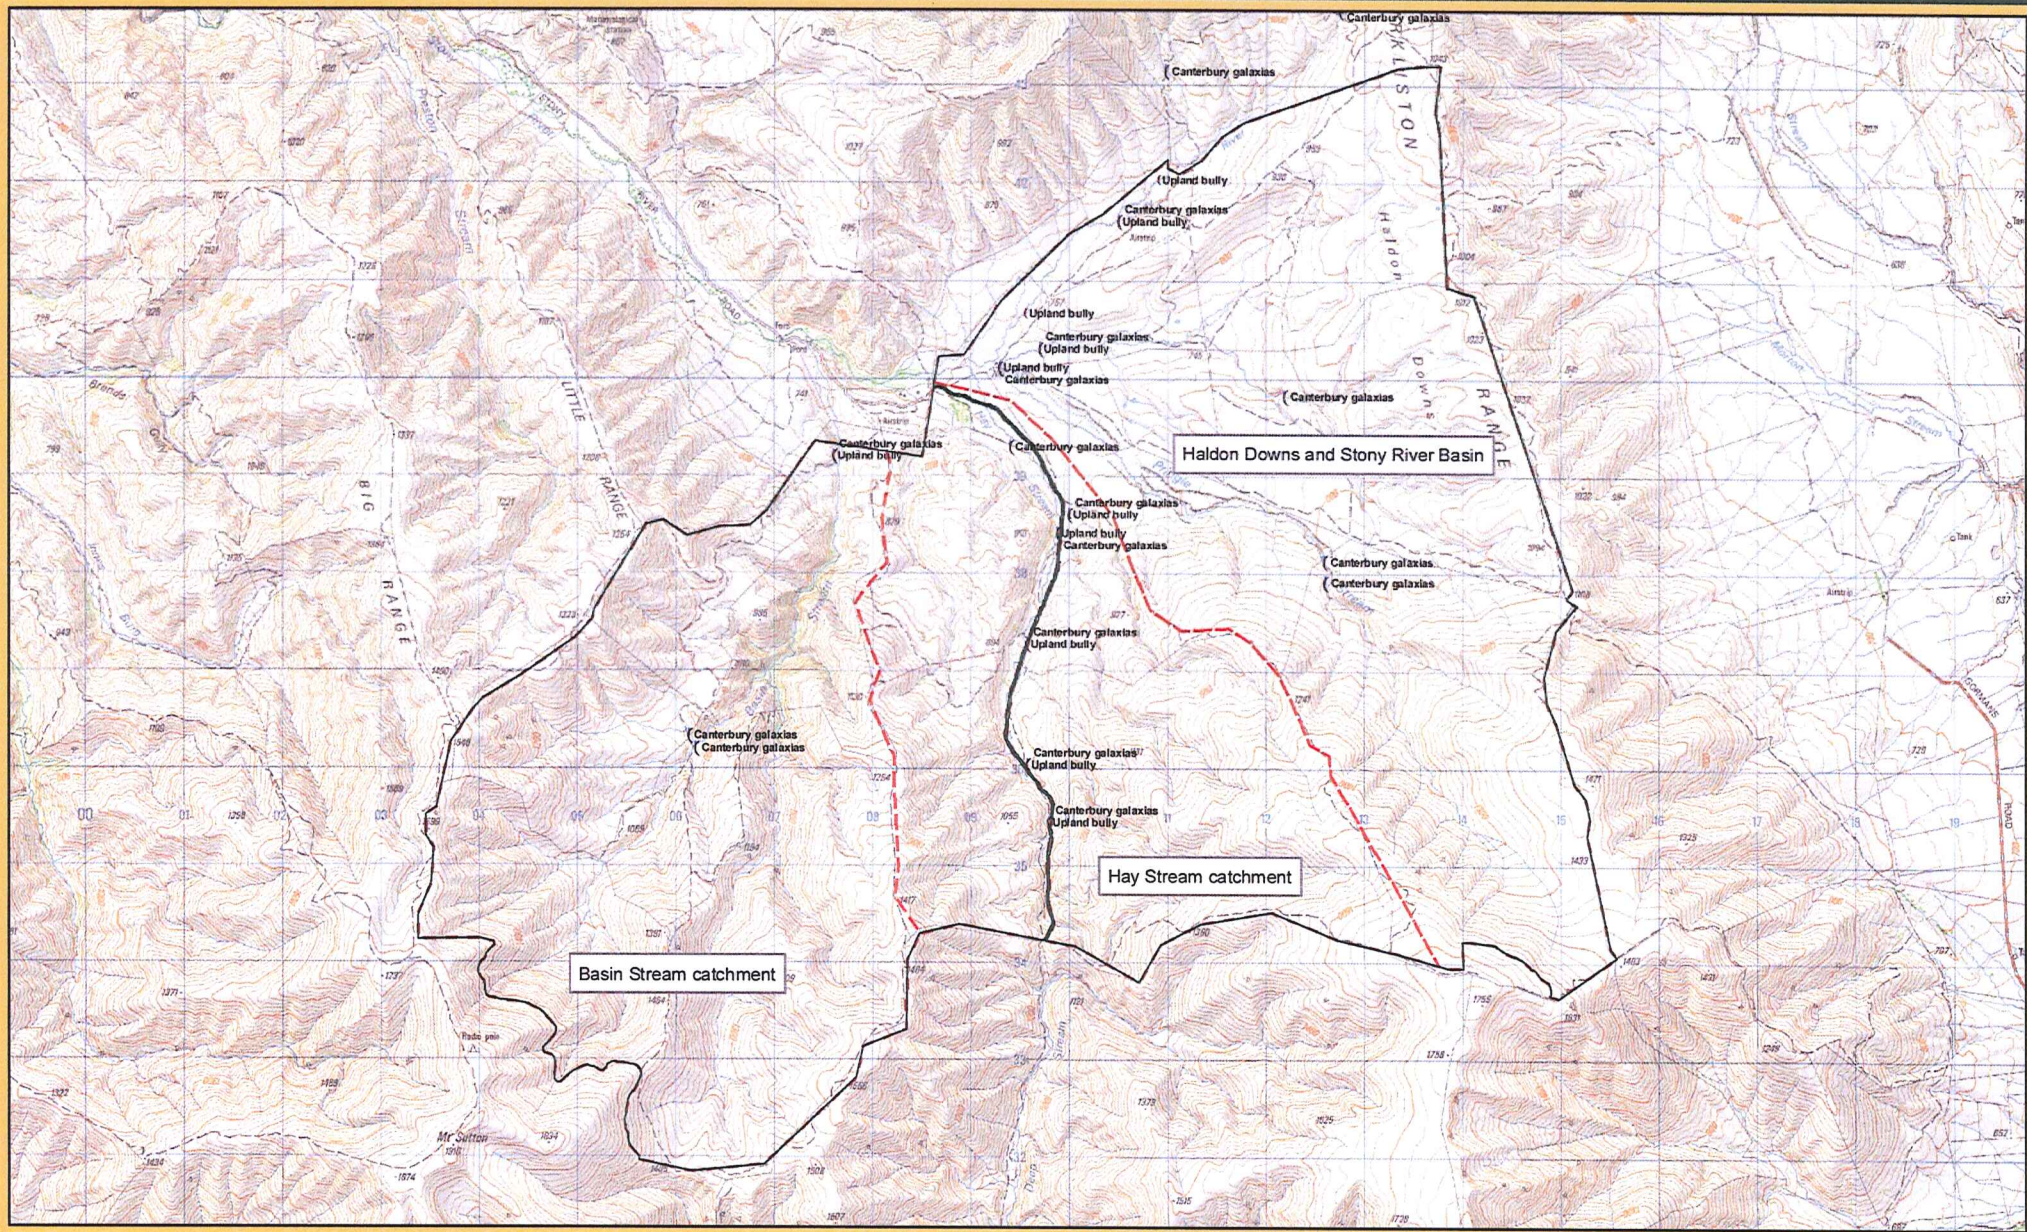

Crown Pastoral Land Tenure Review

Lease name : KIRKLISTON

Lease number : PT 119

Plan attaching to the Conservation Resources Report

- **Aquatic Values Map**
- **Bird & Lizard Values Map**

The following plan forms page XX of the Conservation Resources Report provided by the Department of Conservation.

It is released under the Official information Act 1982.

September 09

Kirkliston PL - Aquatic Values

Department of Conservation
Te Papa Atawhai

New Zealand Government

2

Legend

- Kirkliston boundary
- Upland bully
- Canterbury galaxias
- Kirkliston Aquatic Geographical Units

Kirkliston PL - Bird and Lizard Values

Department of Conservation
Te Papa Atawhai

New Zealand Government

Legend

- Black shag
- Black shag colony
- Eastern falcon
- Unit boundary
- Non-threatened Lizards
- Bird and Lizard Values
- Kirkliston boundary