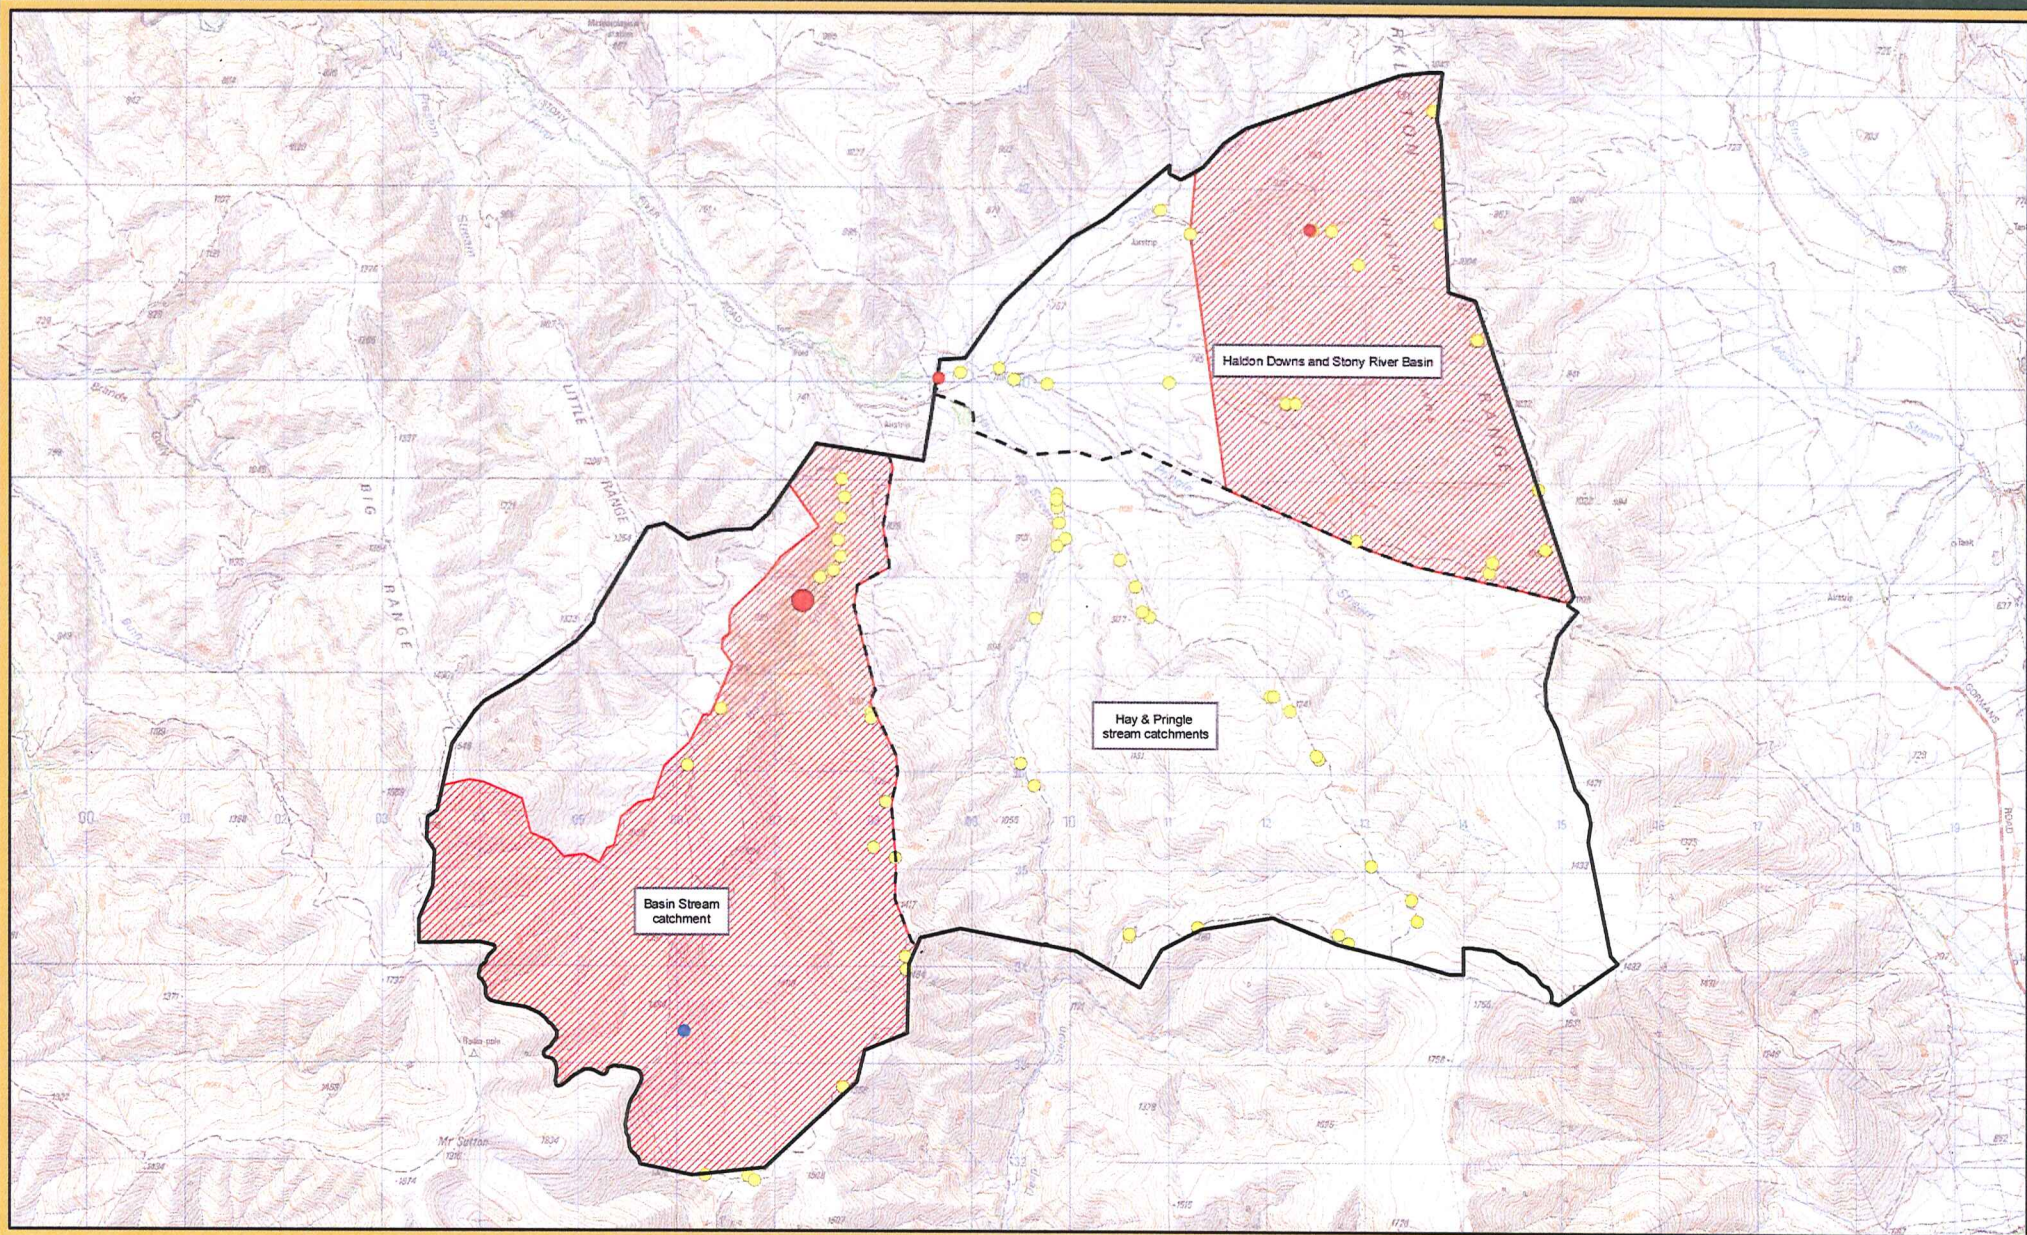

Crown Pastoral Land Tenure Review

Lease name : KIRKLISTON

Lease number : PT 119

Plan attaching to the Conservation Resources Report

- **Aquatic Values Map**
- **Bird & Lizard Values Map**

The following plan forms page XX of the Conservation Resources Report provided by the Department of Conservation.

It is released under the Official information Act 1982.

September 09

Kirkliston PL - Aquatic Values

Department of Conservation
Te Papa Atawhai

New Zealand Government

2

Legend

- Kirkliston boundary
- Upland bully
- Canterbury galaxias
- Kirkliston Aquatic Geographical Units

Kirkliston PL - Bird and Lizard Values

Department of Conservation
Te Papa Atawhai

New Zealand Government

Legend

- Black shag
- Black shag colony
- Eastern falcon
- Unit boundary
- Non-threatened Lizards
- Bird and Lizard Values
- Kirkliston boundary