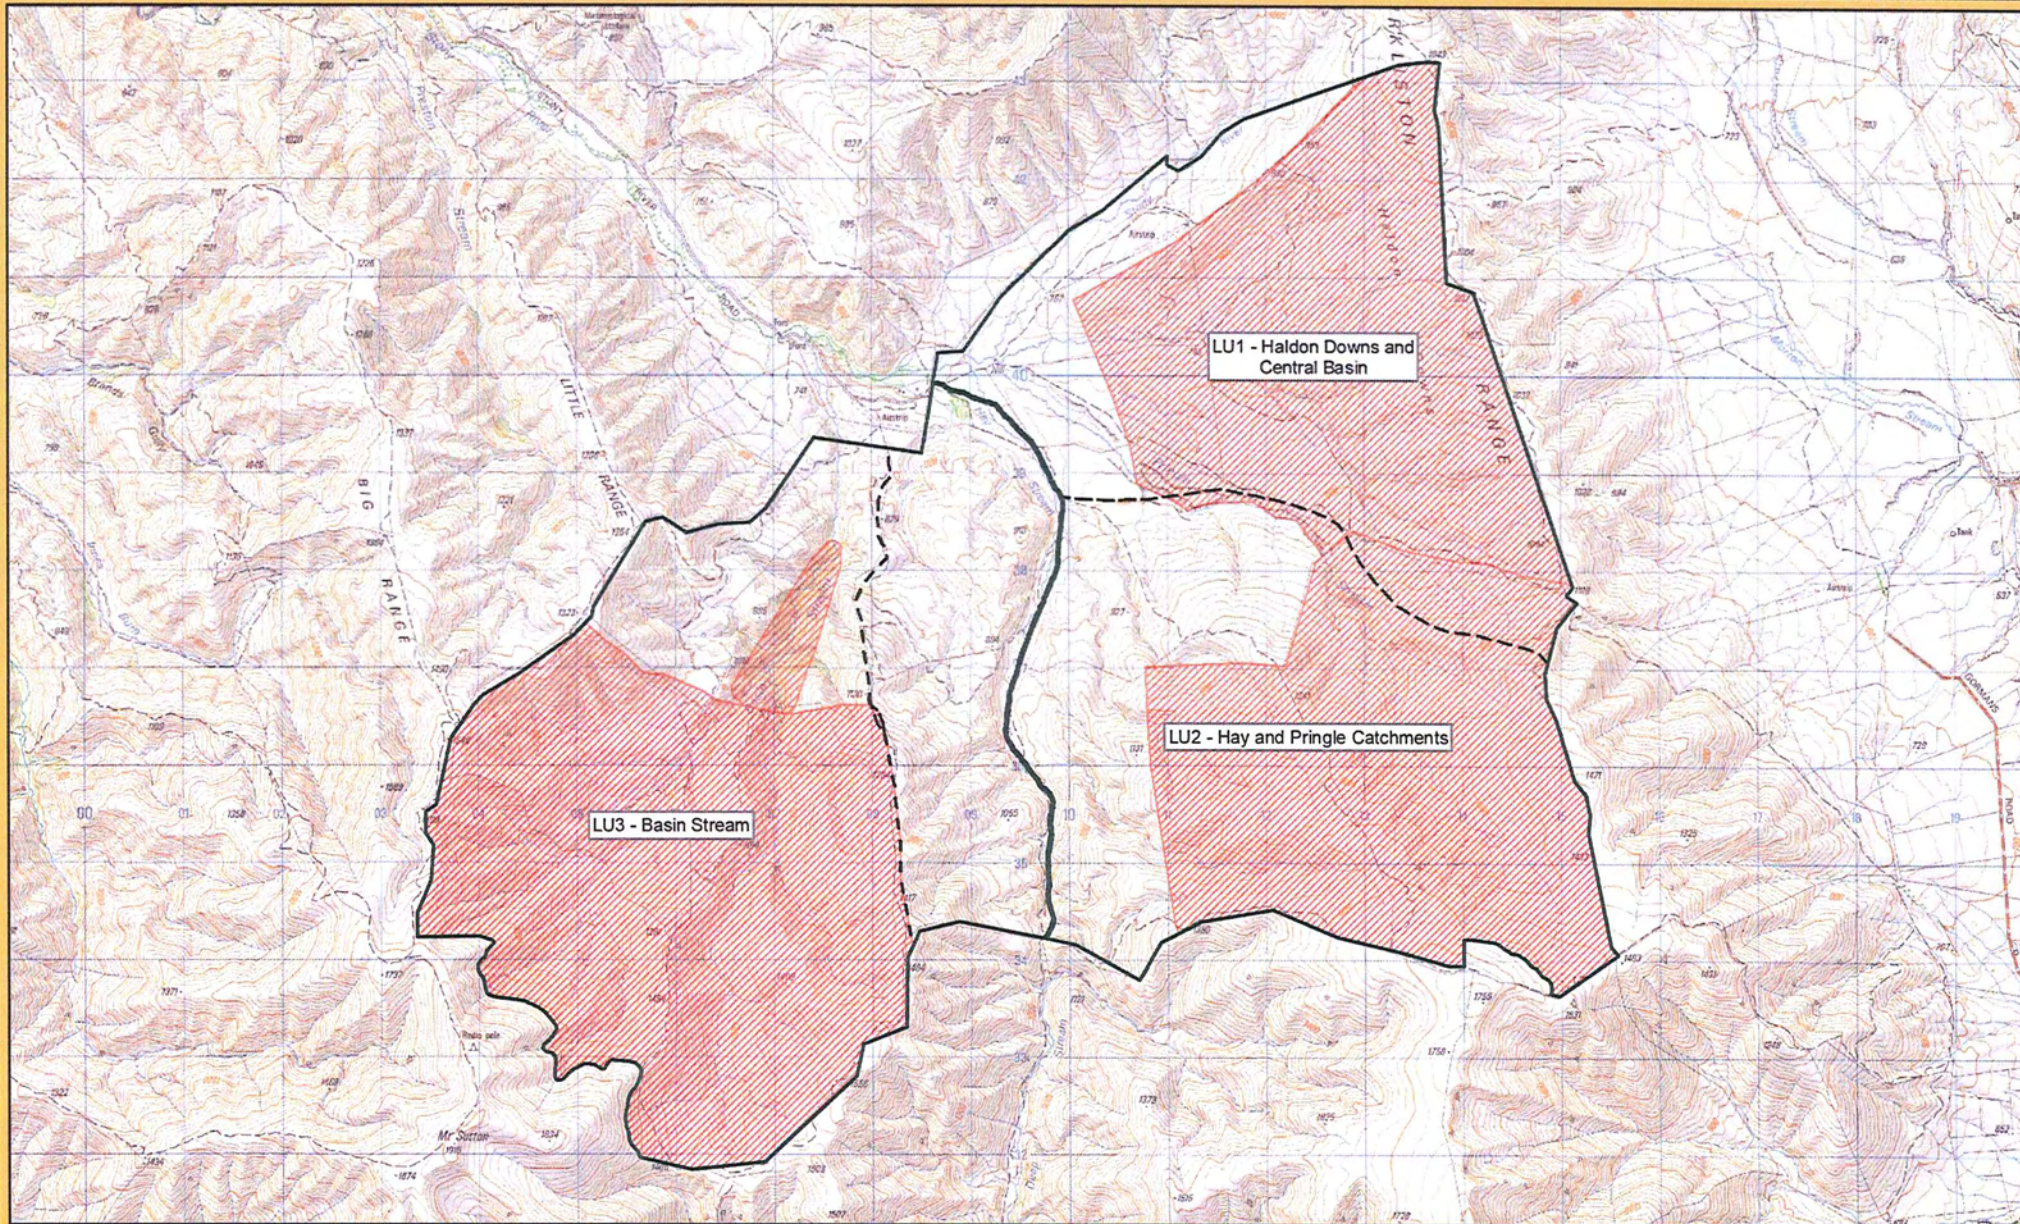

Crown Pastoral Land Tenure Review

Lease name : KIRKLISTON

Lease number : PT 119

**Plan attaching to the Conservation
Resources Report**

- Botanical Values Map**
- Landscape Values Map**

The following plan forms page XX of the Conservation Resources Report provided by the Department of Conservation.

It is released under the Official information Act 1982.

September 09

Kirkliston PL - Botanical Values

 Department of Conservation
Te Papa Atawhai

New Zealand Government

Legend

-  Botanical unit boundary
-  Kirkliston boundary
-  Botanical values

Kirkliston PL - Landscape Values

Department of Conservation
Te Papa Atawhai

New Zealand Government

2

Legend

- Kirkliston boundary
- Landscape unit boundary
- Landscape values

CANTERBURY CONSERVANCY - TENURE REVIEW