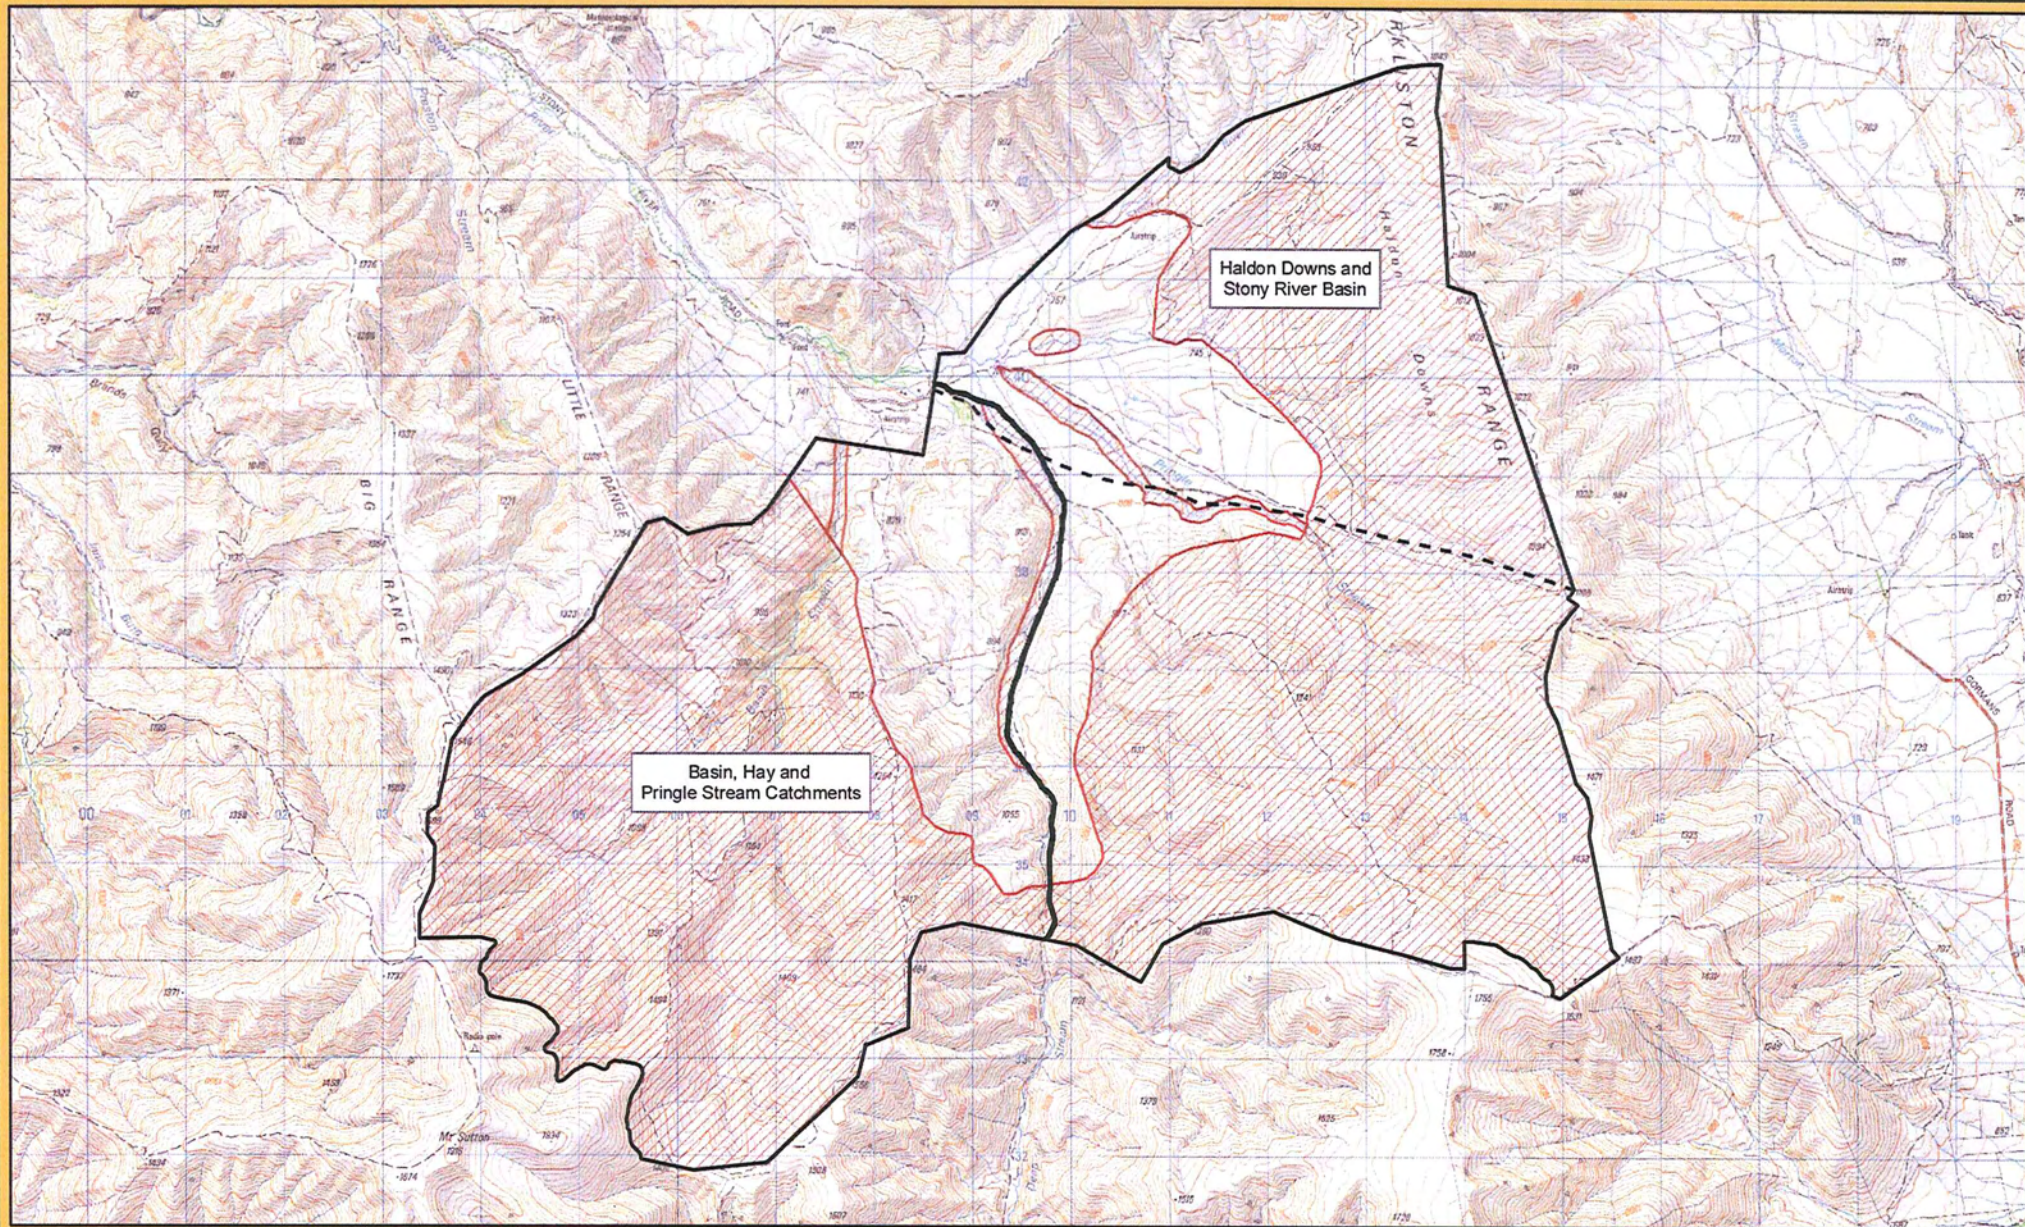

Crown Pastoral Land Tenure Review

Lease name : KIRKLISTON

Lease number : PT 119

**Plan attaching to the Conservation
Resources Report**

- Botanical Values Map**
- Landscape Values Map**

The following plan forms page XX of the Conservation Resources Report provided by the Department of Conservation.

It is released under the Official information Act 1982.

September 09

Kirkliston PL - Botanical Values

 Department of Conservation
Te Papa Atawhai

New Zealand Government

Legend

-  Botanical unit boundary
-  Kirkliston boundary
-  Botanical values