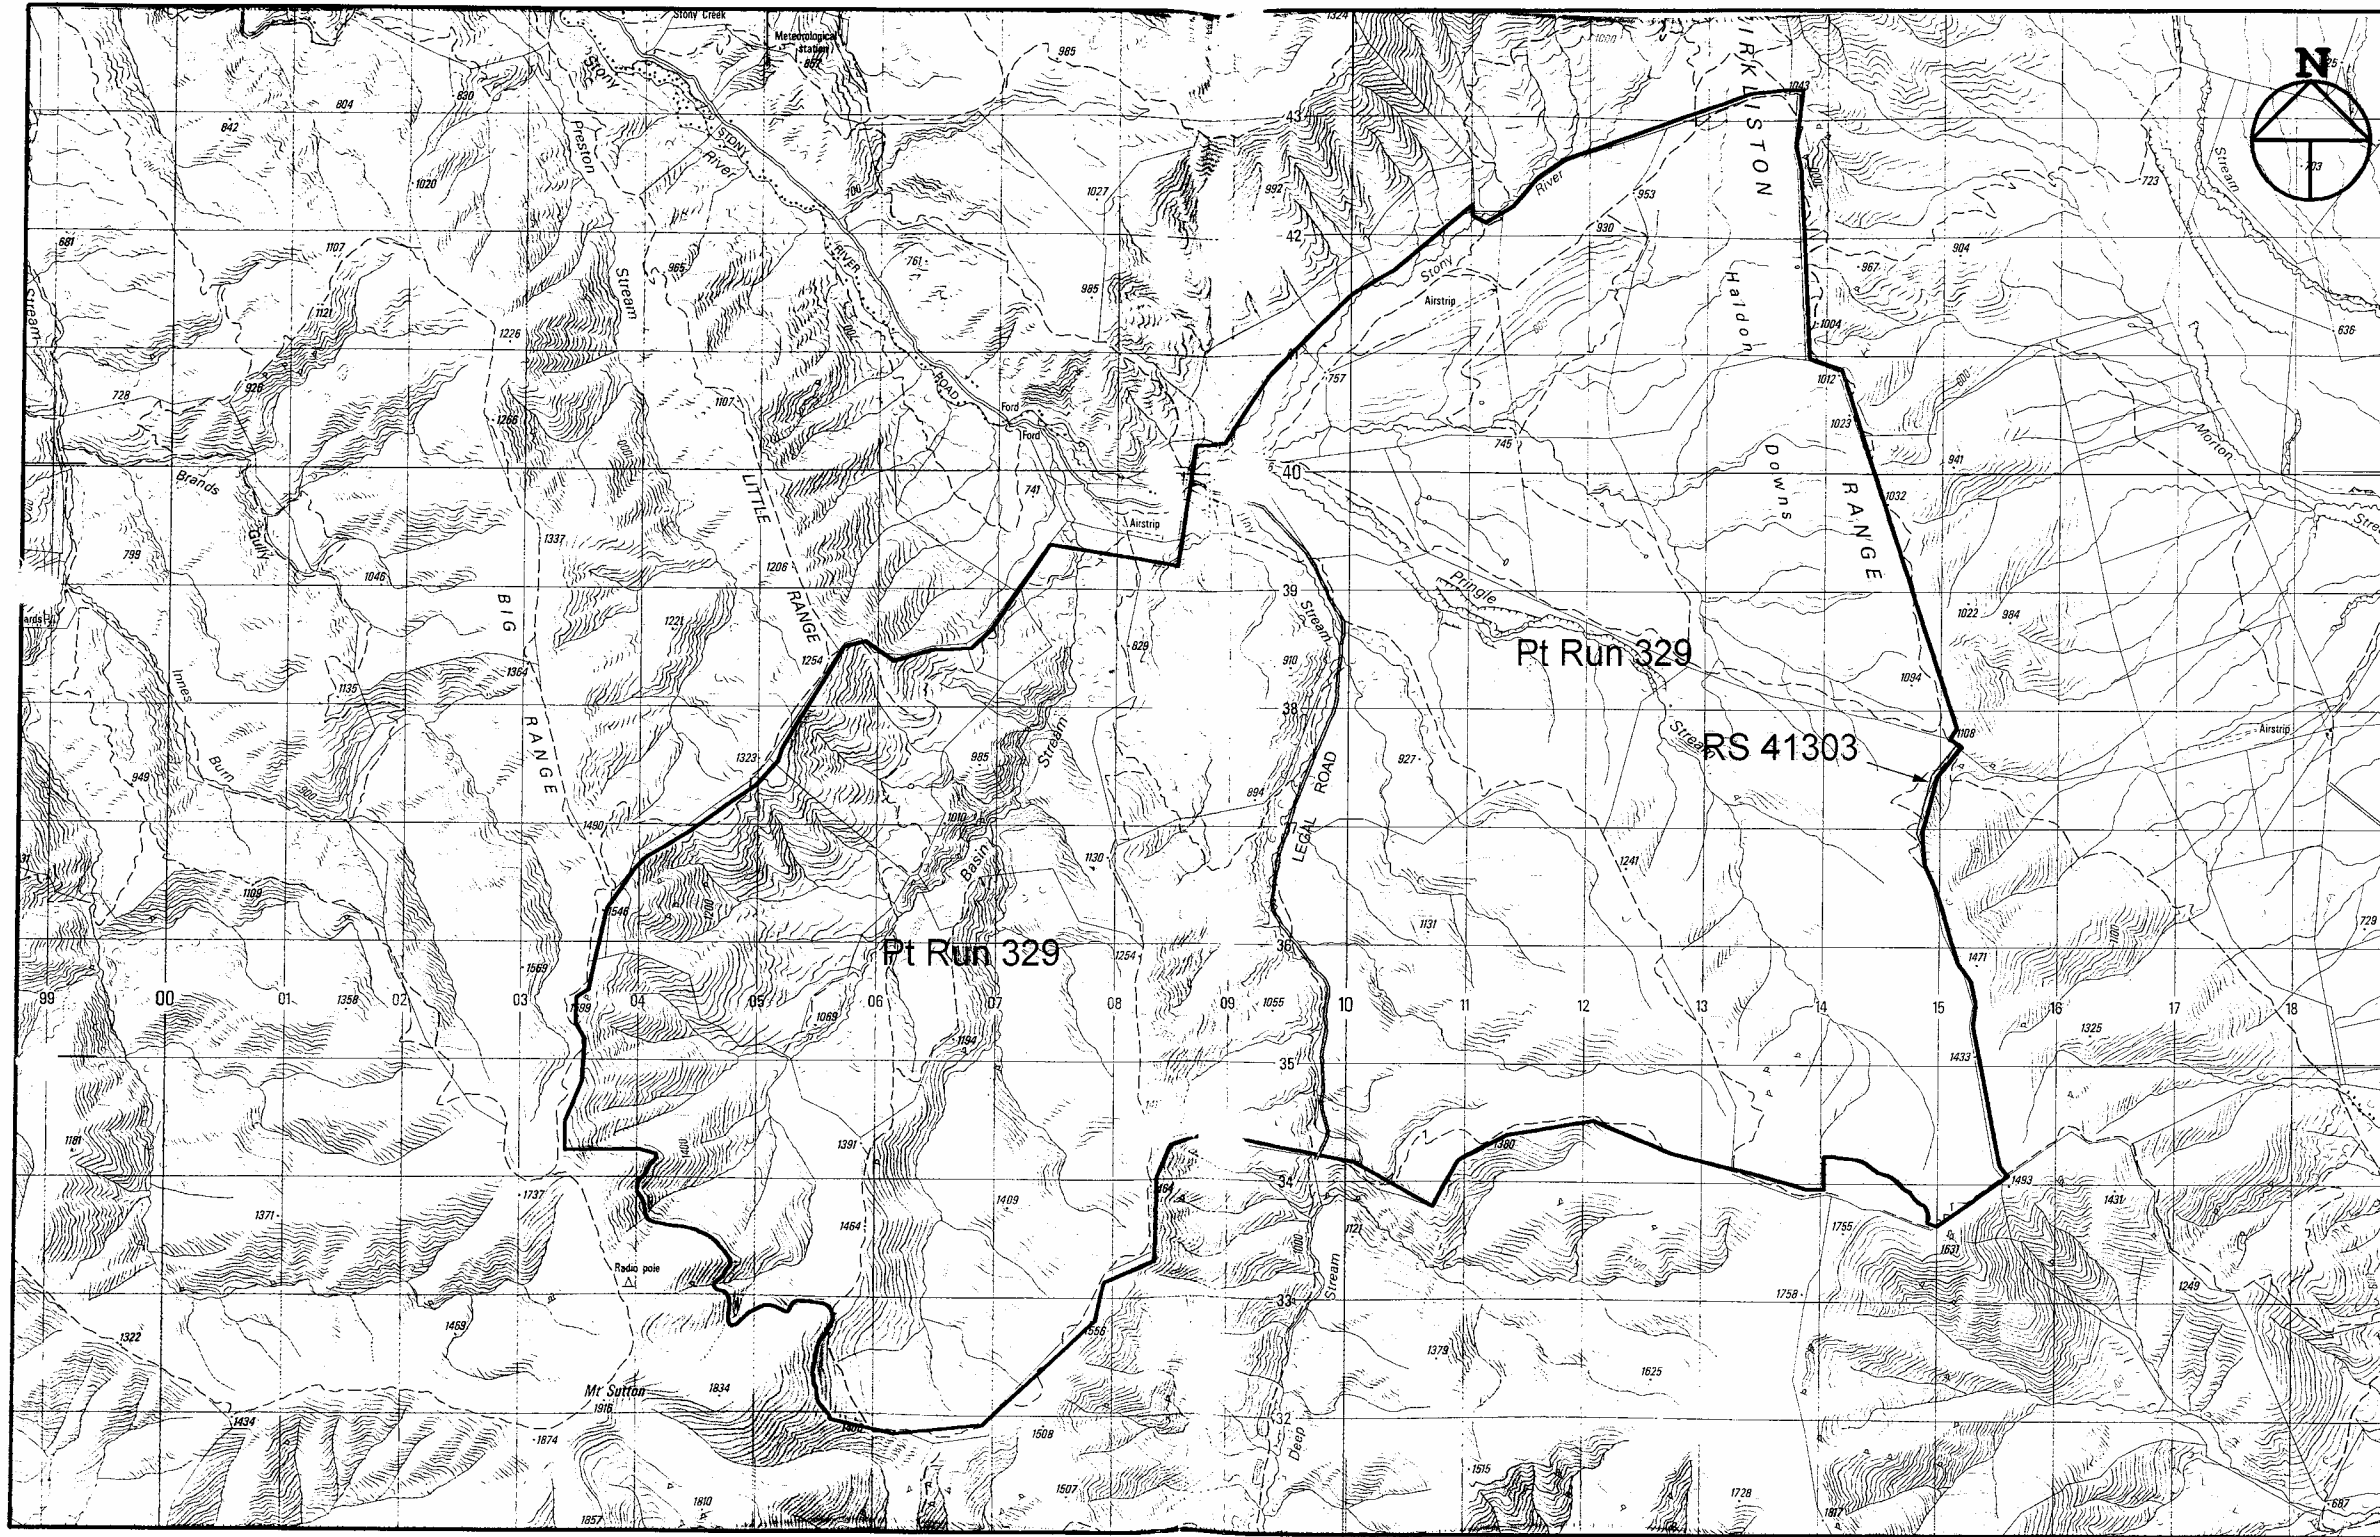

Crown Pastoral Land Tenure Review

Lease name : KIRKLISTON

Lease number : PT 119

Plans attaching to Due Diligence Report

These plans attach to and support the Due Diligence Report.

They are released under the Official Information Act 1982.

February 04

Marginal Strip Subject to Sec 24(9)
Conservation Act 1987

Version	1	2	3	4	5
Canterbury Land District					
Topographic Map 260 - 139					
				Sheet 1 of 1	
				Date 1/10/99	