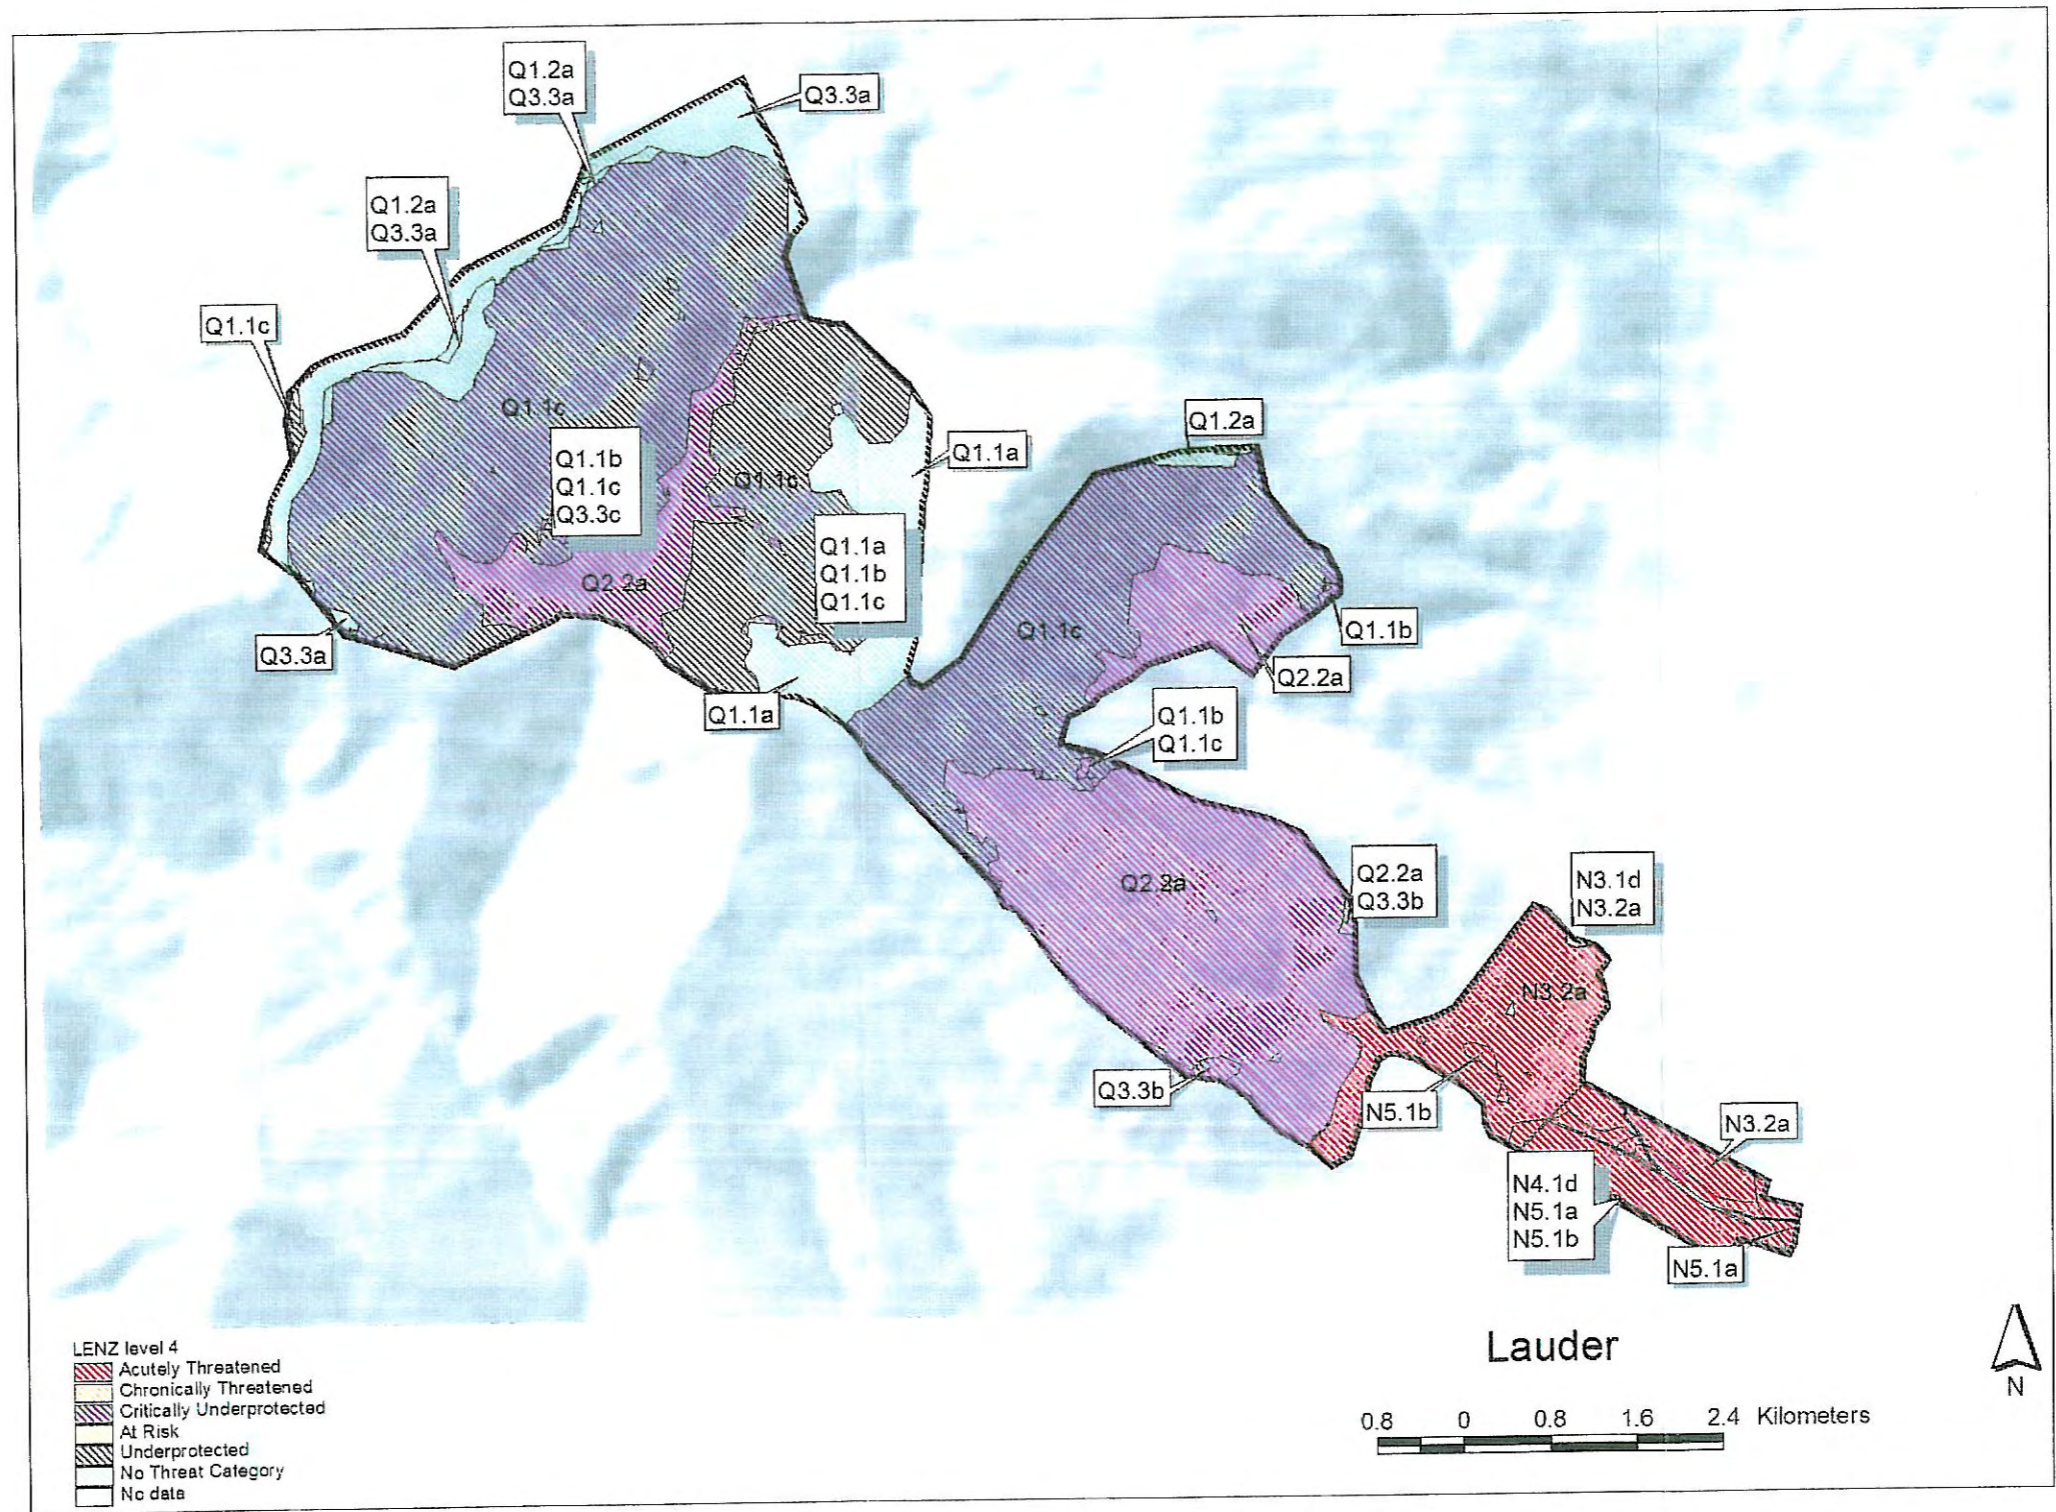

Crown Pastoral Land Tenure Review

Lease name : LAUDER

Lease number : PO 376

**Plan attaching to the Conservation
Resources Report
- LENZ Map**

The following plan forms part of the Conservation Resources Report provided by the Department of Conservation.

It is released under the Official information Act 1982.

September 06

MAP 4.2.7 Lauder Pastoral Lease Land Environments of New Zealand Profile