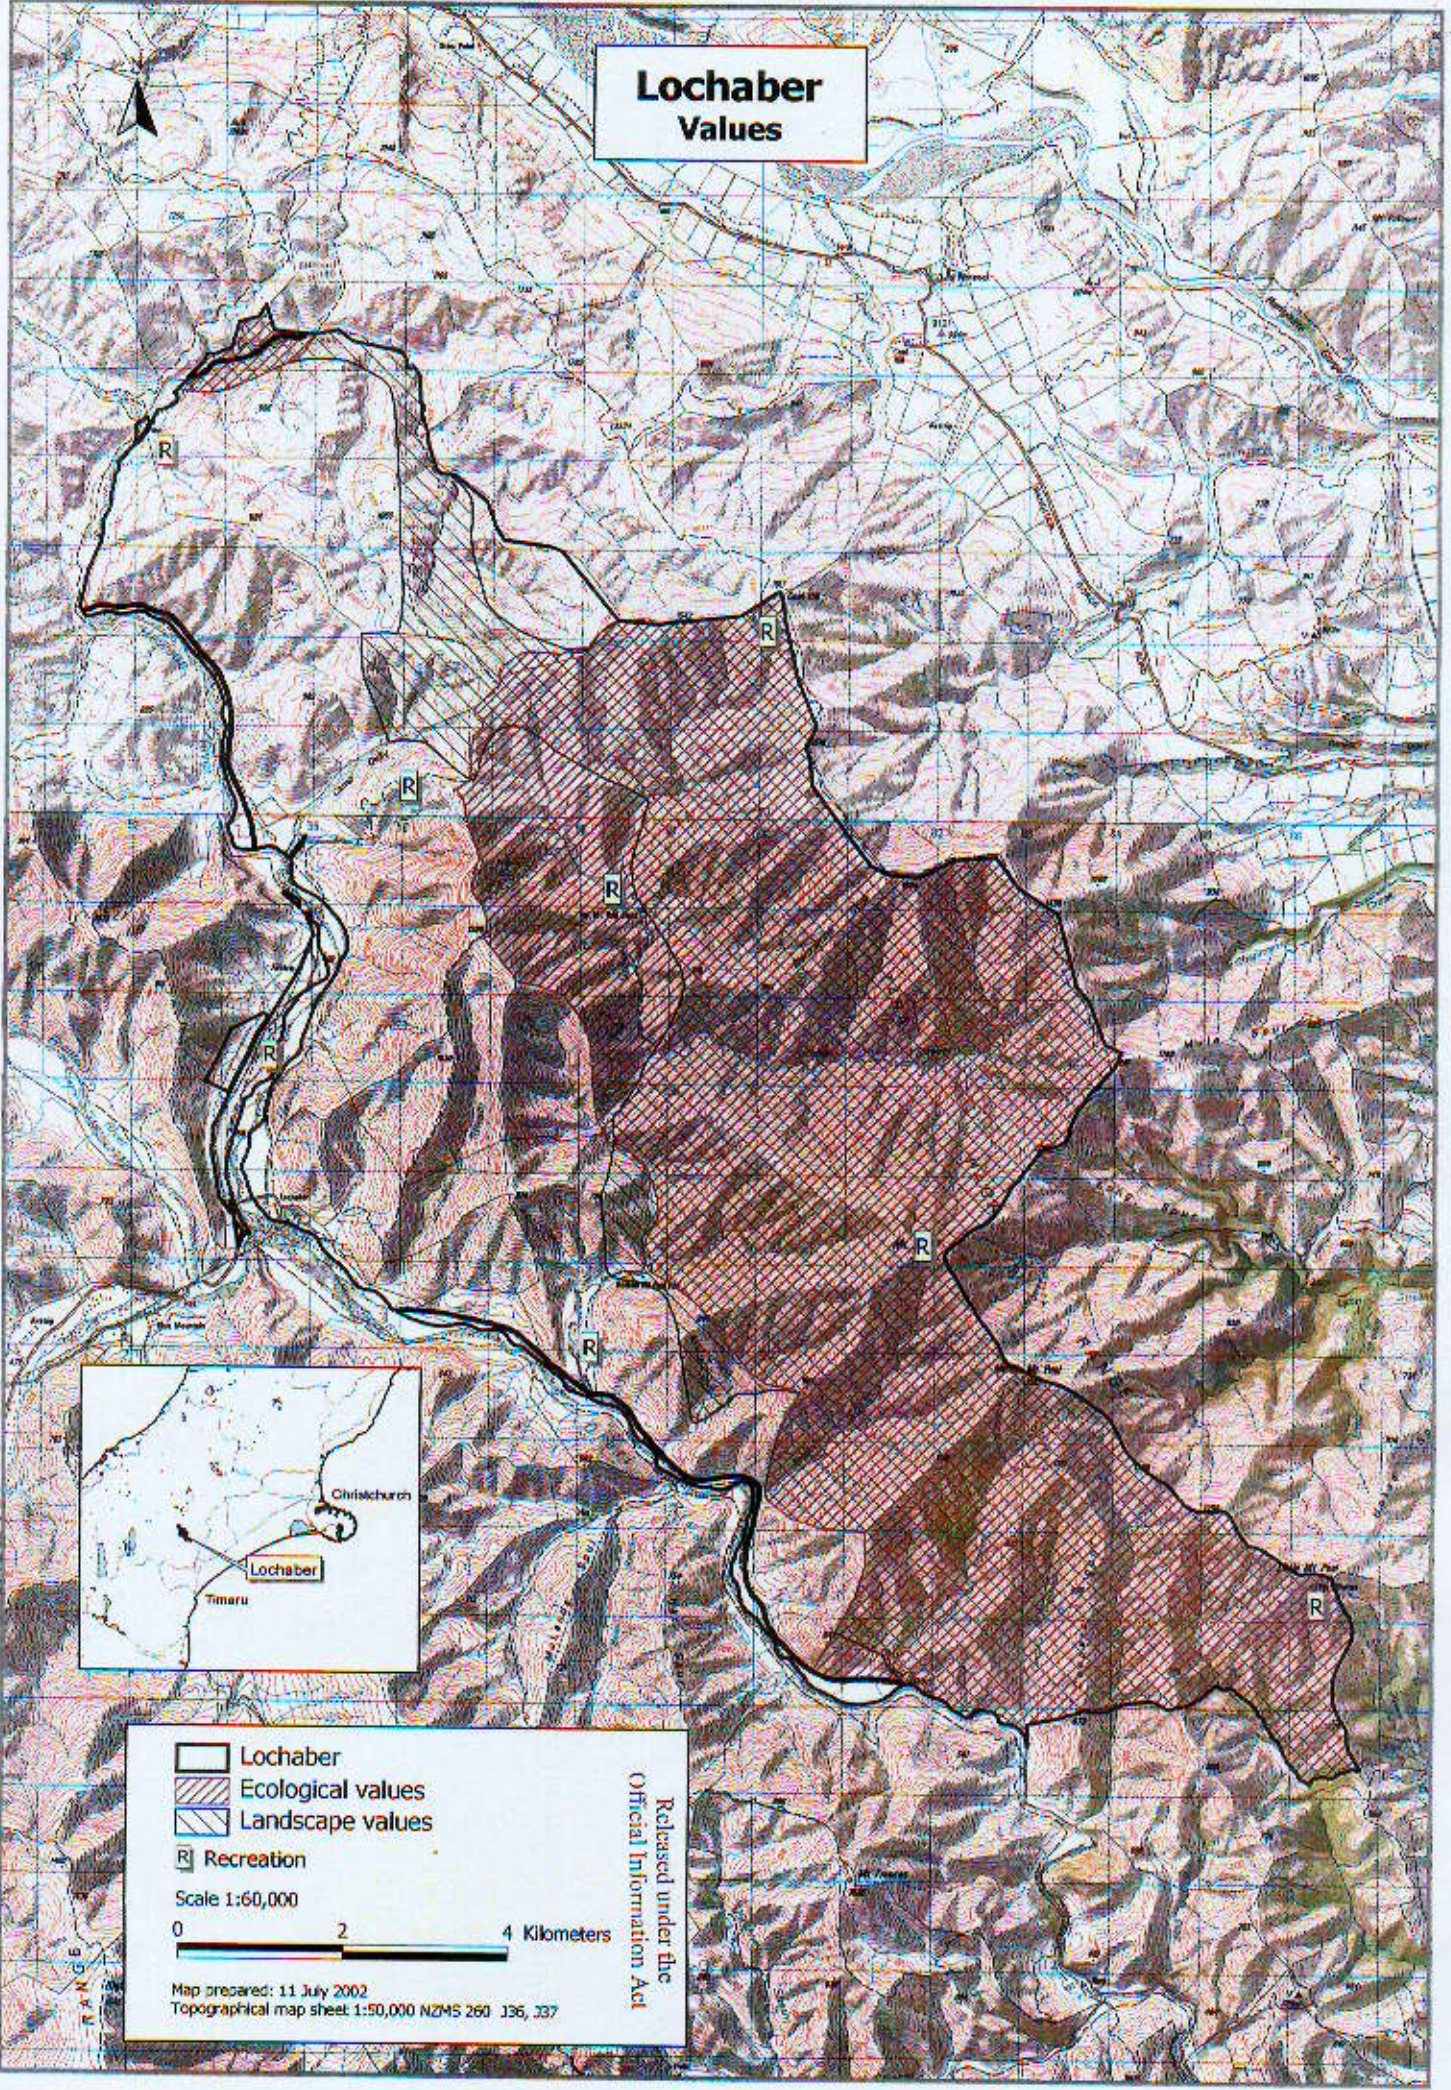

Released under the
Official Information Act

Lochaber Topo/Cadastral

Rata Peaks
Pastoral Lease

Conservation
Area

Stew Point
Pastoral Lease

Waikari Hills
Pastoral Lease

Dry Creek
Pastoral Lease

Mt Peel
Pastoral Lease

Mt Peel
Scenic Reserve

Blue Mountains
Pastoral Lease

The Gorge
Pastoral Lease

Lochaber

Scale 1:60,000

0 2 4 Kilometers

Map prepared: 1 August 2001

Released under
Official Information
Act

Lochaber Values

-  Lochaber
-  Ecological values
-  Landscape values

 Recreation

Scale 1:60,000

0 2 4 Kilometers

Map prepared: 11 July 2002
Topographical map sheet 1:50,000 NZMS 260 136, 137

Released under the
Official Information Act