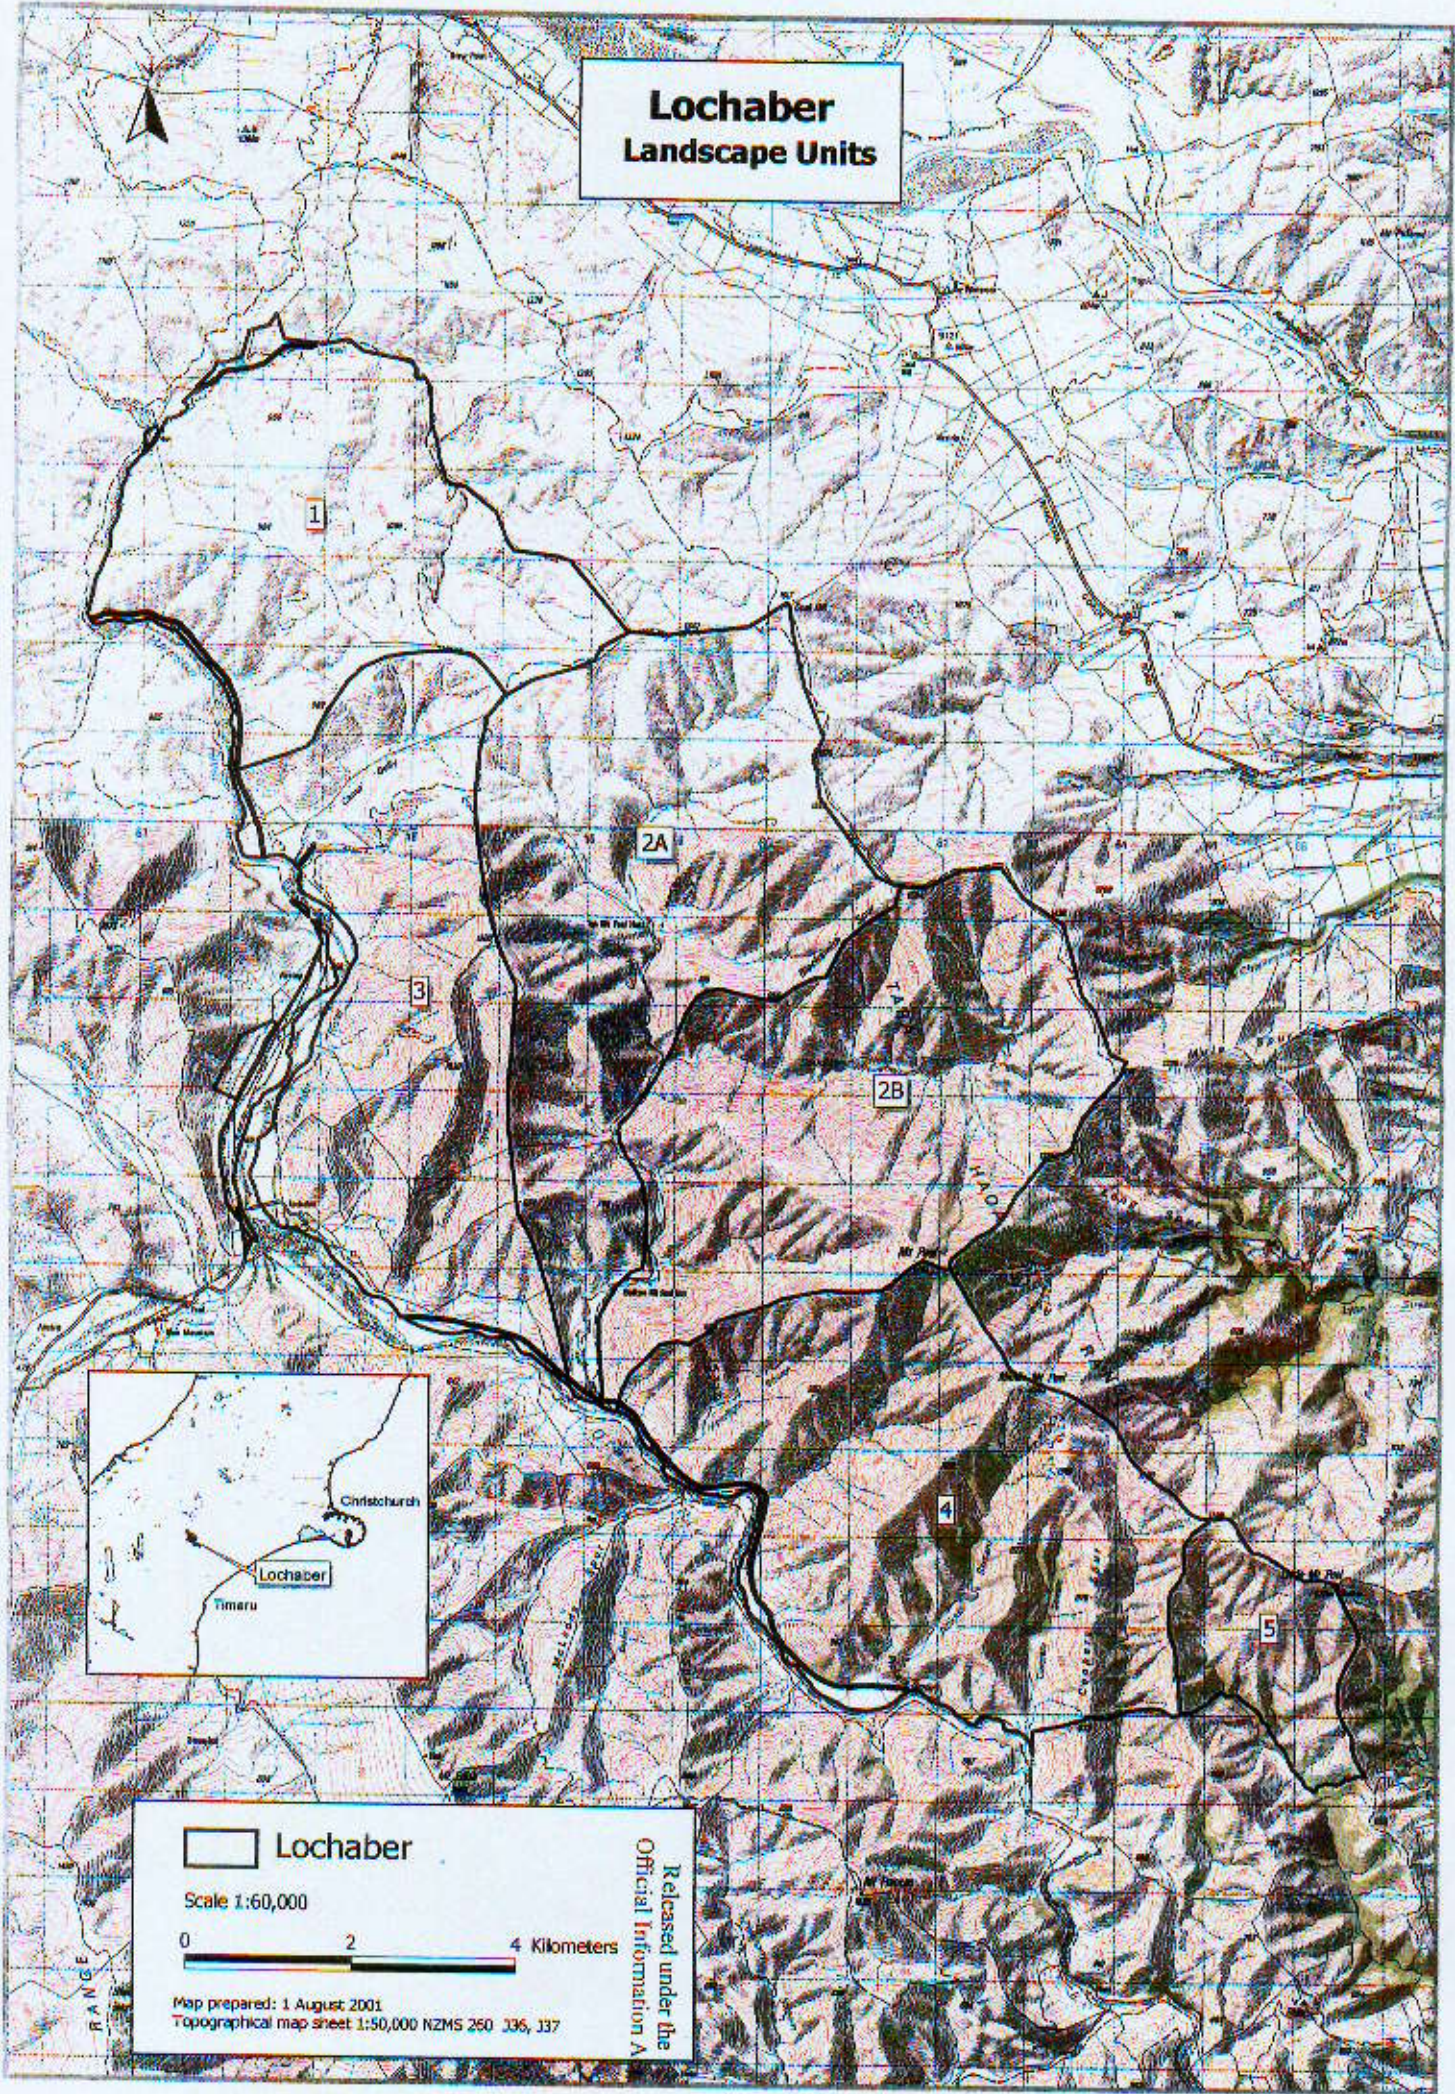

Crown Pastoral Land Tenure Review

Lease name : Lochaber

Lease number : PT 061

Plans attaching to the conservation resources report

These plans attach to and support the conservation resources report provided by the Department of Conservation.

They are released under the Official information Act 1982.

Copied October 2002

Lochaber Landscape Units

Lochaber

Scale 1:60,000

Map prepared: 1 August 2001
Topographical map sheet 1:50,000 NZMS 260 136, 137

Mt Peel
Scenic Reserve

Blue Mountains
Pastoral Lease

The Gorge
Pastoral Lease

Lochaber

Scale 1:60,000

0 2 4 Kilometers

Map prepared: 1 August 2001

Released under
Official Information
Act

Lochaber Values

-  Lochaber
-  Ecological values
-  Landscape values

 Recreation

Scale 1:60,000

0 2 4 Kilometers

Map prepared: 11 July 2002
Topographical map sheet 1:50,000 NZMS 260 136, 137

Released under the
Official Information Act