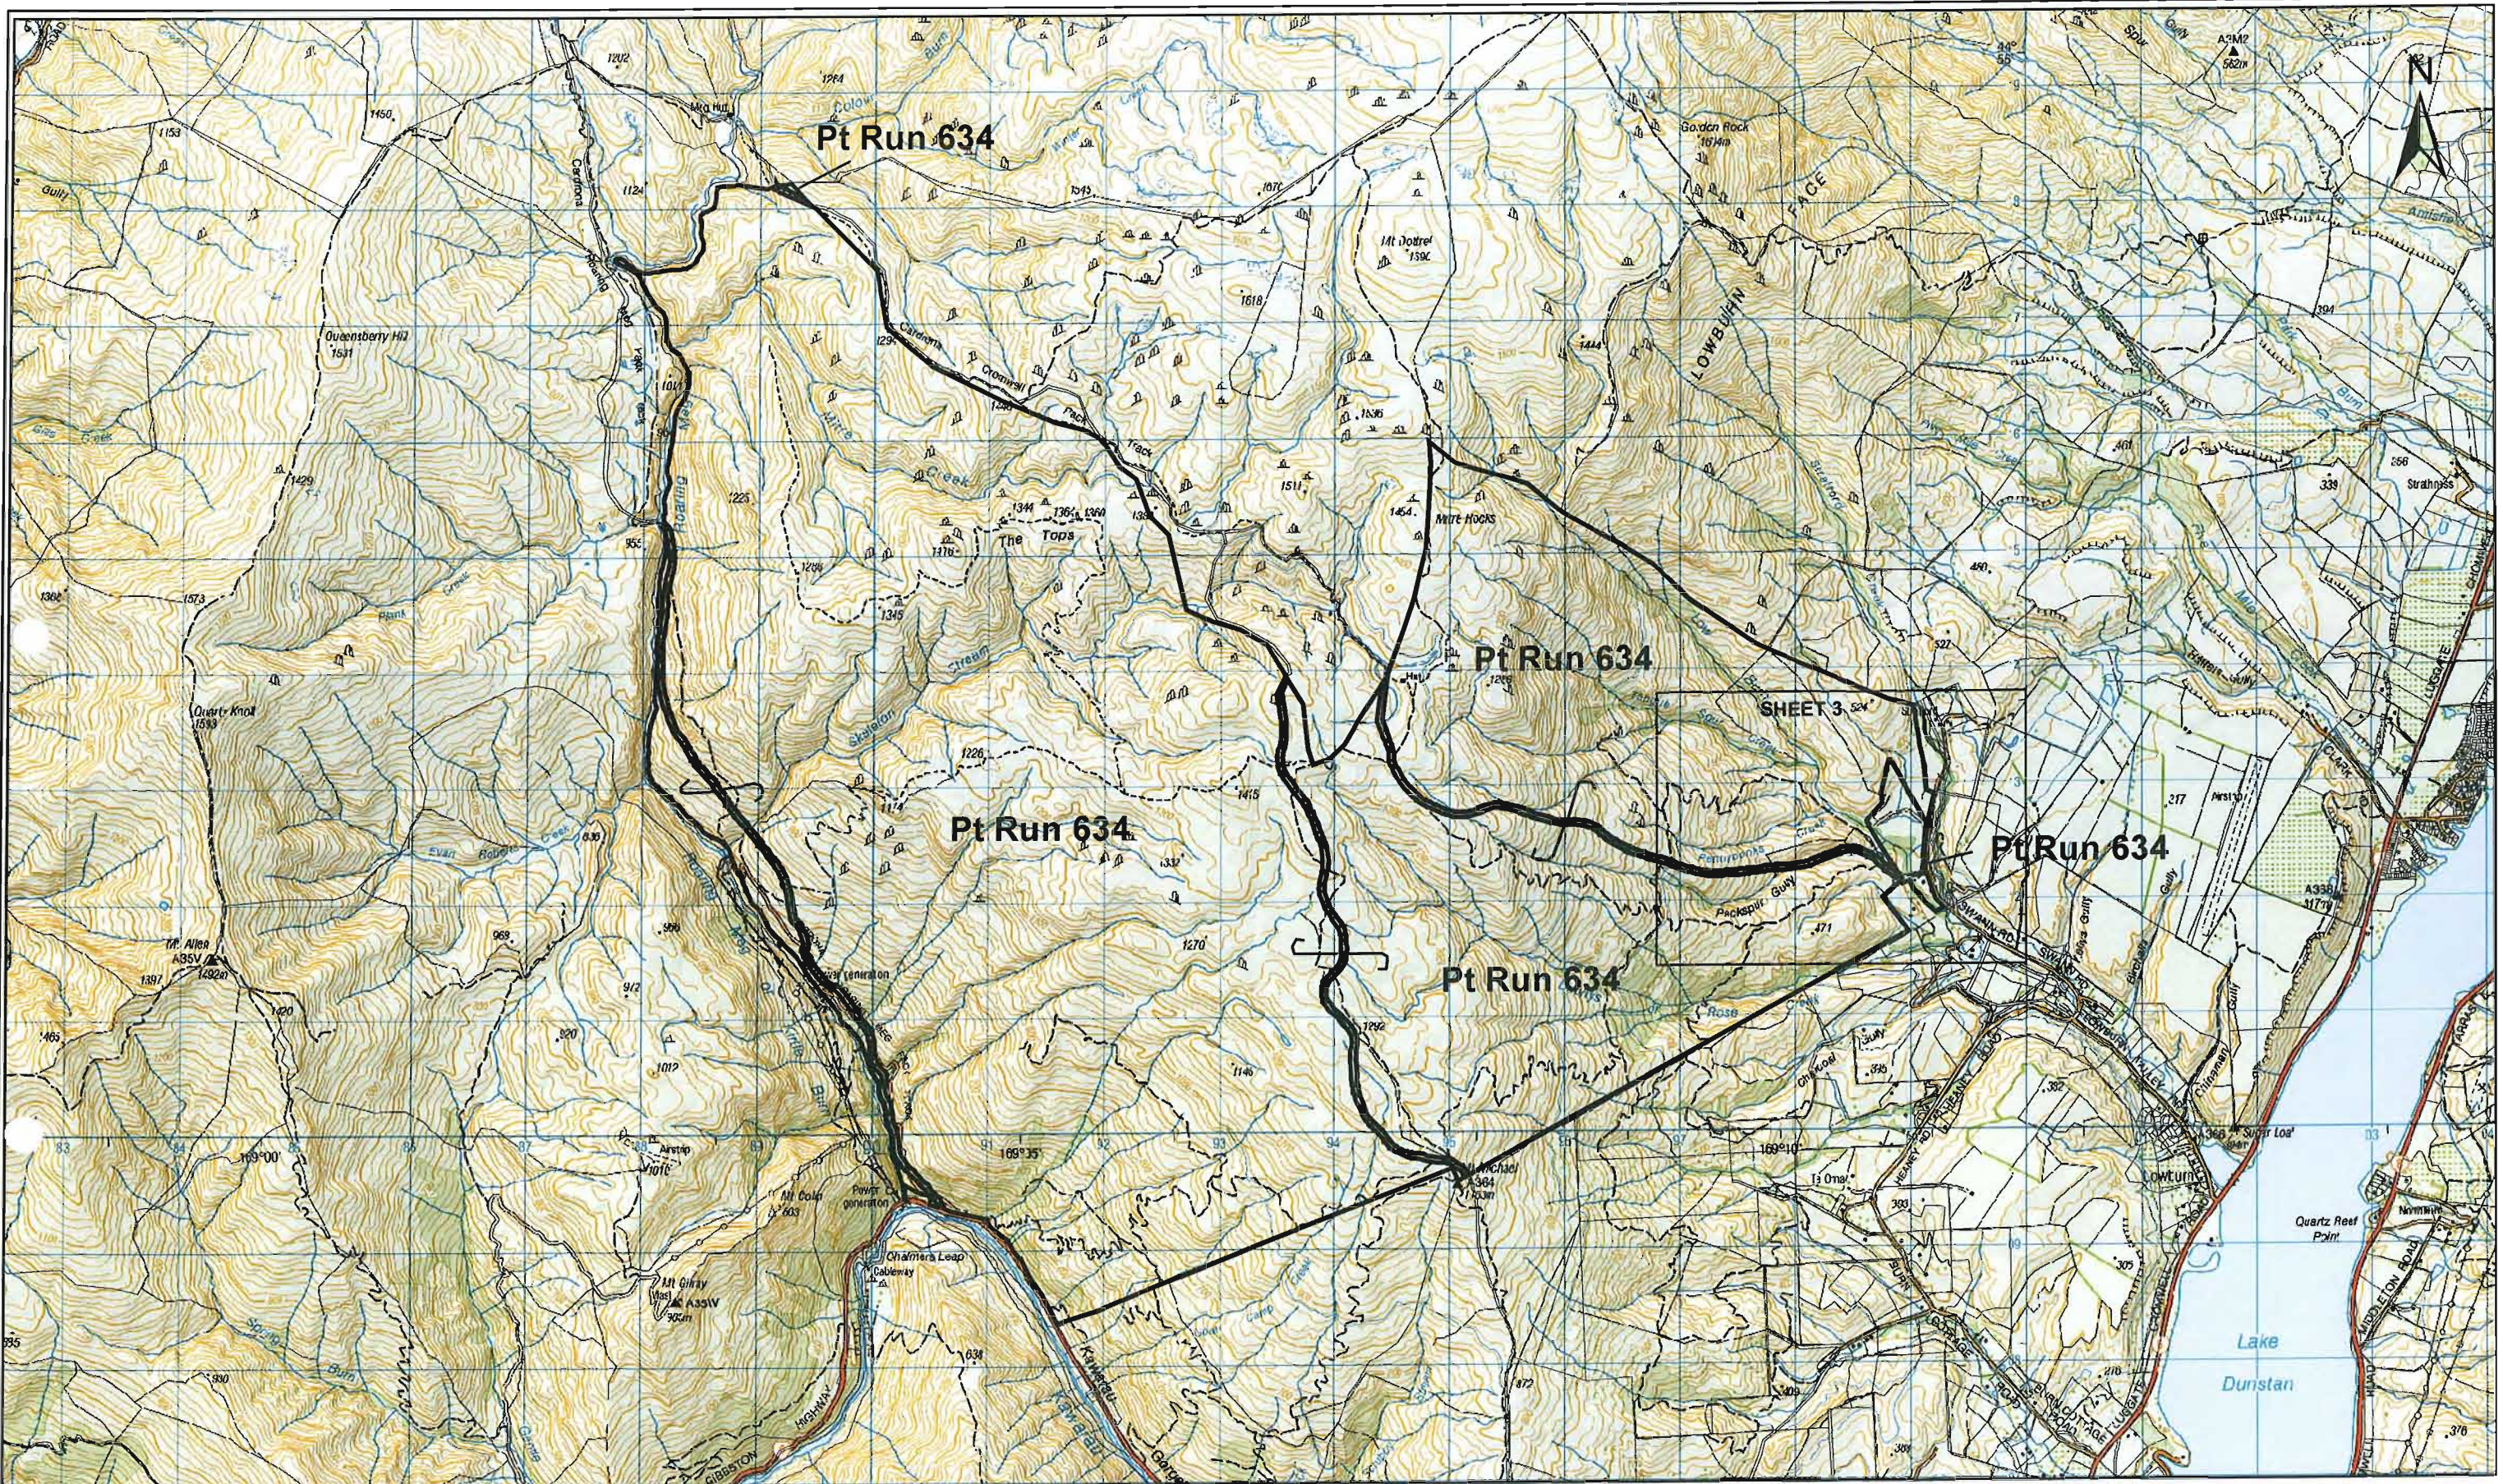

VERSION CONTROL	1	2	3	4	5	6	7	8	9	10

Sourced from Topographical maps Topo50 CB13 and CC12 CA12 and CA13 - Crown Copyright Reserved

PREPARED BY **SM O'Brien**
DATE **1/09/2010**

The boundaries on this plan are for illustrative purposes only

TITLE **LAND STATUS PLAN**
OTAGO LAND DISTRICT

LOWBURN VALLEY - PASTORAL LEASE
Lease Registration Reference: CIR OTA2/1222

STATUS	FILE	Po 213	
A3 SCALE	PLOT DATE	Sheet No	of No
1:53,490		1	3