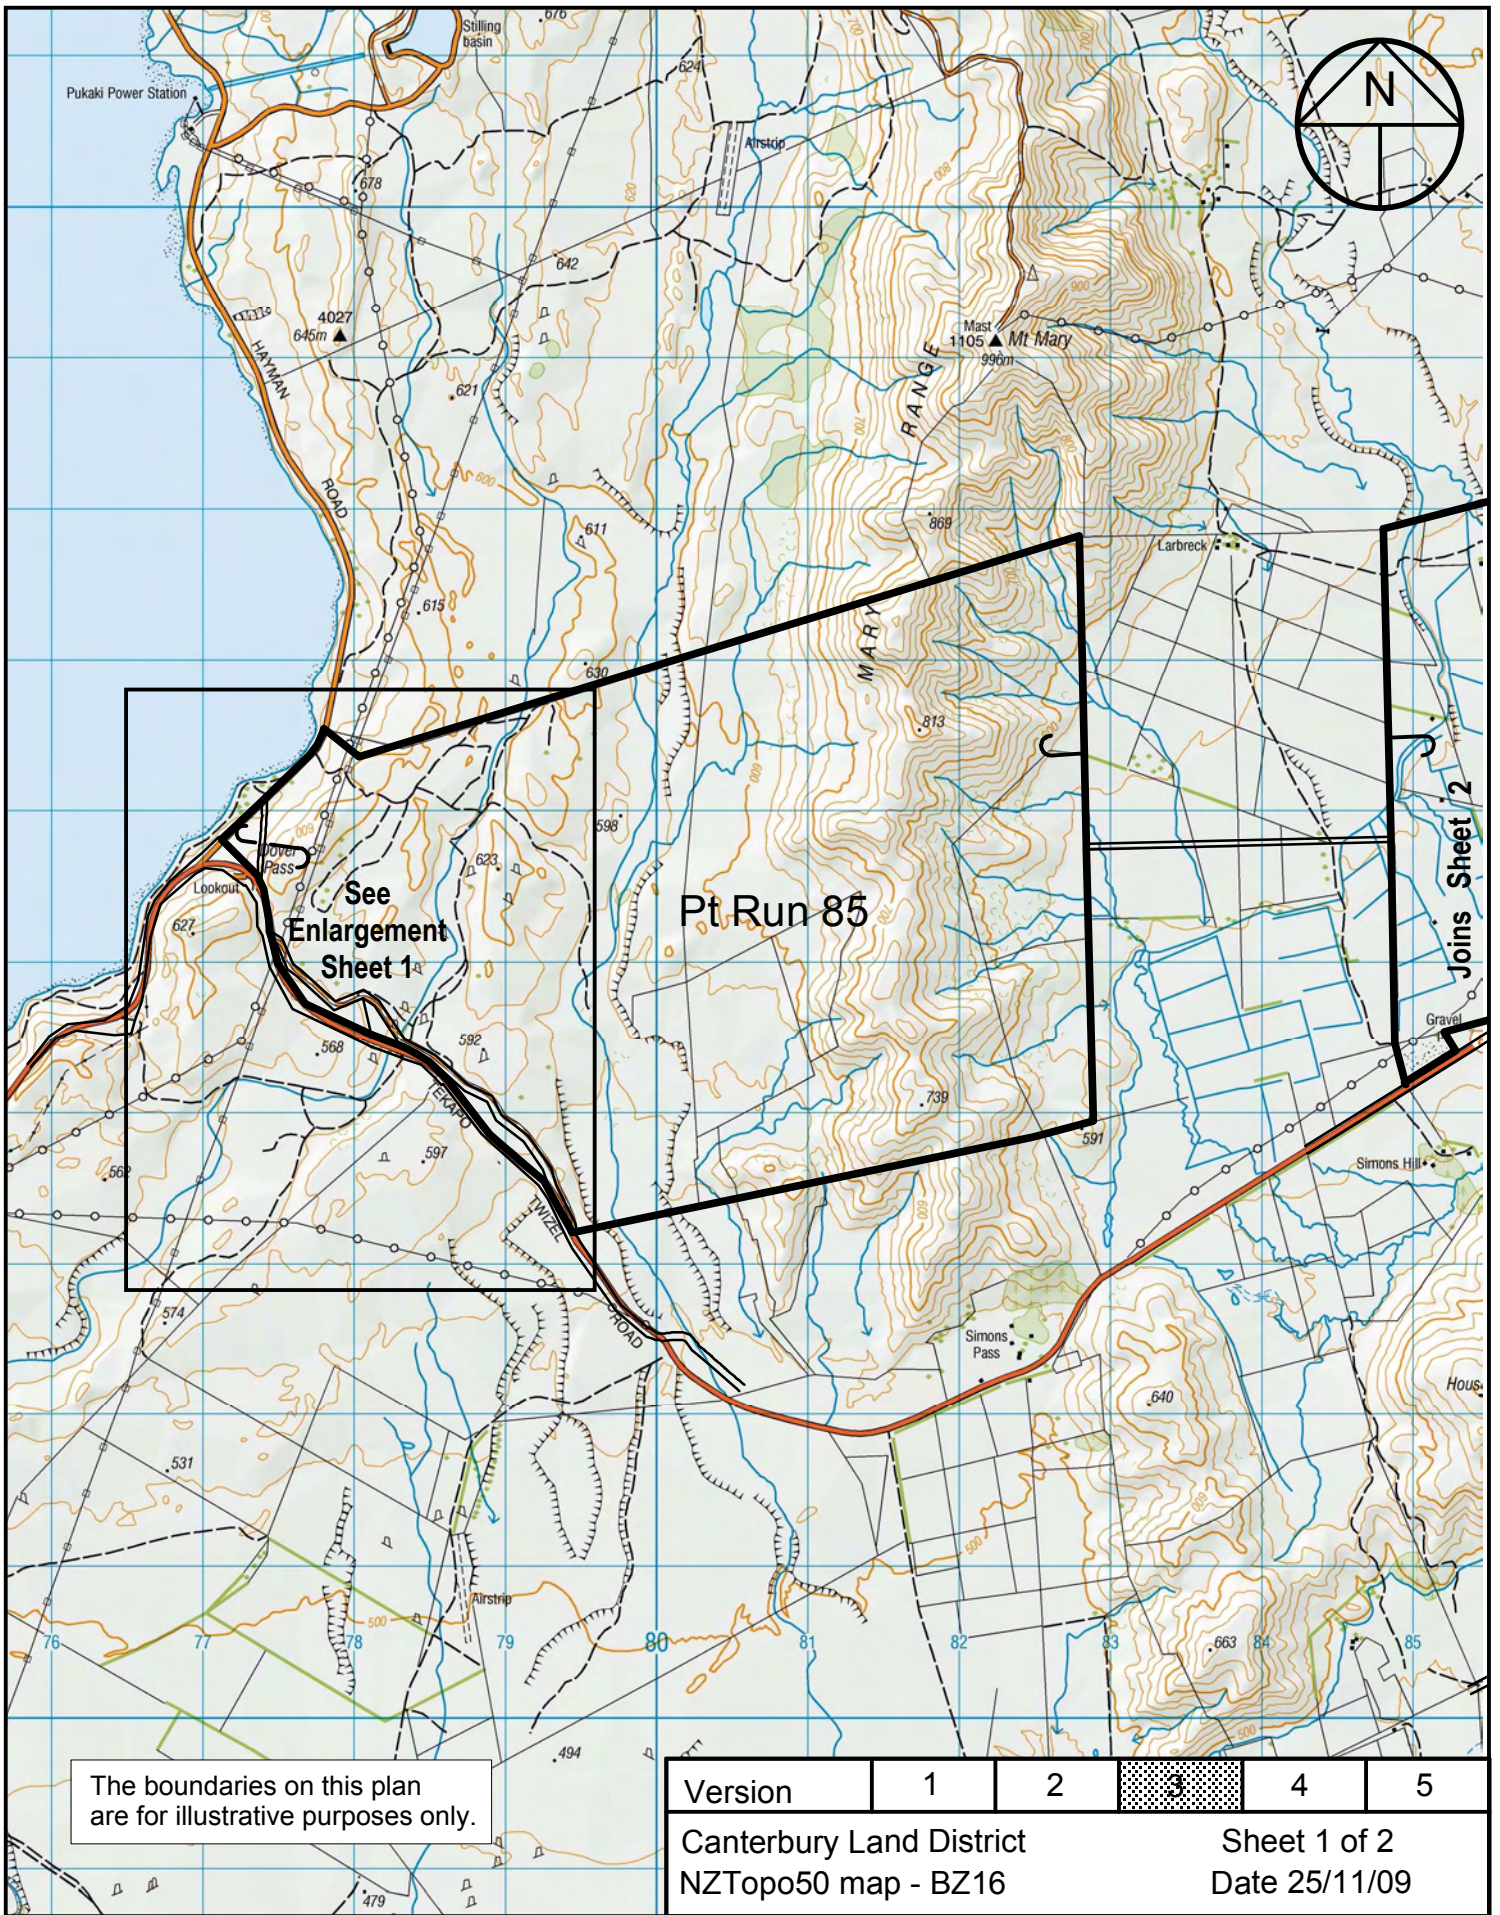

Crown Pastoral Land Tenure Review

Lease name : MARYBURN

Lease number : PT 041

Land Status Report - Plans

These plans attach to and support the Due Diligence Report.

They are released under the Official Information Act 1982.

April

10

The boundaries on this plan are for illustrative purposes only.

Land Status Plan for Maryburn

Scale 1:50000 (@ A4)

The boundaries on this plan are for illustrative purposes only.

Land Status Plan for Maryburn

Scale 1:50000 (@ A3)

Version	1	2	3	4	5
Canterbury Land District	Sheet 2 of 2				
NZTopo50 map - BZ16	Date 25/11/09				