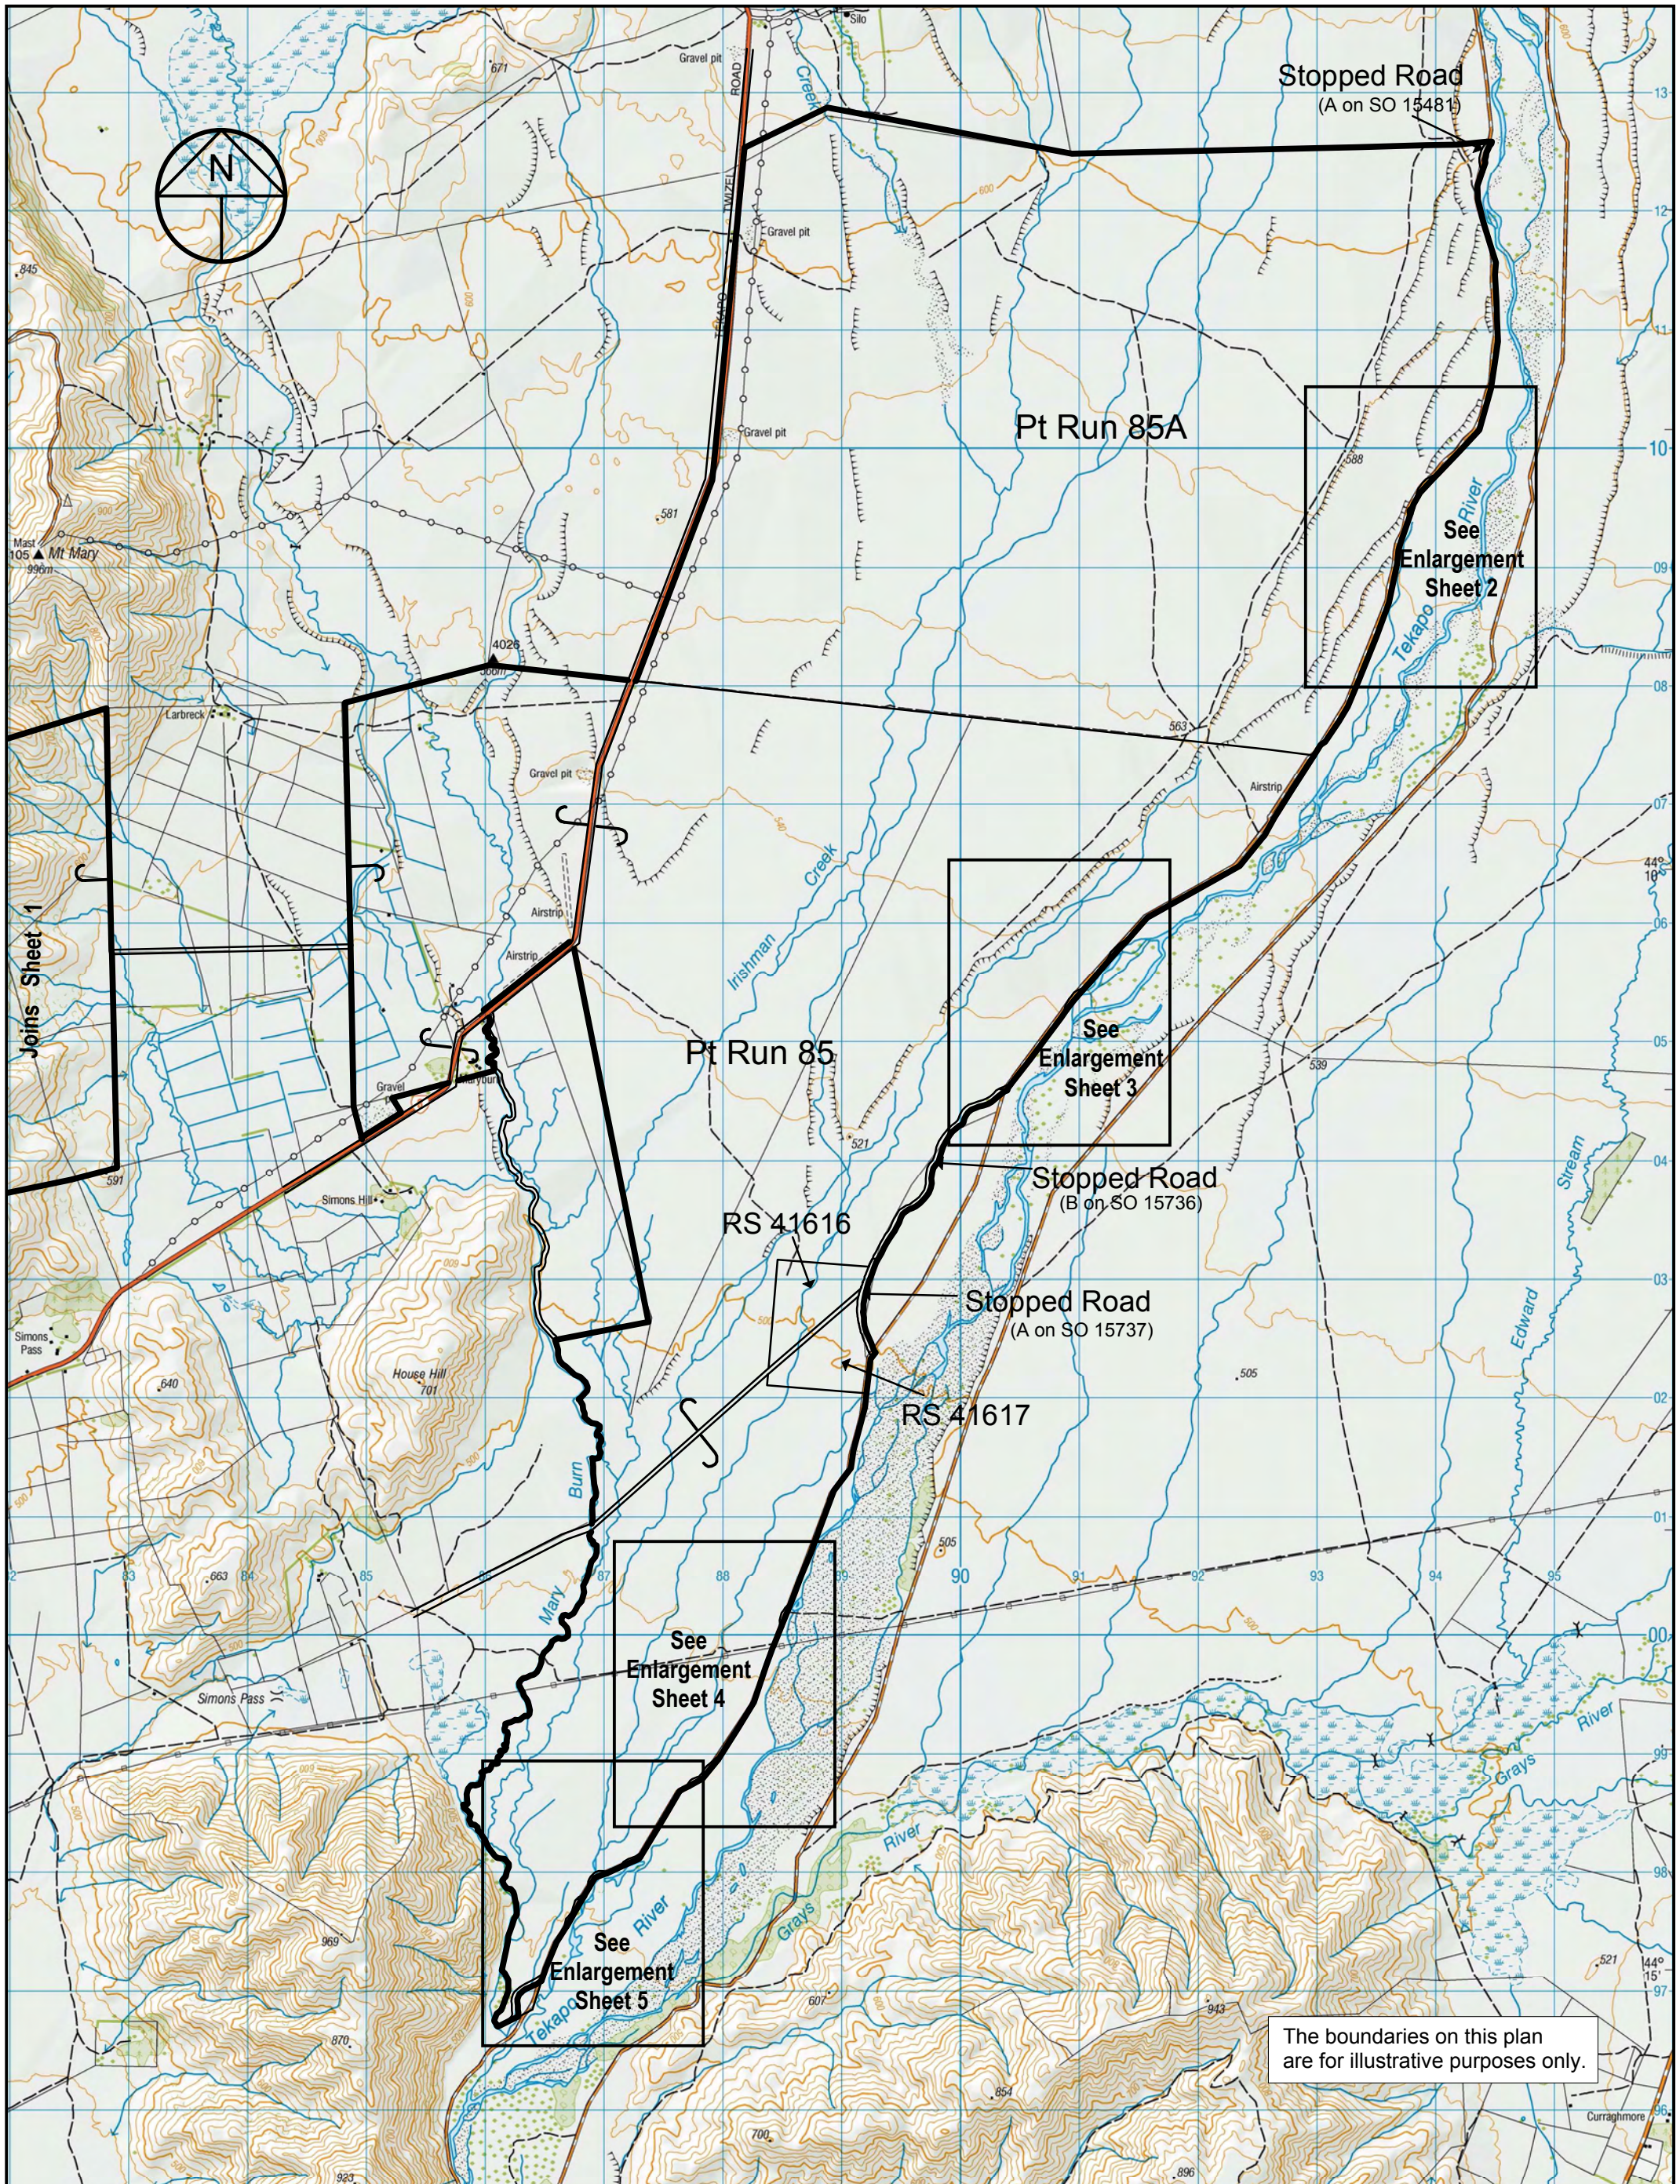

Crown Pastoral Land Tenure Review

Lease name : MARYBURN

Lease number : PT 041

Land Status Report - Plans

These plans attach to and support the Due Diligence Report.

They are released under the Official Information Act 1982.

April

10

The boundaries on this plan are for illustrative purposes only.

Land Status Plan for Maryburn

Scale 1:50000 (@ A4)

The boundaries on this plan are for illustrative purposes only.

Land Status Plan for Maryburn

Scale 1:50000 (@ A3)

Version	1	2	3	4	5
Canterbury Land District	Sheet 2 of 2				
NZTopo50 map - BZ16	Date 25/11/09				