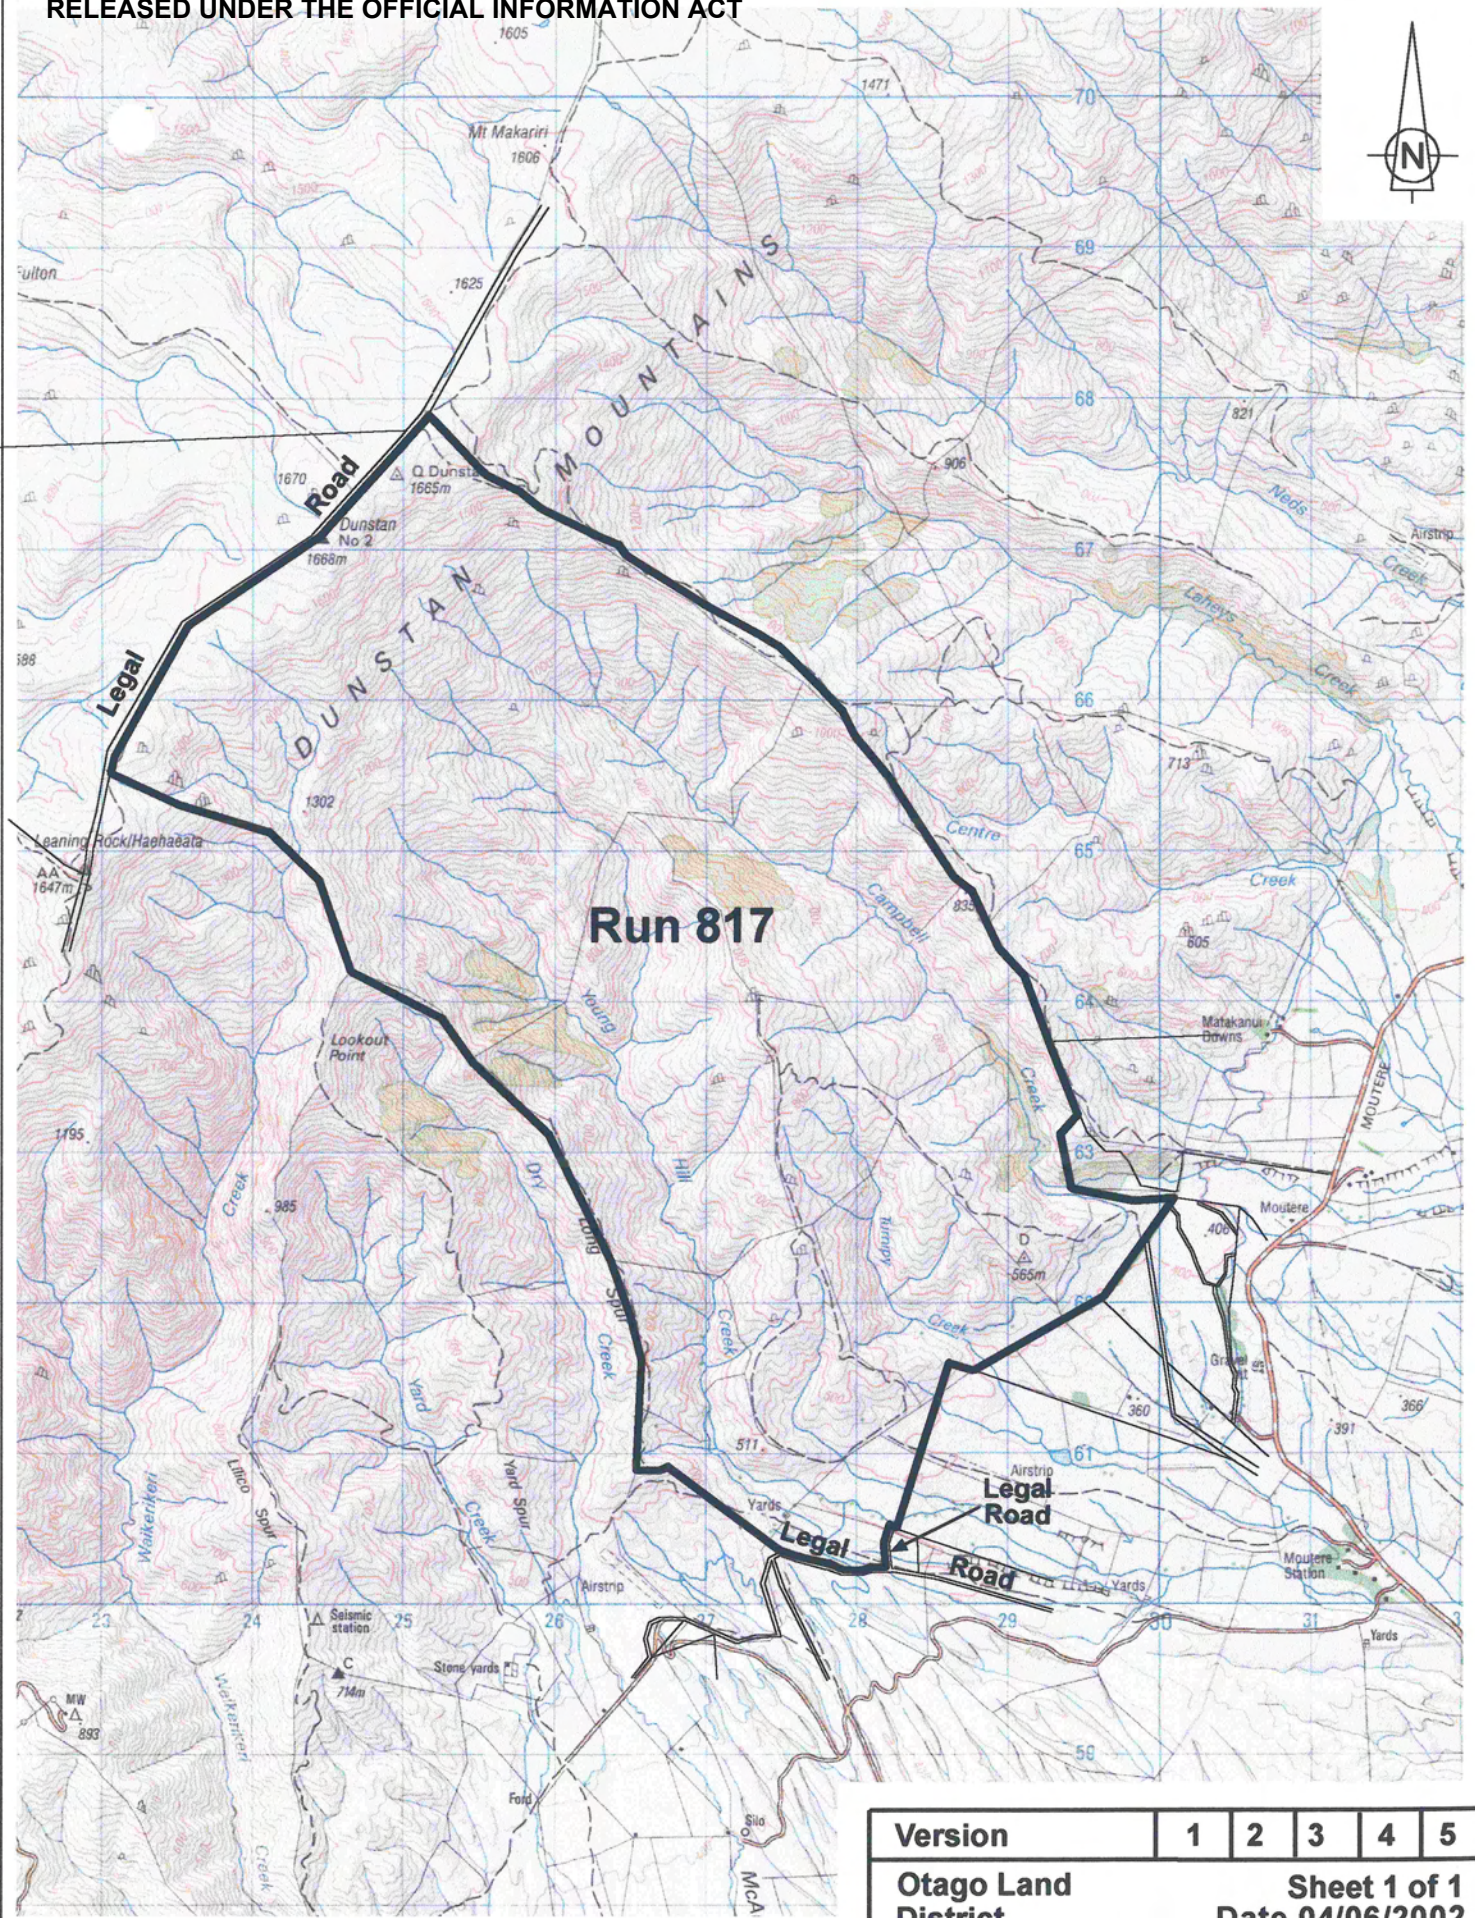

Crown Pastoral Land Tenure Review

Lease name : MOUTERE

Lease number : PO 360

Due Diligence Report - Plans

These plans attach to and support the Due Diligence Report.

They are released under the Official Information Act 1982.

August

07

Version	1	2	3	4	5
Otago Land District	Sheet 1 of 1				
NZMS 260 G.41	Date 04/06/2002				

Mouitere Station

Scale 1 : 50000

Graphics by :
TL Survey Services Ltd DUNEDIN