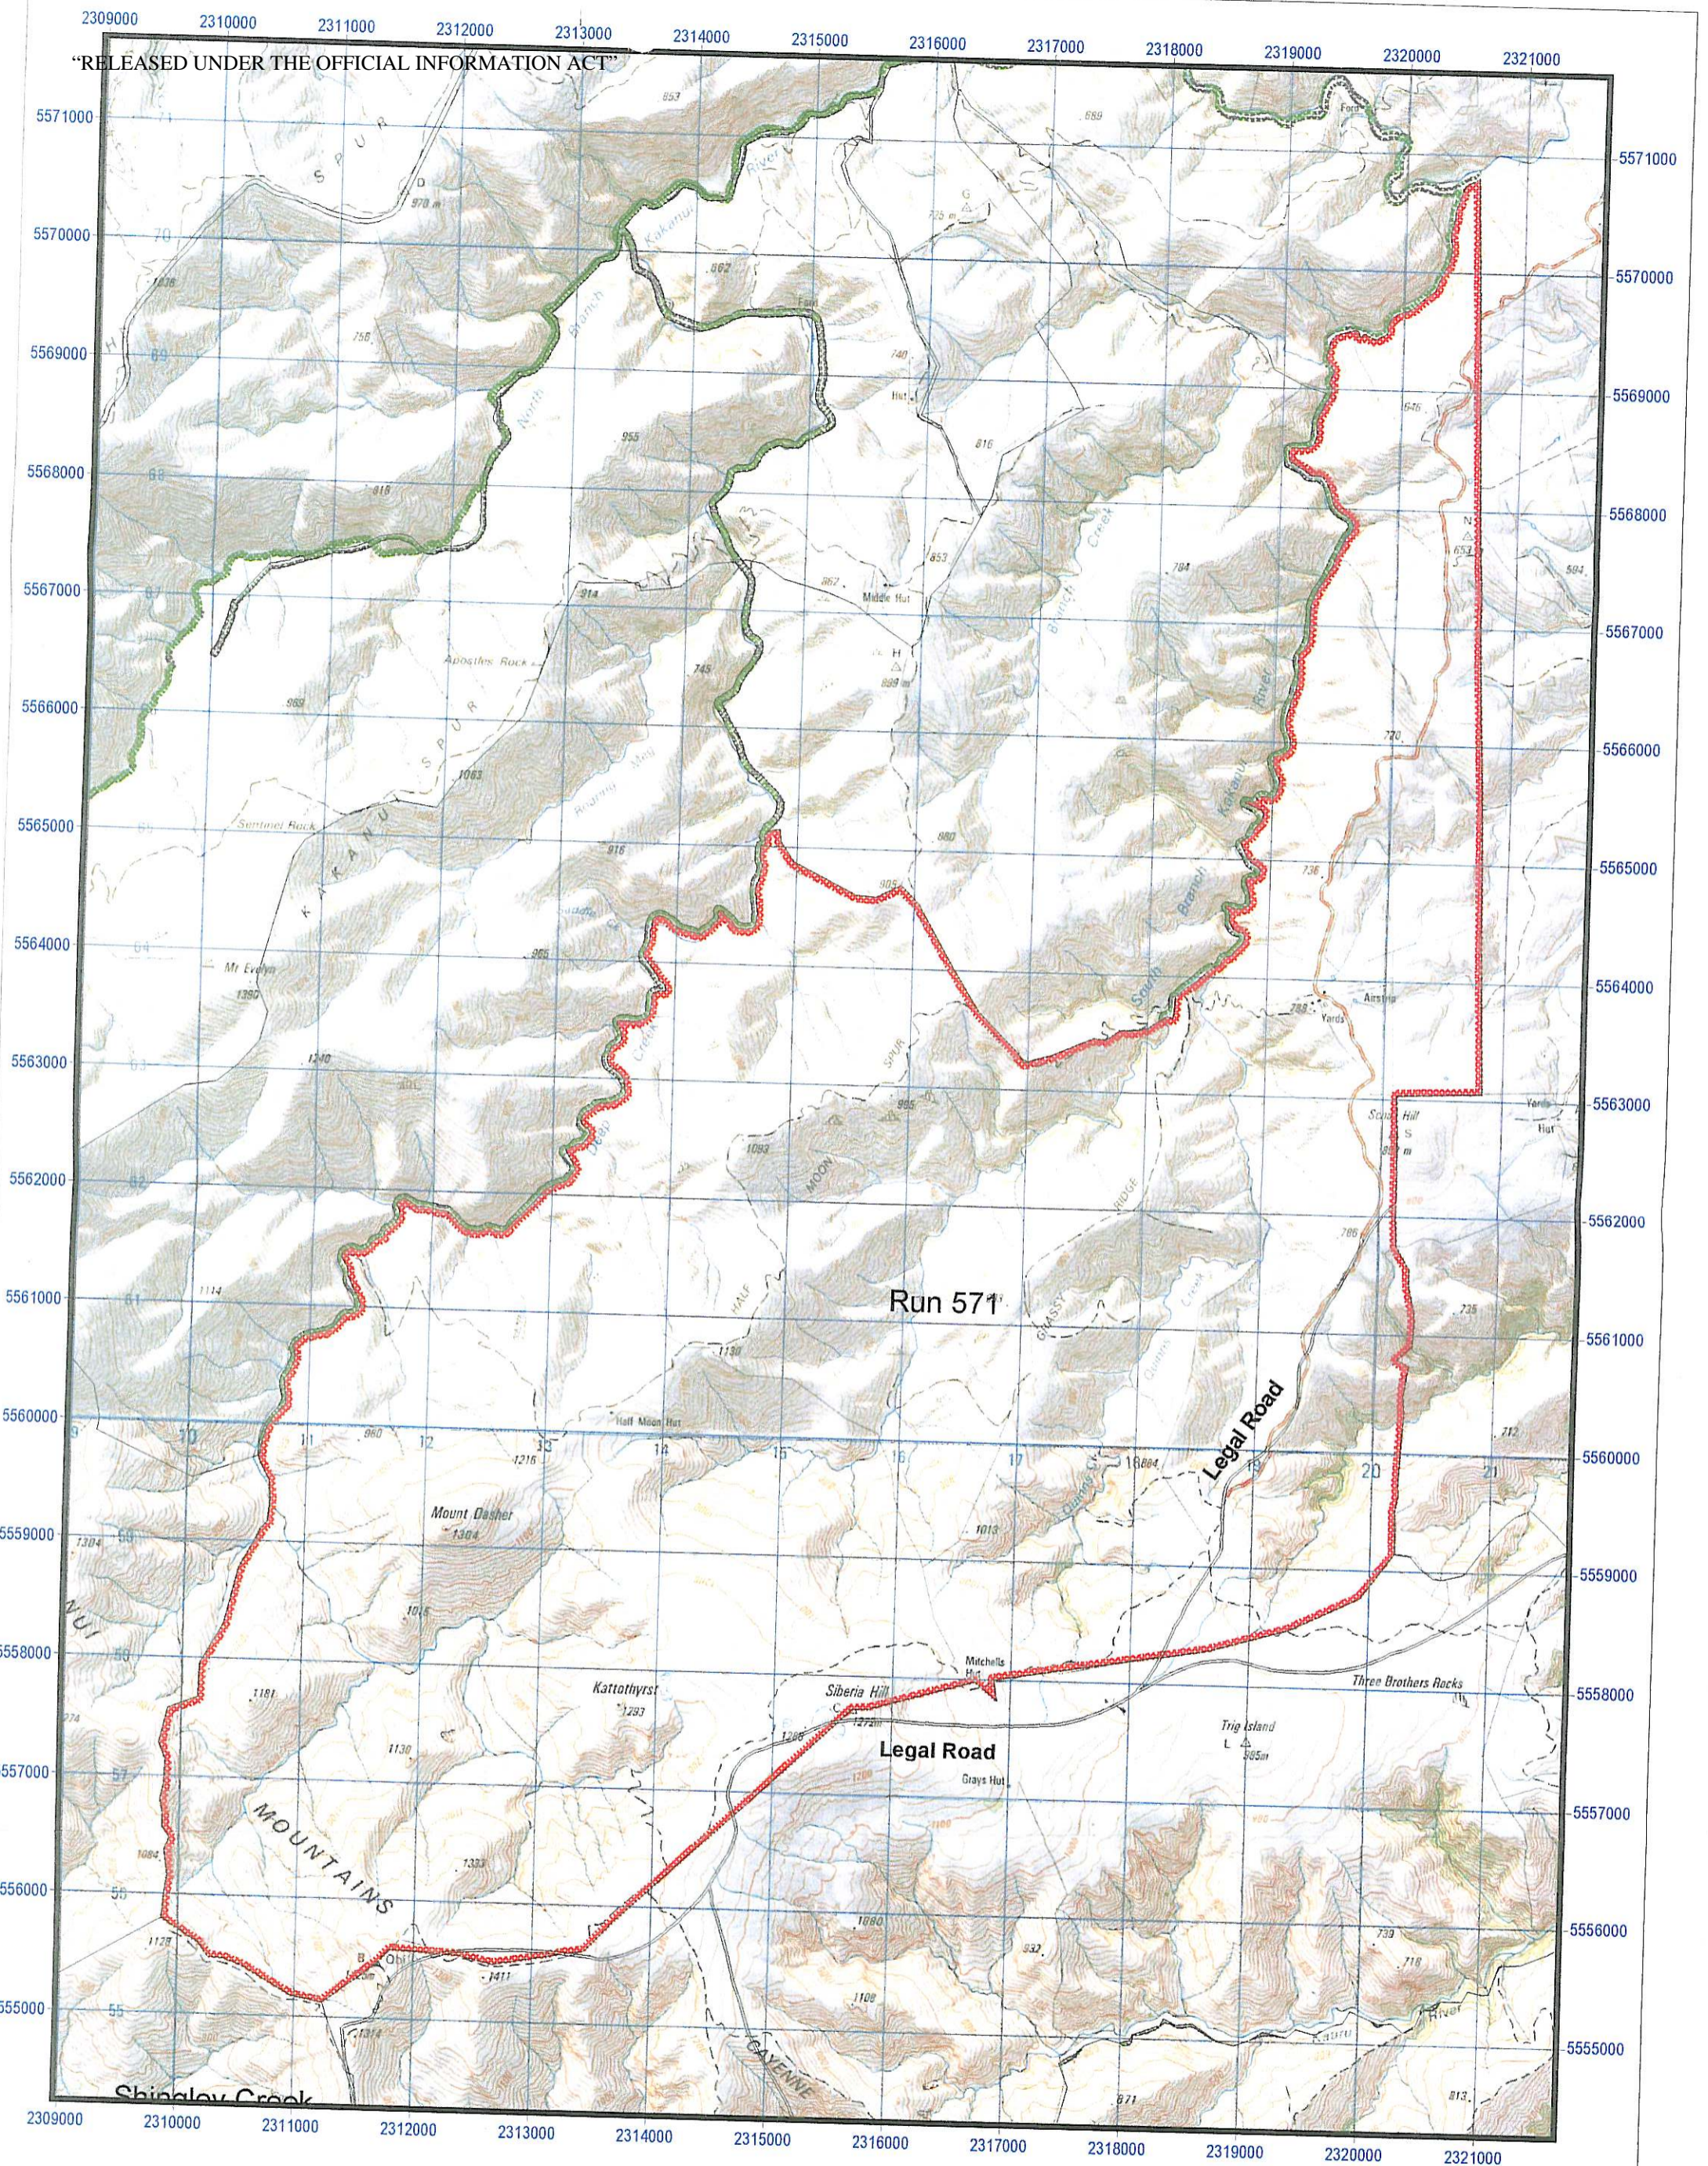

Crown Pastoral Land Tenure Review

Lease name : MT DASHER

Lease number : PO 030

**Plans attaching to the
Conservation Resources Report
- Topo Map**

These plans attach to and support the Conservation Resources Report provided by the Department of Conservation.

They are released under the Official information Act 1982.

March

05

NZMS 260 141 & 142

4.2.1 Topographic and cadastral boundaries
Mt Dasher Pastoral Lease

 Public lands
 Marginal strips