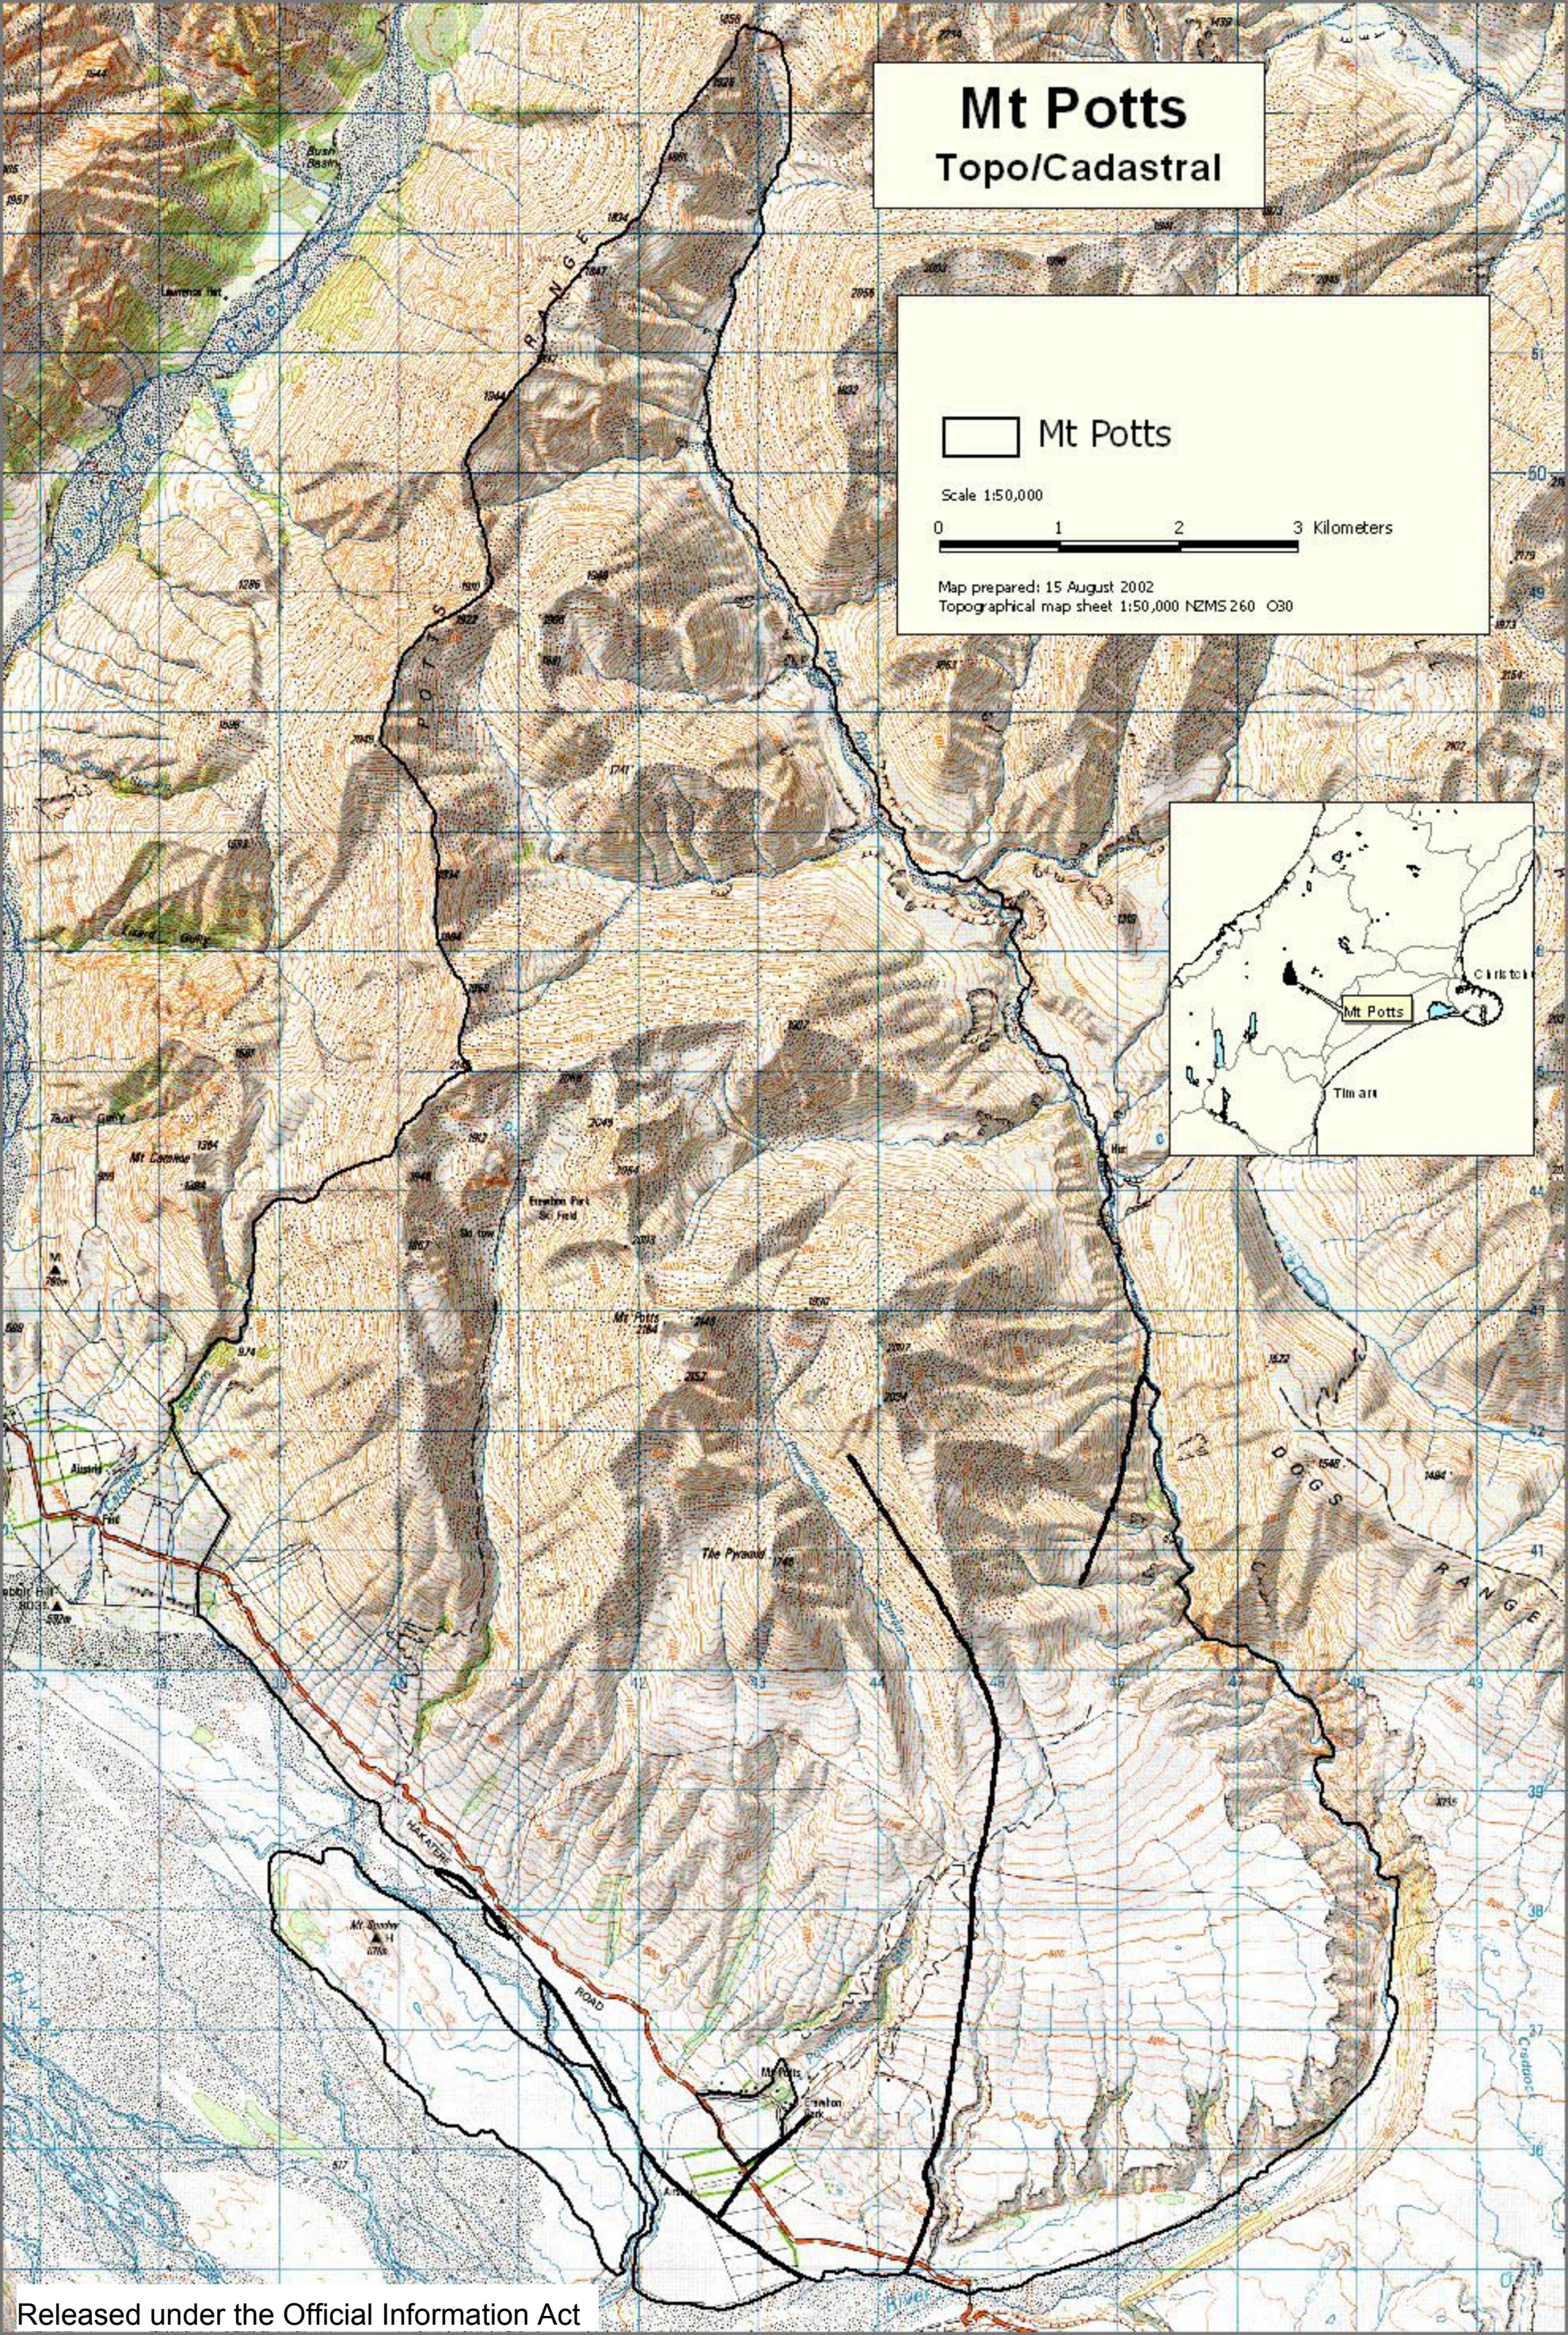

Mt Potts Topo/Cadastral

 Mt Potts

Scale 1:50,000

0 1 2 3 Kilometers

Map prepared: 15 August 2002
Topographical map sheet 1:50,000 NZMS 260 030

Mt Potts Values

-  Mt Potts
-  Ecological values
-  Landscape values
-  Recreation values

Scale 1:50,000

0 1 2 3 Kilometers

Map prepared: 26 March 2003
Topographical map sheet 1:50,000 NZMS 260 O30