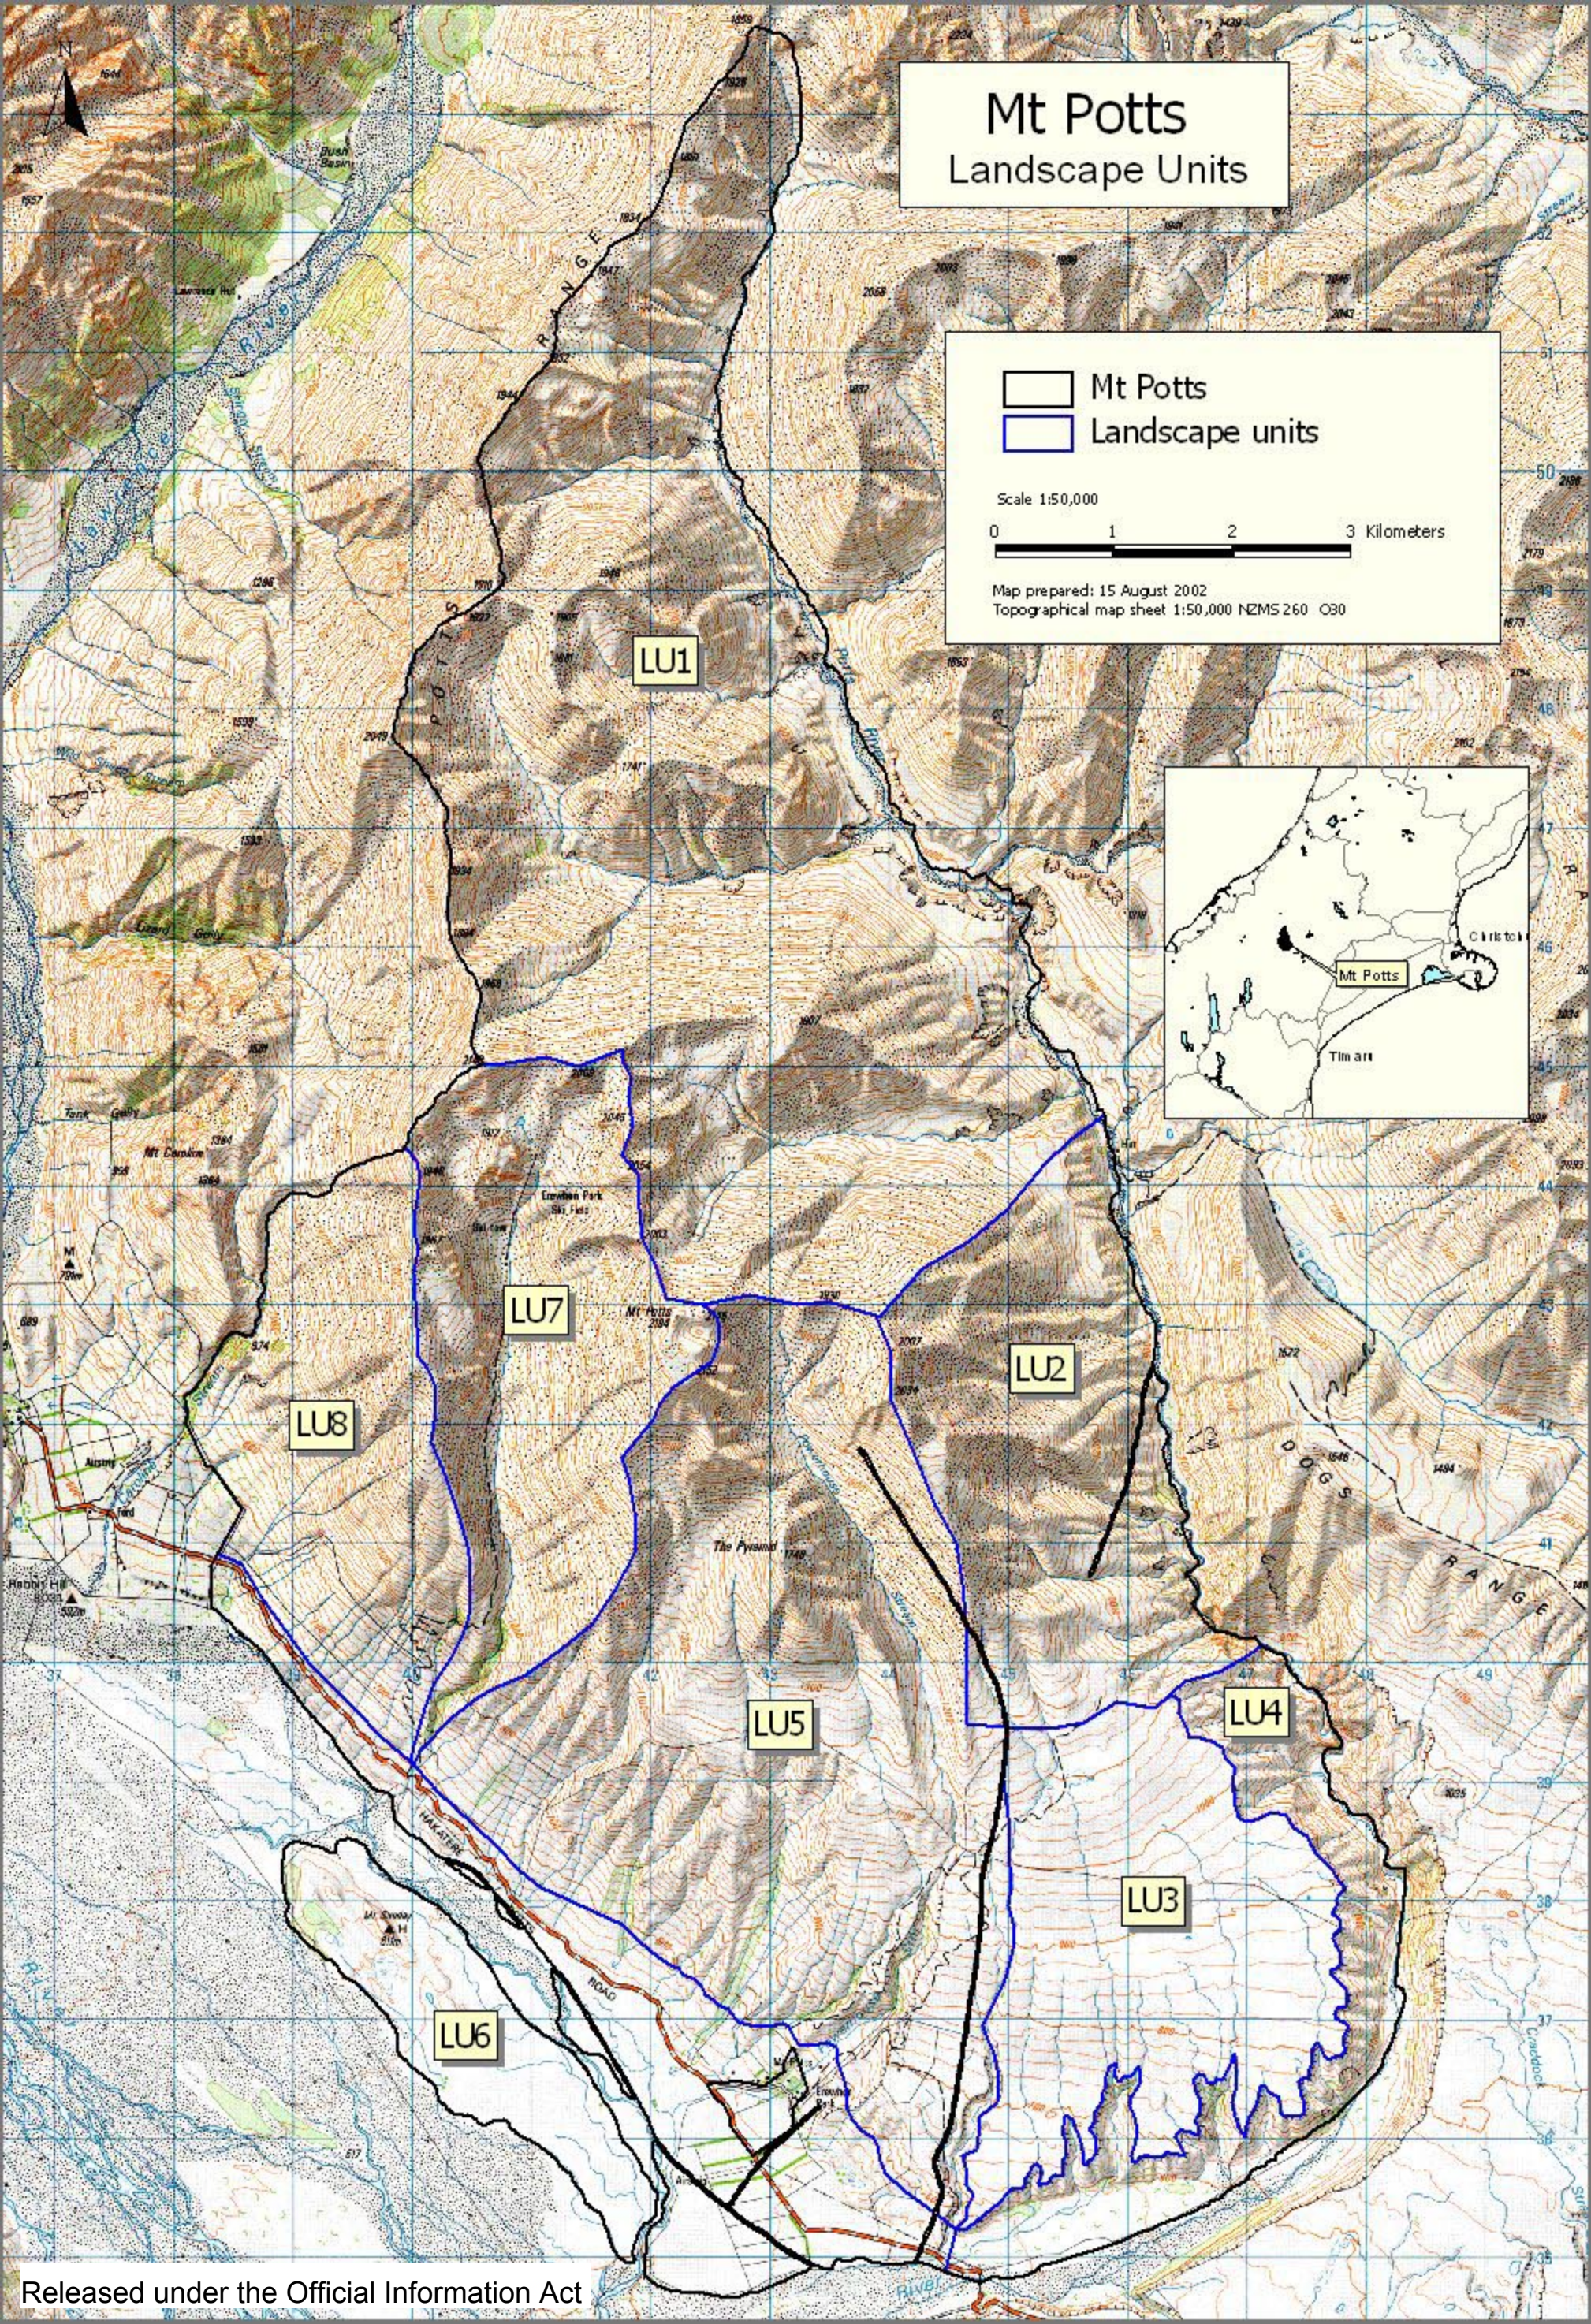

Crown Pastoral Land Tenure Review

Lease name : Mt Potts

Lease number : Pc 143

Plans attaching to the conservation resources report

These plans attach to and support the conservation resources report provided by the Department of Conservation.

They are released under the Official information Act 1982.

Copied June 2003

Mt Potts Landscape Units

-  Mt Potts
-  Landscape units

Scale 1:50,000
0 1 2 3 Kilometers

Map prepared: 15 August 2002
Topographical map sheet 1:50,000 NZMS 260 030

Mt Potts Topo/Cadastral

 Mt Potts

Scale 1:50,000

0 1 2 3 Kilometers

Map prepared: 15 August 2002
Topographical map sheet 1:50,000 NZMS 260 030

Mt Potts Values

-  Mt Potts
-  Ecological values
-  Landscape values
-  Recreation values

Scale 1:50,000

0 1 2 3 Kilometers

Map prepared: 26 March 2003
Topographical map sheet 1:50,000 NZMS 260 O30