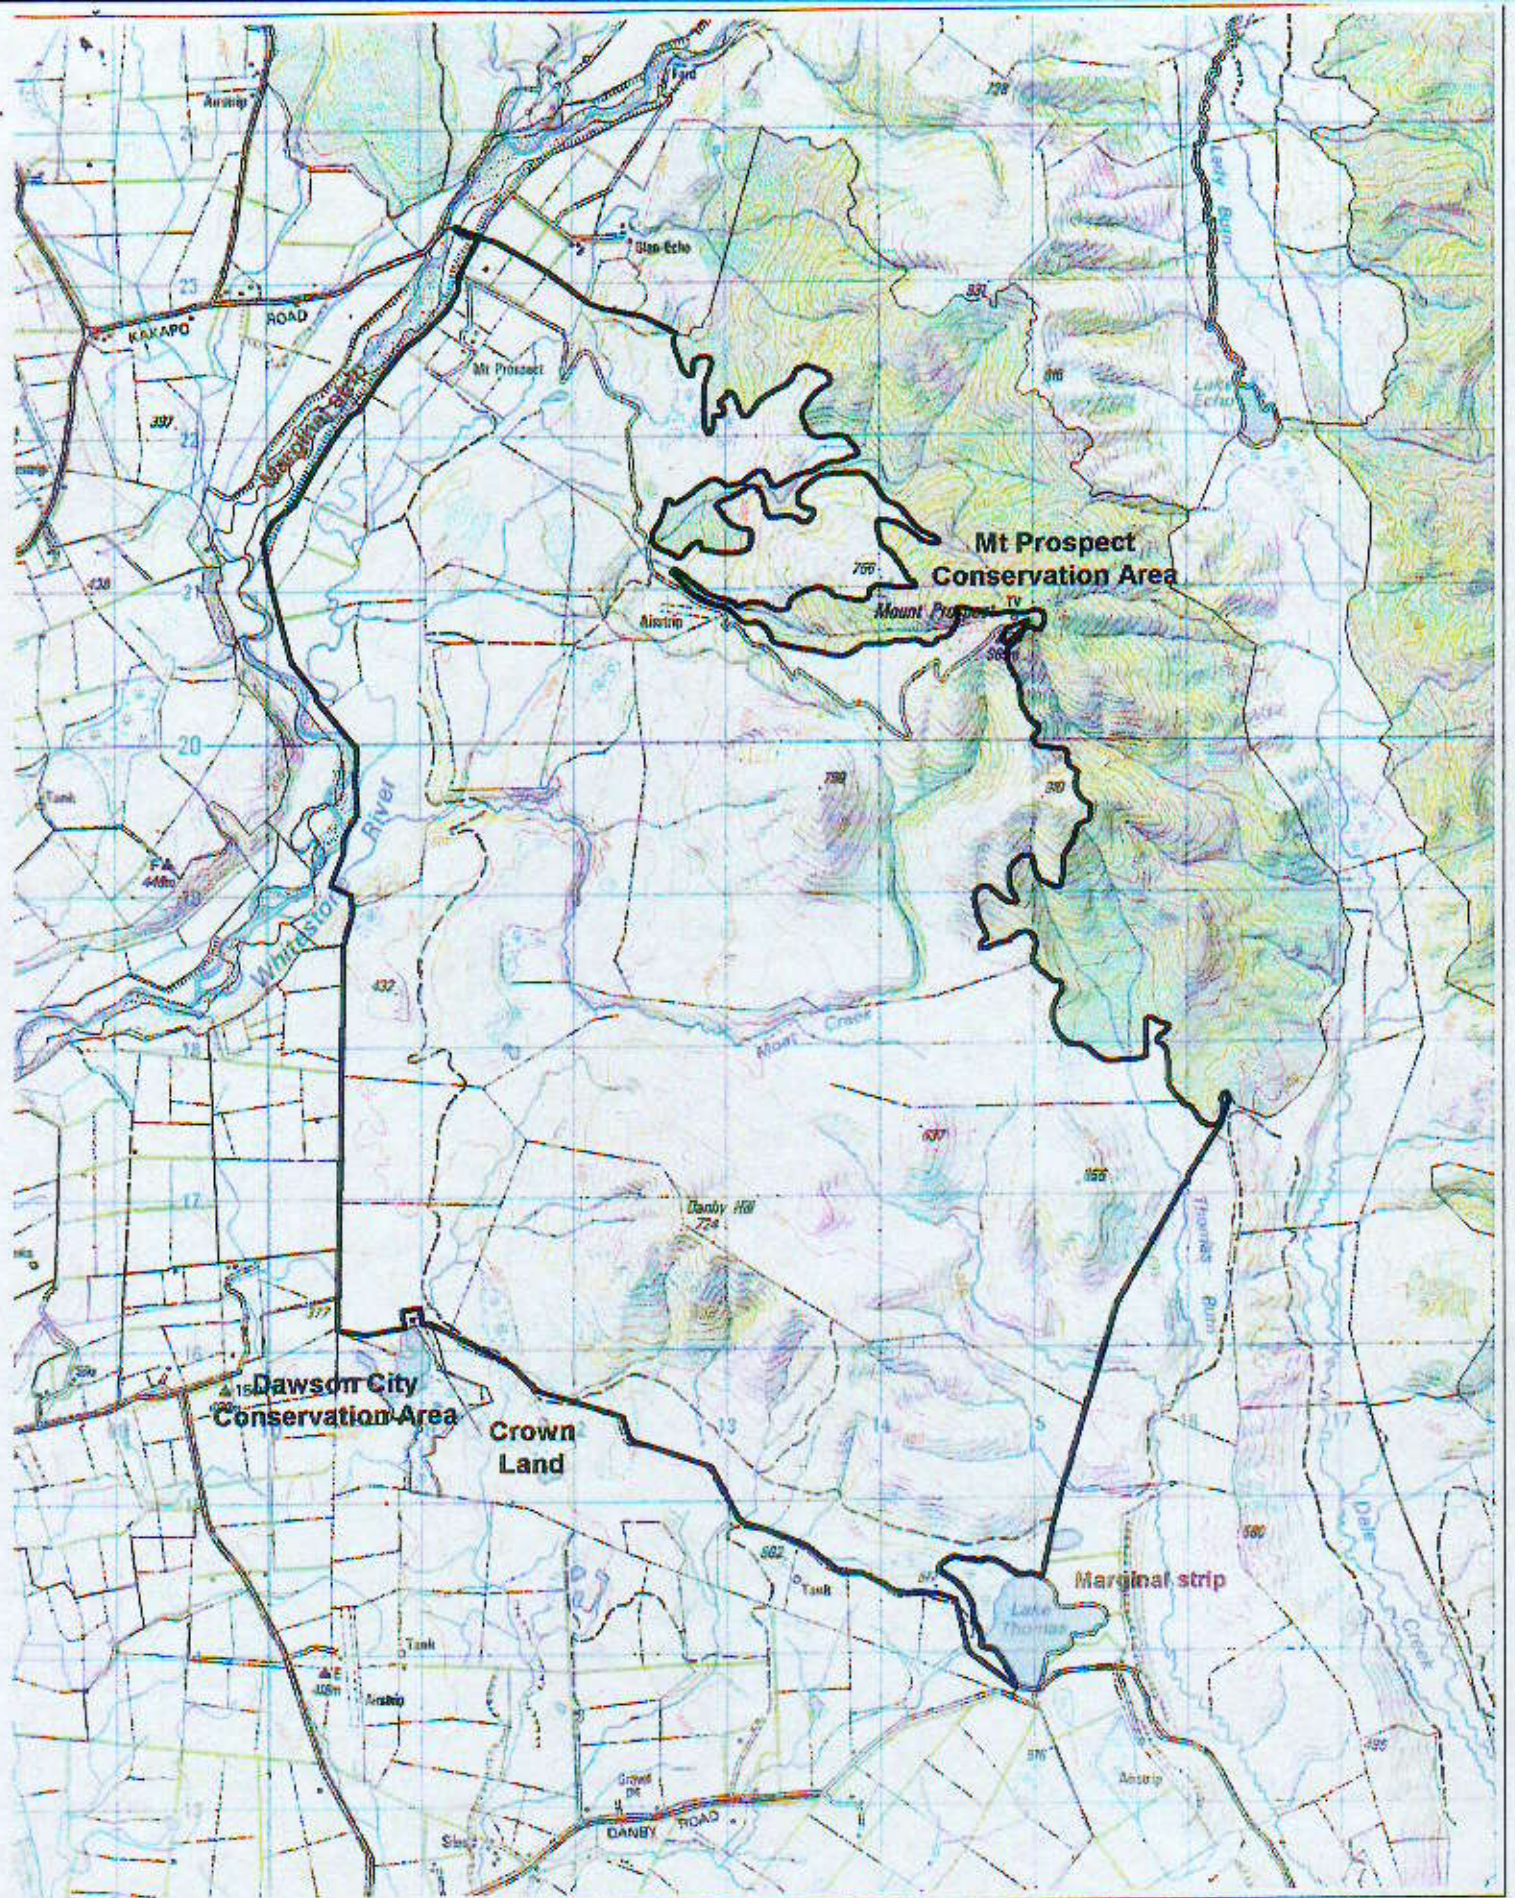

Crown Pastoral Land Tenure Review

Lease name : Mt Prospect

Lease number : PS 085

Plans attaching to the conservation resources report

These plans attach to and support the conservation resources report provided by the Department of Conservation.

They are released under the Official information Act 1982.

Copied October 2002

Mount Prospect

Released under the
Official Information Act

Mount Prospect

-  Botanical / Invertebrate
-  Electric fishing sites
-  *Oligosama inconspicuum* & *O. nigriplantare* polychroma

Released under the
 Information Act

Map 4.3.3 Significant Ecological Values

Mount Prospect

-  Beech Remnants
-  Areas that make a significant contribution to the natural character of the high country landscape
-  Landscape units

Released under the
 Information Act

Kilometers