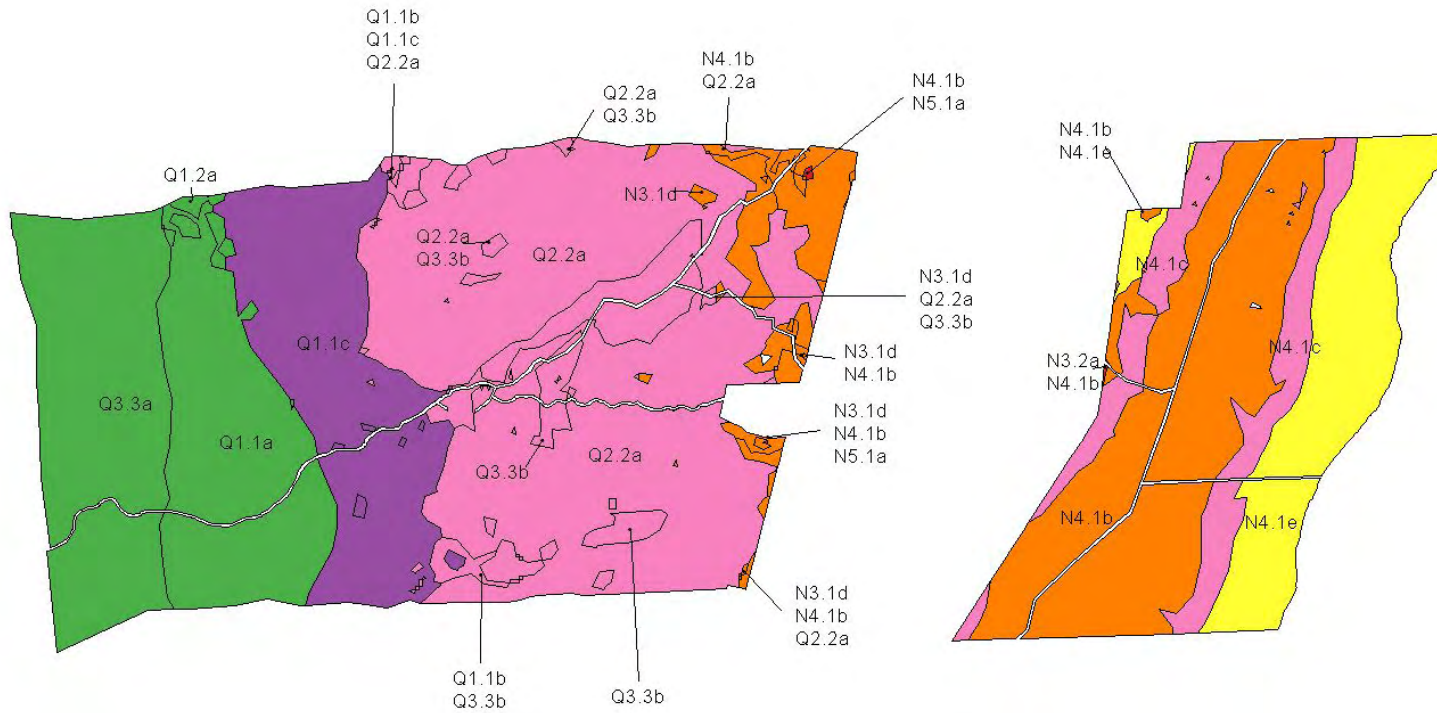

Obelisk Pastoral Lease
Landscape values and Areas of Significant Value

0 0.5 1 2 Kilometres
Tuesday, June 28, 2010
C:\A_working\Project\tenure\proper\design\creek_1_1.mxd

Legend
 [Purple cross-hatch] Invertebrates
 [Green diagonal hatch] vegetation

**Obelisk Pastoral Lease
 Areas of Significant Inherent Ecological Values**

0 0.5 1 2 Kilometres
 Tuesday, June 28, 2010
 C:\A_working\Project\tenure properties\gorge_creek_i.mxd

4.2.6

- Obelisk lenz sum**
- Acutely Threatened
 - At Risk
 - Chronically Threatened
 - Critically Underprotected
 - No Threat Category
 - Underprotected

**Obelisk
LENZ**

4.2.7

- Legend**
- Areas of Historic Significance**
 - Butchers Creek
 - Dams
 - Huts
 - Whites reef
 - Grays Reef
 - Last Chance Water Race
 - Pastoral Lease Boundary
 - Historic Points
 - Historic NZAA Records