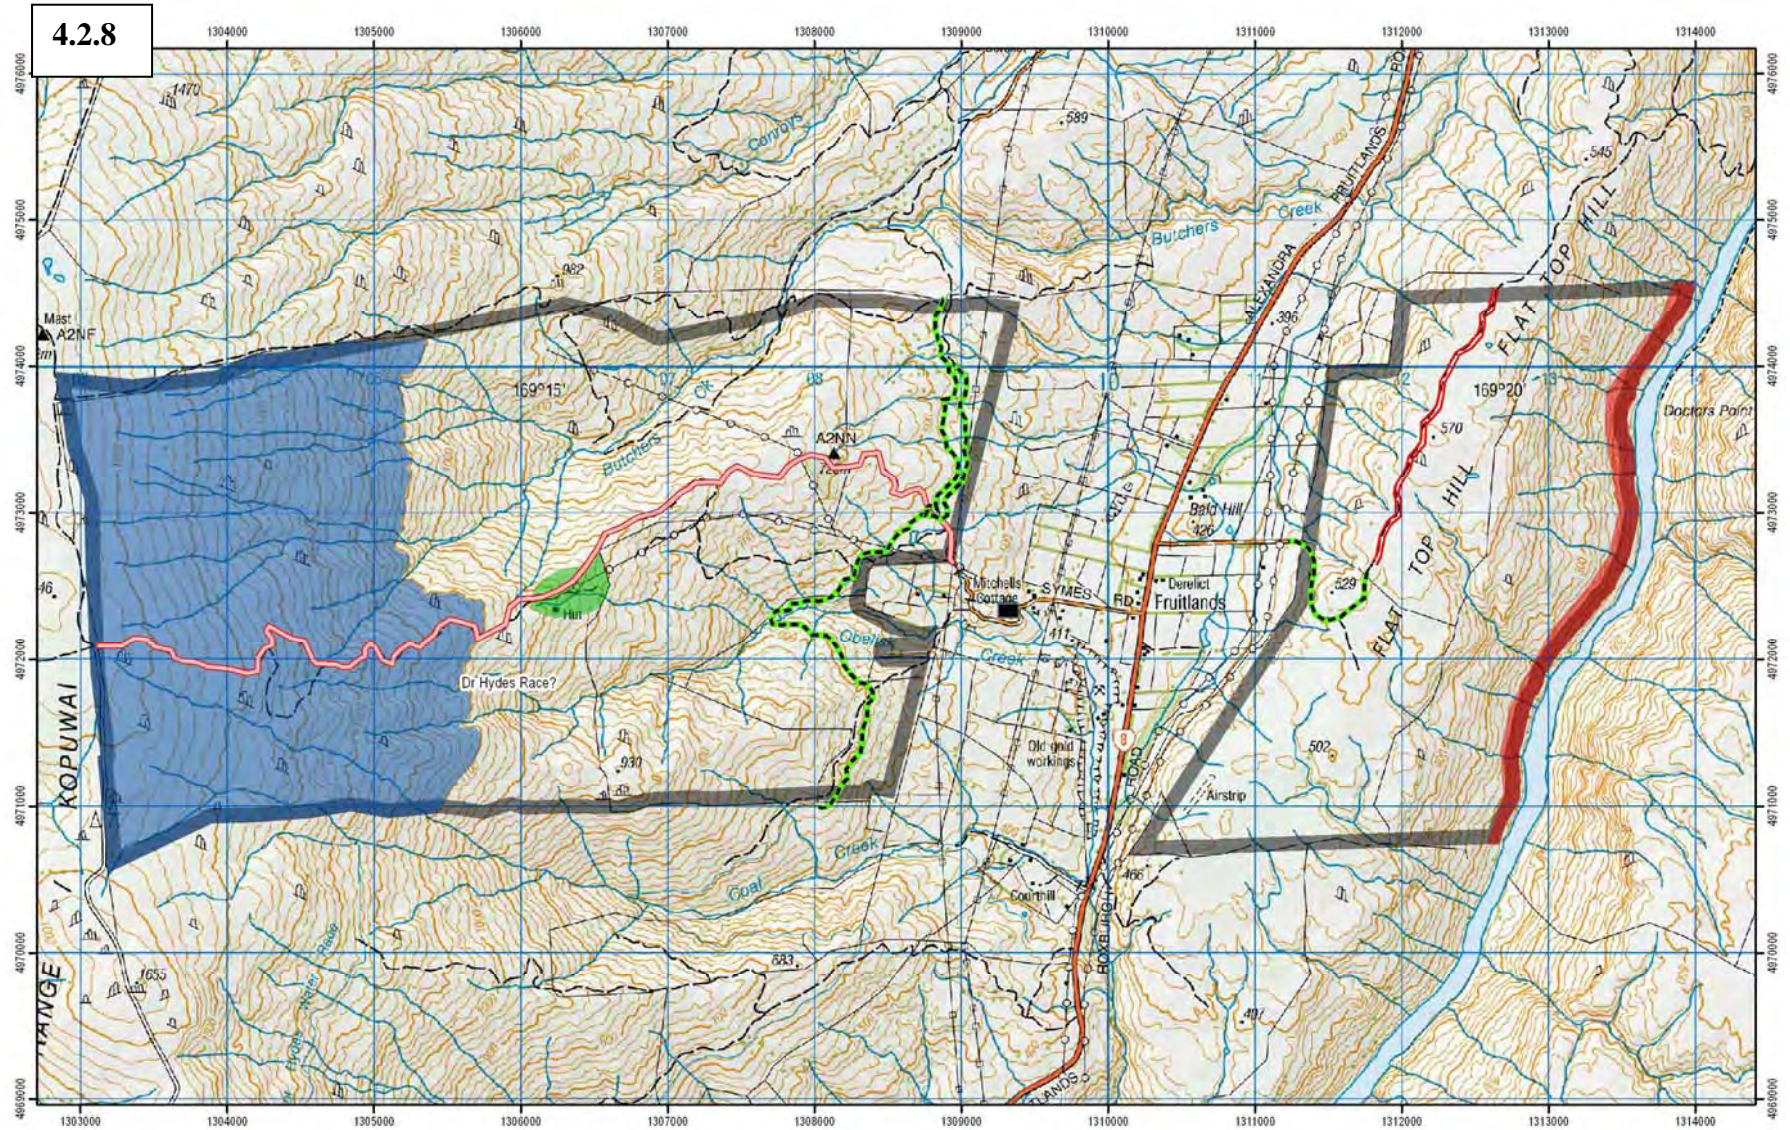

1. **Legend**
2. Symes Road Alignment, year round public vehicle access
   - - - Track suitable for foot Bike & horse
   - = Tracks on or adjacent to legal alignment
   - Area to provide for New Zealand Cycle Trail
   - Area suitable for Whites huts historic site access
   - Area used in Winter by motorised snow vehicles and skiers
   - Pastoral Lease Boundary

**Obelisk Pastoral Lease
Recreational Values**