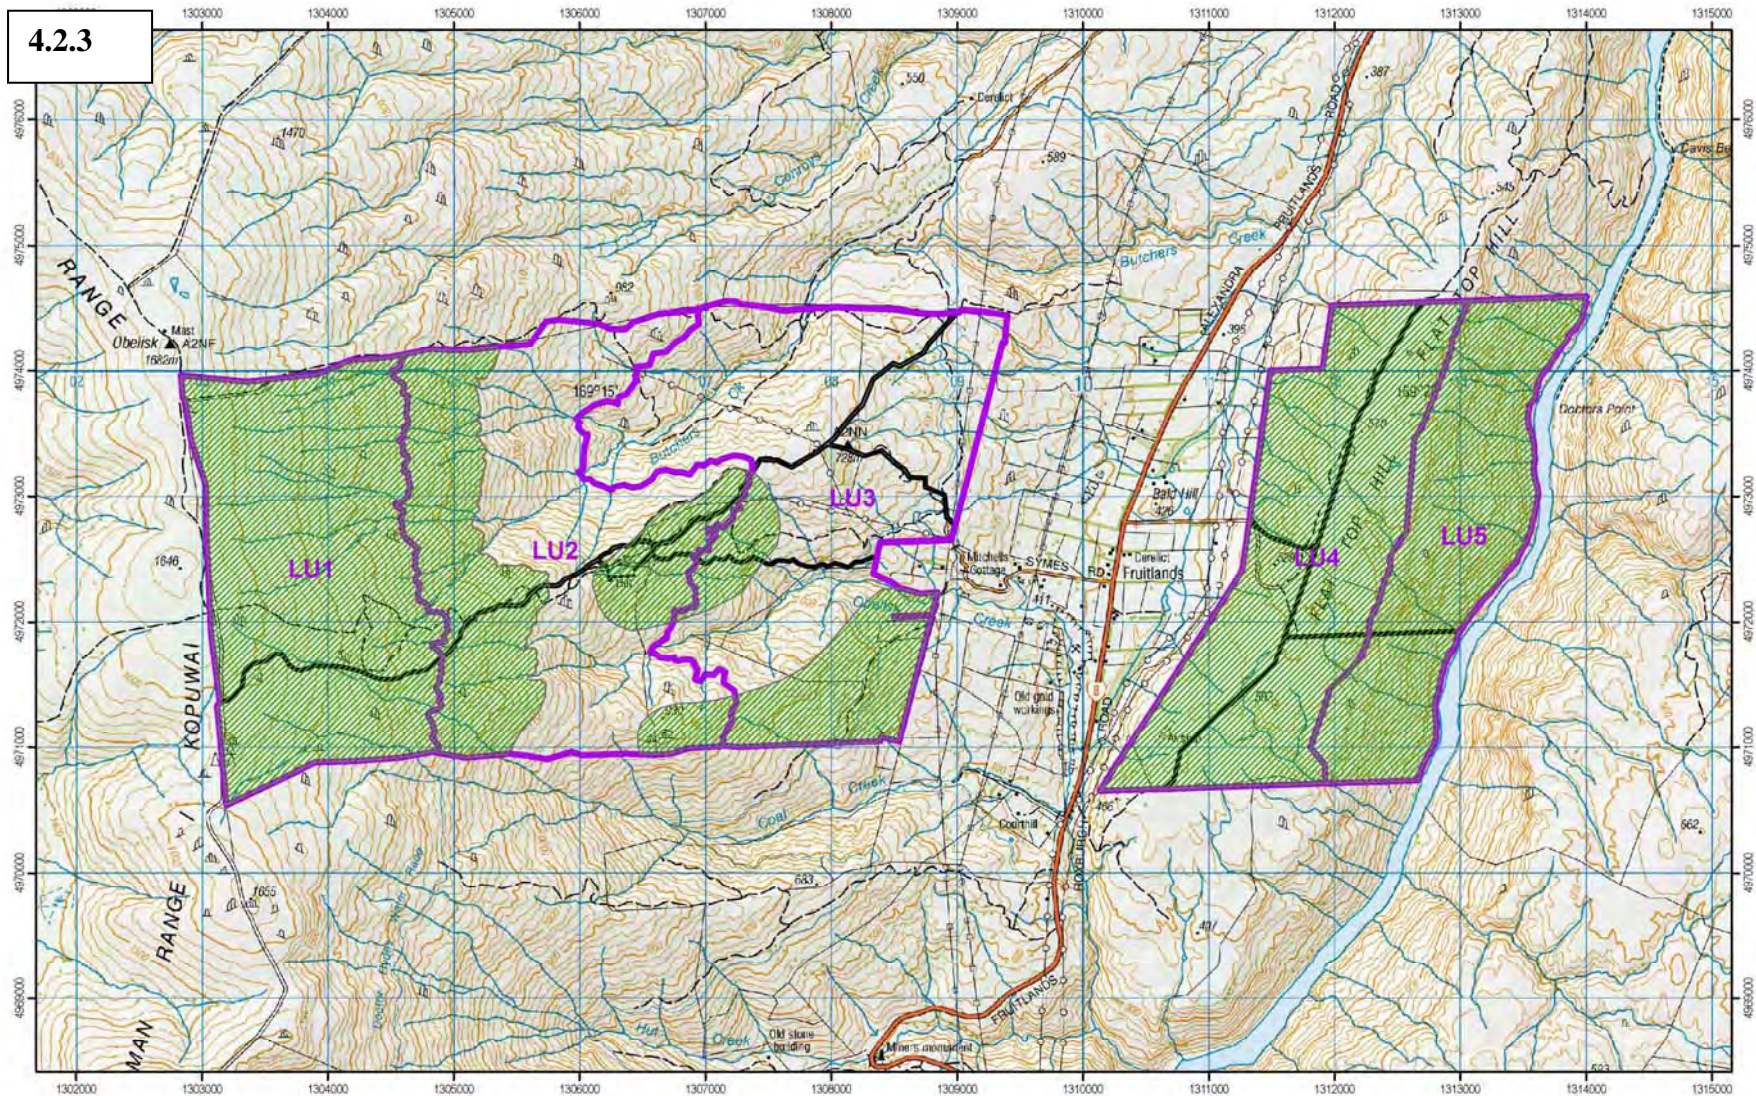

Crown Pastoral Land Tenure Review

Lease name : OBELISK STATION

Lease number : PO 264

Plan attaching to the Conservation Resources Report

- Topo/Cadastral Map
- Landscape Values Map
- Ecological Values Map
- LENZ Map
- Historical Values Map
- Recreational Values Map

The following plan forms page XX of the Conservation Resources Report provided by the Department of Conservation.

It is released under the Official information Act 1982.

4.2.3

Legend
□ Landscape Units
▨ Areas of Significant Values

**Obelisk
LENZ**

4.2.7

- Legend**
- Areas of Historic Significance**
 - Butchers Creek
 - Dams
 - Huts
 - Whites reef
 - Grays Reef
 - Last Chance Water Race
 - Pastoral Lease Boundary
 - Historic Points
 - Historic NZAA Records

**Obelisk Pastoral Lease
Historic Areas of Significant Value**

0 0.45 0.9 1.8 Kilometres

August 3, 2010 C:\A_working\Projects\tenure\properties\Obelisk.mxd

- Legend**
- Symes Road Alignment, year round public vehicle access
 - - - Track suitable for foot Bike & horse
 - = Tracks on or adjacent to legal alignment
 - Area to provide for New Zealand Cycle Trail
 - Area suitable for Whites huts historic site access
 - Area used in Winter by motorised snow vehicles and skiers
 - Pastoral Lease Boundary