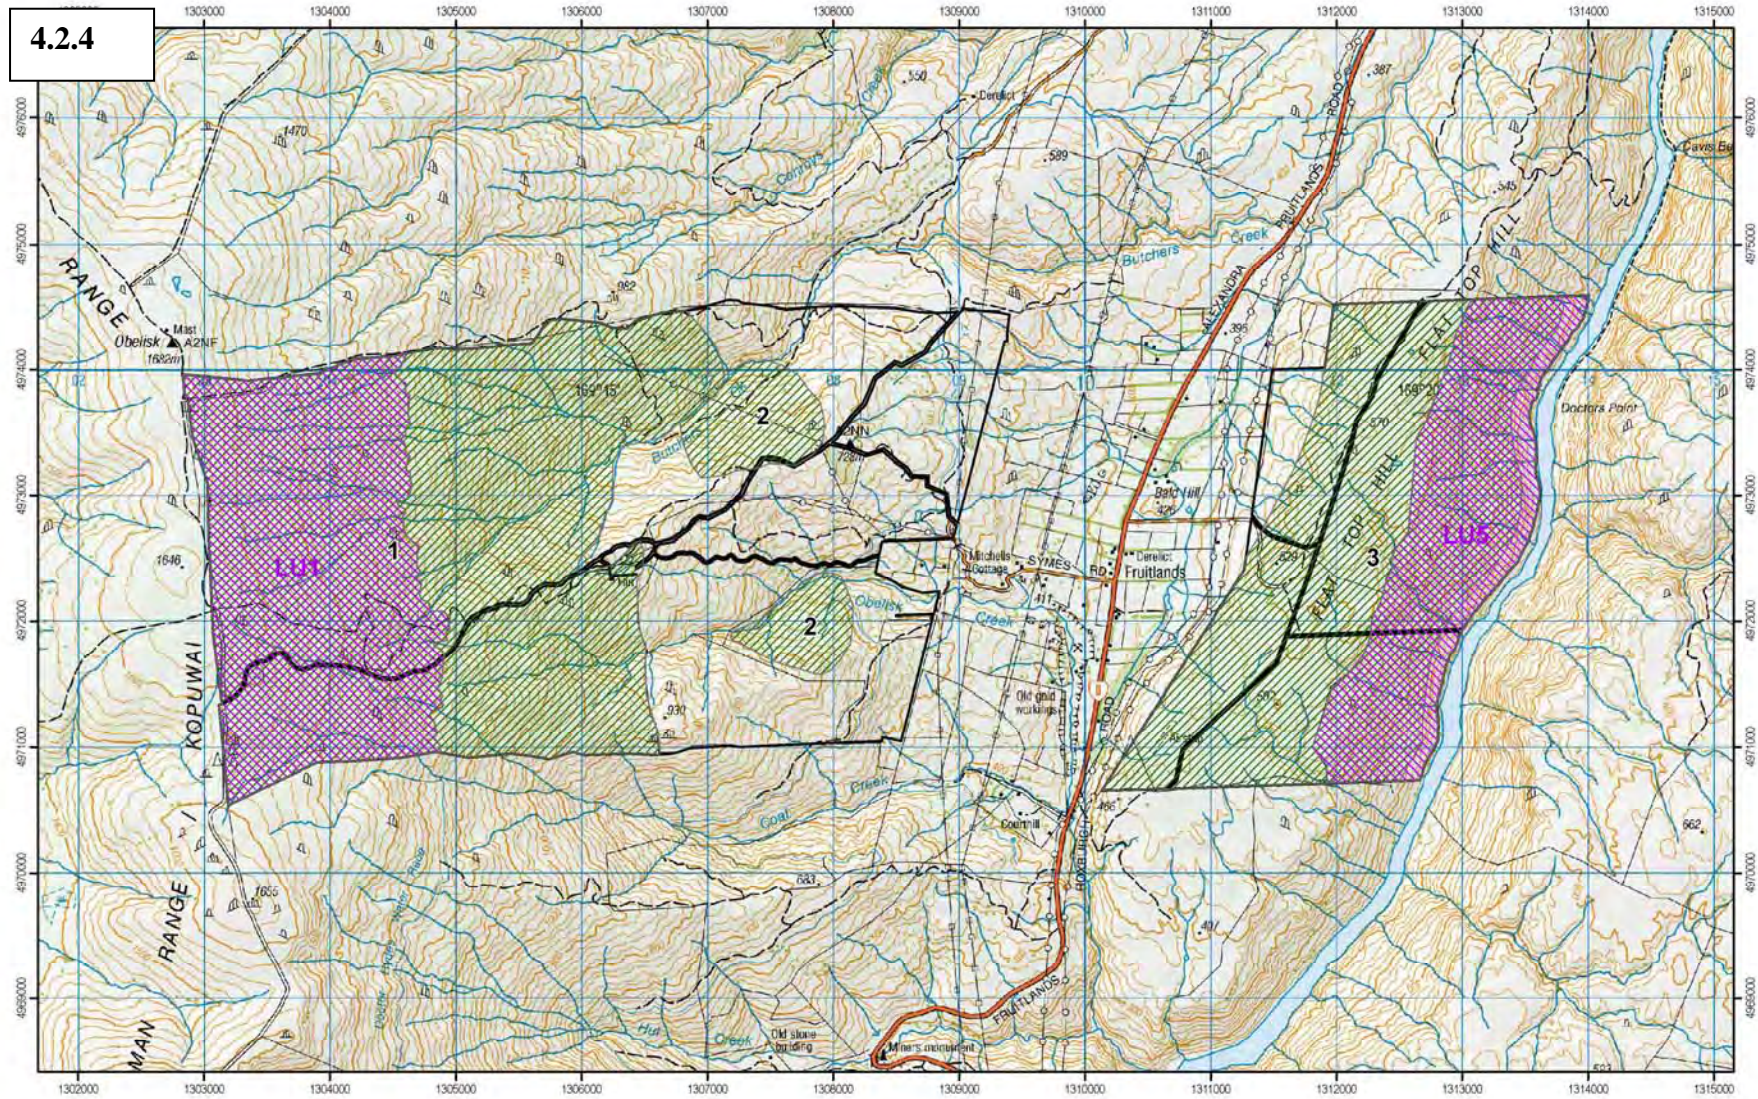

Legend
[Purple cross-hatch] Invertebrates
[Green diagonal hatch] vegetation

**Obelisk Pastoral Lease
Areas of Significant Inherent Ecological Values**

0 0.5 1 2 Kilometres
Tuesday, June 28, 2010
C:\A_working\Project\tenure properties\gorge_creek_i.mxd