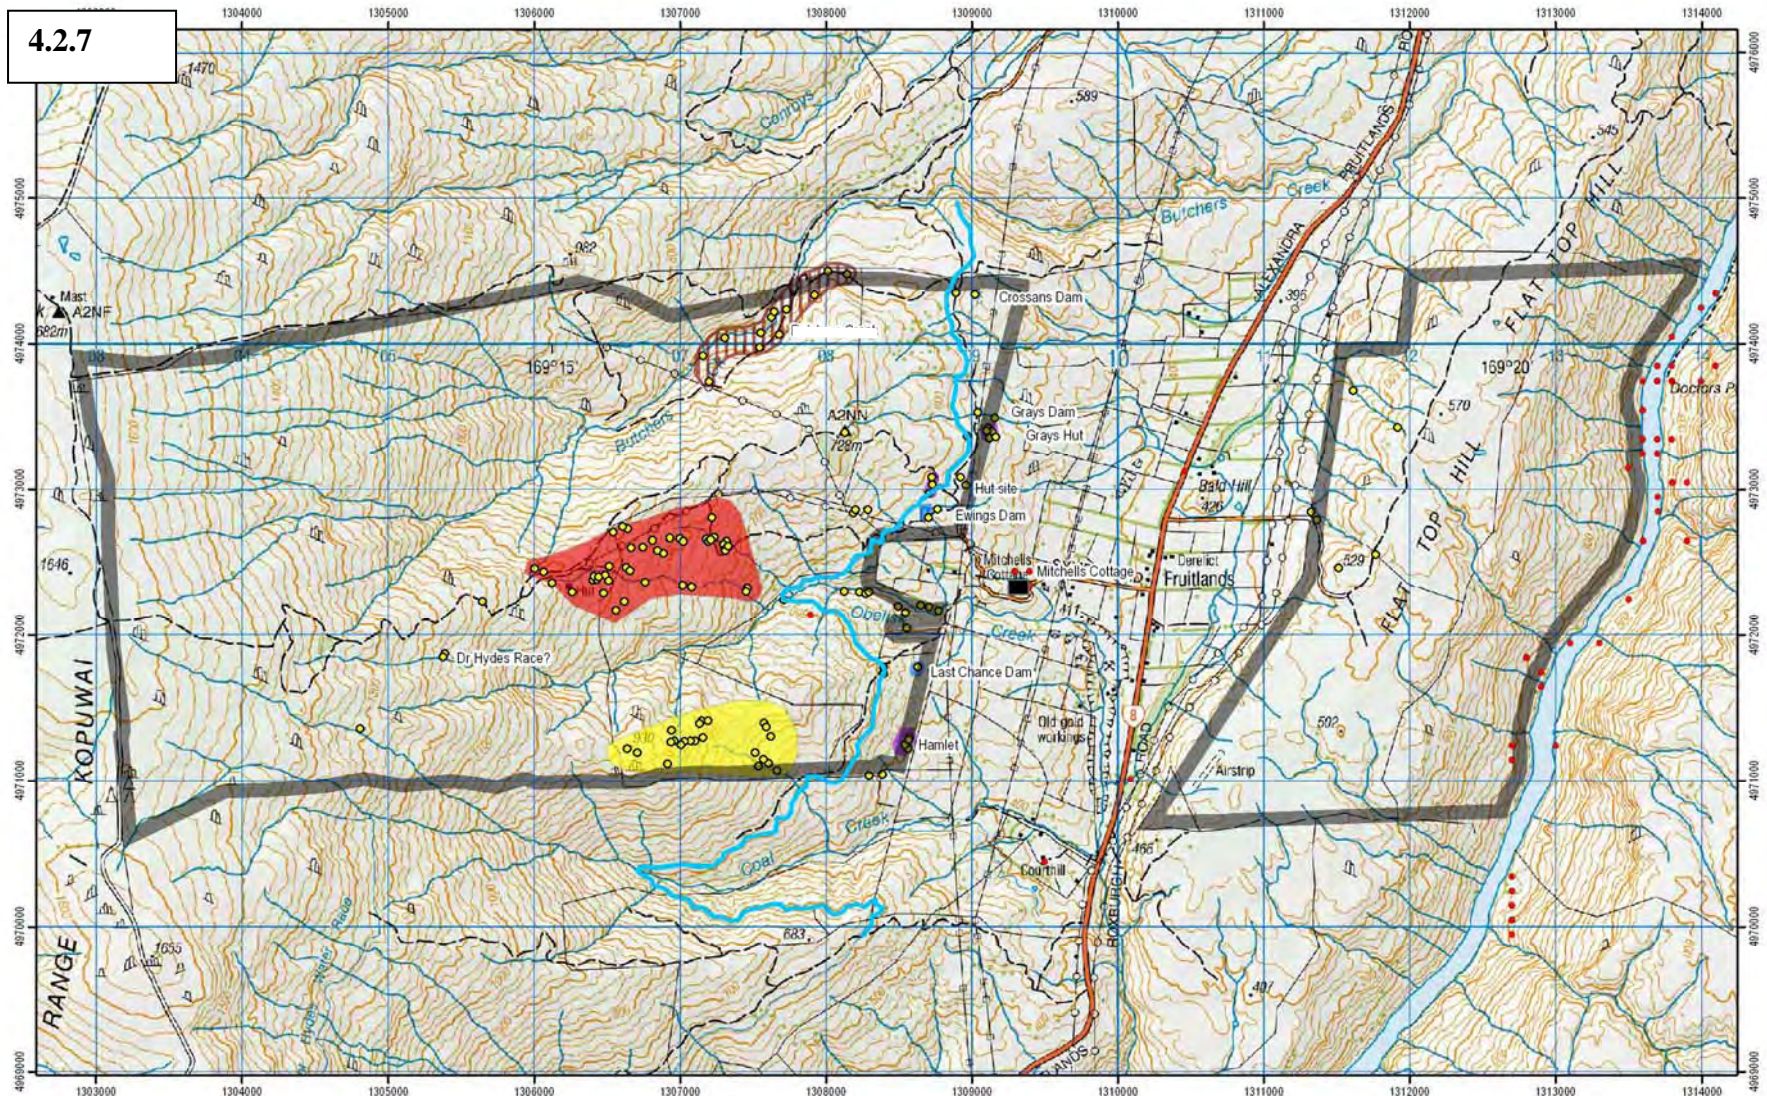

**Obelisk
LENZ**

4.2.7

- Legend**
- Areas of Historic Significance**
 - Butchers Creek
 - Dams
 - Huts
 - Whites reef
 - Grays Reef
 - Last Chance Water Race
 - Pastoral Lease Boundary
 - Historic Points
 - Historic NZAA Records

**Obelisk Pastoral Lease
Historic Areas of Significant Value**

0 0.45 0.9 1.8 Kilometres

August 3, 2010 C:\A_working\Projects\tenure\properties\Obelisk.mxd

- Legend**
- Symes Road Alignment, year round public vehicle access
 - - - Track suitable for foot Bike & horse
 - = Tracks on or adjacent to legal alignment
 - Area to provide for New Zealand Cycle Trail
 - Area suitable for Whites huts historic site access
 - Area used in Winter by motorised snow vehicles and skiers
 - Pastoral Lease Boundary