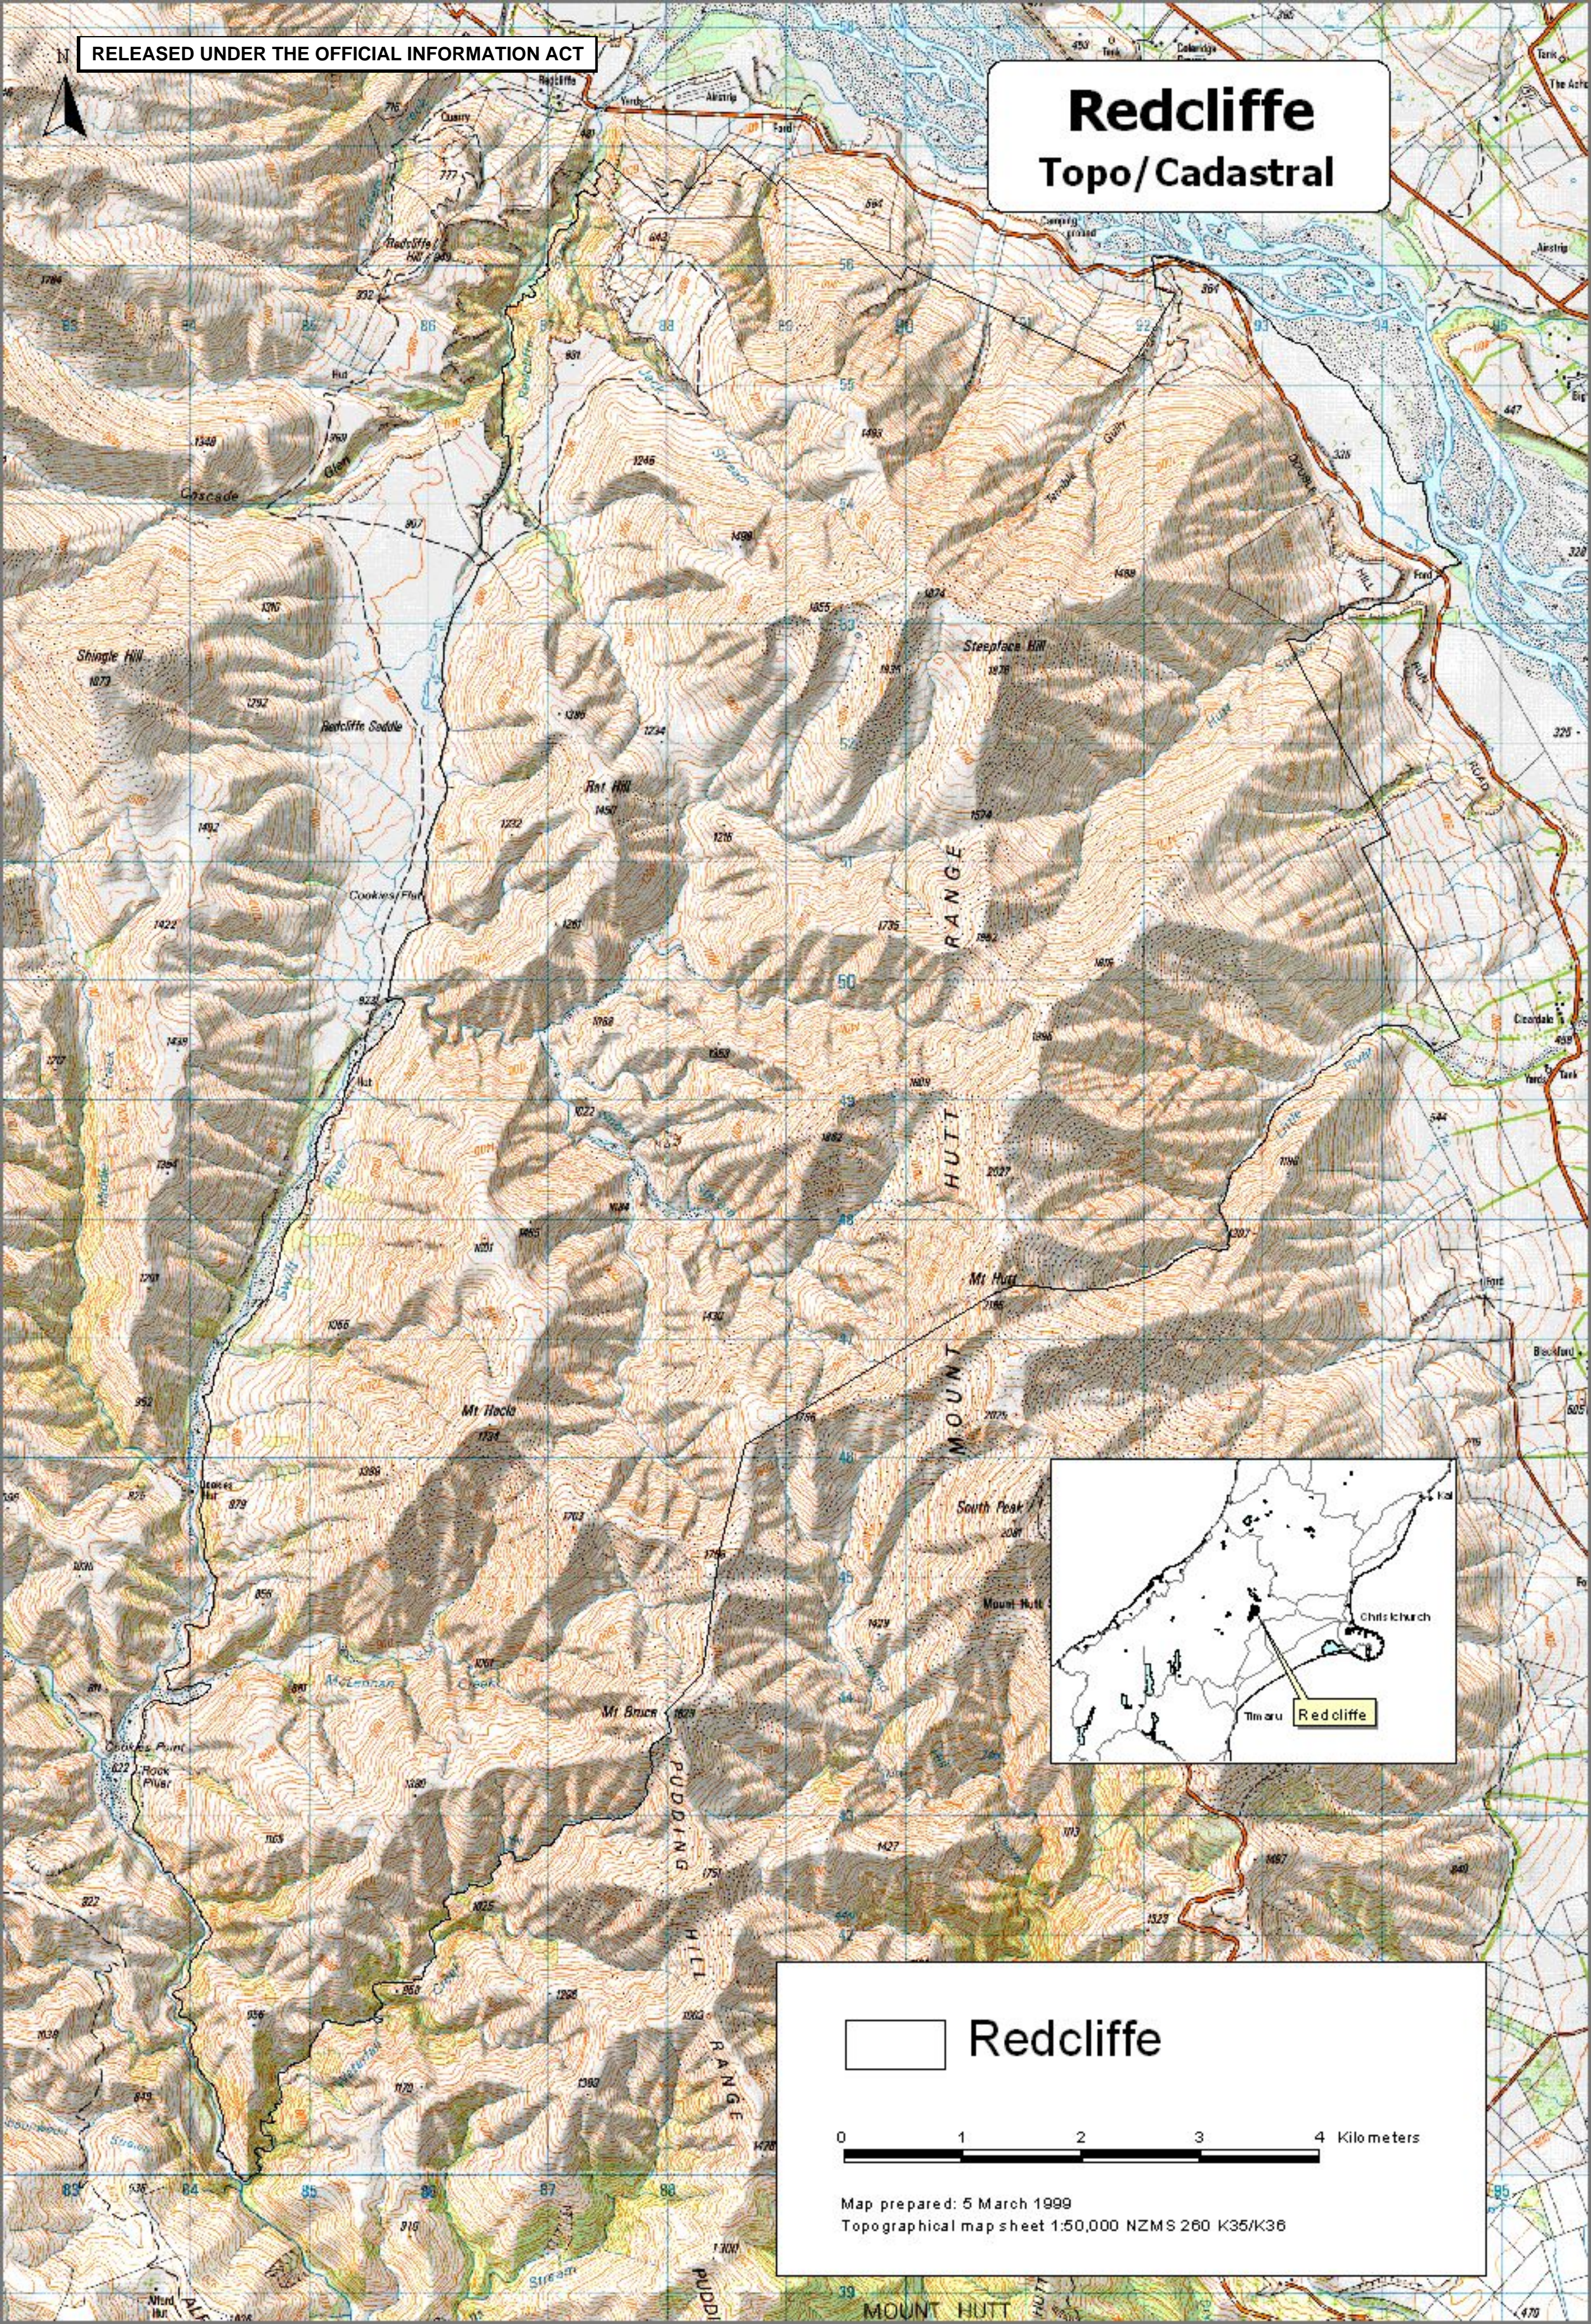

Crown Pastoral Land Tenure Review

Lease name : REDCLIFFE

Lease number : PC 141

Plan attaching to the Conservation Resources Report - Topo/Cadastral

The following plan forms part of the Conservation Resources Report provided by the Department of Conservation.

It is released under the Official information Act 1982.

June

05

Redcliffe Topo/Cadastral

 Redcliffe

0 1 2 3 4 Kilometers

Map prepared: 5 March 1999
Topographical map sheet 1:50,000 NZMS 260 K35/K36