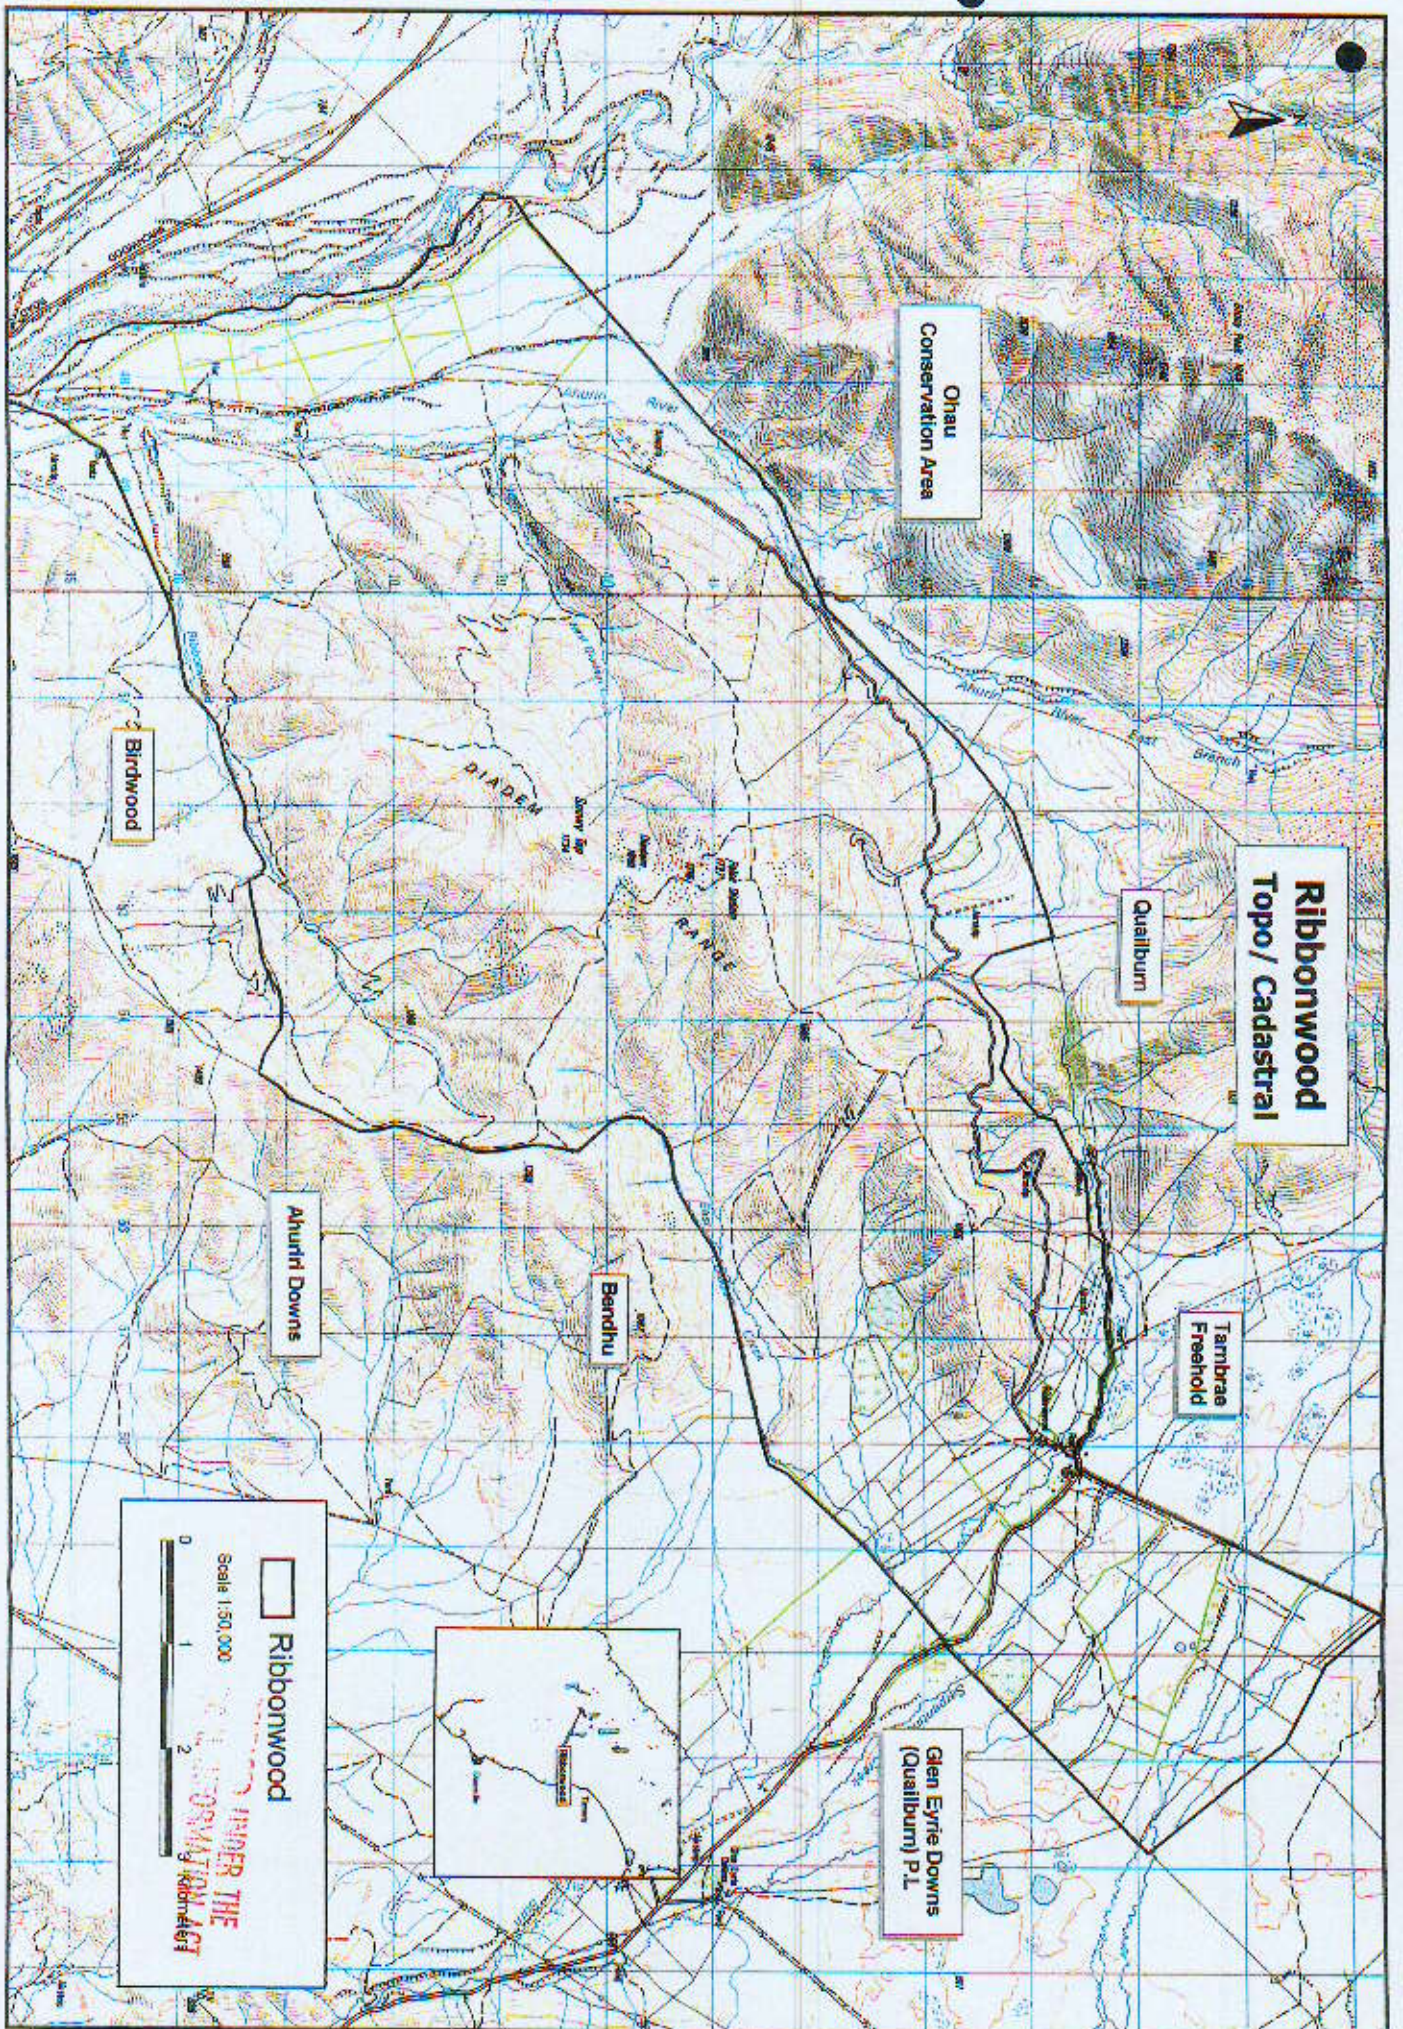

Crown Pastoral Land Tenure Review

Lease name : Ribbonwood

Lease number : PO 247

Plans attaching to the conservation resources report

These plans attach to and support the conservation resources report provided by the Department of Conservation.

They are released under the Official information Act 1982.

Copied October 2002

Ohau
Conservation Area

Ribbonwood
Topo/Cadastral

Qualburn

Tambrapa
Freehold

Glen Eyrle Downs
(Qualburn) P.L.

Bendhu

Ahuriri Downs

Birdwood

 Ribbonwood

Scale 1:50,000

**UNDER THE
INFORMATION ACT**

Ribbonwood Values

 Ribbonwood
 Ecological Values
 Landscape Values

 Requester
**RELEASED UNDER THE
OFFICIAL INFORMATION ACT**

Map Scale 1:50,000

 0 1 2 Kilometers