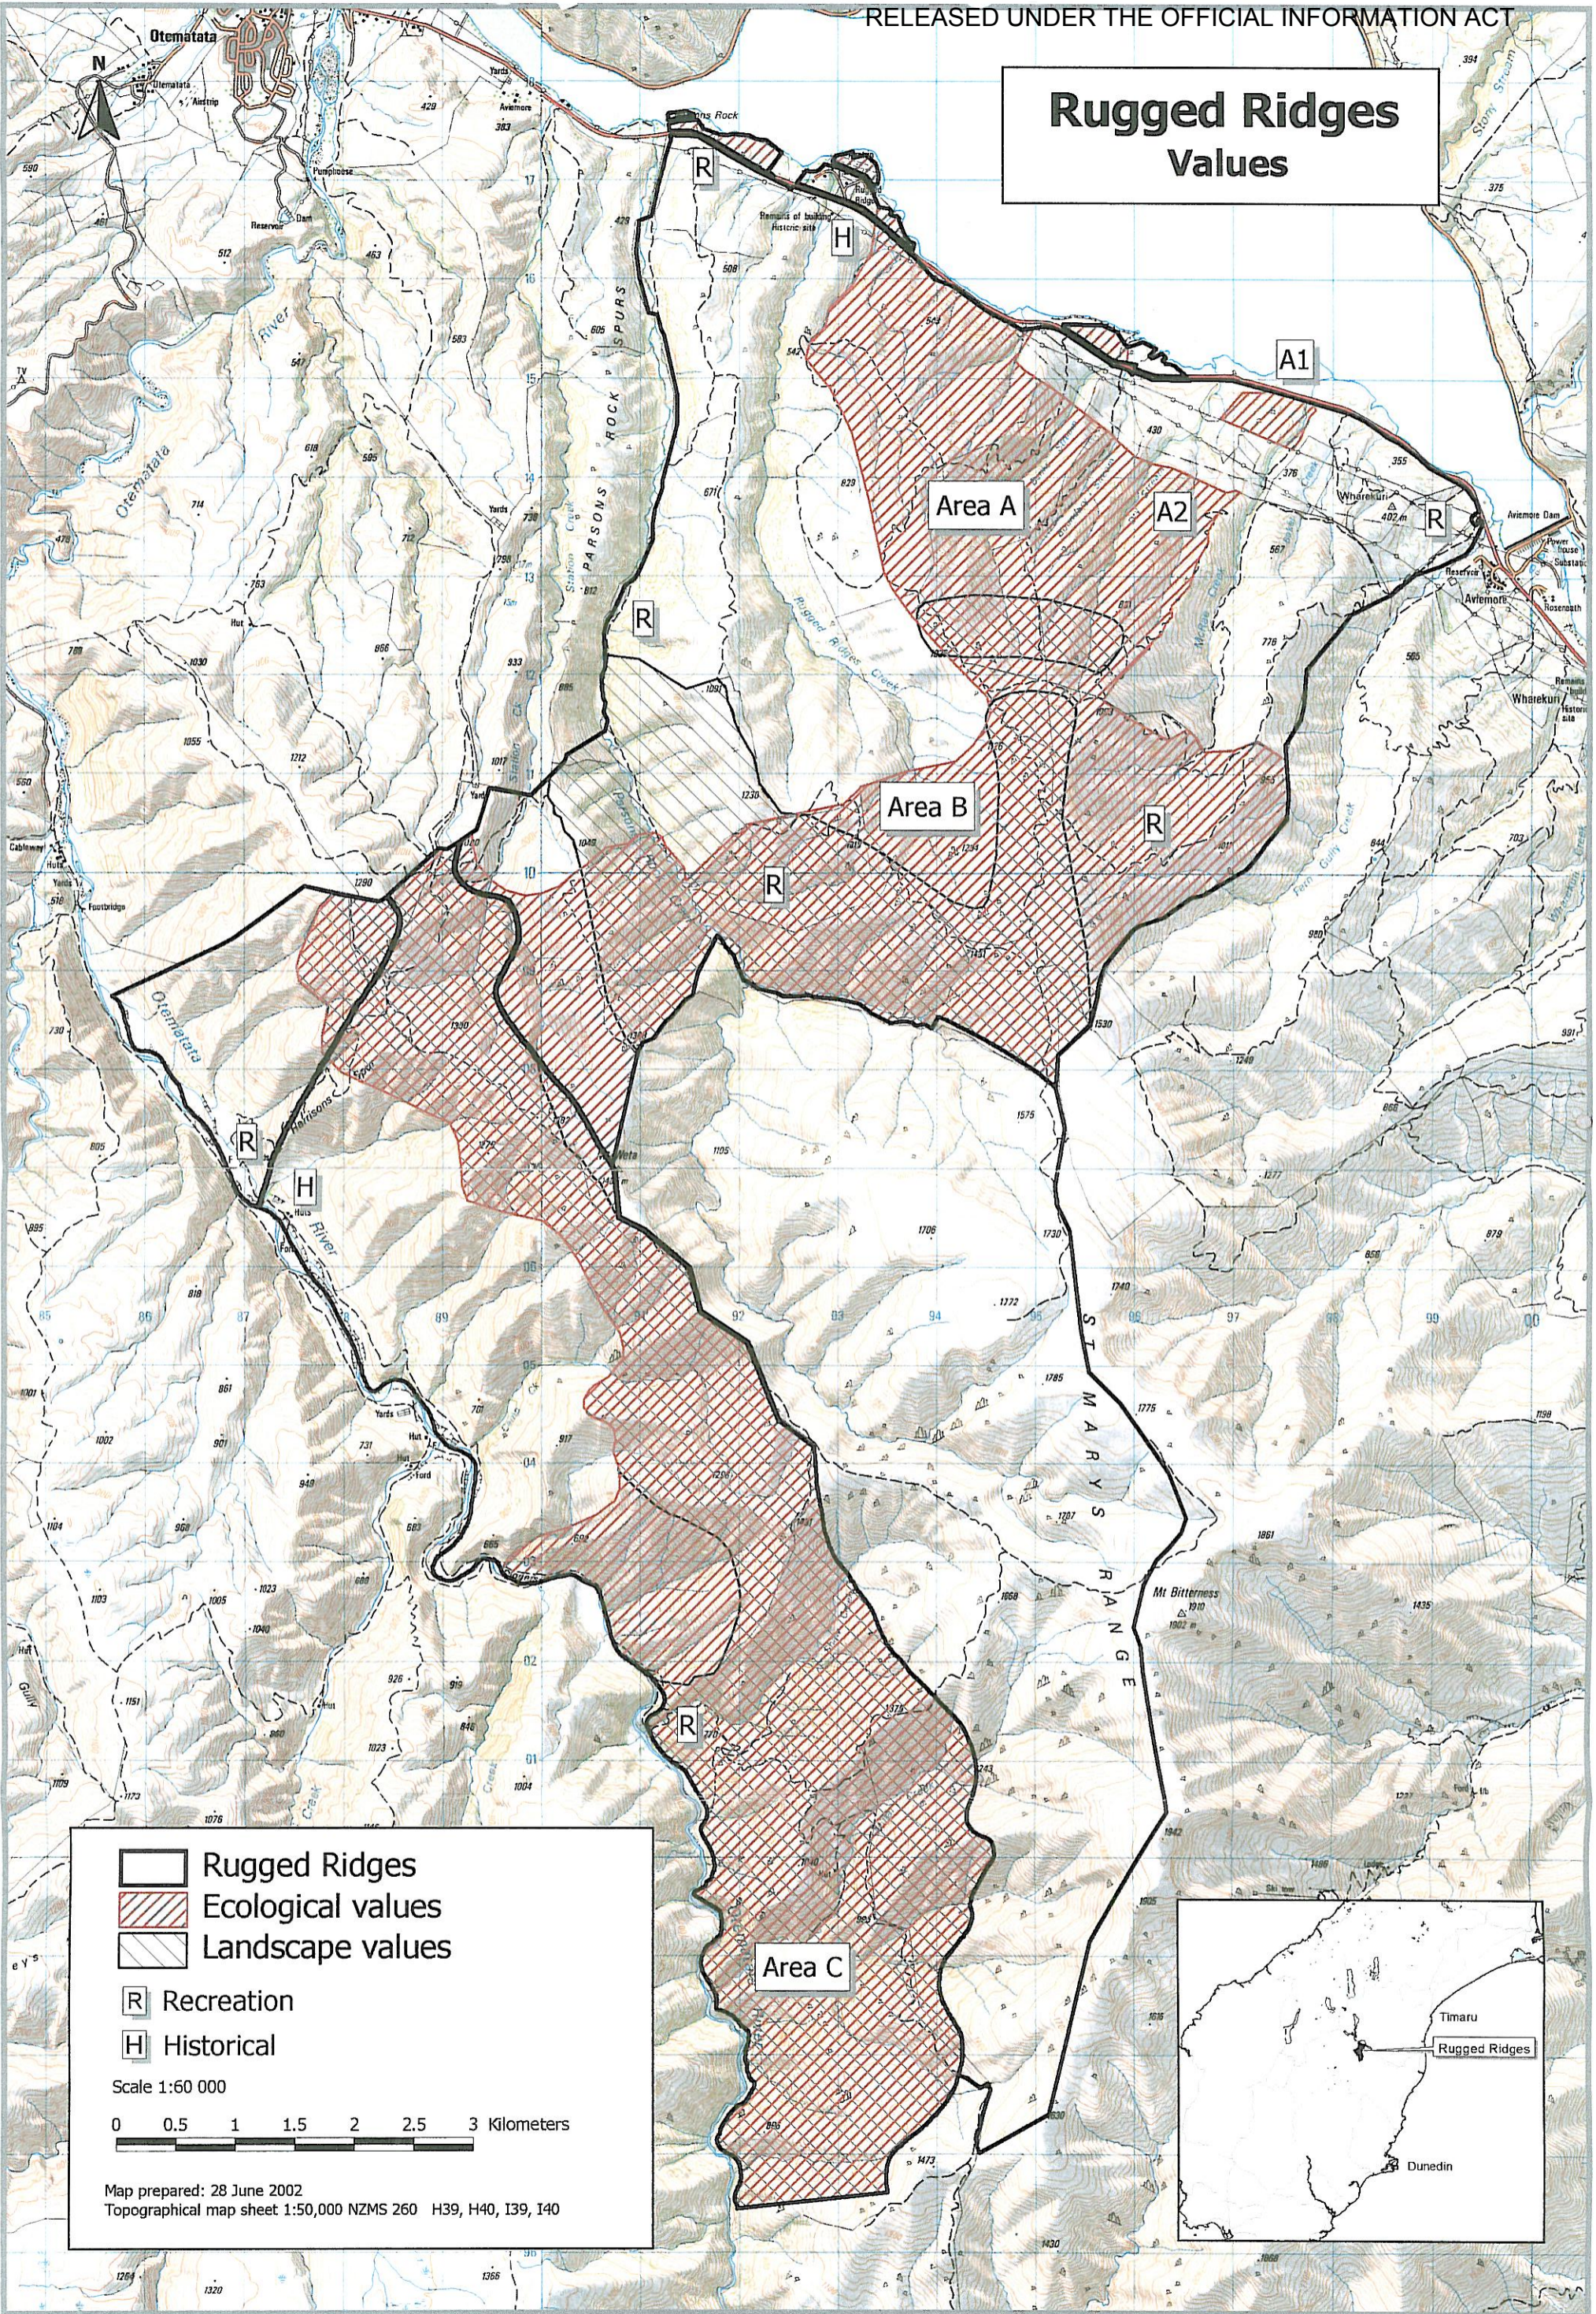

Crown Pastoral Land Tenure Review

Lease name : RUGGED RIDGES

Lease number : PO 145

**Plan attaching to the Conservation
Resources Report
- Values Map**

The following plan forms part of the Conservation Resources Report provided by the Department of Conservation.

It is released under the Official information Act 1982.

October

05

Rugged Ridges Values

-  Rugged Ridges
-  Ecological values
-  Landscape values
-  Recreation
-  Historical

Scale 1:60 000

0 0.5 1 1.5 2 2.5 3 Kilometers

Map prepared: 28 June 2002
Topographical map sheet 1:50,000 NZMS 260 H39, H40, I39, I40