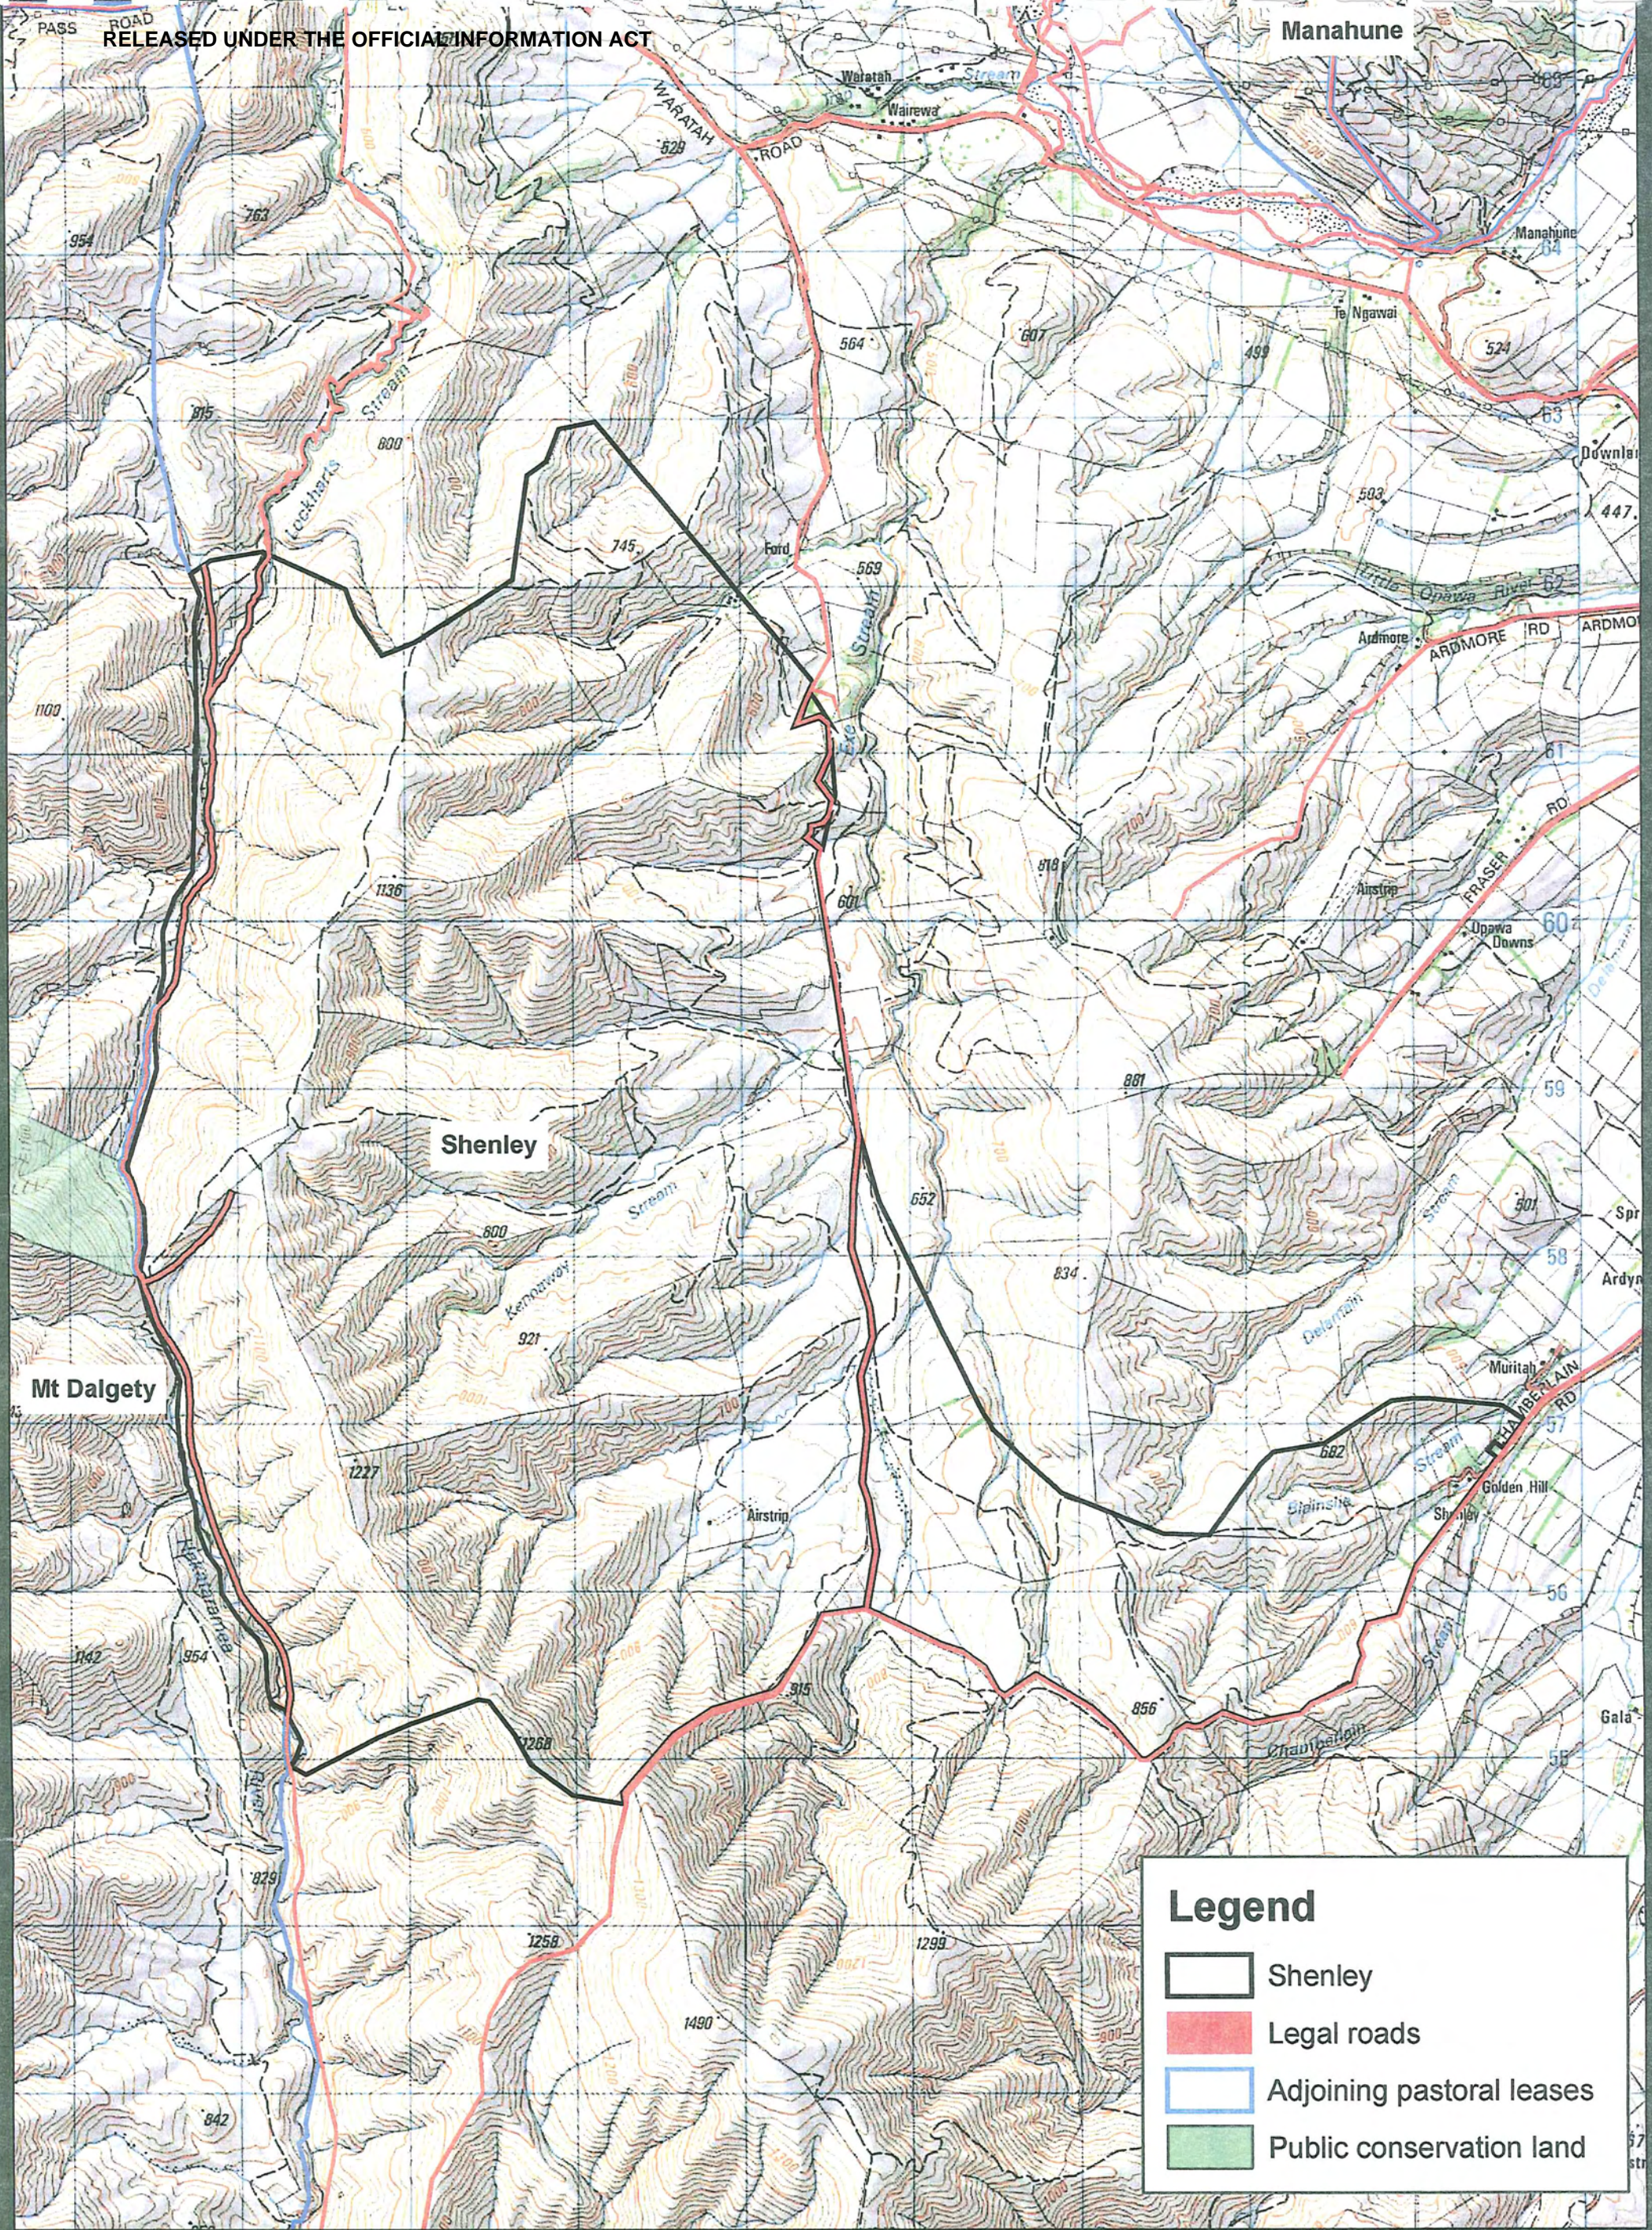

Crown Pastoral Land Tenure Review

Lease name : SHENLEY

Lease number : PT 026

Plan attaching to the Conservation Resources Report - Topo/Cadastral Map

The following plan forms page 3 of the Conservation Resources Report provided by the Department of Conservation.

It is released under the Official information Act 1982.

January

09

Legend

-  Shenley
-  Legal roads
-  Adjoining pastoral leases
-  Public conservation land