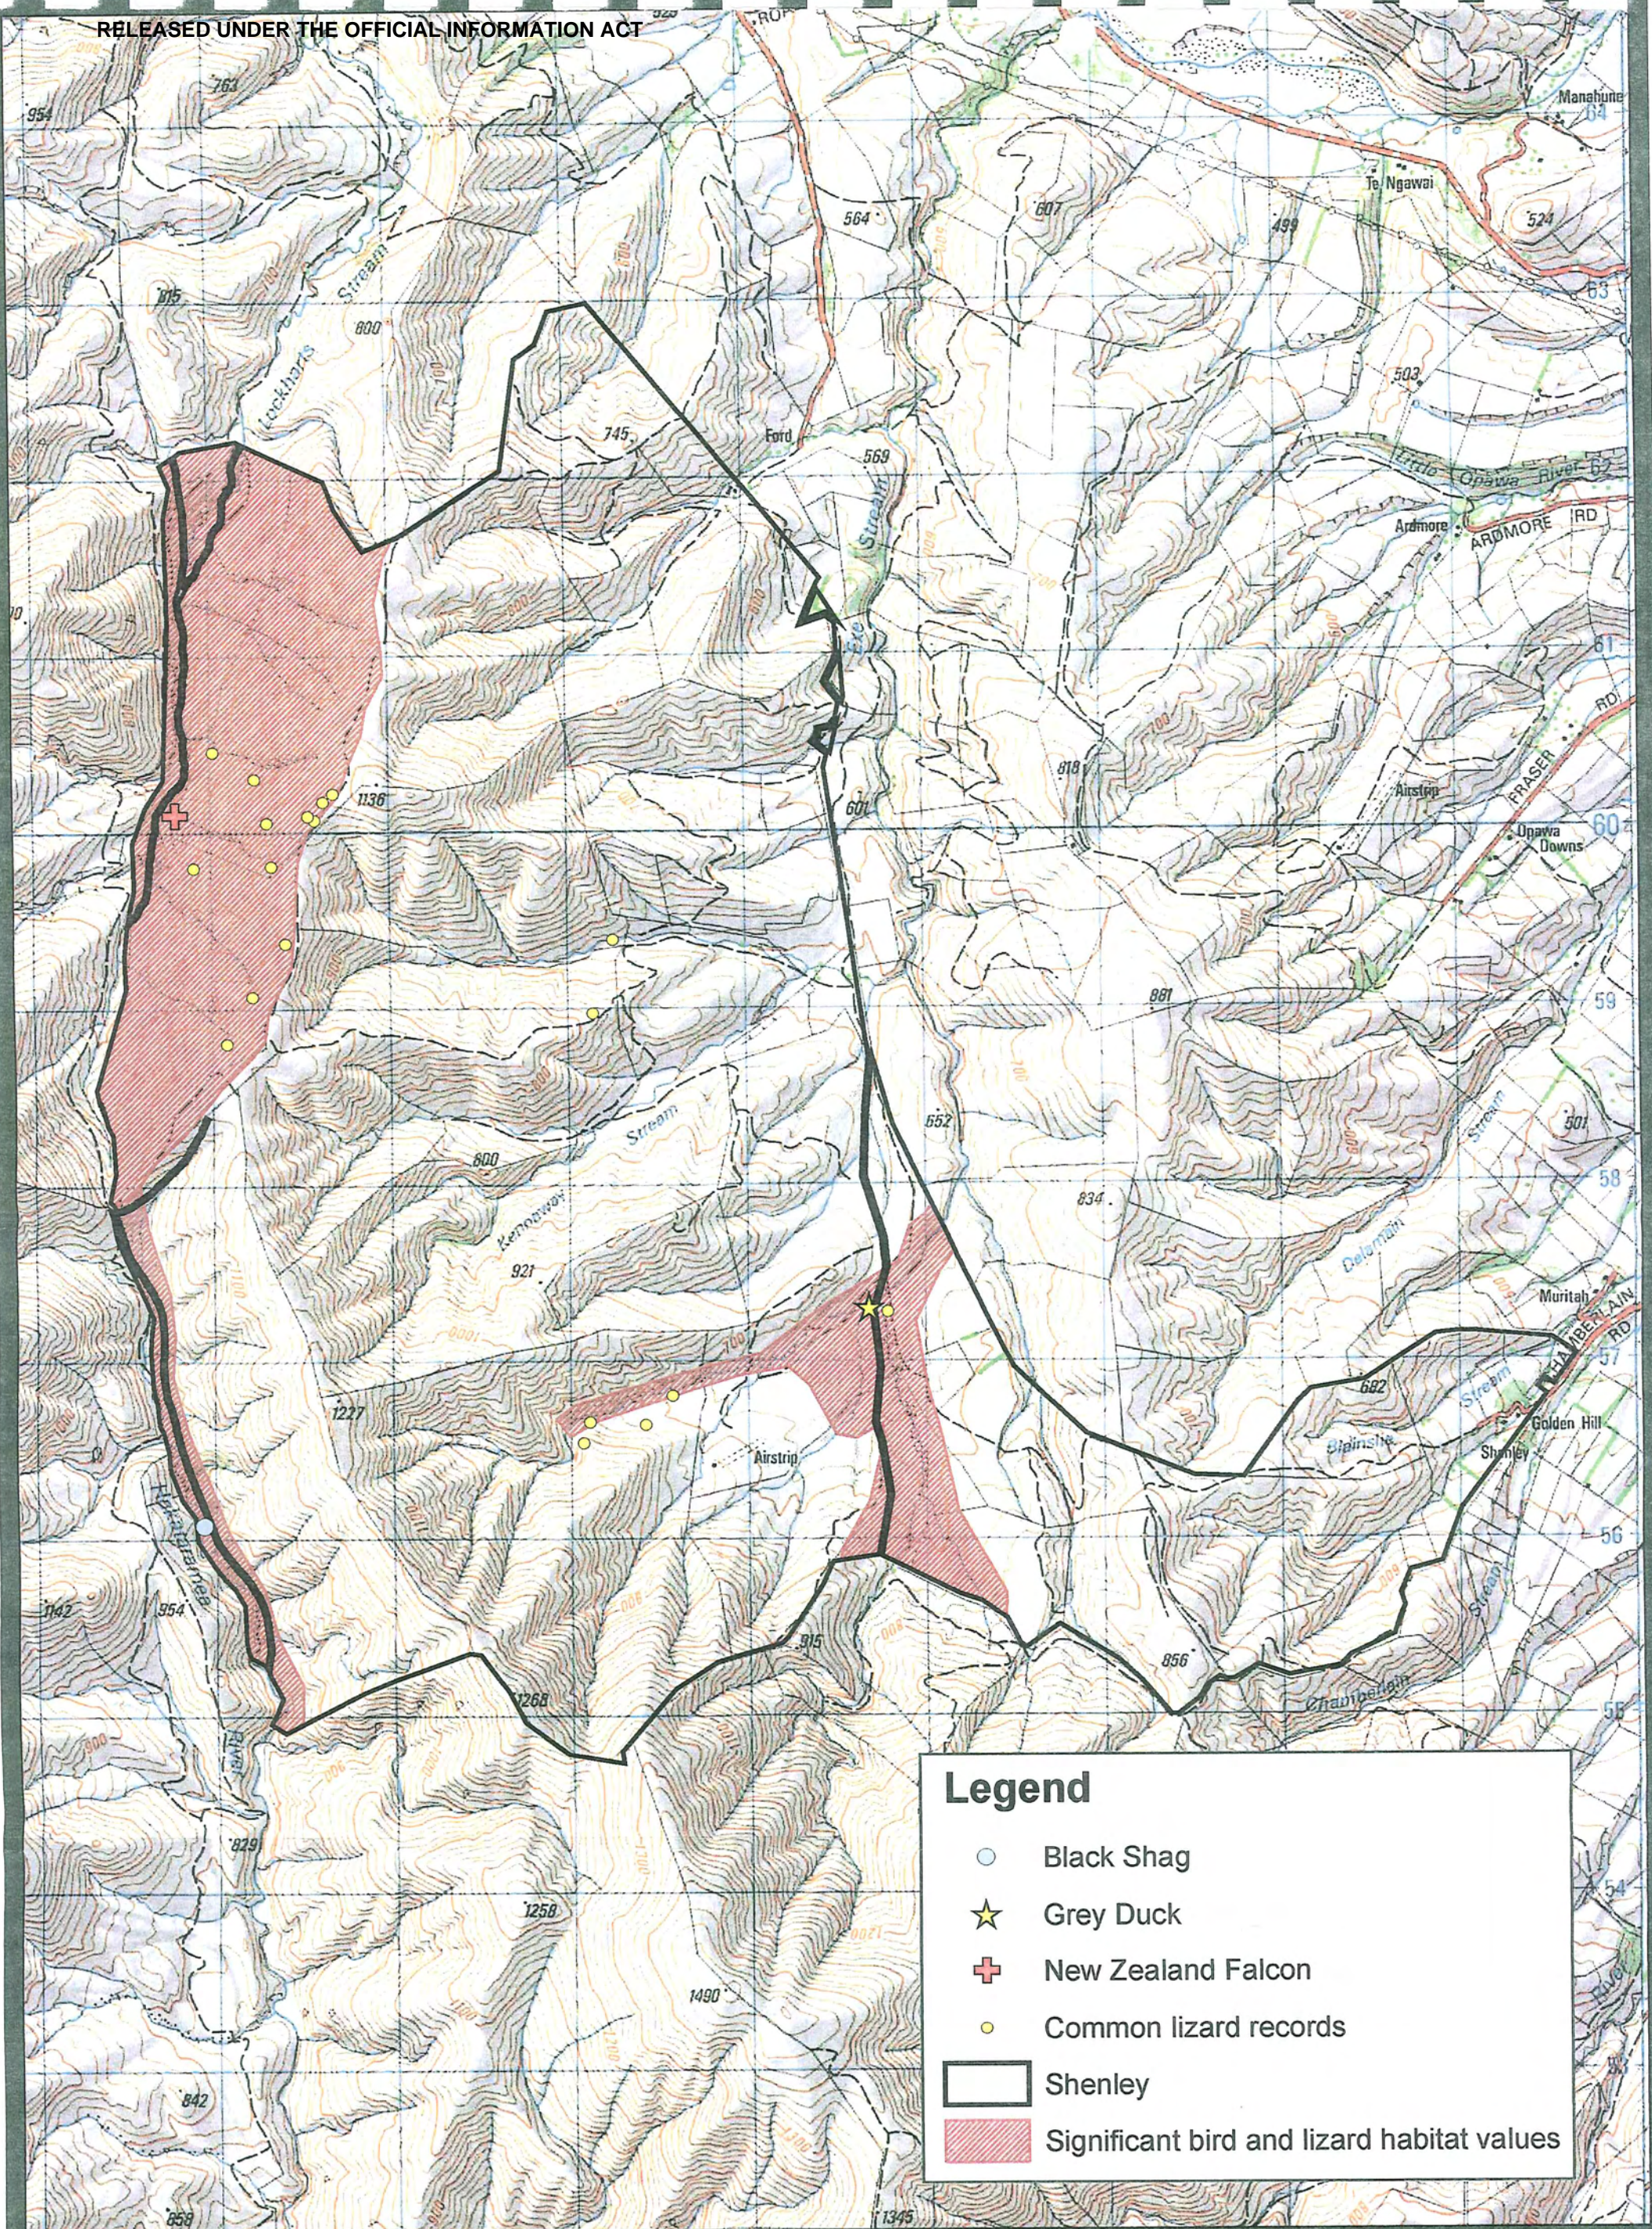

## **Crown Pastoral Land Tenure Review**

**Lease name : SHENLEY**

**Lease number : PT 026**

### **Plan attaching to the Conservation Resources Report - Bird & Lizard Values Map**

The following plan forms page 21 of the Conservation Resources Report provided by the Department of Conservation.

It is released under the Official information Act 1982.

**January**

**09**

**Legend**

- Black Shag
- ★ Grey Duck
- + New Zealand Falcon
- Common lizard records
- Shenley
- Significant bird and lizard habitat values