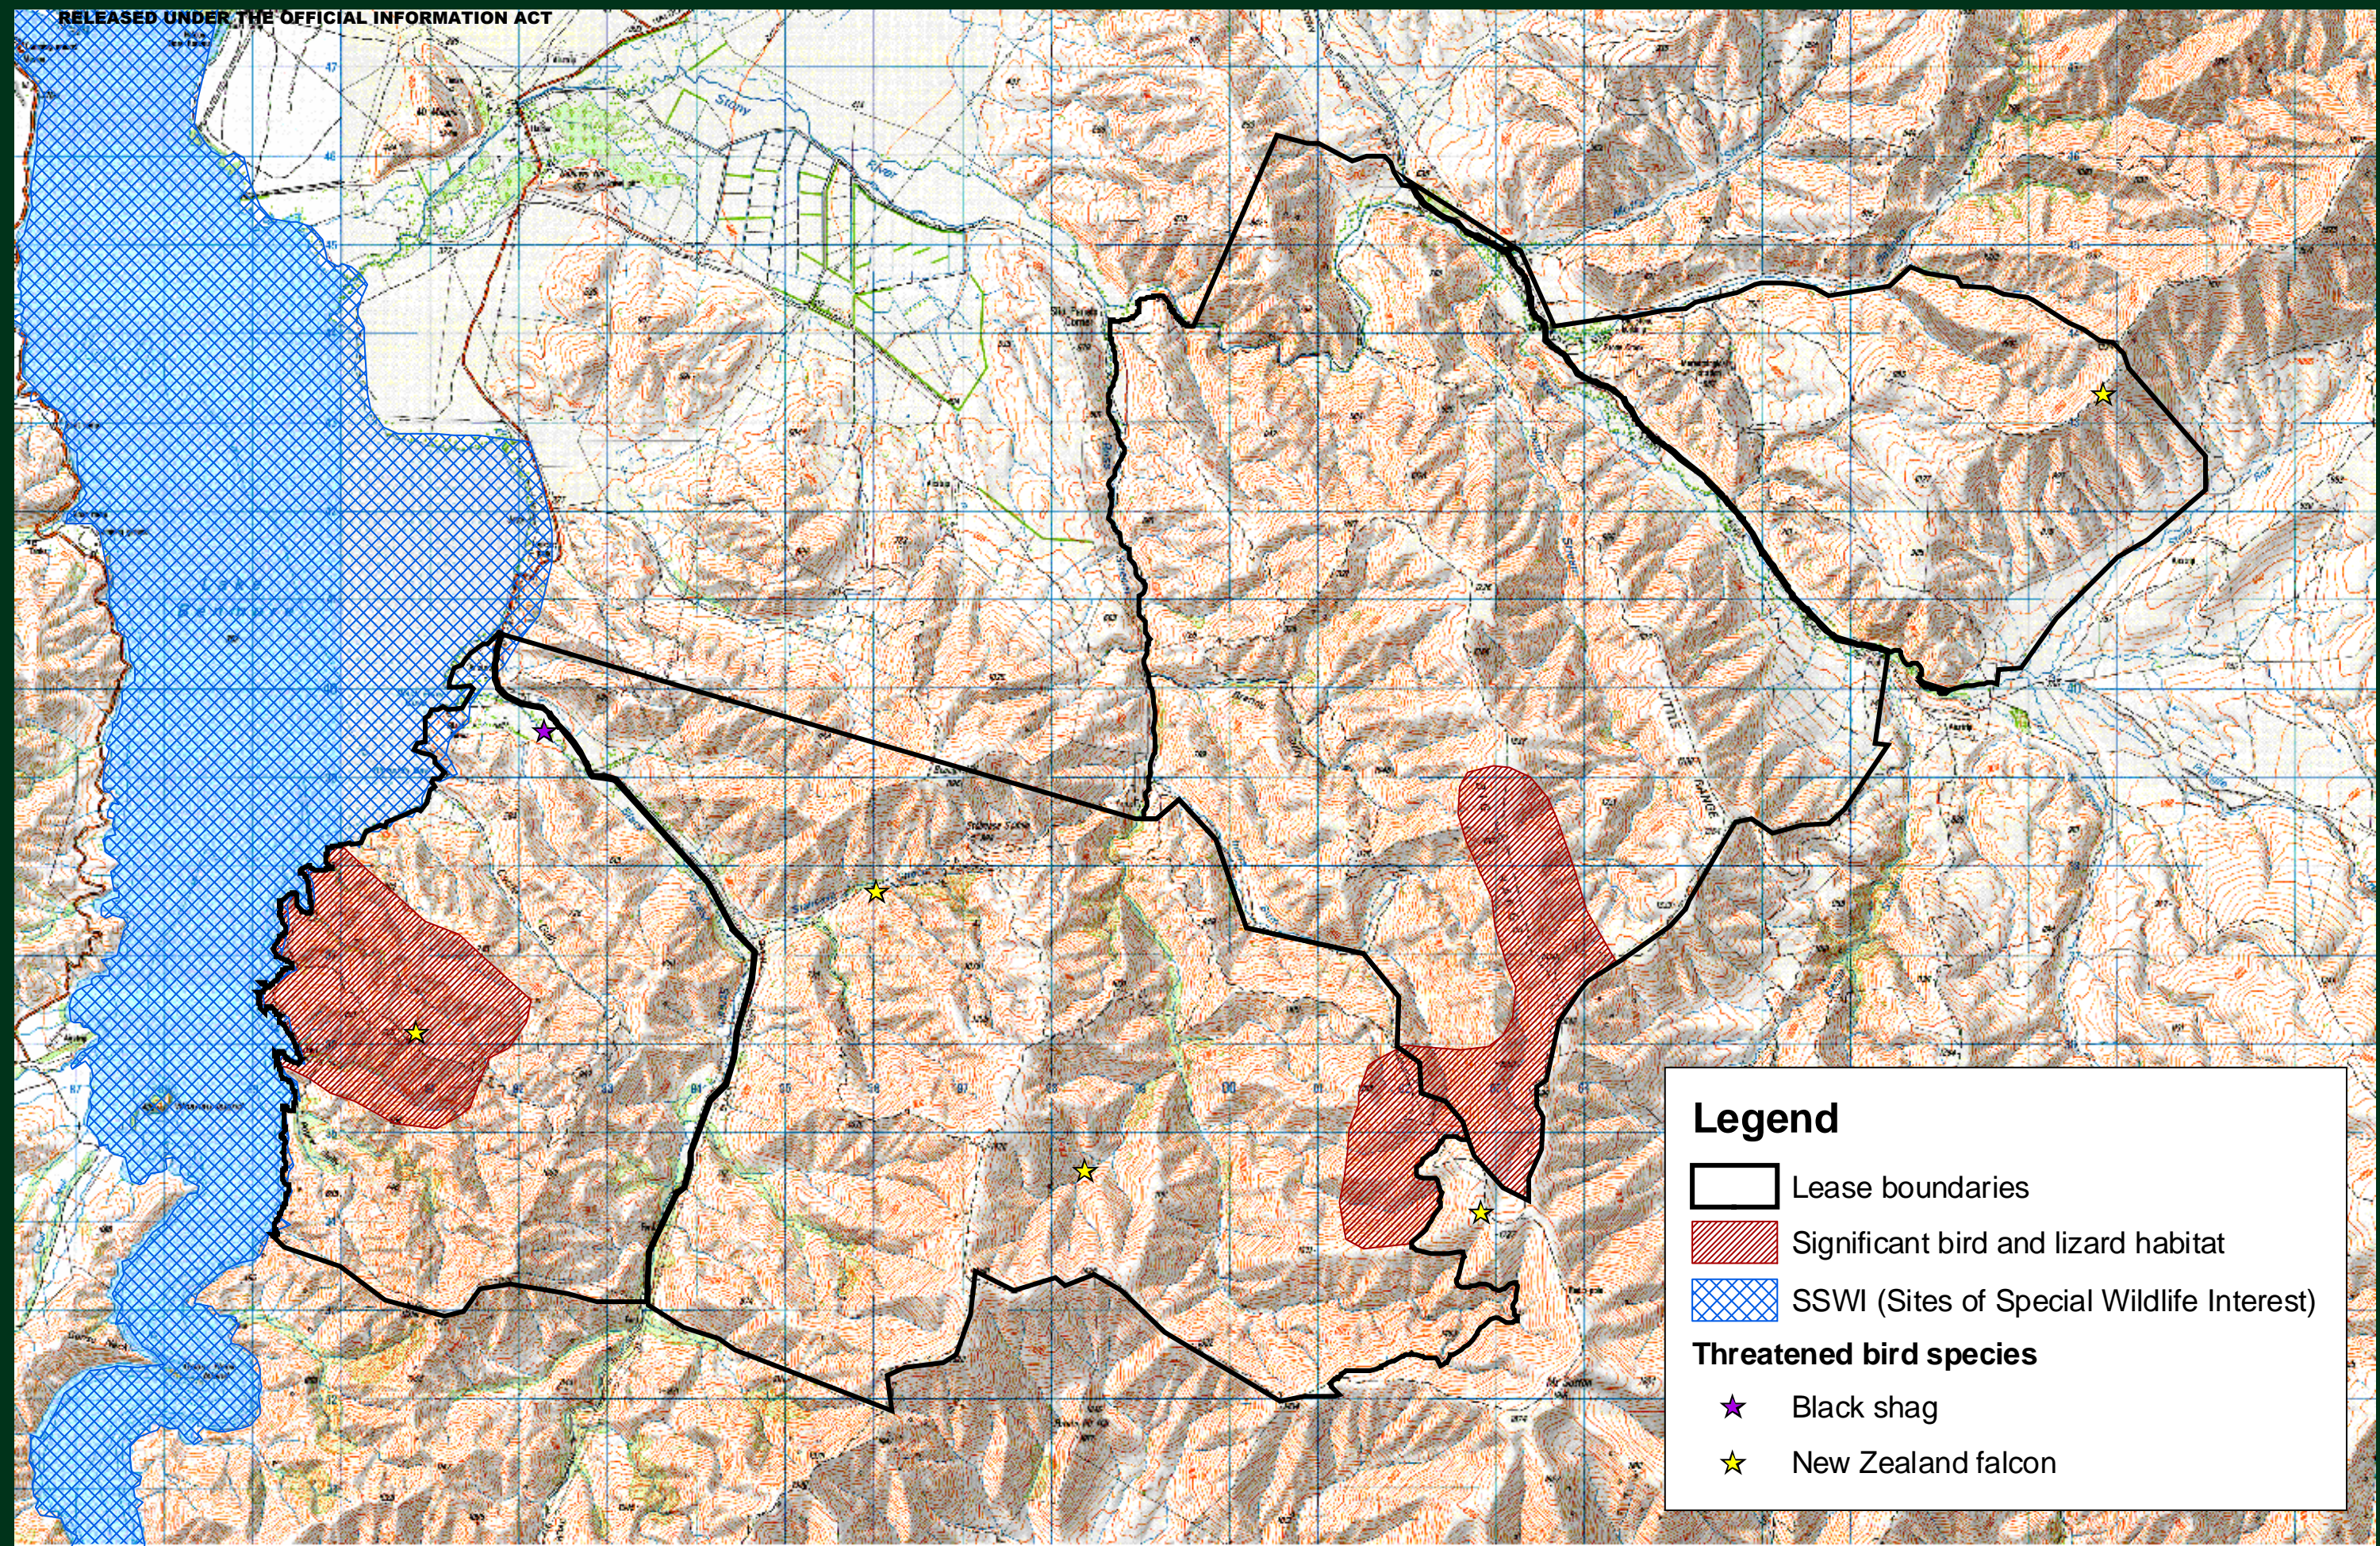

Crown Pastoral Land Tenure Review

Lease name : STONY CREEK

Lease number : PT 019

Plan attaching to the Conservation Resources Report - Bird & Lizard Values Map

The following plan forms page 41 of the Conservation Resources Report provided by the Department of Conservation.

It is released under the Official information Act 1982.

May

08

Legend

- Lease boundaries
- Significant bird and lizard habitat
- SSWI (Sites of Special Wildlife Interest)

Threatened bird species

- Black shag
- New Zealand falcon