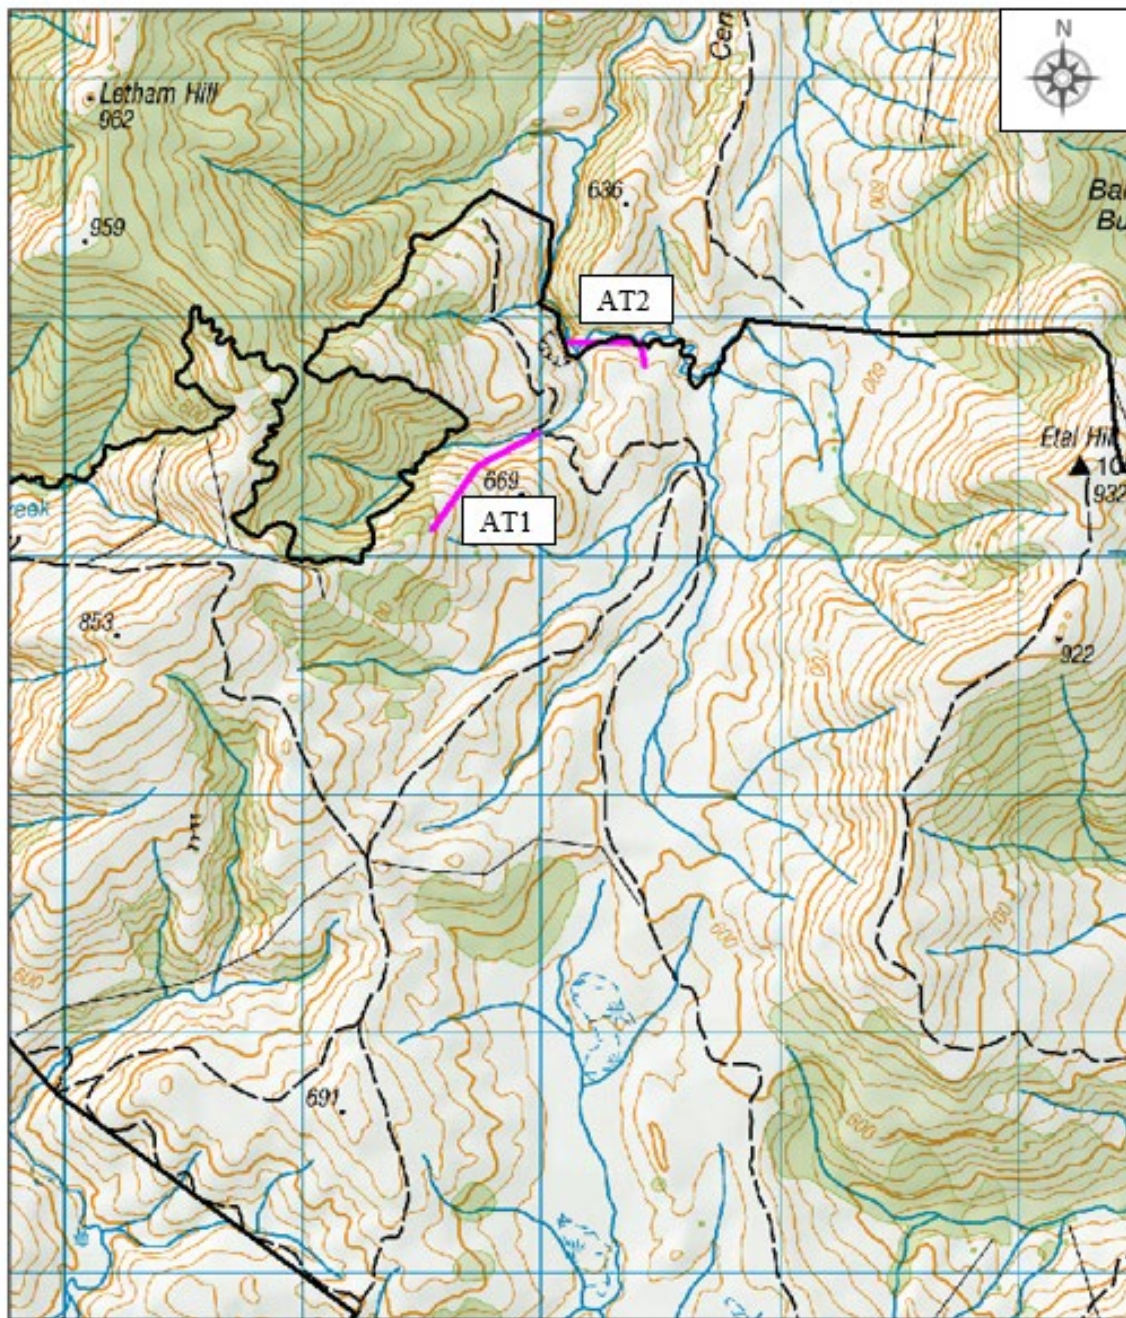

1. Topographical map showing the areas declined to form tracks on Ardross Station.

Ardross Pastoral Lease (PS 028) – Tracking

Discretionary Action Request Summary Map – June 2023 (Scale 1:25,000)

 Pastoral Lease Boundary

 Areas **declined** consent to form tracks (only applicable to areas within the boundaries of the pastoral lease)