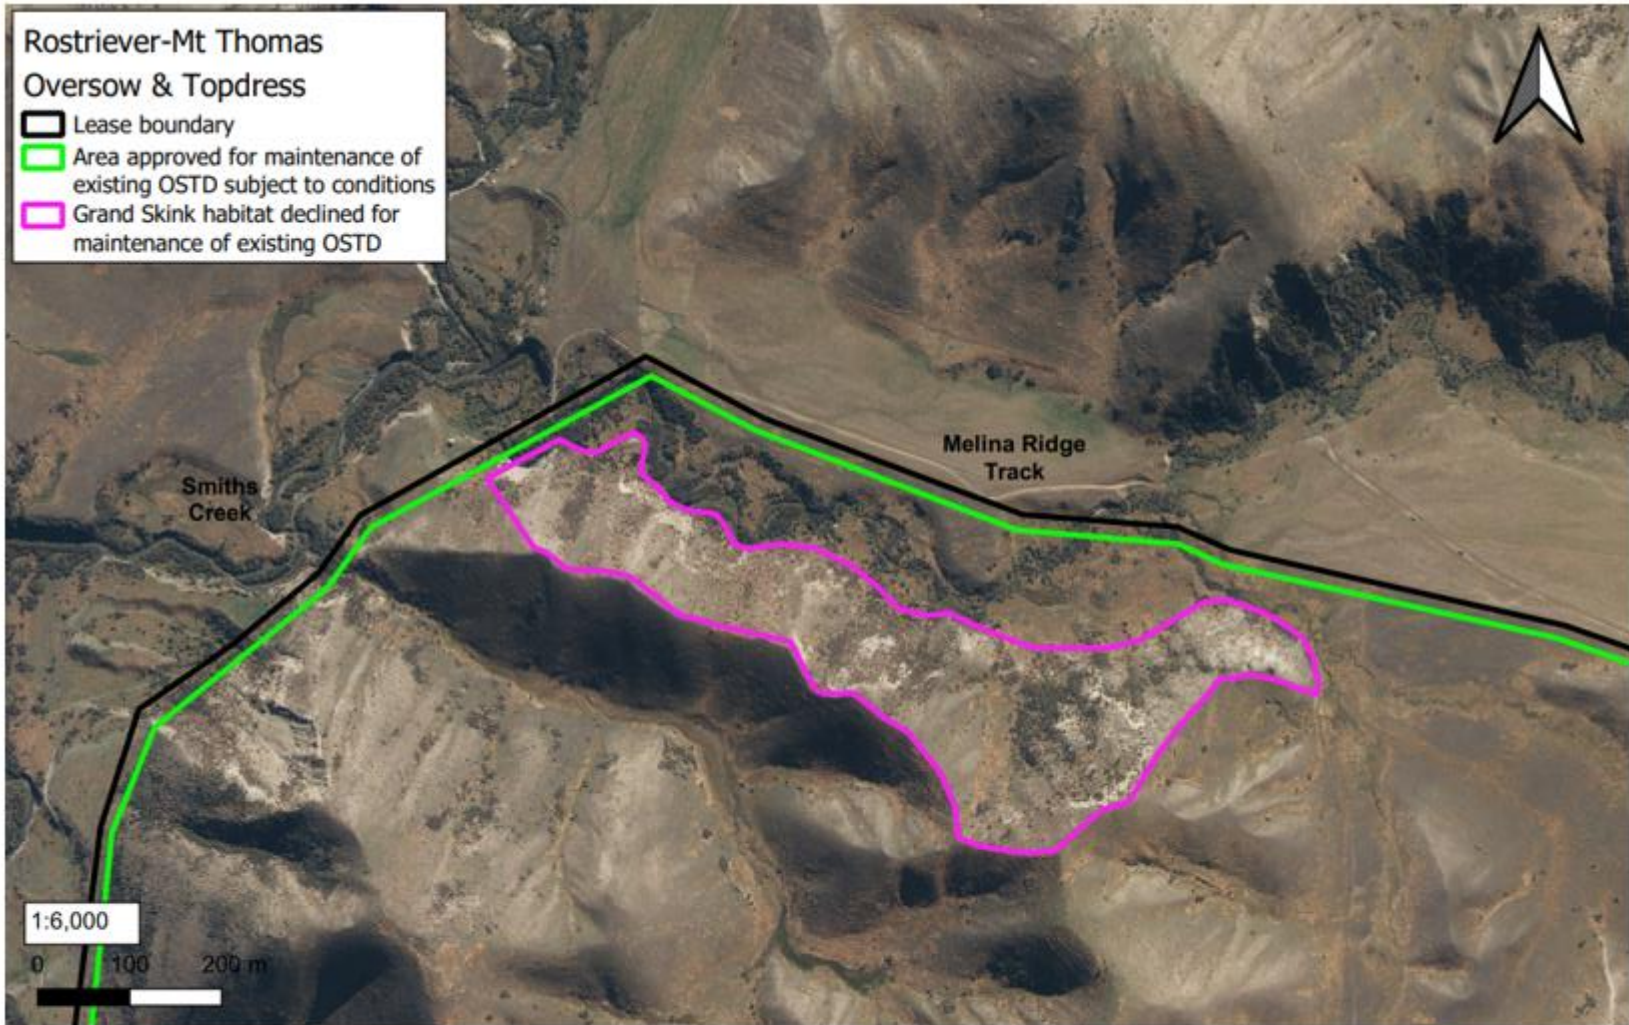

Operational Area

	Lease Registration Reference: Po309 / 12566	Run Name: Rostriever-Mt Thomas	Version date: 8/10/2023	Version:					
	Land District: Otago Land District	Boundary sourced from LINZ Data Service	Sheet 1 of 4	1	2	3	4	5	

Run Name: Rostriever-Mt Thomas	Boundary sourced from LINZ Data Service	Sheet 2 of 4
 Land Information New Zealand	Lease Registration Reference: 12566 / Po309	Version date: 20/4/2023
Land District: Otago Land District	Version: 1 2 3 4 5	 Latham Ag Consulting

	Lease Registration Reference: Po309 / 12566	Run Name: Rostriever-Mt Thomas	Version date: 8/10/2023	Version:					
	Land District: Otago Land District	Boundary sourced from LINZ Data Service	Sheet 3 of 4	1	2	3	4	5	

	Lease Registration Reference: Po309 / 12566	Run Name: Rostriever-Mt Thomas	Version date: 8/10/2023	Version:				
	Land District: Otago Land District	Boundary sourced from LINZ Data Service	Sheet 4 of 4	<table border="1"> <tr> <td>1</td> <td>2</td> <td>3</td> <td>4</td> <td>5</td> </tr> </table>	1	2	3	4
1	2	3	4	5				