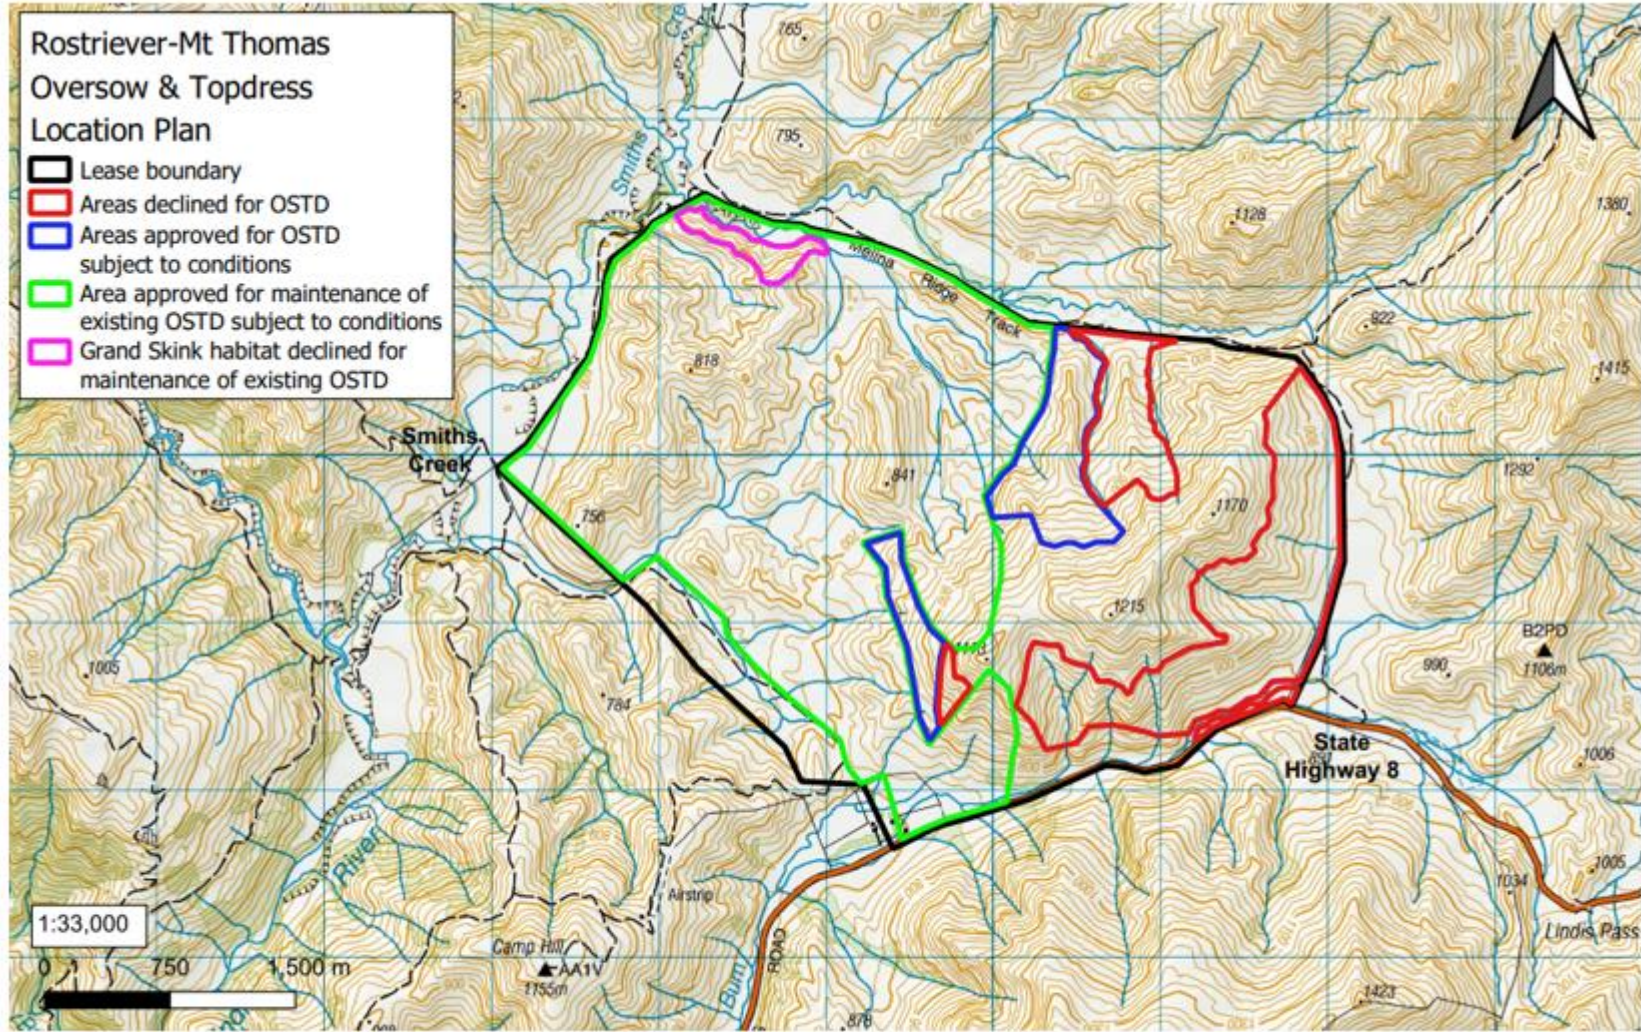

Operational Area

	Lease Registration Reference: Po309 / 12566	Run Name: Rostriever-Mt Thomas	Version date: 8/10/2023	Version:					
	Land District: Otago Land District	Boundary sourced from LINZ Data Service	Sheet 1 of 4	1	2	3	4	5	

Run Name: Rostriever-Mt Thomas	Boundary sourced from LINZ Data Service	Sheet 2 of 4
 Land Information New Zealand	Lease Registration Reference: 12566 / Po309	Version date: 20/4/2023
Land District: Otago Land District	Version: 1 2 3 4 5	 Latham Ag Consulting

	Lease Registration Reference: Po309 / 12566	Run Name: Rostriever-Mt Thomas	Version date: 8/10/2023	Version:					
	Land District: Otago Land District	Boundary sourced from LINZ Data Service	Sheet 3 of 4	1	2	3	4	5	

	Lease Registration Reference: Po309 / 12566	Run Name: Rostriever-Mt Thomas	Version date: 8/10/2023	Version:				
	Land District: Otago Land District	Boundary sourced from LINZ Data Service	Sheet 4 of 4	<table border="1"> <tr> <td>1</td> <td>2</td> <td>3</td> <td>4</td> <td>5</td> </tr> </table>	1	2	3	4
1	2	3	4	5				