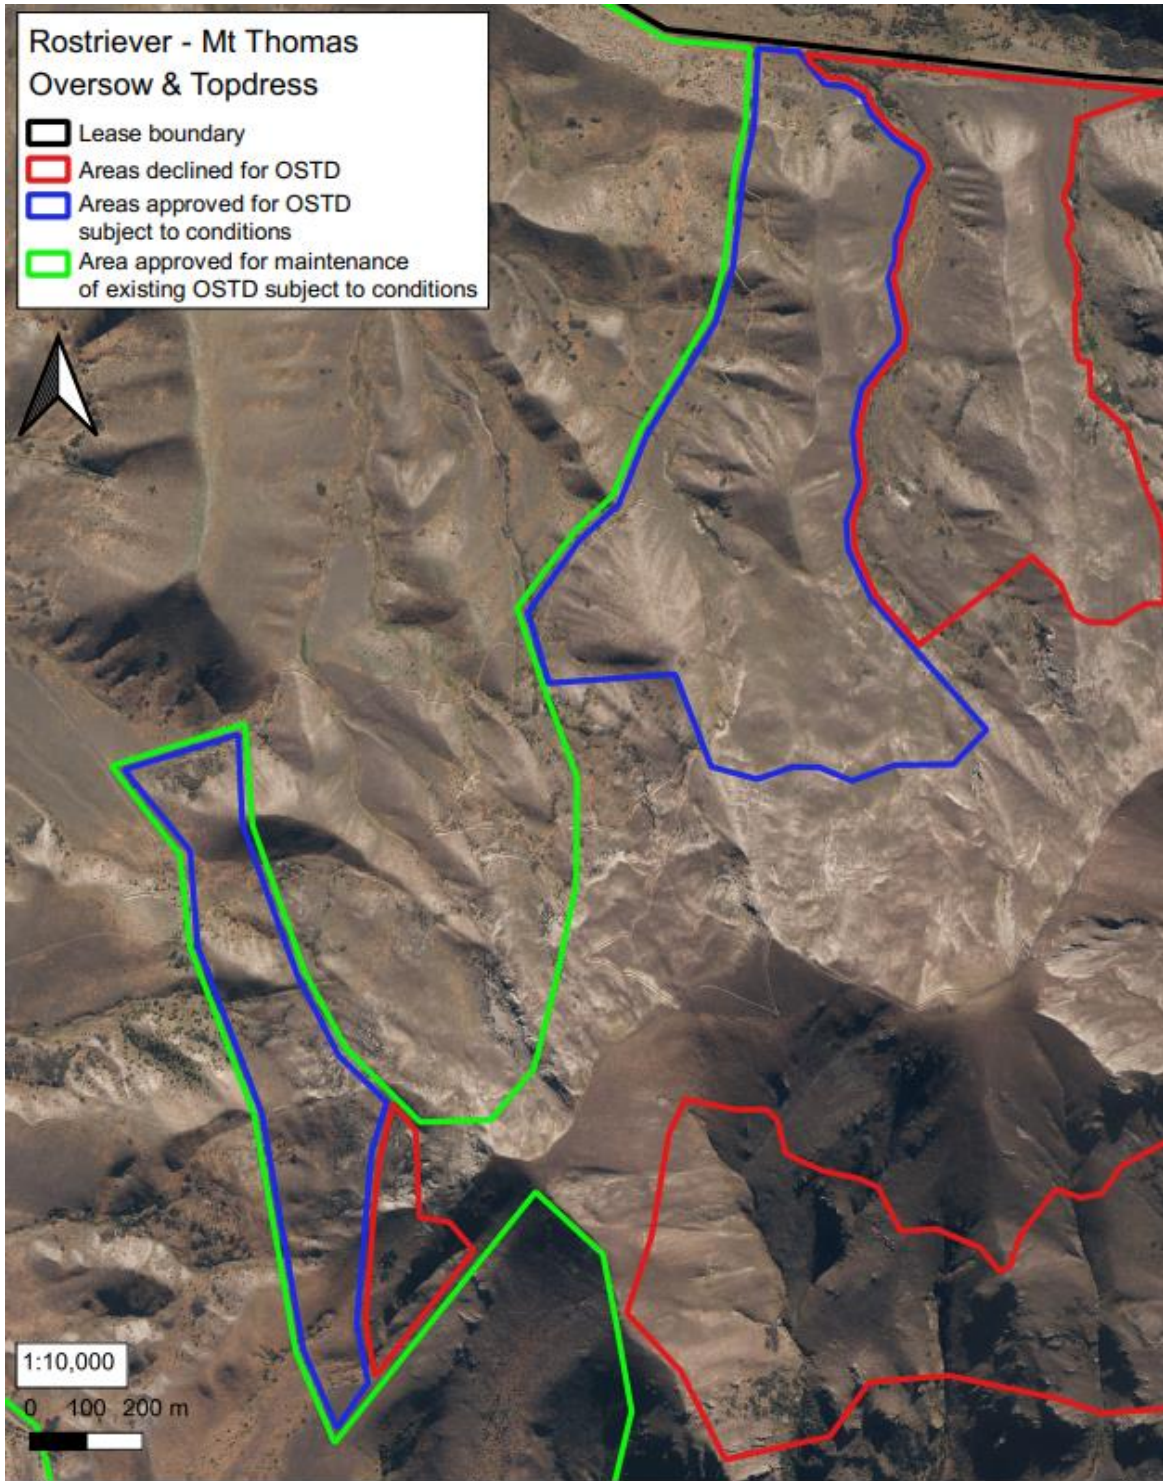

Operational Area

	Lease Registration Reference: Po309 / 12566	Run Name: Rostriever-Mt Thomas	Version date: 8/10/2023	Version:					
	Land District: Otago Land District	Boundary sourced from LINZ Data Service	Sheet 1 of 4	1	2	3	4	5	

Run Name: Rostriever-Mt Thomas	Boundary sourced from LINZ Data Service	Sheet 2 of 4
 Land Information New Zealand	Lease Registration Reference: 12566 / Po309	Version date: 20/4/2023
Land District: Otago Land District	Version: 1 2 3 4 5	 Latham Ag Consulting

	Lease Registration Reference: Po309 / 12566	Run Name: Rostriever-Mt Thomas	Version date: 8/10/2023	Version:					
	Land District: Otago Land District	Boundary sourced from LINZ Data Service	Sheet 3 of 4	1	2	3	4	5	

	Lease Registration Reference: Po309 / 12566	Run Name: Rostriever-Mt Thomas	Version date: 8/10/2023	Version:				
	Land District: Otago Land District	Boundary sourced from LINZ Data Service	Sheet 4 of 4	<table border="1"> <tr> <td>1</td> <td>2</td> <td>3</td> <td>4</td> <td>5</td> </tr> </table>	1	2	3	4
1	2	3	4	5				