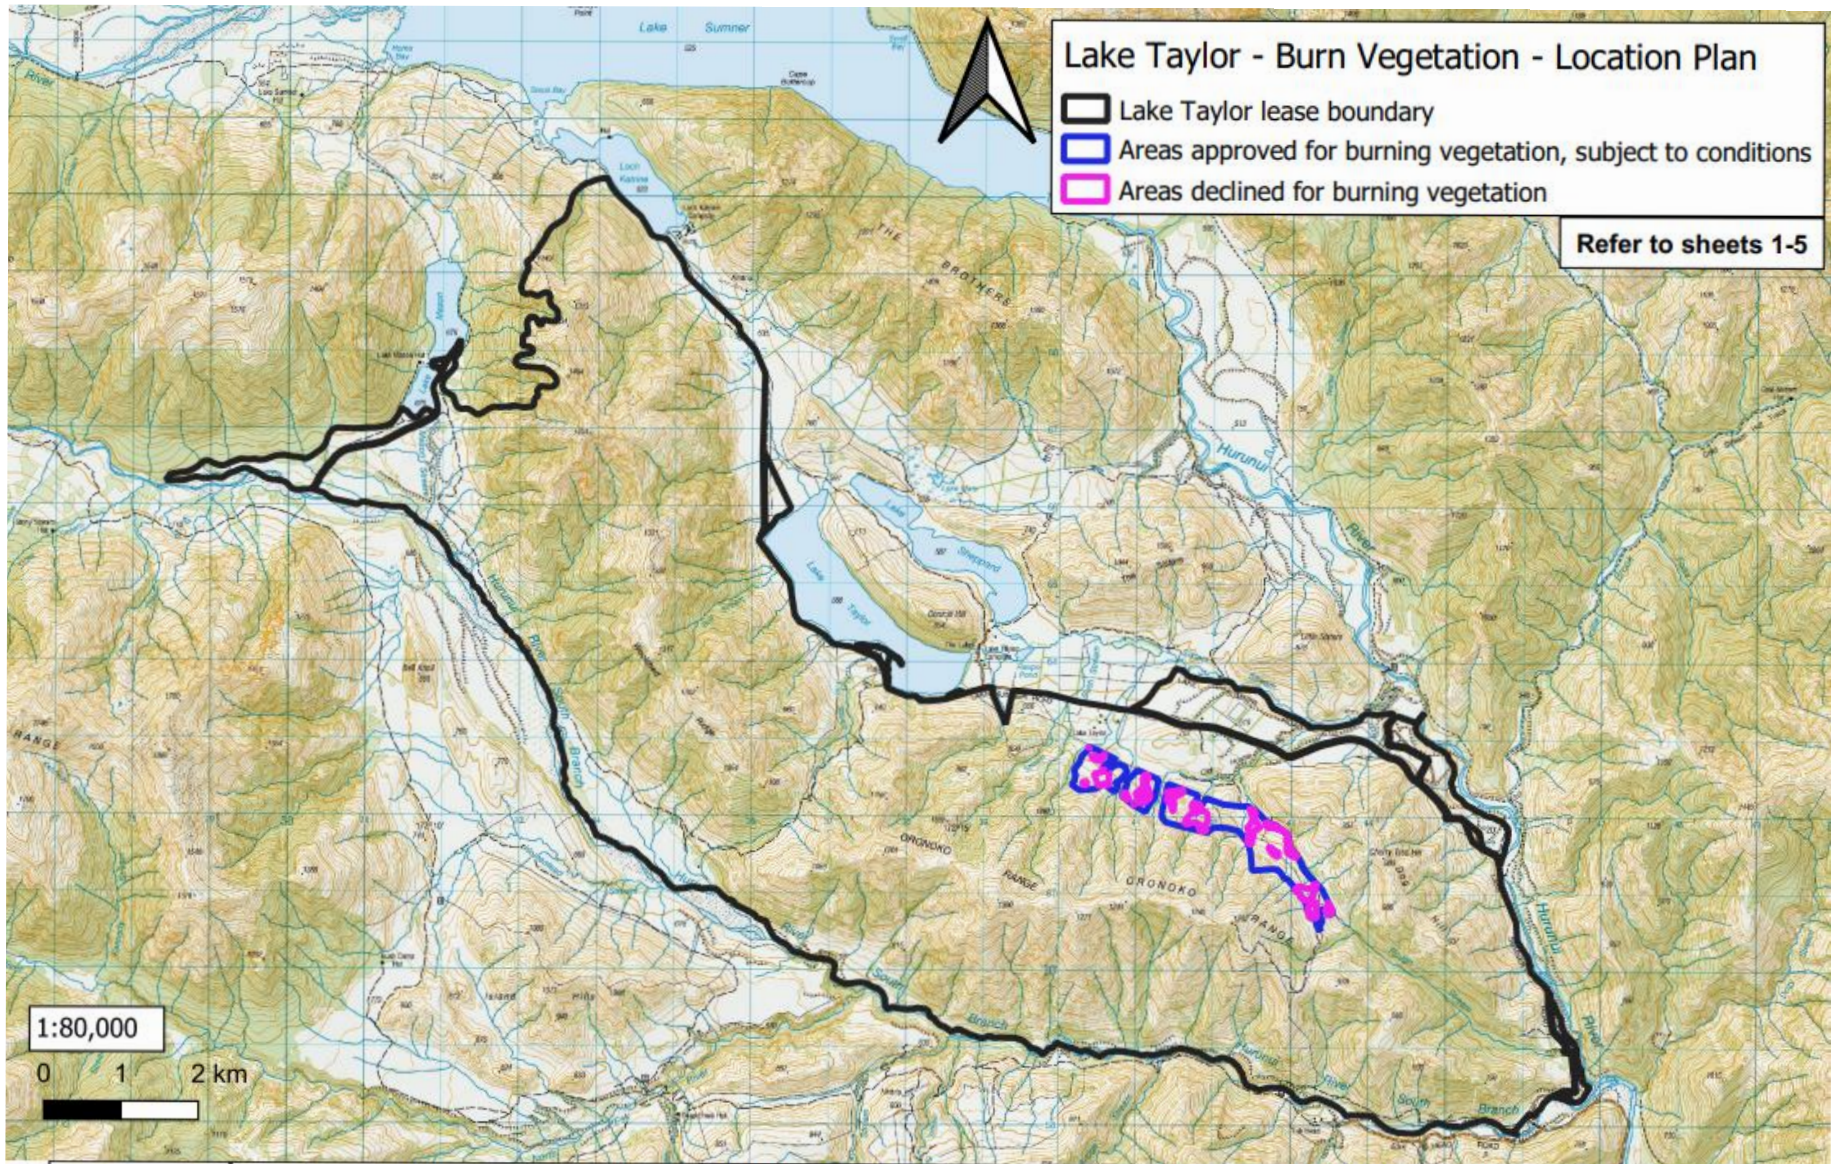

Lease Registration Reference: 12786 / Pc067

Run Name: Lake Taylor

Version date: 10/10/2022

Version:

Land District: Canterbury Land District

Boundary sourced from LINZ Data Service

Sheet 4 of 6

1	2	3	4	5
---	---	---	---	---

Lease Registration Reference: 12786 / Pc067
Land District: Canterbury Land District

Run Name: Lake Taylor
Boundary sourced from LINZ Data Service

Version date: 10/10/2022
Sheet 5 of 6

Version:
1 2 3 4 5

Lake Taylor - Burn Vegetation - Location Plan

- Lake Taylor lease boundary
- Areas approved for burning vegetation, subject to conditions
- Areas declined for burning vegetation

Refer to sheets 1-5

1:80,000

Lease Registration Reference: 12786 / Pc067
 Land District: Canterbury Land District

Run Name: Lake Taylor
 Boundary sourced from LINZ Data Service

Version date: 10/10/2022
 Sheet 6 of 6

Version:
 1 2 3 4 5