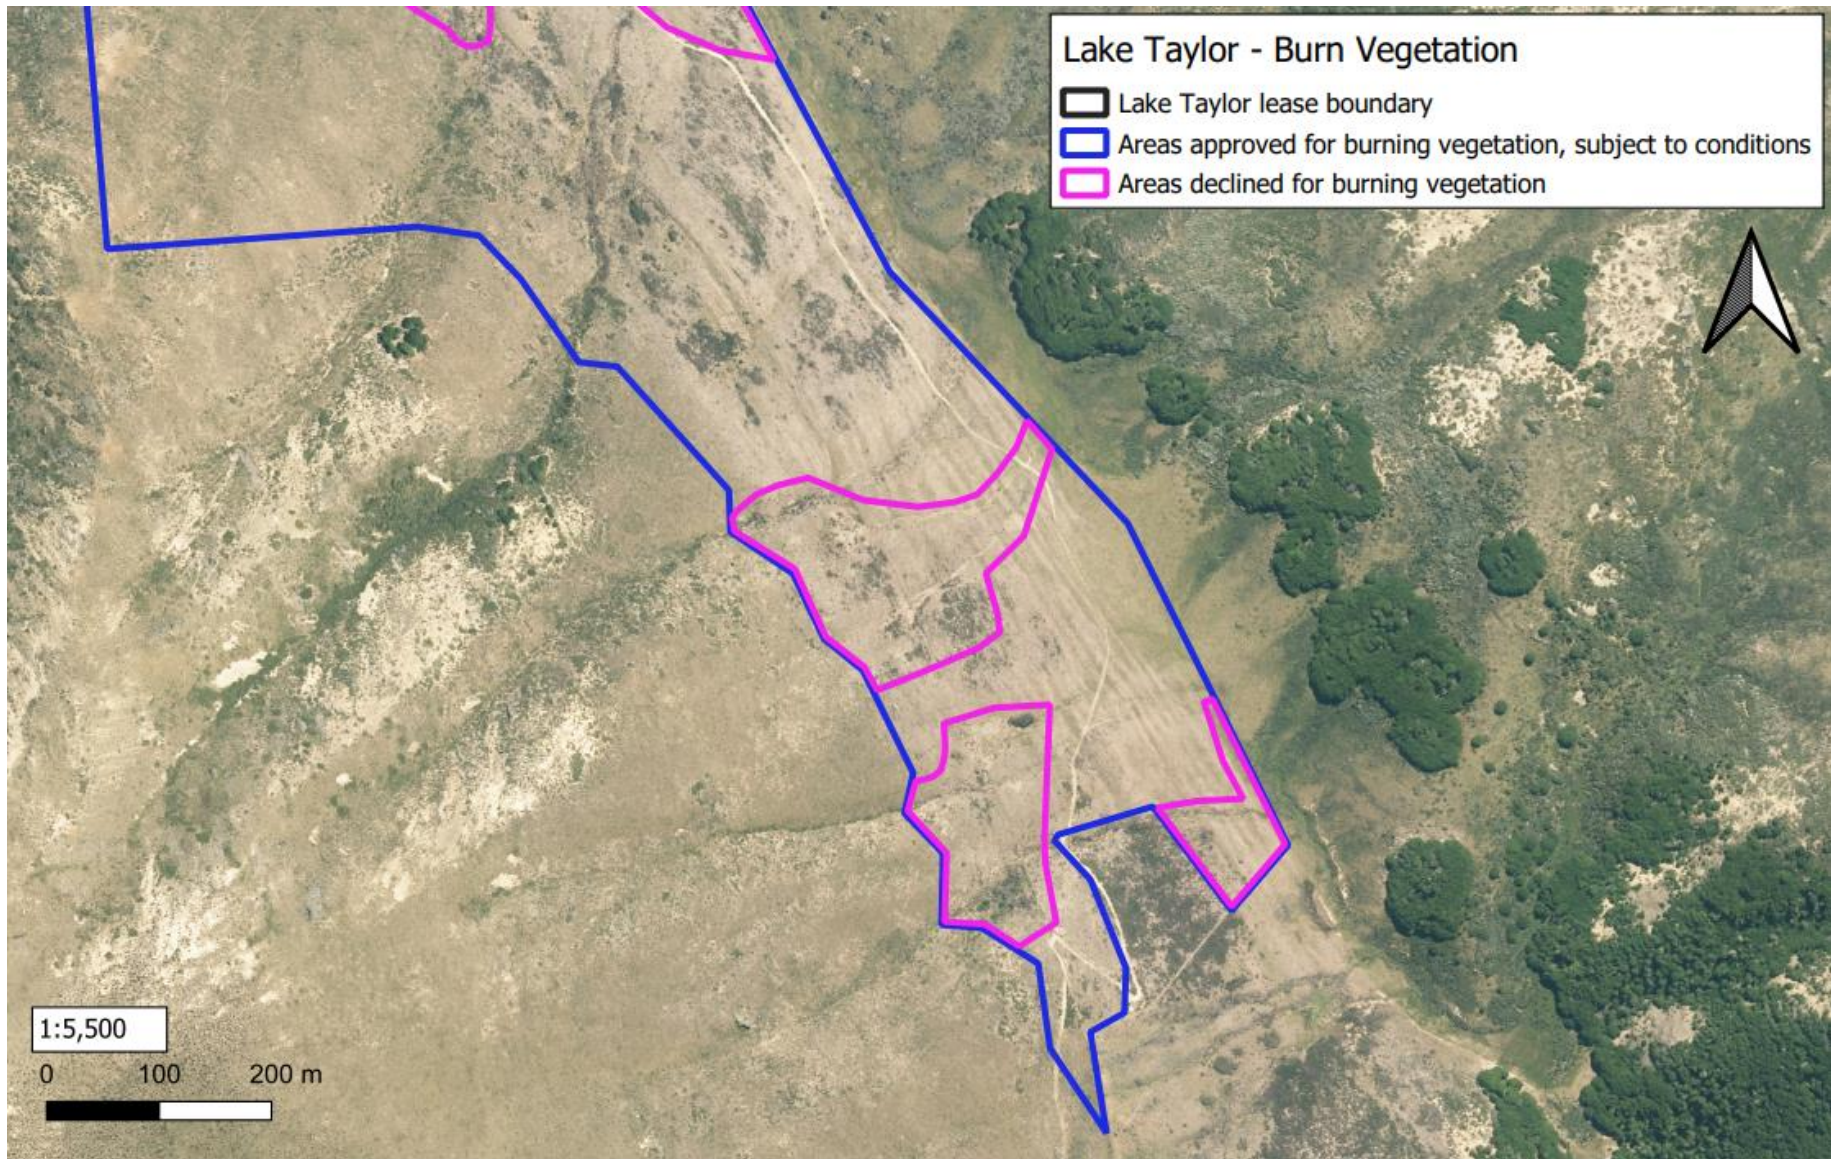

Lake Taylor - Burn Vegetation

- Lake Taylor lease boundary
- Areas approved for burning vegetation, subject to conditions
- Areas declined for burning vegetation

1:5,000
 0 100 200 m

	Lease Registration Reference: 12786 / Pc067	Run Name: Lake Taylor	Version date: 10/10/2022	Version:					
	Land District: Canterbury Land District	Boundary sourced from LINZ Data Service	Sheet 3 of 6	1	2	3	4	5	

Lease Registration Reference: 12786 / Pc067

Run Name: Lake Taylor

Version date: 10/10/2022

Version:

Land District: Canterbury Land District

Boundary sourced from LINZ Data Service

Sheet 4 of 6

1	2	3	4	5
---	---	---	---	---

Lease Registration Reference: 12786 / Pc067
Land District: Canterbury Land District

Run Name: Lake Taylor
Boundary sourced from LINZ Data Service

Version date: 10/10/2022
Sheet 5 of 6

Version:
1 2 3 4 5

Lake Taylor - Burn Vegetation - Location Plan

Run Name: Lake Taylor
 Boundary sourced from LINZ Data Service

Version date: 10/10/2022
 Sheet 6 of 6

Version:
 1 2 3 4 5