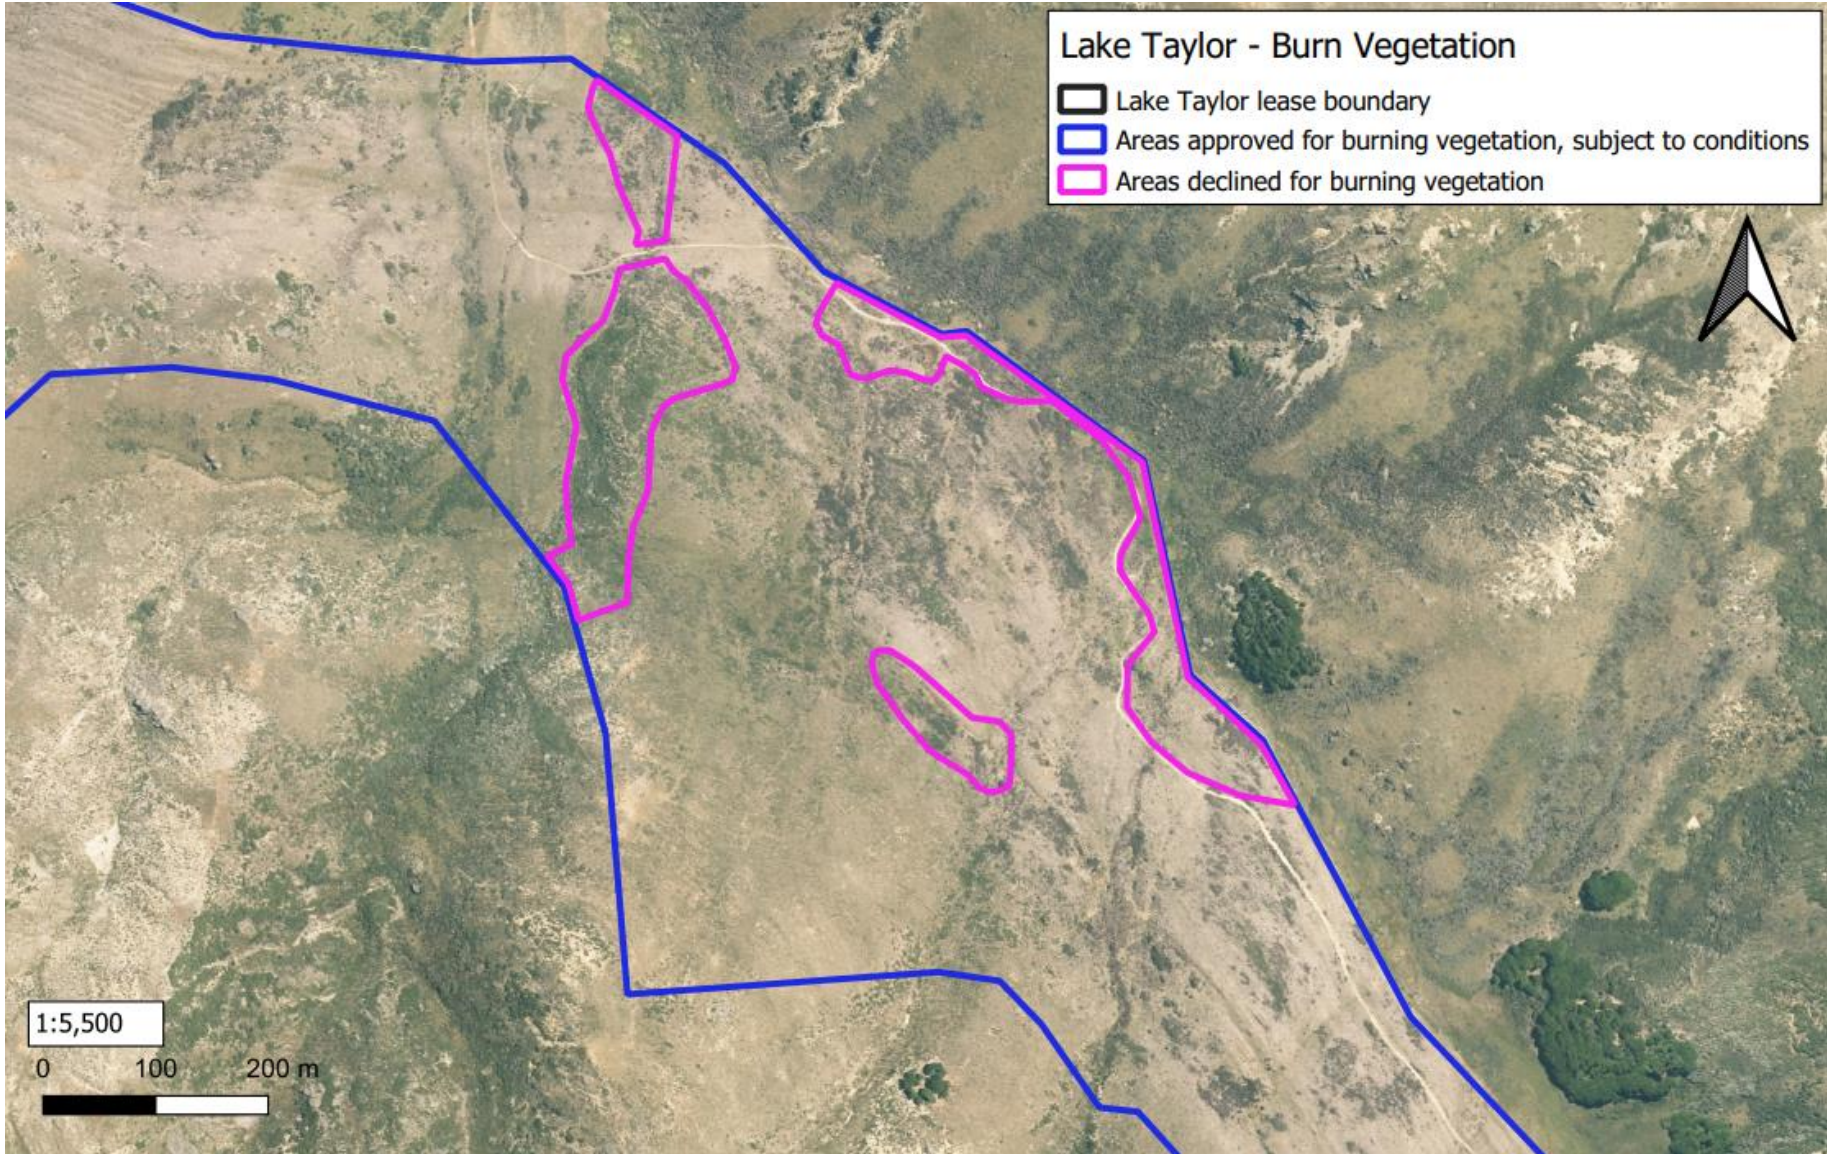

Lake Taylor - Burn Vegetation

- Lake Taylor lease boundary
- Areas approved for burning vegetation, subject to conditions
- Areas declined for burning vegetation

1:5,000
 0 100 200 m

	Lease Registration Reference: 12786 / Pc067	Run Name: Lake Taylor	Version date: 10/10/2022	Version:					
	Land District: Canterbury Land District	Boundary sourced from LINZ Data Service	Sheet 3 of 6	1	2	3	4	5	

Lease Registration Reference: 12786 / Pc067

Run Name: Lake Taylor

Version date: 10/10/2022

Version:

Land District: Canterbury Land District

Boundary sourced from LINZ Data Service

Sheet 4 of 6

1	2	3	4	5
---	---	---	---	---

Lease Registration Reference: 12786 / Pc067
Land District: Canterbury Land District

Run Name: Lake Taylor
Boundary sourced from LINZ Data Service

Version date: 10/10/2022
Sheet 5 of 6

Version:
1 2 3 4 5

Lake Taylor - Burn Vegetation - Location Plan

Run Name: Lake Taylor
 Boundary sourced from LINZ Data Service

Version date: 10/10/2022
 Sheet 6 of 6

Version:
 1 2 3 4 5