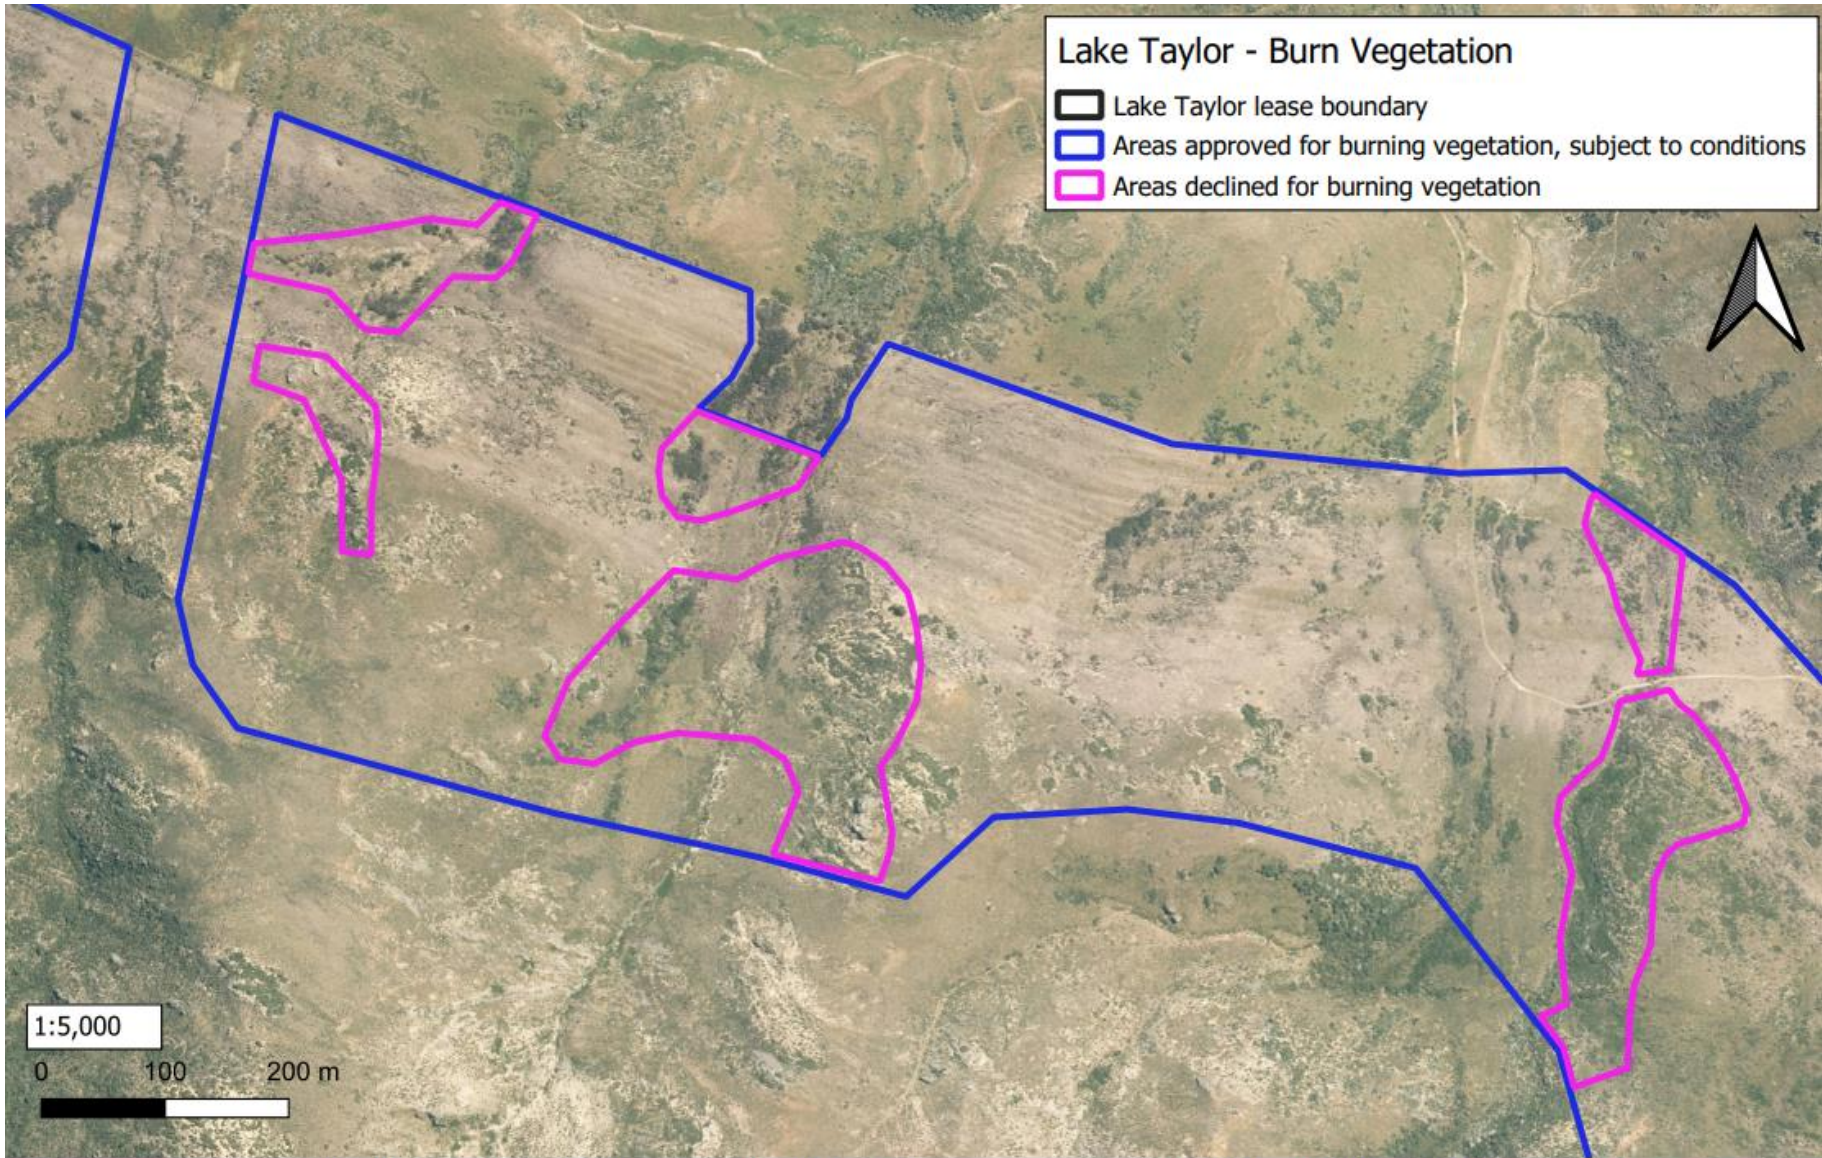

Lease Registration Reference: 12786 / Pc067

Run Name: Lake Taylor

Version date: 10/10/2022

Version:

Land District: Canterbury Land District

Boundary sourced from LINZ Data Service

Sheet 2 of 6

1	2	3	4	5
---	---	---	---	---

Lease Registration Reference: 12786 / Pc067

Run Name: Lake Taylor

Version date: 10/10/2022

Version:

Land District: Canterbury Land District

Boundary sourced from LINZ Data Service

Sheet 4 of 6

1	2	3	4	5
---	---	---	---	---

Lease Registration Reference: 12786 / Pc067
Land District: Canterbury Land District

Run Name: Lake Taylor
Boundary sourced from LINZ Data Service

Version date: 10/10/2022
Sheet 5 of 6

Version:
1 2 3 4 5

Lake Taylor - Burn Vegetation - Location Plan

Run Name: Lake Taylor
 Boundary sourced from LINZ Data Service

Version date: 10/10/2022
 Sheet 6 of 6

Version:
 1 2 3 4 5