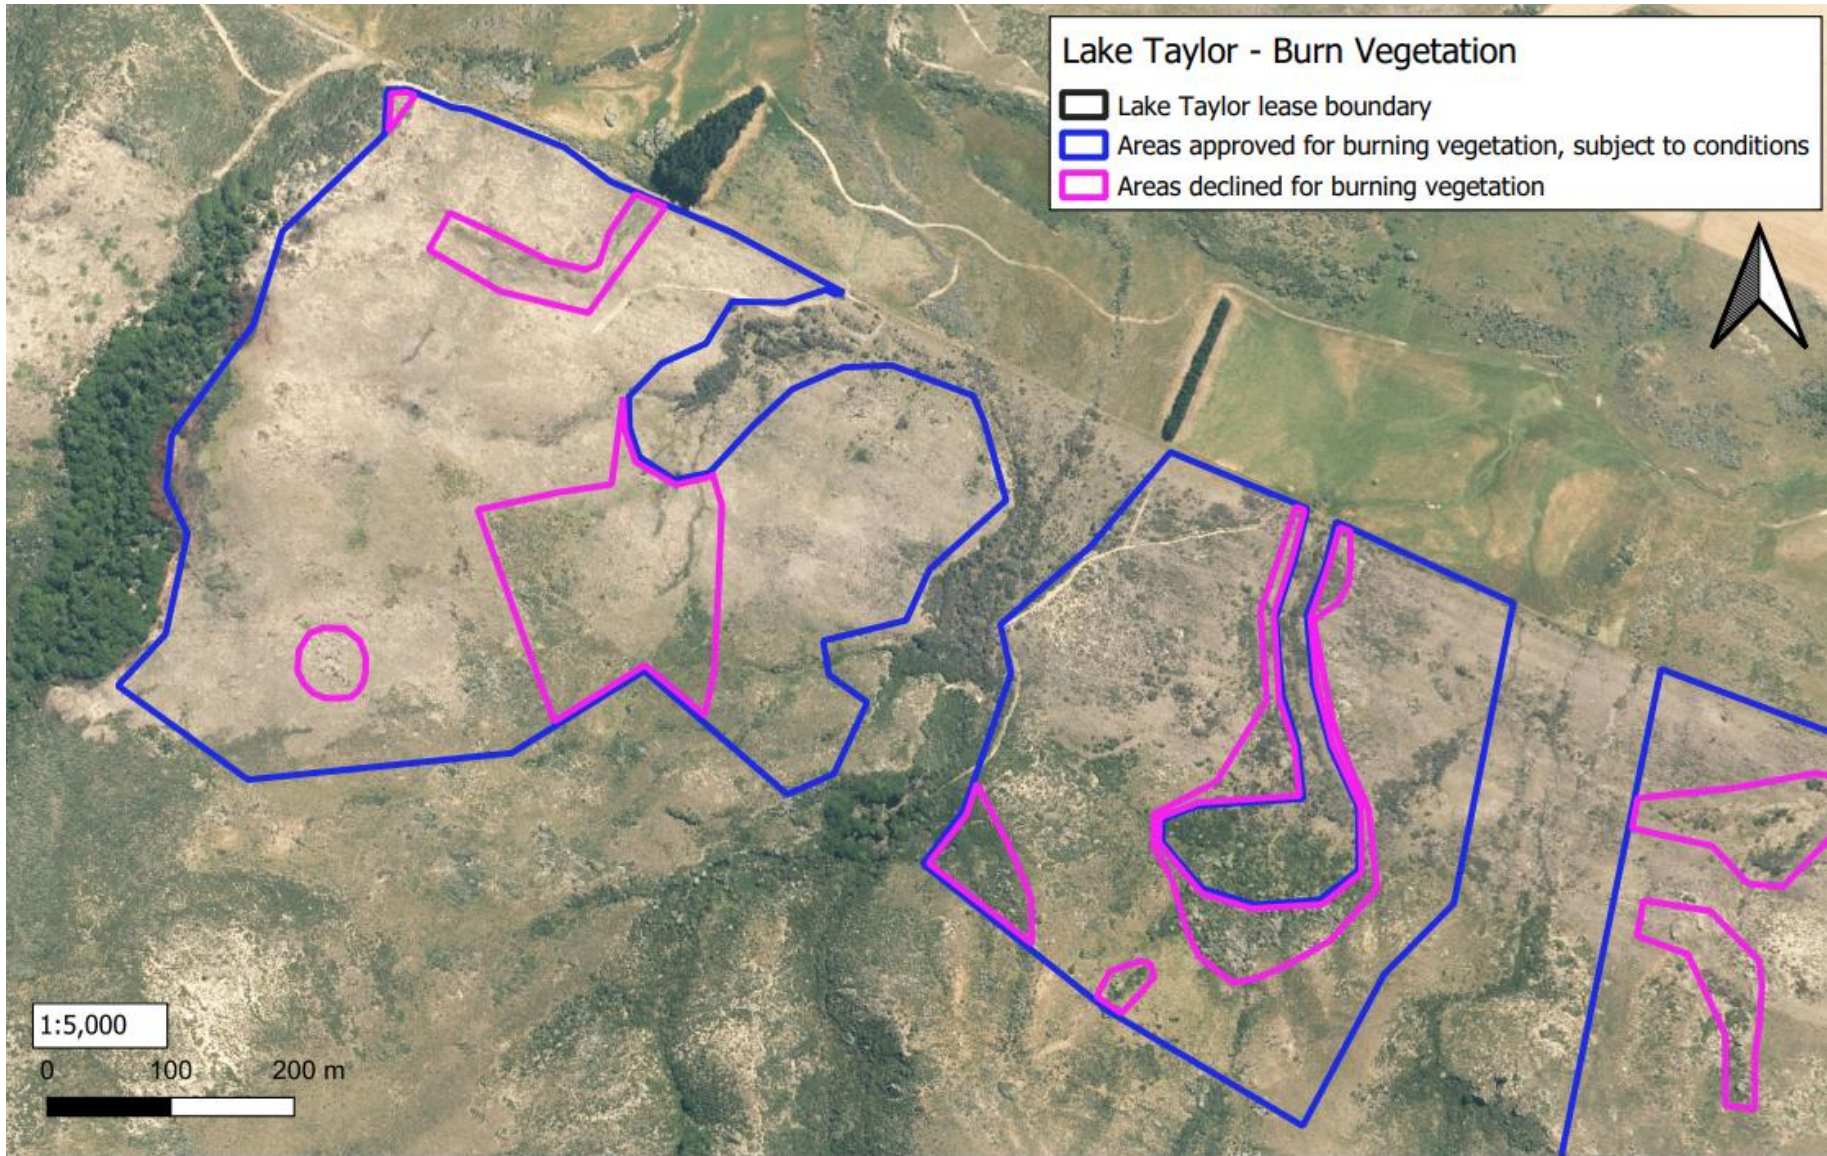

Lease Registration Reference: 12786 / Pc067

Run Name: Lake Taylor

Version date: 10/10/2022

Version:

Land District: Canterbury Land District

Boundary sourced from LINZ Data Service

Sheet 2 of 6

1	2	3	4	5
---	---	---	---	---

Lease Registration Reference: 12786 / Pc067

Run Name: Lake Taylor

Version date: 10/10/2022

Version:

Land District: Canterbury Land District

Boundary sourced from LINZ Data Service

Sheet 4 of 6

1	2	3	4	5
---	---	---	---	---

Lease Registration Reference: 12786 / Pc067
Land District: Canterbury Land District

Run Name: Lake Taylor
Boundary sourced from LINZ Data Service

Version date: 10/10/2022
Sheet 5 of 6

Version:
1 2 3 4 5

Lake Taylor - Burn Vegetation - Location Plan

Run Name: Lake Taylor
 Boundary sourced from LINZ Data Service

Version date: 10/10/2022
 Sheet 6 of 6

Version:
 1 2 3 4 5