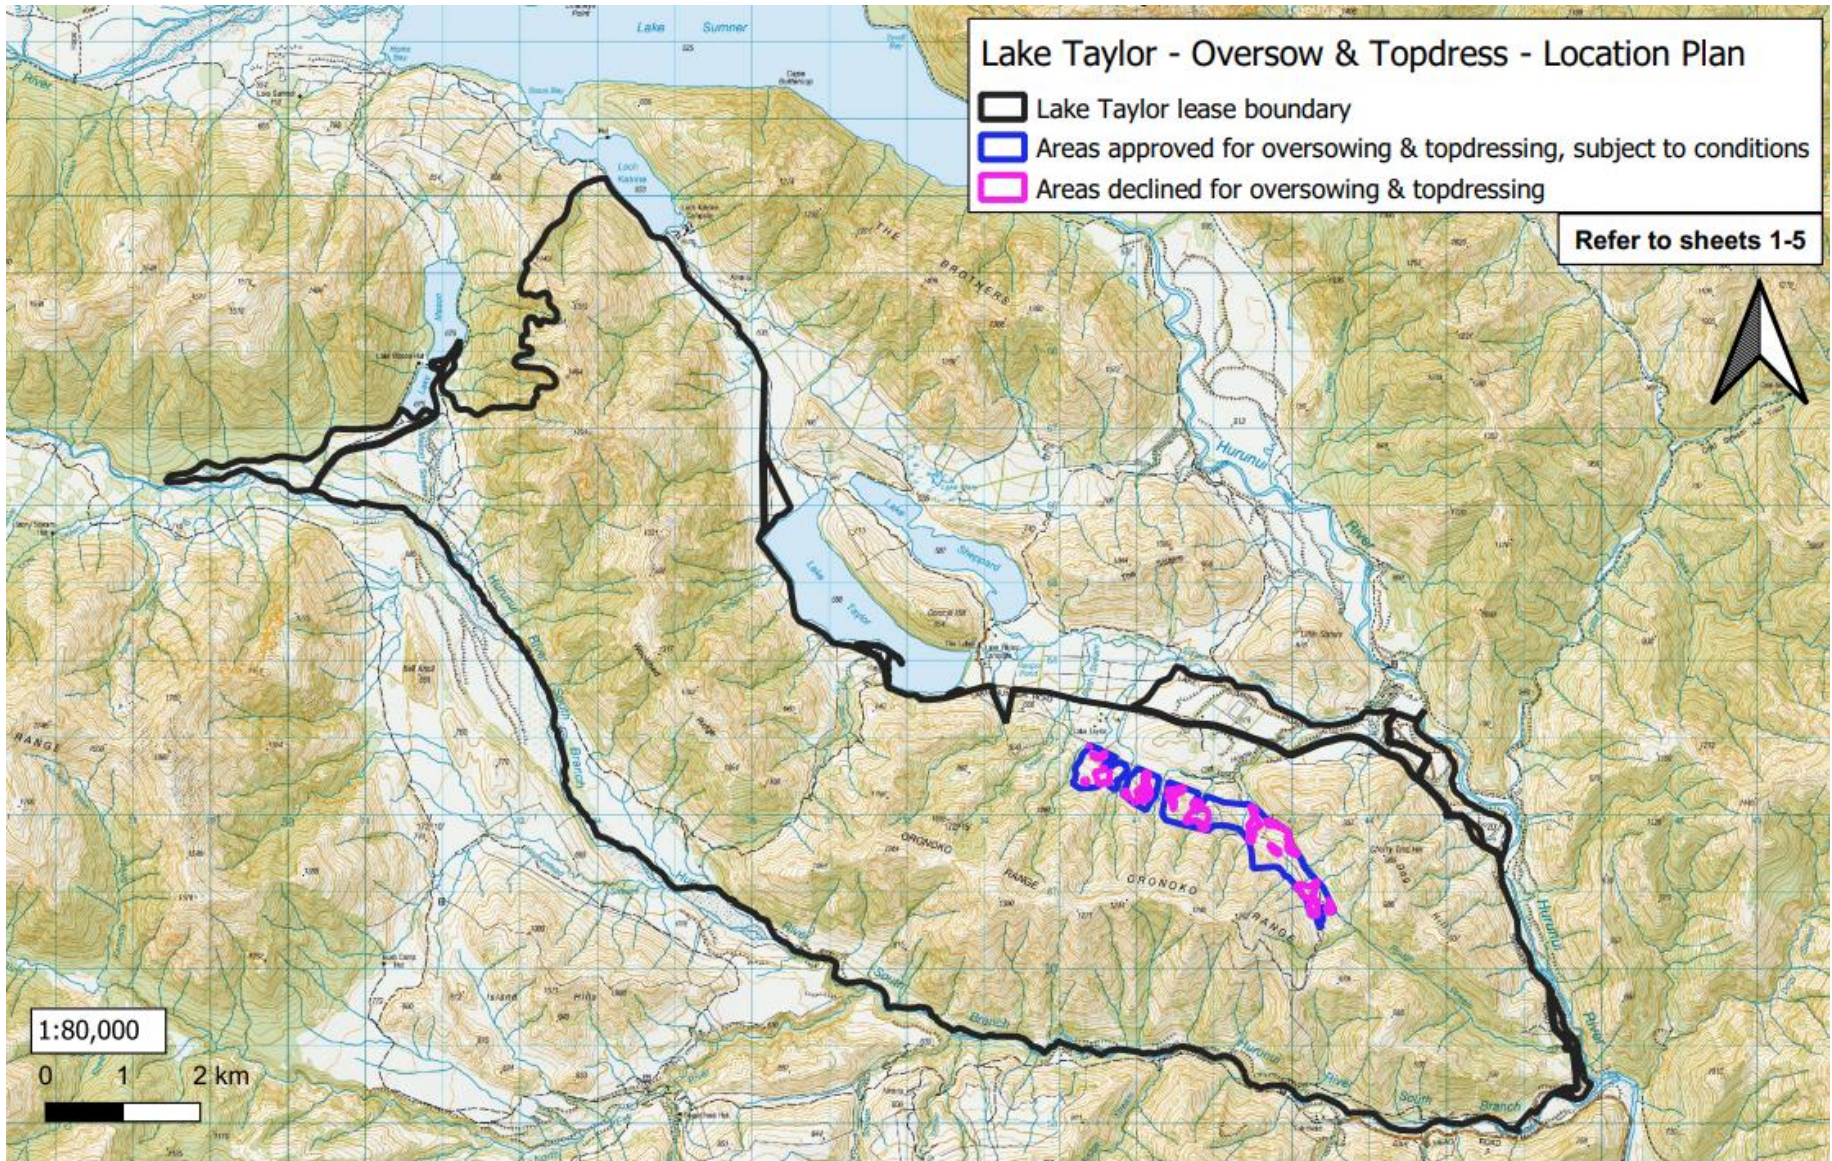

Lease Registration Reference: 12786 / Pc067

Run Name: Lake Taylor

Version date: 10/10/2022

Version:

Land District: Canterbury Land District

Boundary sourced from LINZ Data Service

Sheet 3 of 6

1	2	3	4	5
---	---	---	---	---

	Lease Registration Reference: 12786 / Pc067	Run Name: Lake Taylor	Version date: 10/10/2022	Version:					
	Land District: Canterbury Land District	Boundary sourced from LINZ Data Service	Sheet 4 of 6	1	2	3	4	5	

Lease Registration Reference: 12786 / Pc067
Land District: Canterbury Land District

Run Name: Lake Taylor
Boundary sourced from LINZ Data Service

Version date: 10/10/2022
Sheet 5 of 6

Version:
1 2 3 4 5

Lease Registration Reference: 12786 / Pc067

Land District: Canterbury Land District

Run Name: Lake Taylor

Boundary sourced from LINZ Data Service

Version date: 10/10/2022

Sheet 6 of 6

Version:

1 2 3 4 5