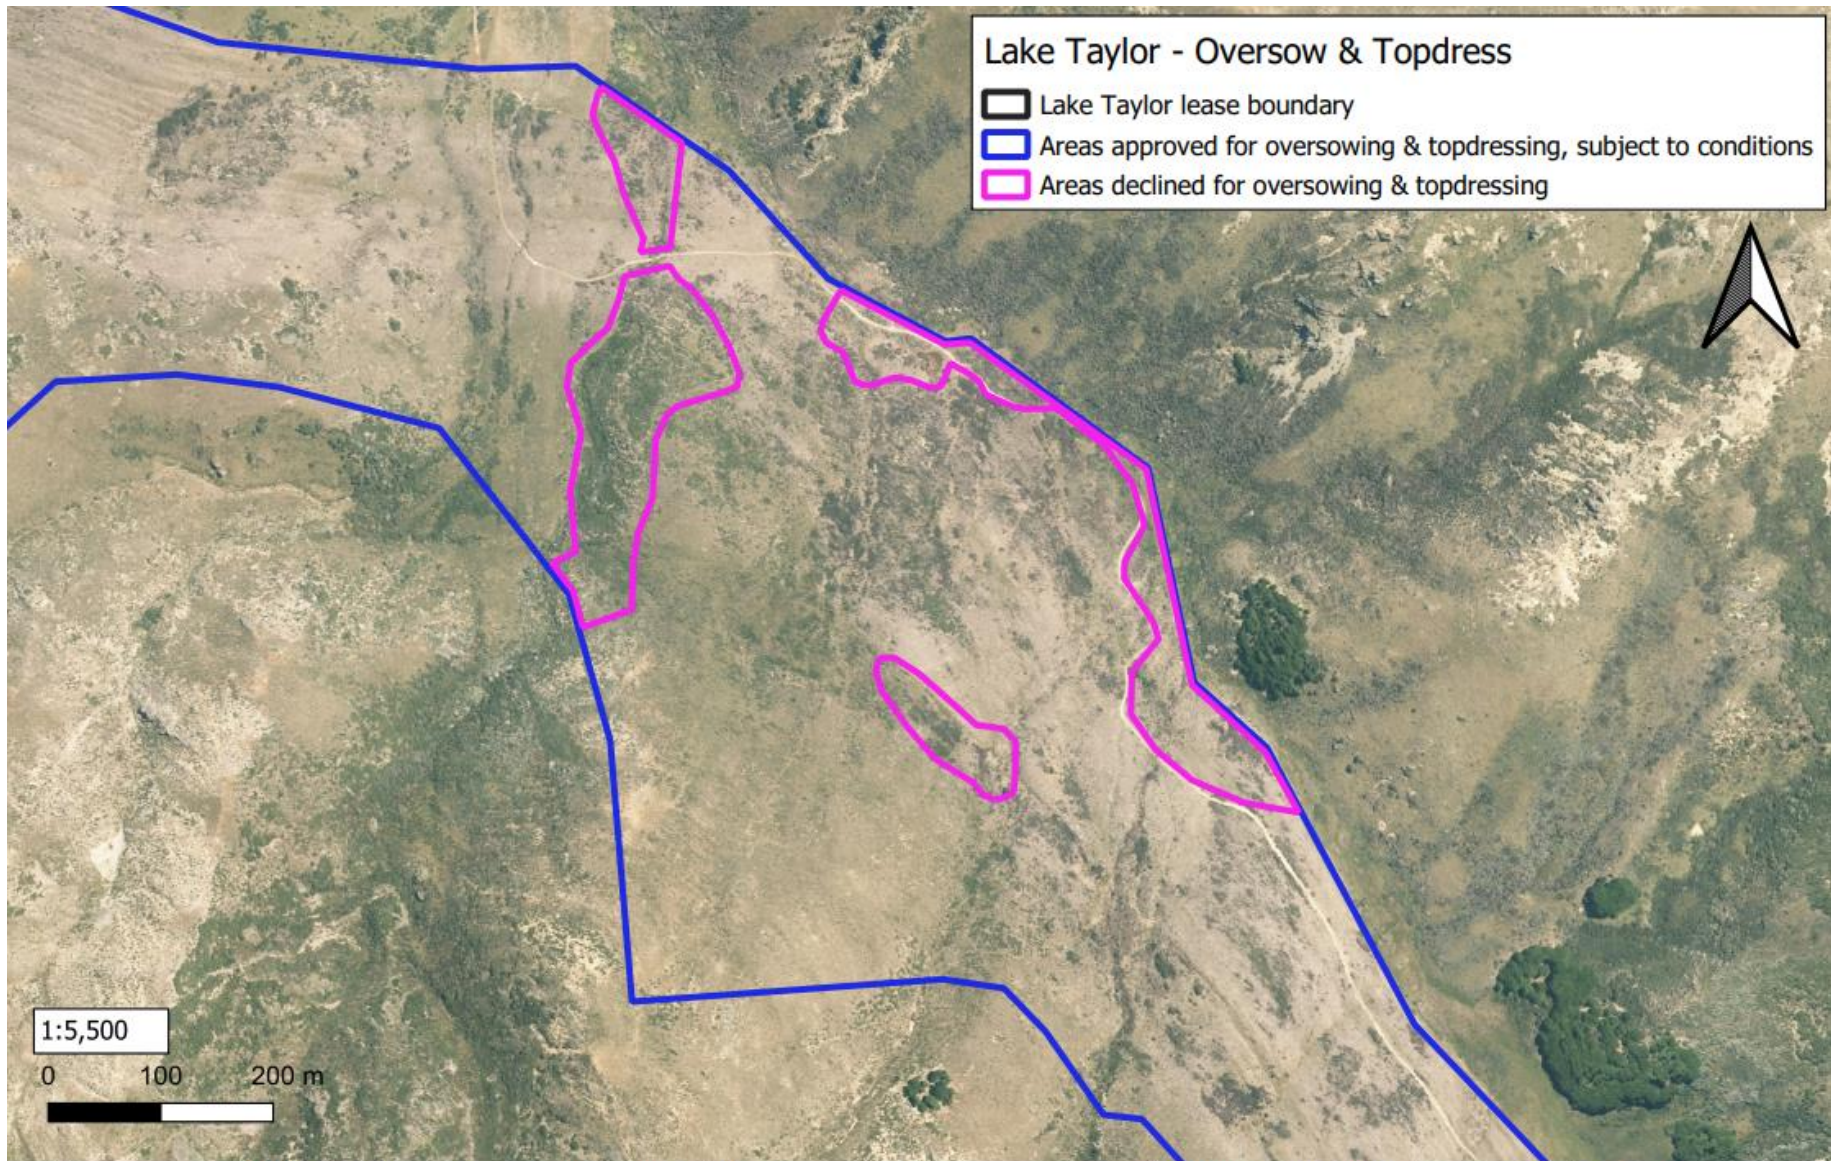

Lease Registration Reference: 12786 / Pc067

Run Name: Lake Taylor

Version date: 10/10/2022

Version:

Land District: Canterbury Land District

Boundary sourced from LINZ Data Service

Sheet 3 of 6

1	2	3	4	5
---	---	---	---	---

	Lease Registration Reference: 12786 / Pc067	Run Name: Lake Taylor	Version date: 10/10/2022	Version:					
	Land District: Canterbury Land District	Boundary sourced from LINZ Data Service	Sheet 4 of 6	1	2	3	4	5	

Lease Registration Reference: 12786 / Pc067
Land District: Canterbury Land District

Run Name: Lake Taylor
Boundary sourced from LINZ Data Service

Version date: 10/10/2022
Sheet 5 of 6

Version:
1 2 3 4 5

Lease Registration Reference: 12786 / Pc067

Land District: Canterbury Land District

Run Name: Lake Taylor

Boundary sourced from LINZ Data Service

Version date: 10/10/2022

Sheet 6 of 6

Version:

1 2 3 4 5