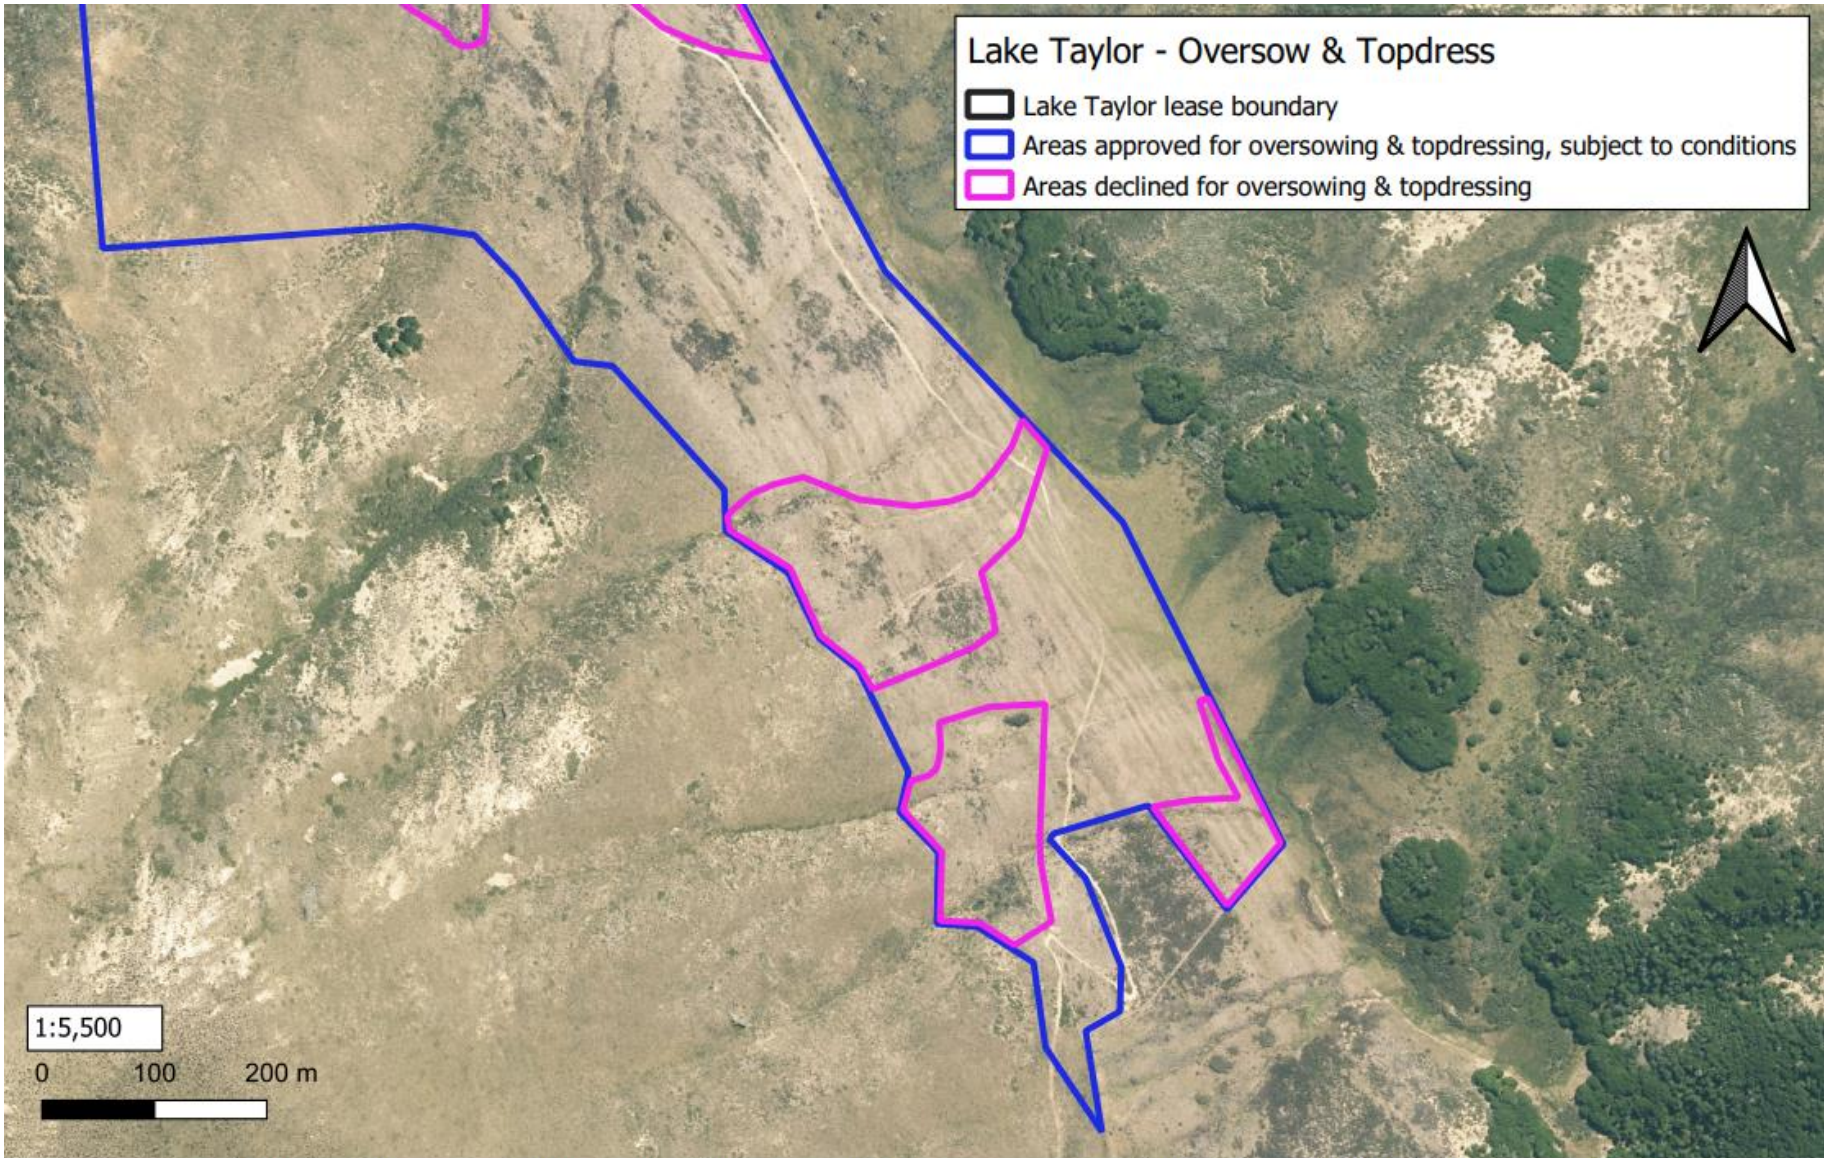

Lease Registration Reference: 12786 / Pc067

Run Name: Lake Taylor

Version date: 10/10/2022

Version:

Land District: Canterbury Land District

Boundary sourced from LINZ Data Service

Sheet 3 of 6

1	2	3	4	5
---	---	---	---	---

	Lease Registration Reference: 12786 / Pc067	Run Name: Lake Taylor	Version date: 10/10/2022	Version:					
	Land District: Canterbury Land District	Boundary sourced from LINZ Data Service	Sheet 4 of 6	1	2	3	4	5	

Lease Registration Reference: 12786 / Pc067
Land District: Canterbury Land District

Run Name: Lake Taylor
Boundary sourced from LINZ Data Service

Version date: 10/10/2022
Sheet 5 of 6

Version:
1 2 3 4 5

Lease Registration Reference: 12786 / Pc067

Land District: Canterbury Land District

Run Name: Lake Taylor

Boundary sourced from LINZ Data Service

Version date: 10/10/2022

Sheet 6 of 6

Version:

1 2 3 4 5