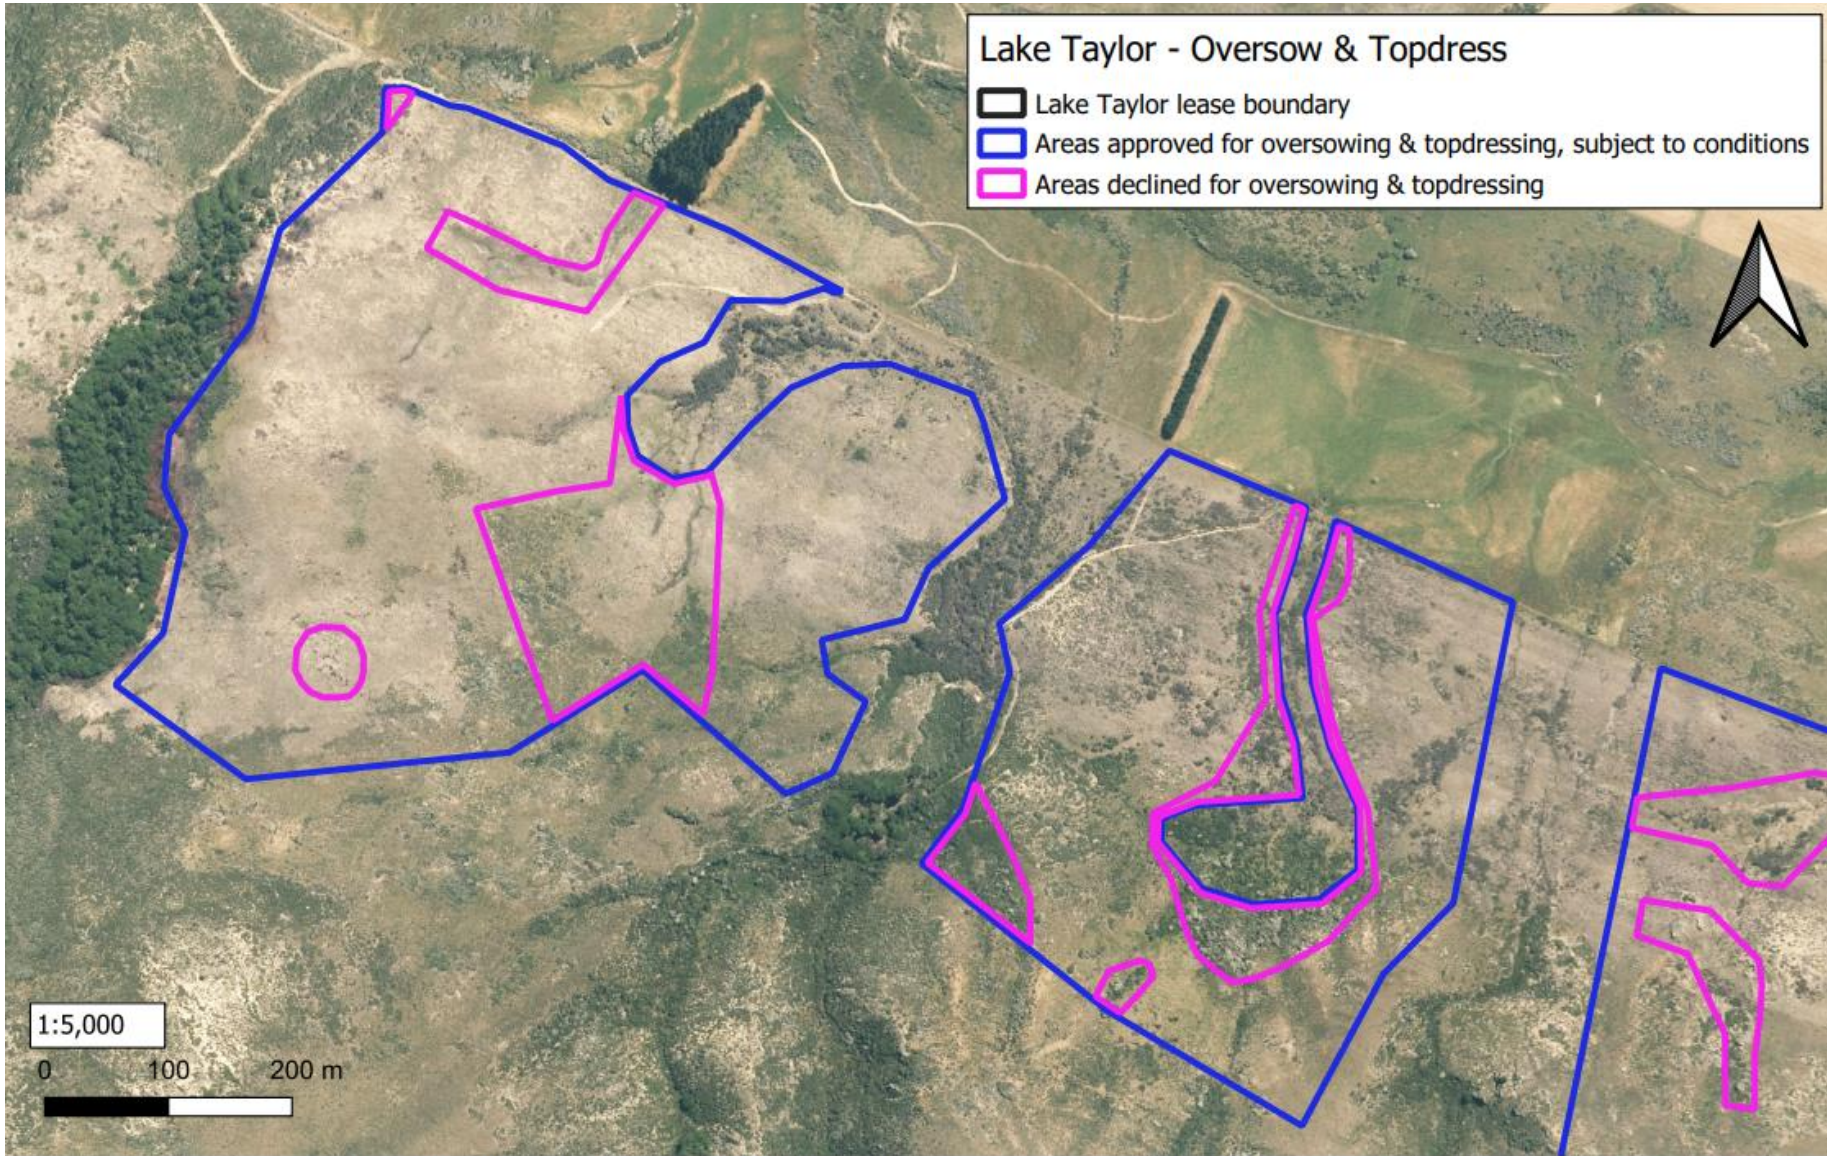

Lease Registration Reference: 12786 / Pc067

Run Name: Lake Taylor

Version date: 10/10/2022

Version:

Land District: Canterbury Land District

Boundary sourced from LINZ Data Service

Sheet 2 of 6

1 2 3 4 5