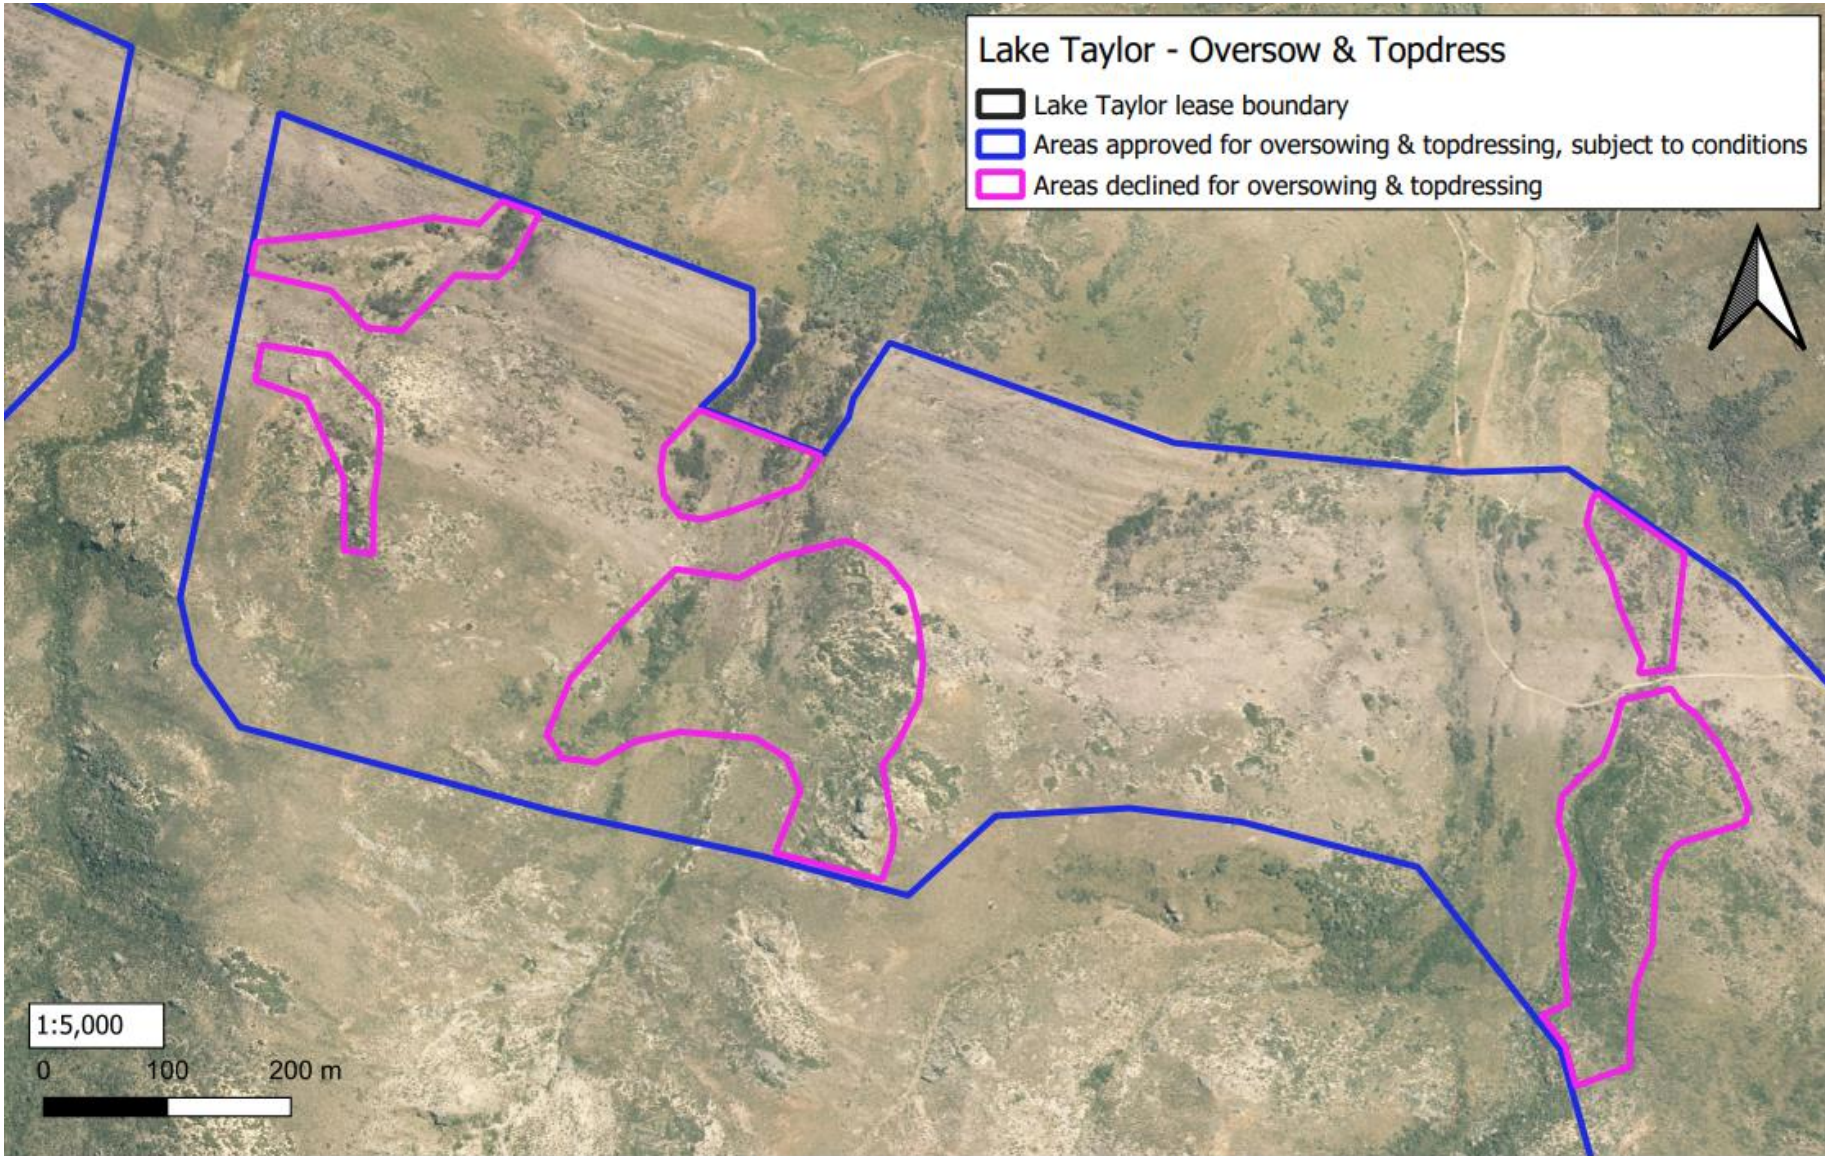

Lease Registration Reference: 12786 / Pc067

Run Name: Lake Taylor

Version date: 10/10/2022

Version:

Land District: Canterbury Land District

Boundary sourced from LINZ Data Service

Sheet 3 of 6

1	2	3	4	5
---	---	---	---	---

	Lease Registration Reference: 12786 / Pc067	Run Name: Lake Taylor	Version date: 10/10/2022	Version:					
	Land District: Canterbury Land District	Boundary sourced from LINZ Data Service	Sheet 4 of 6	1	2	3	4	5	

Lease Registration Reference: 12786 / Pc067
Land District: Canterbury Land District

Run Name: Lake Taylor
Boundary sourced from LINZ Data Service

Version date: 10/10/2022
Sheet 5 of 6

Version:
1 2 3 4 5

Lease Registration Reference: 12786 / Pc067

Land District: Canterbury Land District

Run Name: Lake Taylor

Boundary sourced from LINZ Data Service

Version date: 10/10/2022

Sheet 6 of 6

Version:

1 2 3 4 5