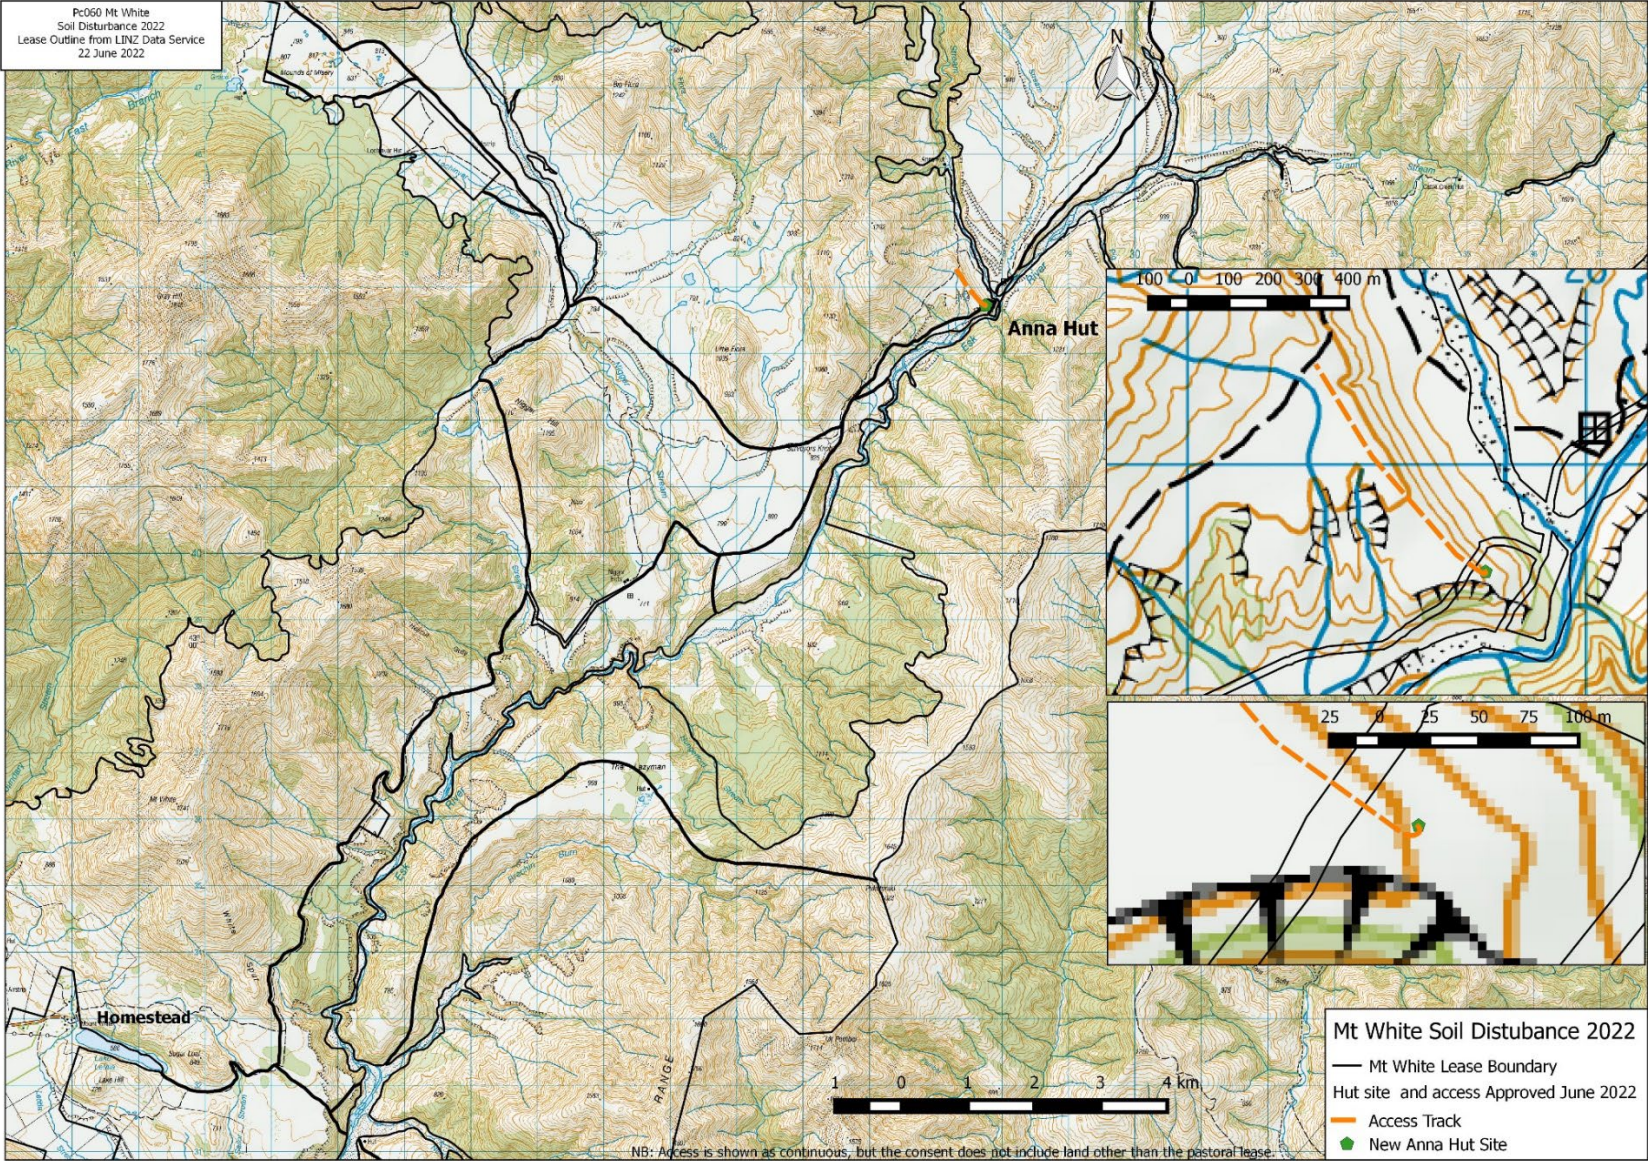

Pc060 Mt White
Soil Disturbance 2022
Lease Outline from LINZ Data Service
22 June 2022

Mt White Soil Disturbance 2022
— Mt White Lease Boundary
- - - Hut site and access Approved June 2022
— Access Track
◆ New Anna Hut Site

NB: Access is shown as continuous, but the consent does not include land other than the pastoral lease.