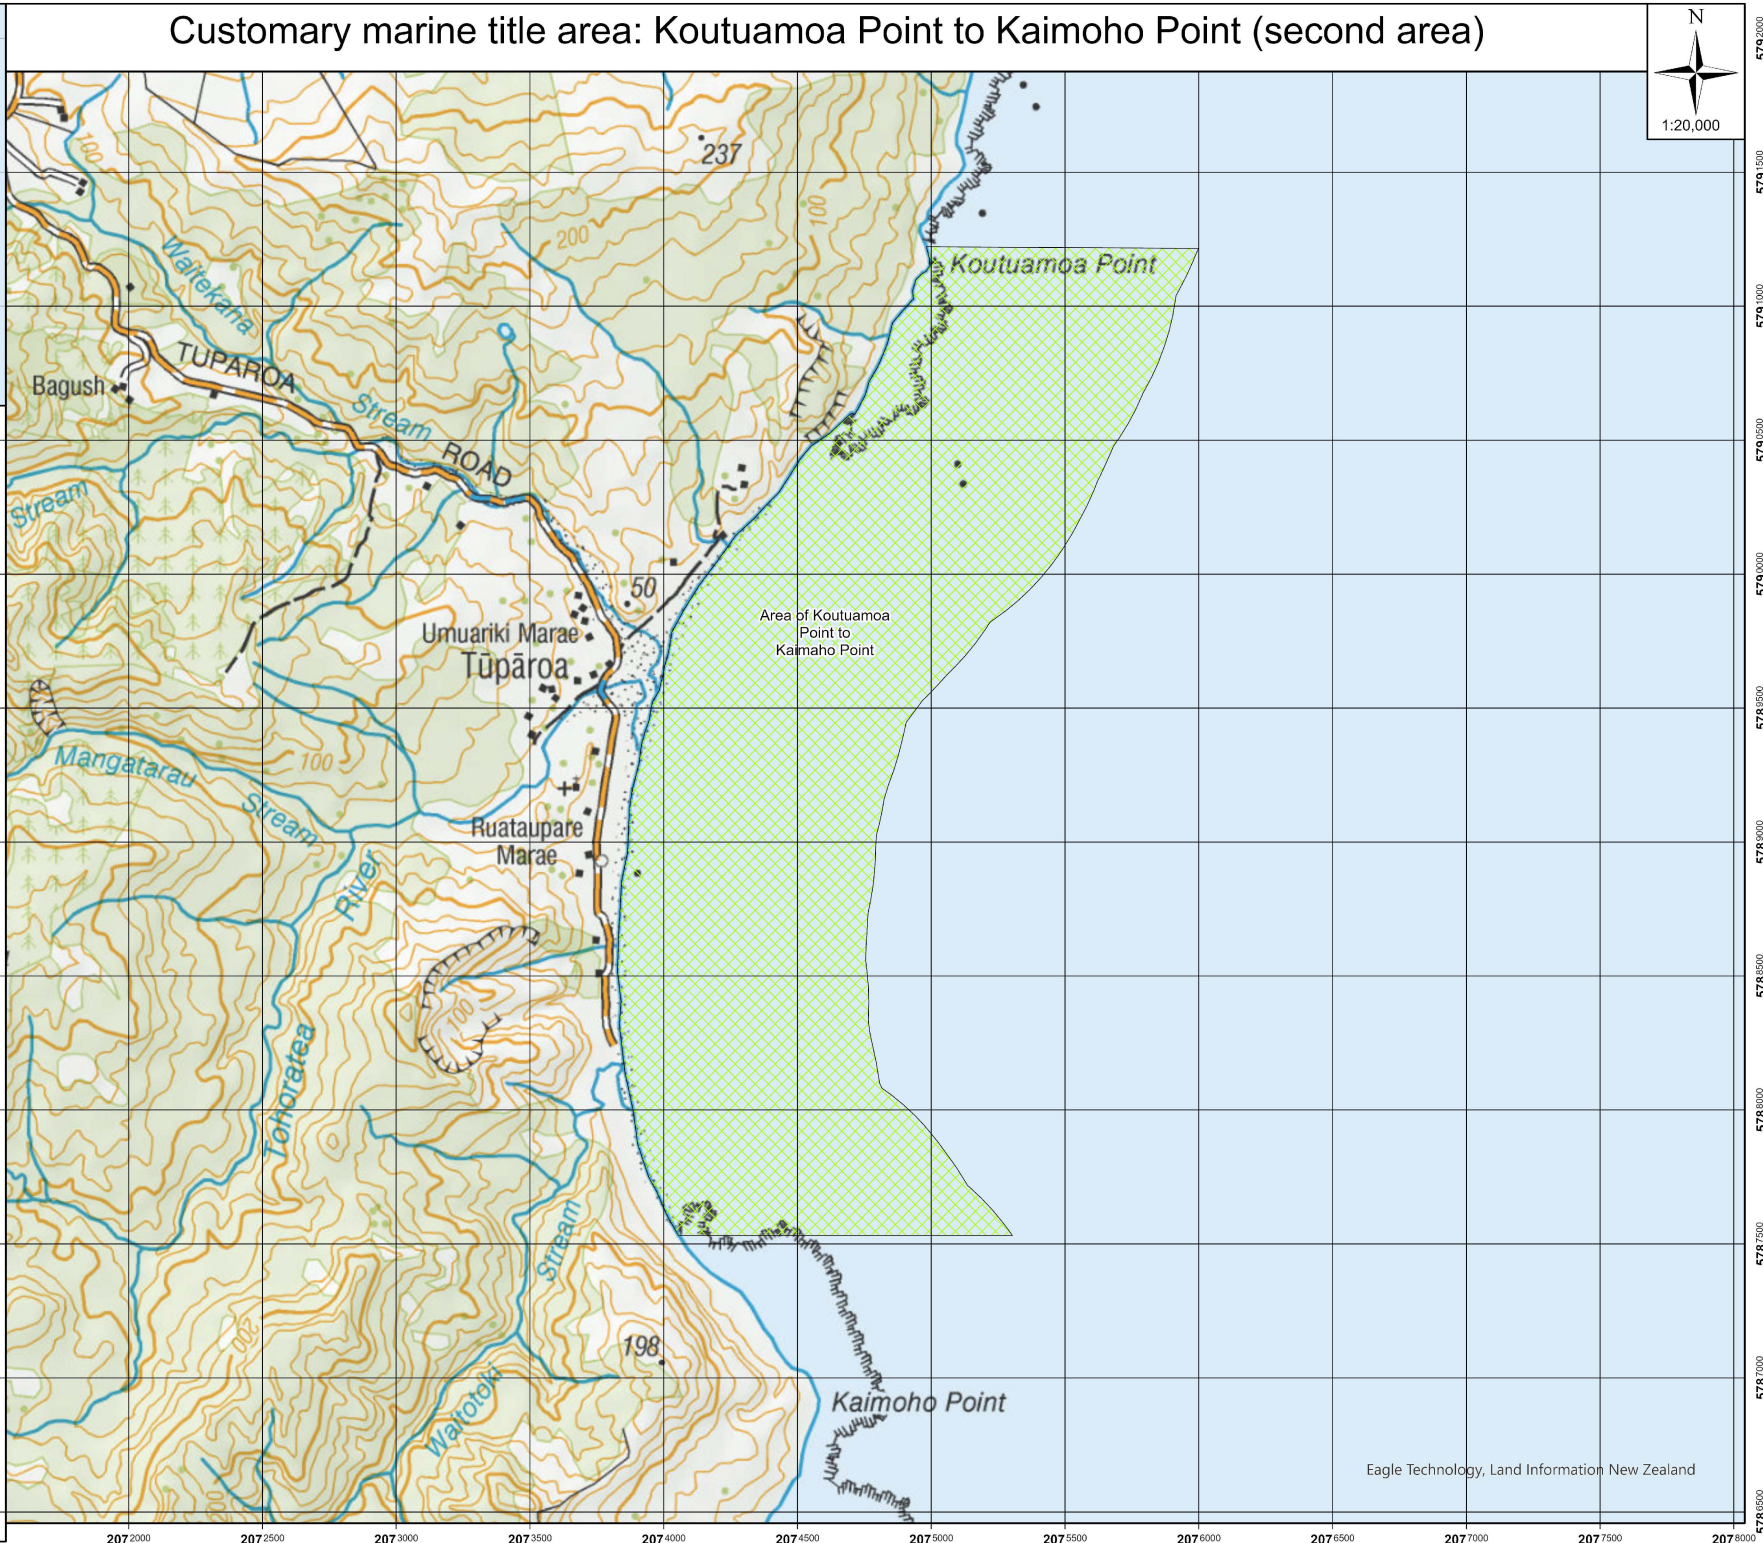

# Customary marine title area: Koutuamoa Point to Kaimoho Point (second area)

Eagle Technology, Land Information New Zealand

 Customary marine title area

Coordinate system: NZGD 2000 New Zealand Transverse Mercator

Projection: Transverse Mercator

Source: Ngā Rohe Moana o Ngā Hapū o Ngāti Porou (Recognition of Customary Marine Title) Order 2020, digitised by Te Arawhiti

Date produced by Te Arawhiti: 4/05/2023 2:59 pm