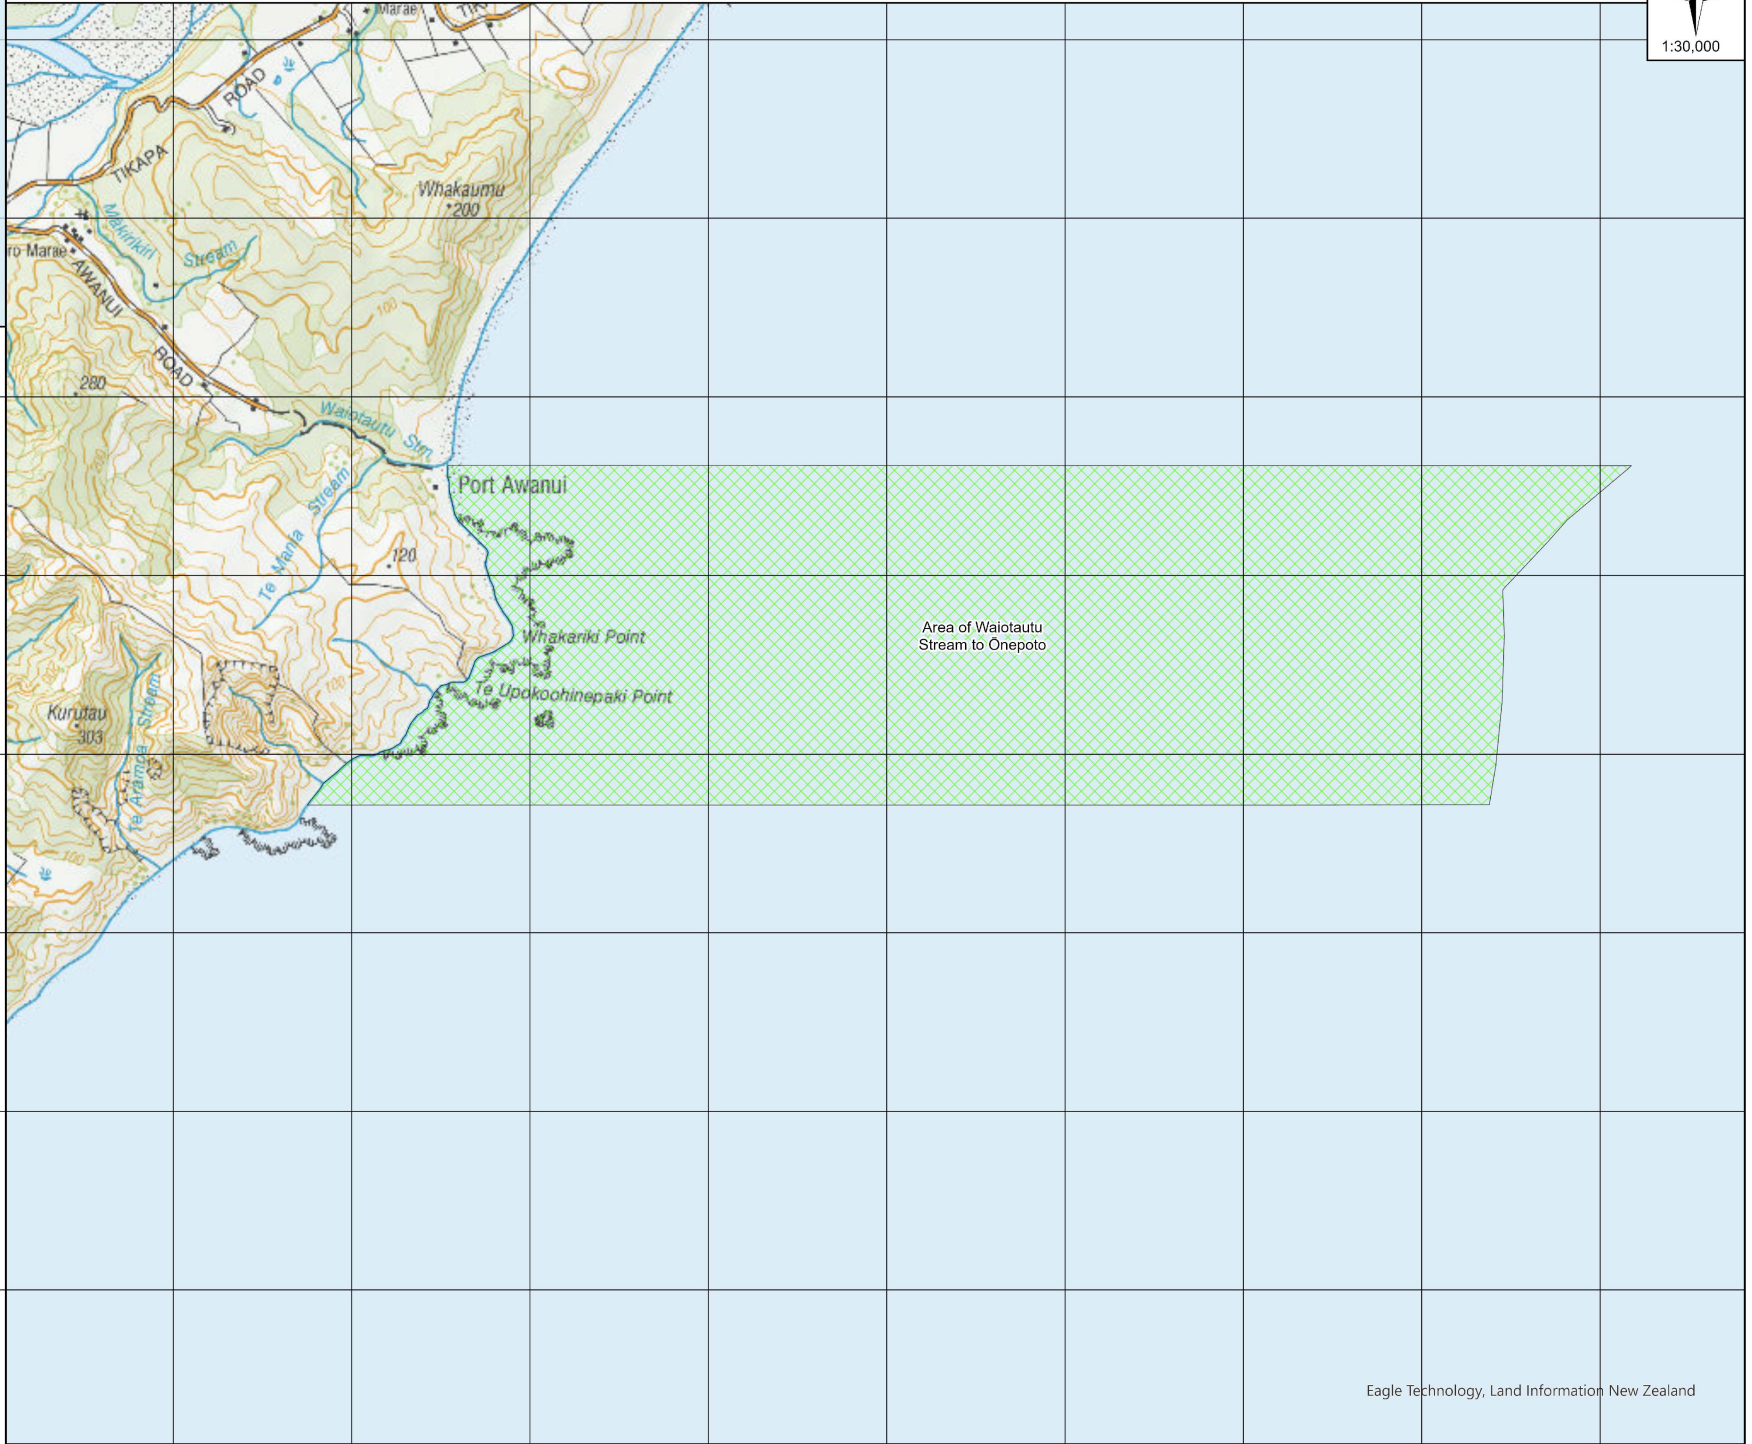

# Customary marine title area: Waiotautu Stream to Ōnepoto

Eagle Technology, Land Information New Zealand

 Customary marine title area

Coordinate system: NZGD 2000 New Zealand Transverse Mercator

Projection: Transverse Mercator

Source: Ngā Rohe Moana o Ngā Hapū o Ngāti Porou (Recognition of Customary Marine Title) Order 2020, digitised by Te Arawhiti

Date produced by Te Arawhiti: 19/05/2023 9:39 am

Eagle Technology, Land Information New Zealand