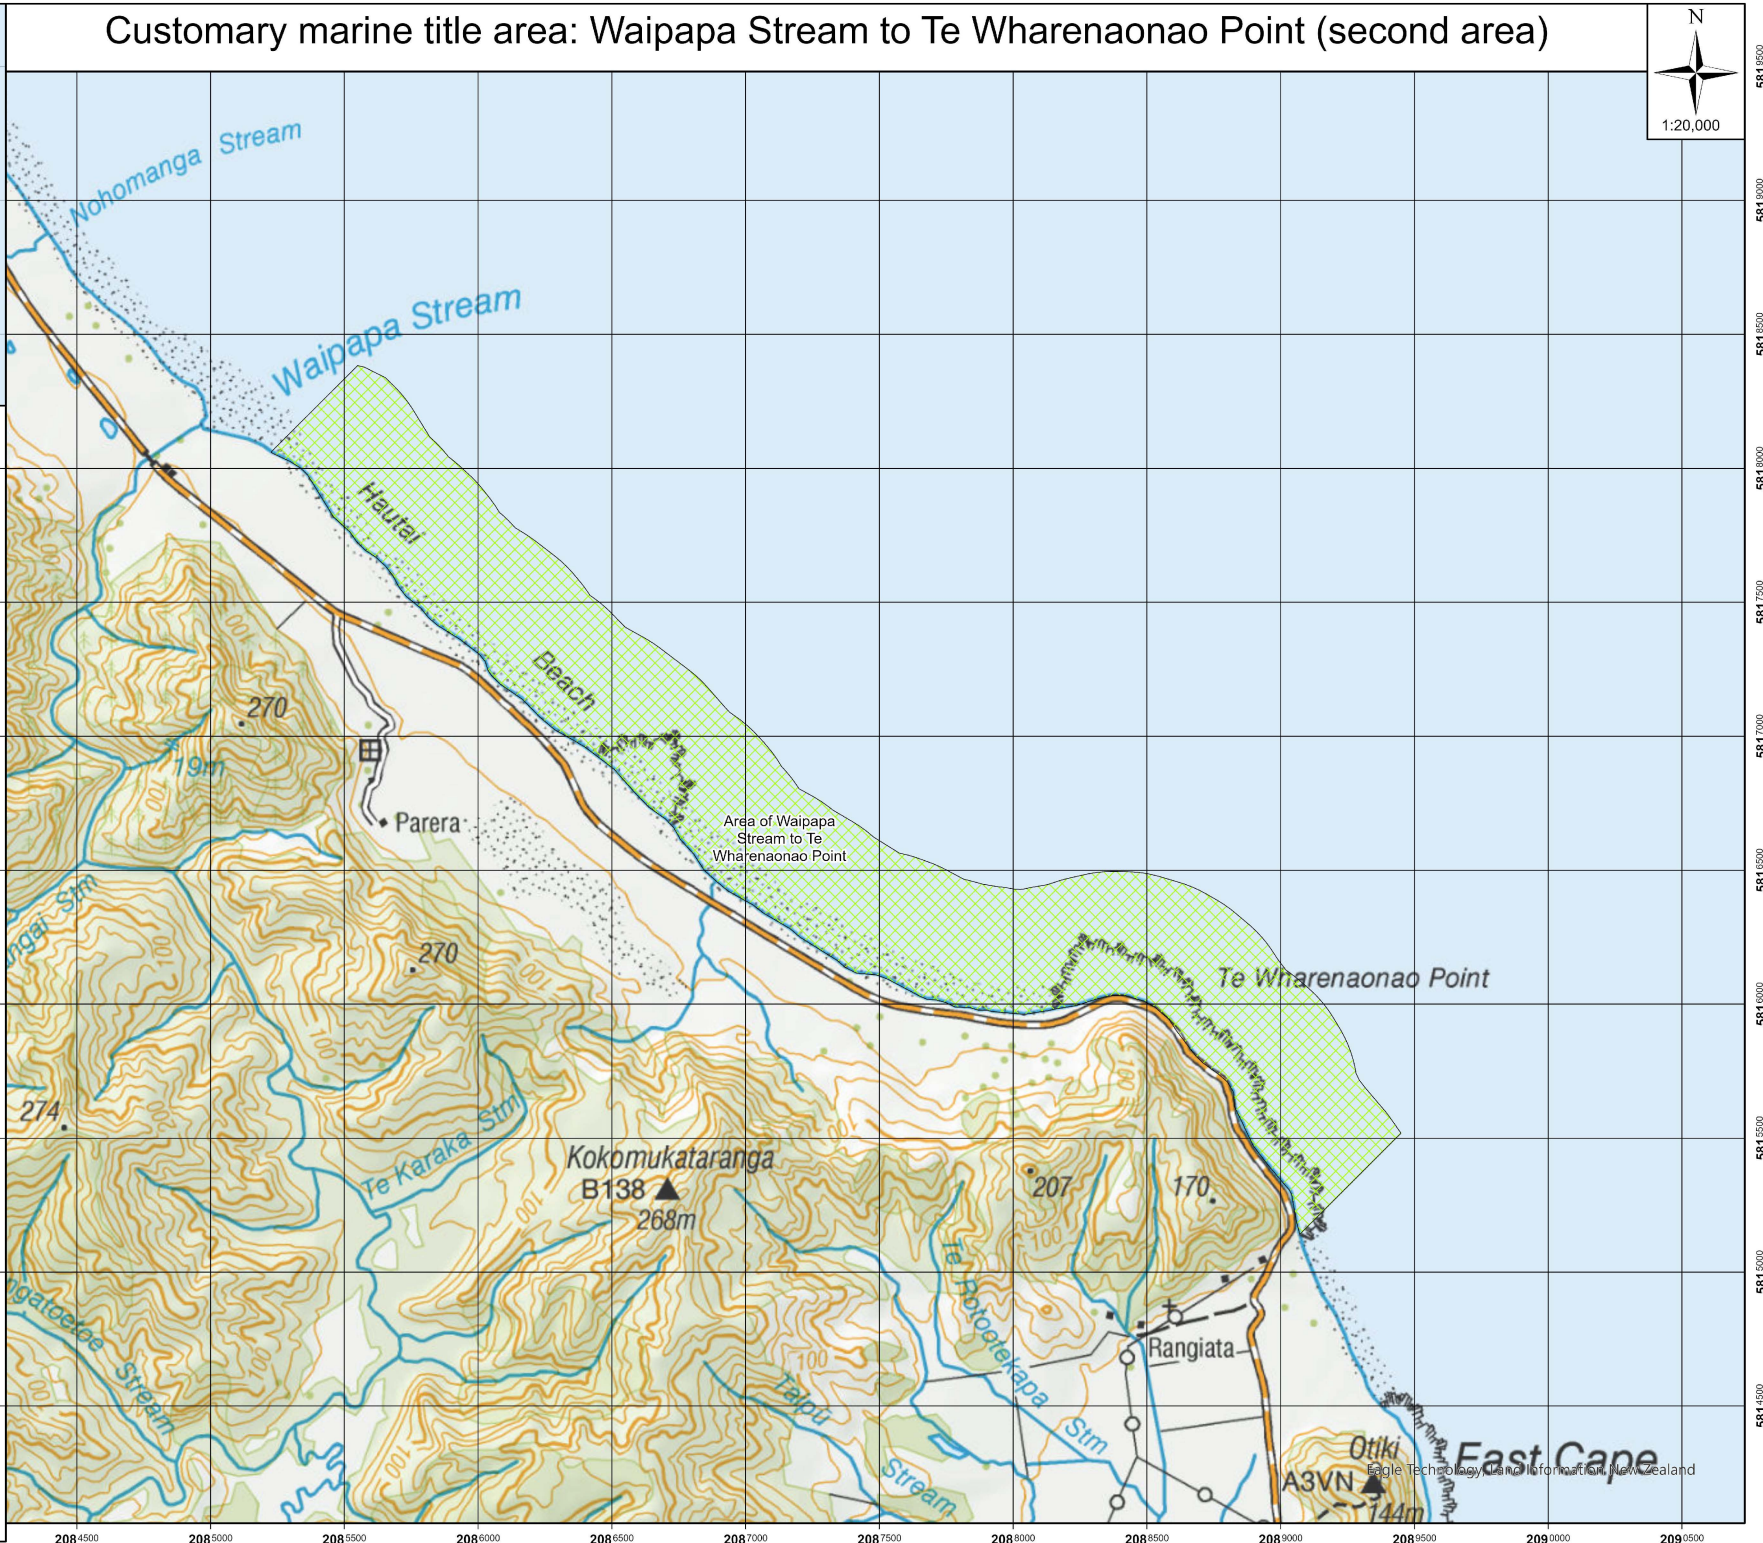

Customary marine title area: Waipapa Stream to Te Wharenaonao Point (second area)

 Customary marine title area

Coordinate system: NZGD 2000 New Zealand Transverse Mercator
Projection: Transverse Mercator
Source: Ngā Rohe Moana o Ngā Hapū o Ngāti Porou (Recognition of Customary Marine Title) Order 2020, digitised by Te Arawhiti
Date produced by Te Arawhiti: 4/05/2023 2:47 pm

5819500
5819000
5818500
5818000
5817500
5817000
5816500
5816000
5815500
5815000
5814500

2084500 2085000 2085500 2086000 2086500 2087000 2087500 2088000 2088500 2089000 2089500 2090000 2090500