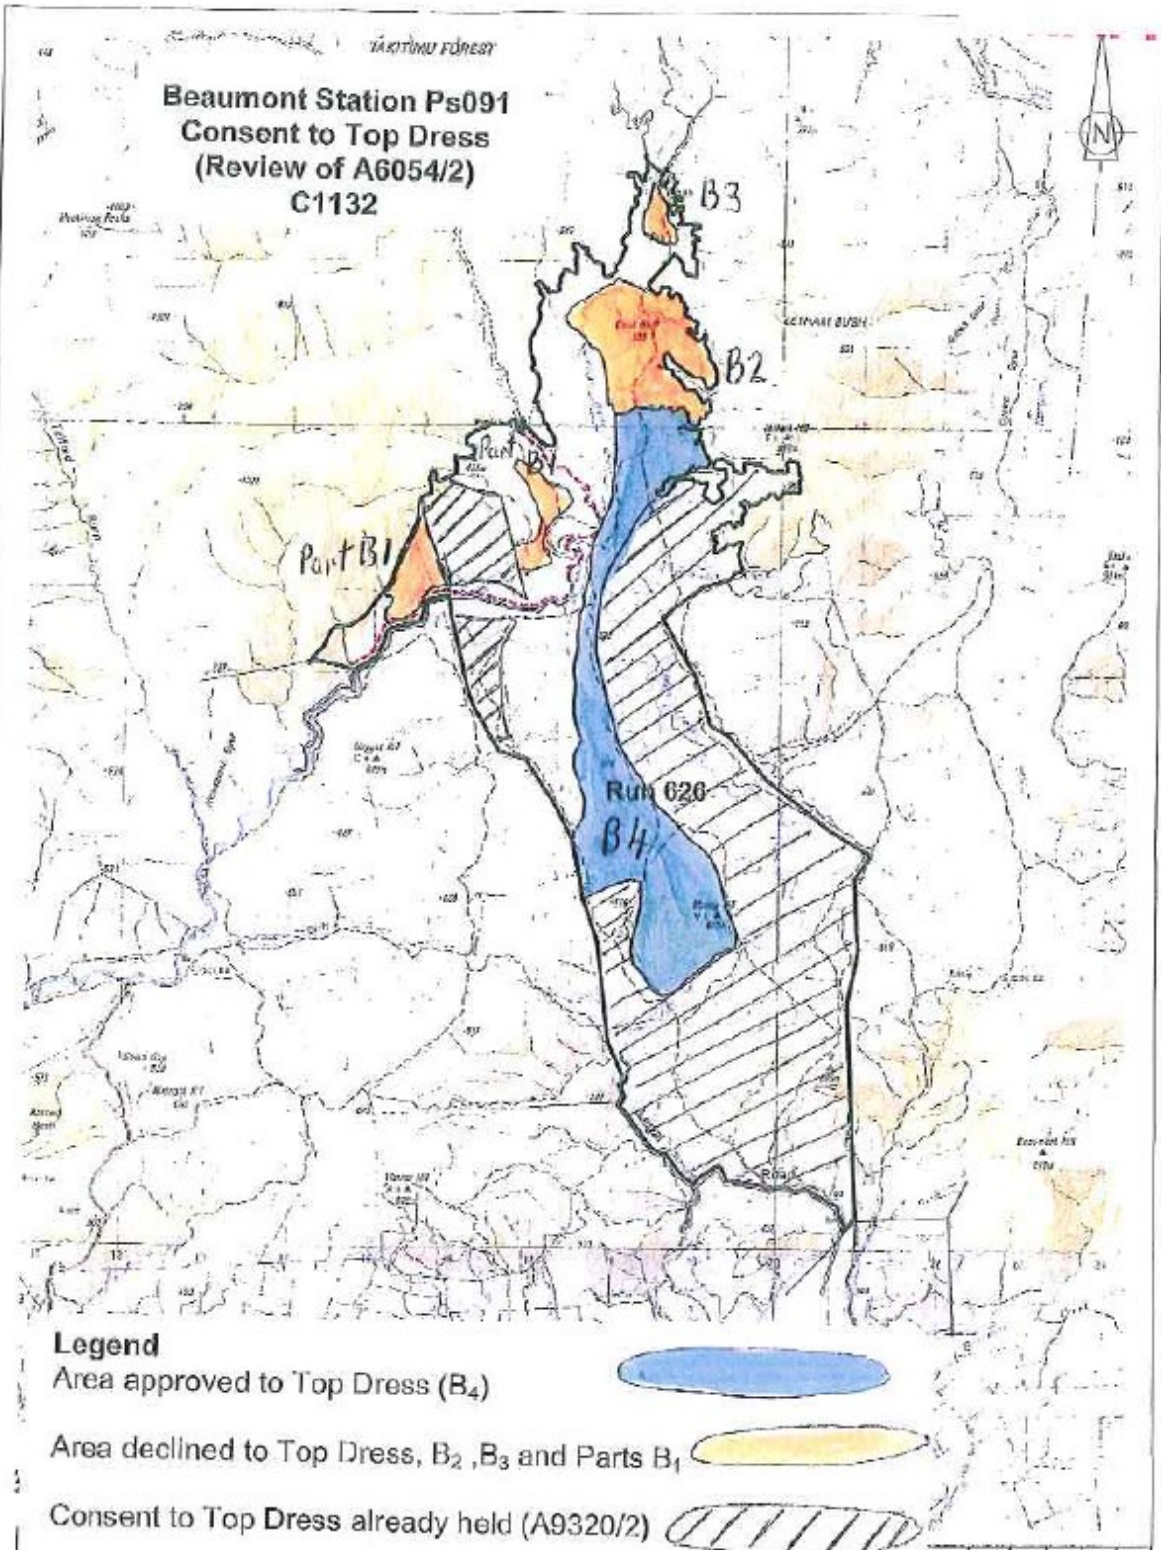

Beaumont Station Ps091
 Consent to Sow Seed
 (Review of A6054/3)
 C1133

Legend

Area approved to Sow Seed (B₄)

Area declined to Sow Seed, B₂, B₃ and Parts B₁

Consent to sow seed already held (A9320/3)

Beaumont
 Scale 1 : 5000

1	2	3	4	5
---	---	---	---	---

Land
 District
 NZMS 200 D.44

Sheet 1 of 1
 Date 04/06/2002

Graphics by:
 T.L. Survey Services Ltd DUNEDIN

Beaumont Station Ps091
 Consent to Top Dress
 (Review of A6054/2)
 C1132

Legend

Area approved to Top Dress (B₄)

Area declined to Top Dress, B₂, B₃ and Parts B₁

Consent to Top Dress already held (A9320/2)

1	2	3	4	5
---	---	---	---	---

Beaumont
 Scale 1 : 80000
 0 1000 2000 3000 4000 5000 6000m

District
 NZMS 260 D.44
 Sheet 1 of 1
 Date 04/06/2002

Digitized by:
 TL Survey services Ltd DUNEIRN