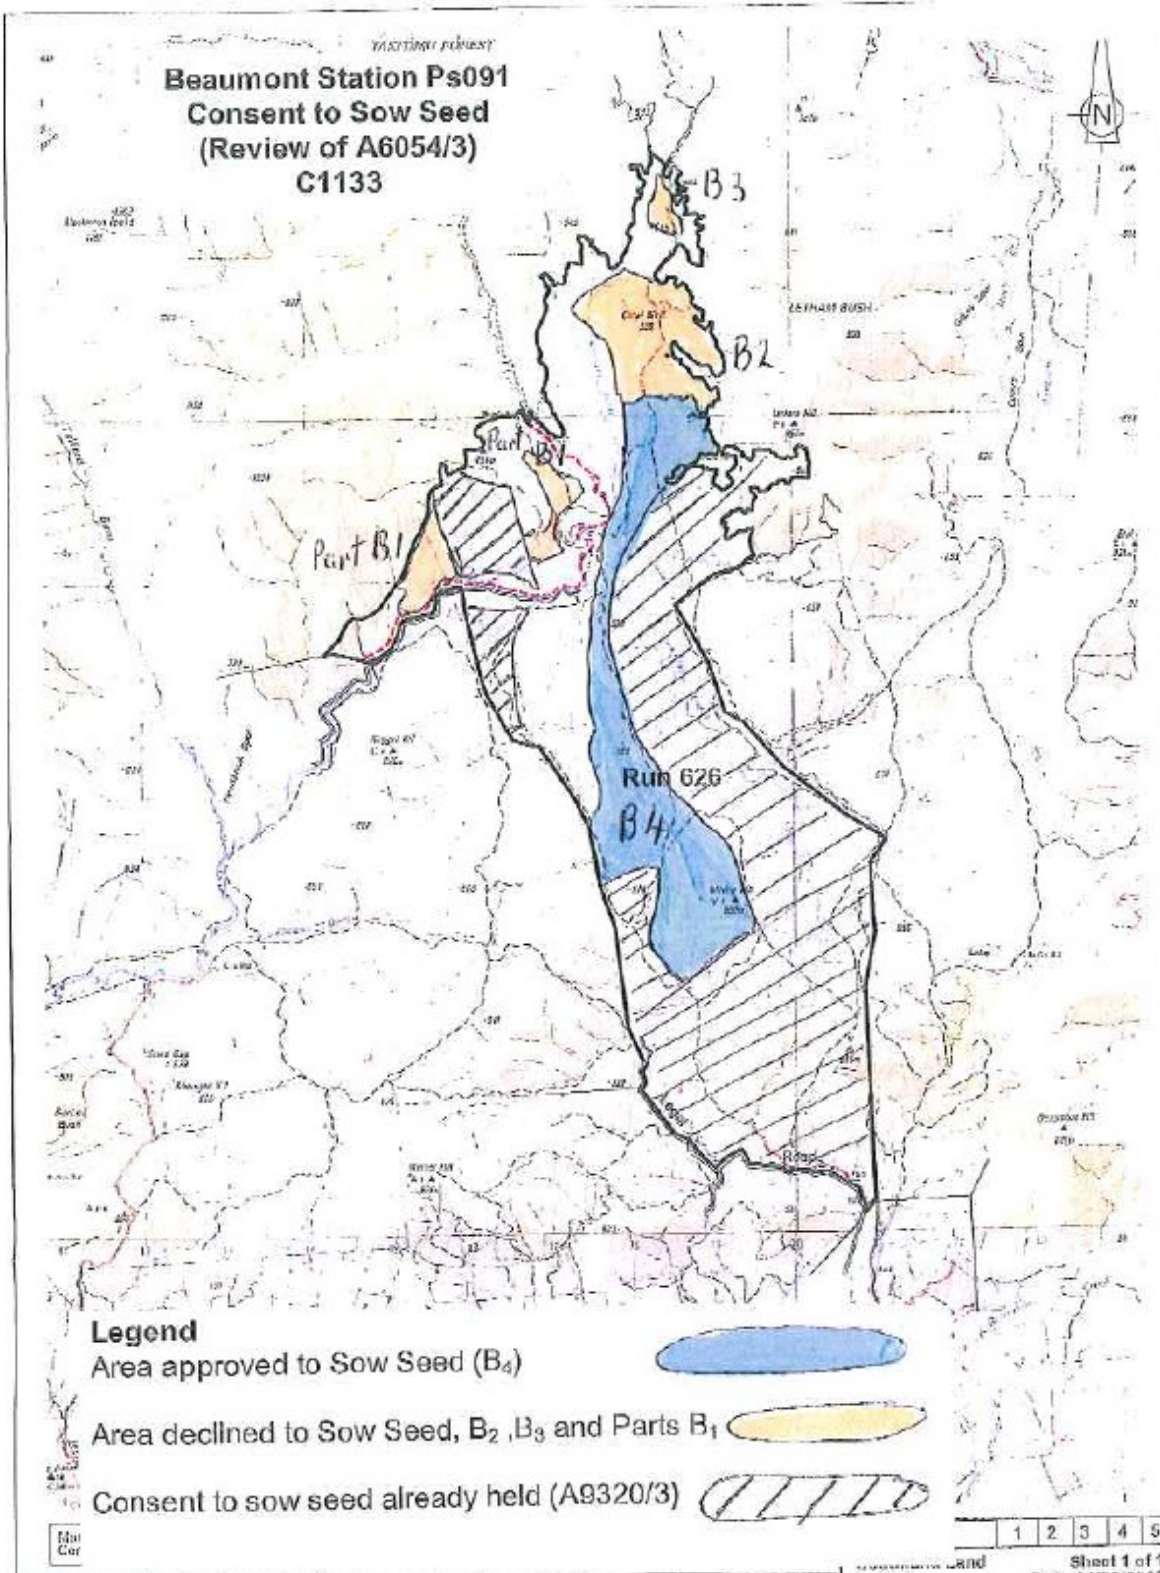

Beaumont Station Ps091
 Consent to Sow Seed
 (Review of A6054/3)
 C1133

Legend

Area approved to Sow Seed (B₄)

Area declined to Sow Seed, B₂, B₃ and Parts B₁

Consent to sow seed already held (A9320/3)

Beaumont
 Scale 1 : 5000

1	2	3	4	5
---	---	---	---	---

Land
 District
 NZMS 200 D.44

Sheet 1 of 1
 Date 04/06/2002

Graphics by:
 T.L. Survey Services Ltd DUNEDIN

Beaumont Station Ps091
 Consent to Top Dress
 (Review of A6054/2)
 C1132

Legend

Area approved to Top Dress (B₄)

Area declined to Top Dress, B₂, B₃ and Parts B₁

Consent to Top Dress already held (A9320/2)

1	2	3	4	5
---	---	---	---	---

Beaumont
 Scale 1 : 80000
 0 1000 2000 3000 4000 5000 6000m