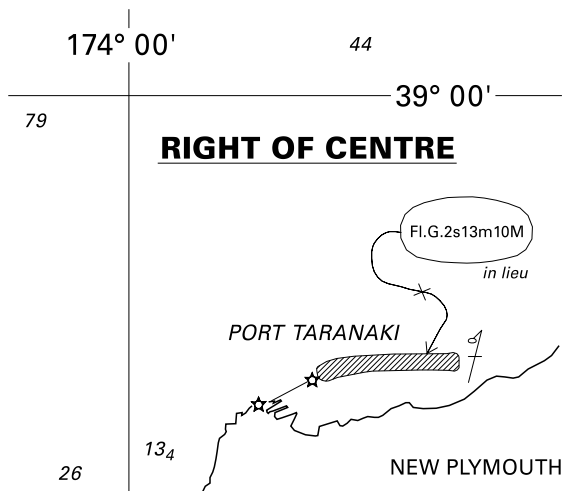

NZ 195/10 NEW ZEALAND – North Island – West Coast – Port Taranaki – Light.

Chart NZ 443 [130/10]

Amend light to, Fl.G.2s13m10M 39° 03'.04S., 174° 02'.53E.

Chart NZ 4432 [130/10]

Amend light to, Fl.G.2s13m10M 39° 03'.04S., 174° 02'.53E.

Chart NZ 4432 (Plan, Port Taranaki) [130/10]

Amend light to, Fl.G.2s13m10M 39° 03'.040S., 174° 02'.526E.

Port Taranaki Ltd
 NZ Light List K4092
 NI 237/2010

<i>Issued as a guide to chart correction.</i>		<i>Use in conjunction with the appropriate NZ Notice to Mariners.</i>	
LAST CORRECTION	NZ NTM No.	CHART No.	
NZ 130/10	NZ 195/10	NZ 443	