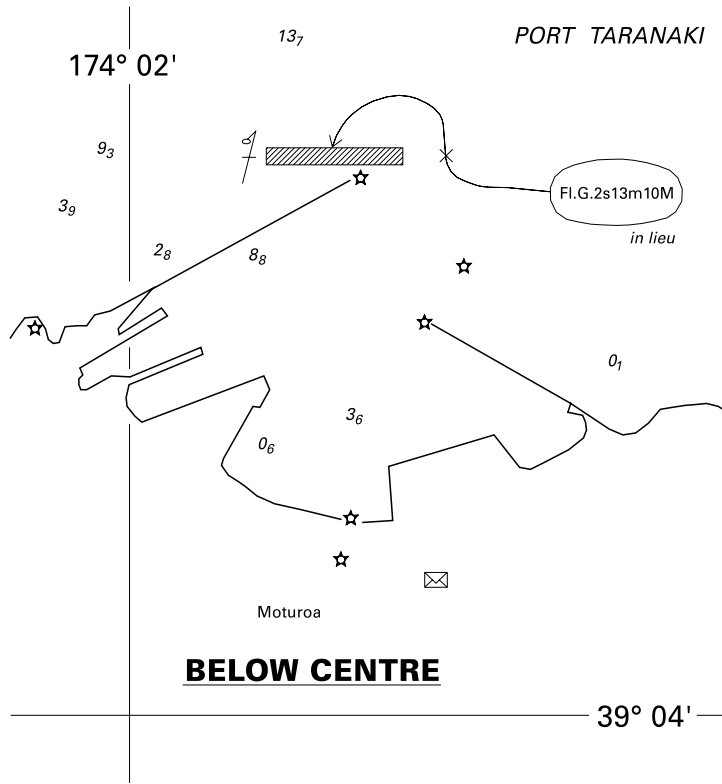

NZ 195/10 NEW ZEALAND – North Island – West Coast – Port Taranaki – Light.

Chart NZ 443 [130/10]

Amend light to, Fl.G.2s13m10M 39° 03'.04S., 174° 02'.53E.

Chart NZ 4432 [130/10]

Amend light to, Fl.G.2s13m10M 39° 03'.04S., 174° 02'.53E.

Chart NZ 4432 (Plan, Port Taranaki) [130/10]

Amend light to, Fl.G.2s13m10M 39° 03'.040S., 174° 02'.526E.

Port Taranaki Ltd
 NZ Light List K4092
 NI 237/2010

<i>Issued as a guide to chart correction.</i>		<i>Use in conjunction with the appropriate NZ Notice to Mariners.</i>	
LAST CORRECTION	NZ NTM No.	CHART No.	
NZ 130/10	NZ 195/10	NZ 443	

<i>Issued as a guide to chart correction.</i>		<i>Use in conjunction with the appropriate NZ Notice to Mariners.</i>	
LAST CORRECTION	NZ NTM No.	CHART No.	
NZ 130/10	NZ 195/10	NZ 4432	

<i>Issued as a guide to chart correction.</i>		<i>Use in conjunction with the appropriate NZ Notice to Mariners.</i>	
LAST CORRECTION	NZ NTM No.	CHART No.	
NZ 130/10	NZ 195/10	NZ 4432	