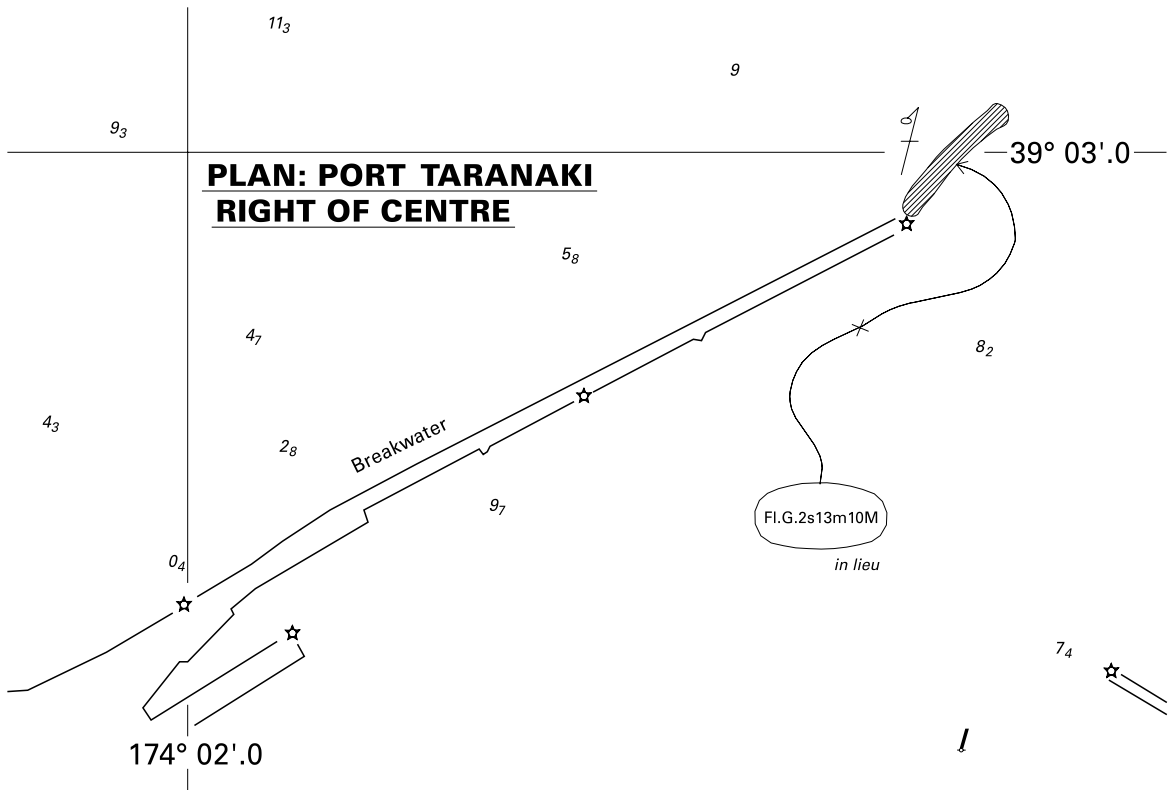

<i>Issued as a guide to chart correction.</i>		<i>Use in conjunction with the appropriate NZ Notice to Mariners.</i>	
LAST CORRECTION	NZ NTM No.	CHART No.	
NZ 130/10	NZ 195/10	NZ 4432