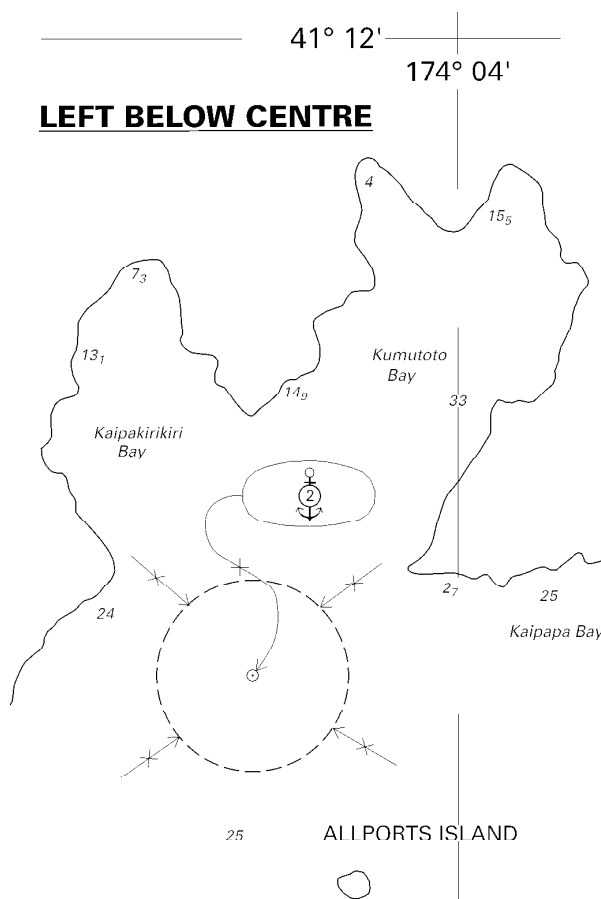

**NZ 252/13 NEW ZEALAND – South Island – North Coast – Queen Charlotte Sound – Anchor Berth.**

**Chart NZ 615 [ 251/13 ]**

Insert  , centred on: 41° 13'.64S., 174° 03'.30E.

**Chart NZ 6153 [ 50/13 ]**

Insert  with pecked circle radius 0.25NM, centred on: 41° 13'.64S., 174° 03'.30E.

Marlborough District Council  
NI 274/2013

<i>Issued as a guide to chart correction. Use in conjunction with the appropriate NZ Notice to Mariners.</i>			<i>Issued as a guide to chart correction. Use in conjunction with the appropriate NZ Notice to Mariners.</i>		
<b>LAST CORRECTION</b>	<b>NZ NTM No.</b>	<b>CHART No.</b>	<b>LAST CORRECTION</b>	<b>NZ NTM No.</b>	<b>CHART No.</b>
<b>NZ 251/13</b>	<b>NZ 252/13</b>	<b>NZ 615</b>	<b>NZ 50/13</b>	<b>NZ 252/13</b>	<b>NZ 6153</b>