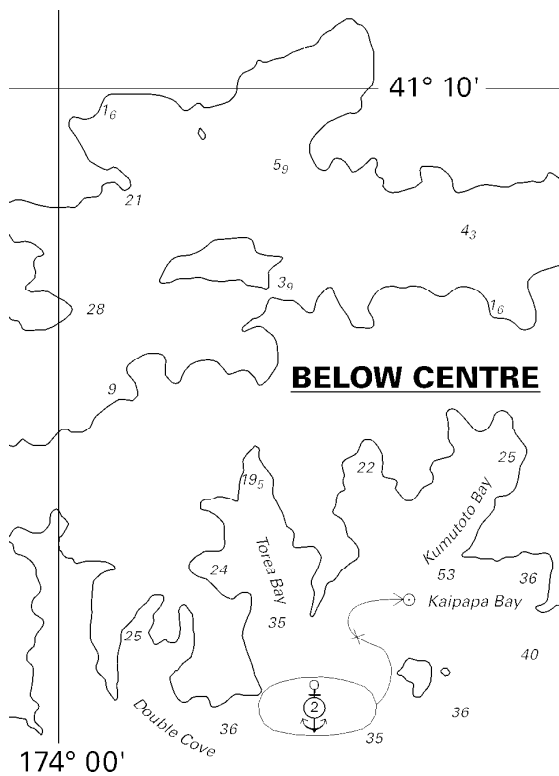

**NZ 252/13 NEW ZEALAND – South Island – North Coast – Queen Charlotte Sound – Anchor Berth.**

**Chart NZ 615 [ 251/13 ]**

Insert  , centred on: 41° 13'.64S., 174° 03'.30E.

**Chart NZ 6153 [ 50/13 ]**

Insert  with pecked circle radius 0.25NM, centred on: 41° 13'.64S., 174° 03'.30E.

Marlborough District Council  
NI 274/2013

<i>Issued as a guide to chart correction. Use in conjunction with the appropriate NZ Notice to Mariners.</i>			<i>Issued as a guide to chart correction. Use in conjunction with the appropriate NZ Notice to Mariners.</i>		
<b>LAST CORRECTION</b>	<b>NZ NTM No.</b>	<b>CHART No.</b>	<b>LAST CORRECTION</b>	<b>NZ NTM No.</b>	<b>CHART No.</b>
<b>NZ 251/13</b>	<b>NZ 252/13</b>	<b>NZ 615</b>	<b>NZ 50/13</b>	<b>NZ 252/13</b>	<b>NZ 6153</b>