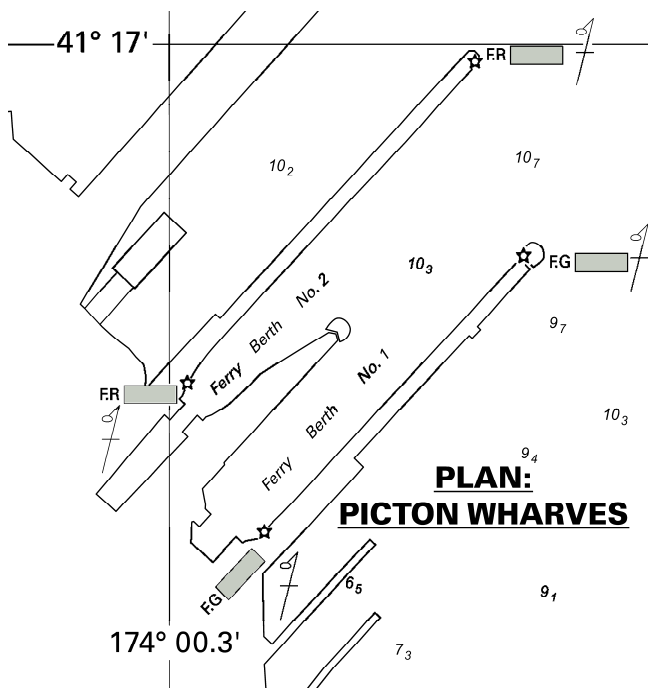

NZ 65/14 NEW ZEALAND – South Island – North Coast – Picton Harbour – Lights.

Chart NZ 6154 (Plan: Picton Wharves) [50/13]

Amend	light to, F.R	41° 17'.004S., 174° 00'.387E.
	light to, F.R	41° 17'.073S., 174° 00'.305E.
	light to, F.G	41° 17'.046S., 174° 00'.401E.
	light to, F.G	41° 17'.105S., 174° 00'.327E.

Chart NZ 6154 (Plan: Picton Harbour) [50/13]

Amend	light to, F.R	41° 17'.004S., 174° 00'.387E.
	light to, F.R	41° 17'.073S., 174° 00'.305E.
	light to, F.G	41° 17'.046S., 174° 00'.401E.
	light to, F.G	41° 17'.105S., 174° 00'.327E.

Marlborough District Council
NZ Light List K4258, 4258.2, 4259, 4259.2
NI 48/2014

<i>Issued as a guide to chart correction.</i>		<i>Use in conjunction with the appropriate NZ Notice to Mariners.</i>
LAST CORRECTION	NZ NTM No.	CHART No.
NZ 50/13	NZ 65/14	NZ 6154