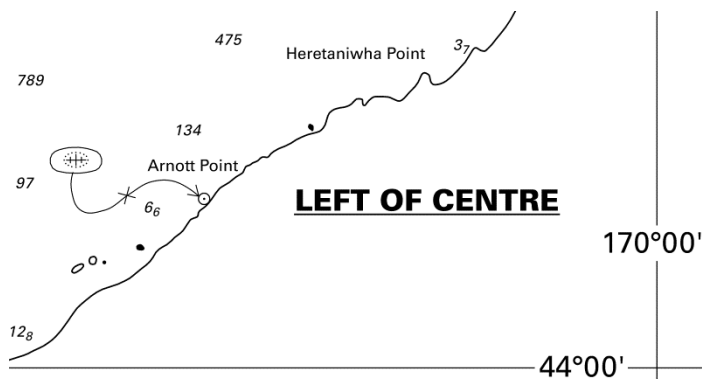

NZ 152/14 NEW ZEALAND – South Island – West Coast – Tauperikaka Point – Wreck.

Former notice – NZ 107(P)/13 is cancelled.

Chart NZ 24 [83/13]

Insert 43° 45'.8S., 169° 07'.5E.

Chart NZ 25 (INT 648) [83/13]

Insert 43° 45'.8S., 169° 07'.5E.

Chart NZ 73 [83/13]

Insert 43° 45'.83S., 169° 07'.49E.

Maritime New Zealand
NI 145/2014

Issued as a guide to chart correction. Use in conjunction with the appropriate NZ Notice to Mariners.			Issued as a guide to chart correction. Use in conjunction with the appropriate NZ Notice to Mariners.		
LAST CORRECTION	NZ NTM No.	CHART No.	LAST CORRECTION	NZ NTM No.	CHART No.
NZ 83/13	NZ 152/14	NZ 24	NZ 83/13	NZ 152/14	NZ 25 (INT 648)