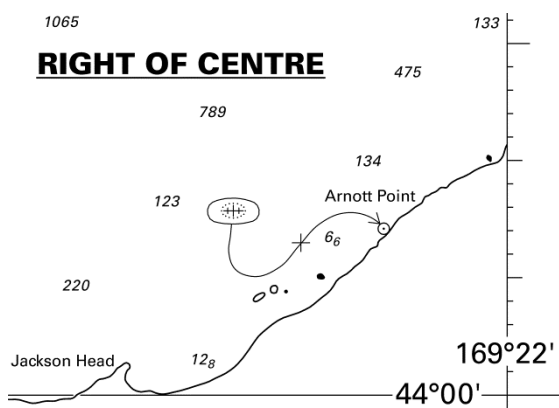

NZ 152/14 NEW ZEALAND – South Island – West Coast – Tauperikaka Point – Wreck.

Former notice – NZ 107(P)/13 is cancelled.

Chart NZ 24 [83/13]

Insert  43° 45'.8S., 169° 07'.5E.

Chart NZ 25 (INT 648) [83/13]

Insert  43° 45'.8S., 169° 07'.5E.

Chart NZ 73 [83/13]

Insert  43° 45'.83S., 169° 07'.49E.

Maritime New Zealand
NI 145/2014

Issued as a guide to chart correction. Use in conjunction with the appropriate NZ Notice to Mariners.			Issued as a guide to chart correction. Use in conjunction with the appropriate NZ Notice to Mariners.		
LAST CORRECTION	NZ NTM No.	CHART No.	LAST CORRECTION	NZ NTM No.	CHART No.
NZ 83/13	NZ 152/14	NZ 24	NZ 83/13	NZ 152/14	NZ 25 (INT 648)