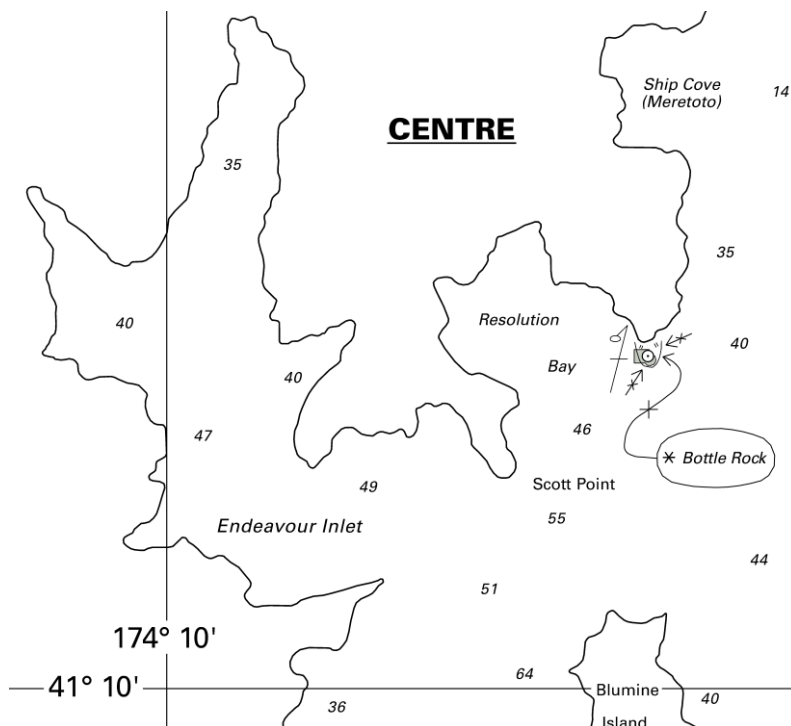

**NZ 67/15 NEW ZEALAND – South Island – North Coast – Marlborough Sounds – Bottle Rock.**

**Chart NZ 615 [ 191/14 ]**

Insert ✕, *Bottle Rock*, and extend 10m contour S to enclose (a) 41° 07'.63S., 174° 14'.53E.

Delete depth 11<sub>9</sub>, close E of: (a) above

New Zealand Hydrographic Authority  
NI 57/2015

<i>Issued as a guide to chart correction.</i>		<i>Use in conjunction with the appropriate NZ Notice to Mariners.</i>	
<b>LAST CORRECTION</b>	<b>NZ NTM No.</b>	<b>CHART No.</b>	
<b>NZ 191/14</b>	<b>NZ 67/15</b>	<b>NZ 615</b>	