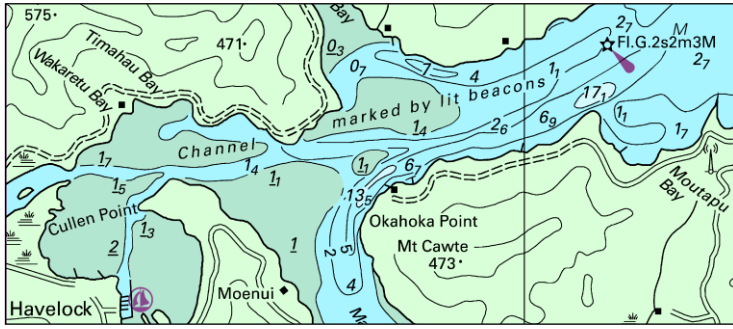

41° 16'.04S., 173° 46'.99E.

3. **Chart NZ 6152 [ 83/16 ]**

Insert the accompanying block showing amendments to lit beacons,  
centred on:

41° 15'.60S., 173° 48'.62E.

4. **Chart NZ 615 [ 83/16 ]**

Insert the accompanying block showing amendments to lit beacons,  
centred on:

41° 15'.67S., 173° 48'.56E.

Marlborough District Council  
HITS 6152/48/2

Note: No tracings are included for this notice.

NZ 6152 (plan, Havelock)

Image Size (mm) 132.5 x 177.6

NZ 6152

Image Size (mm) 74.4 x 157.5

NZ 615

Image Size (mm) 42.1 x 96.7