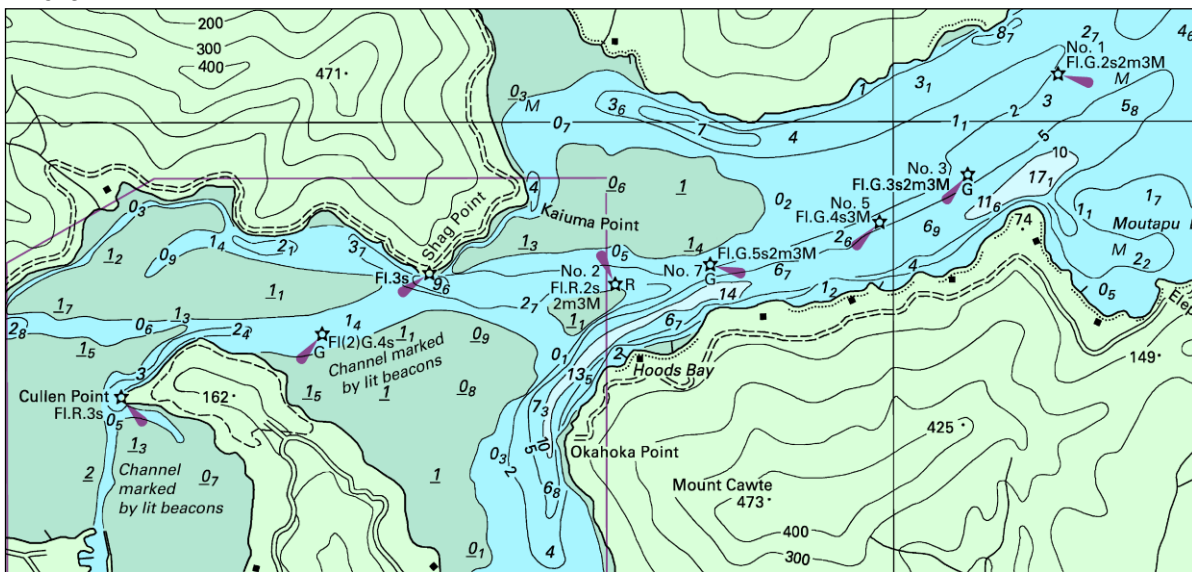

41° 16'.04S., 173° 46'.99E.

3. **Chart NZ 6152 [ 83/16 ]**

Insert the accompanying block showing amendments to lit beacons,  
centred on:

41° 15'.60S., 173° 48'.62E.

4. **Chart NZ 615 [ 83/16 ]**

Insert the accompanying block showing amendments to lit beacons,  
centred on:

41° 15'.67S., 173° 48'.56E.

Marlborough District Council  
HITS 6152/48/2

Note: No tracings are included for this notice.

NZ 6152 (plan, Havelock)

Image Size (mm) 132.5 x 177.6

NZ 6152

Image Size (mm) 74.4 x 157.5

NZ 615

Image Size (mm) 42.1 x 96.7