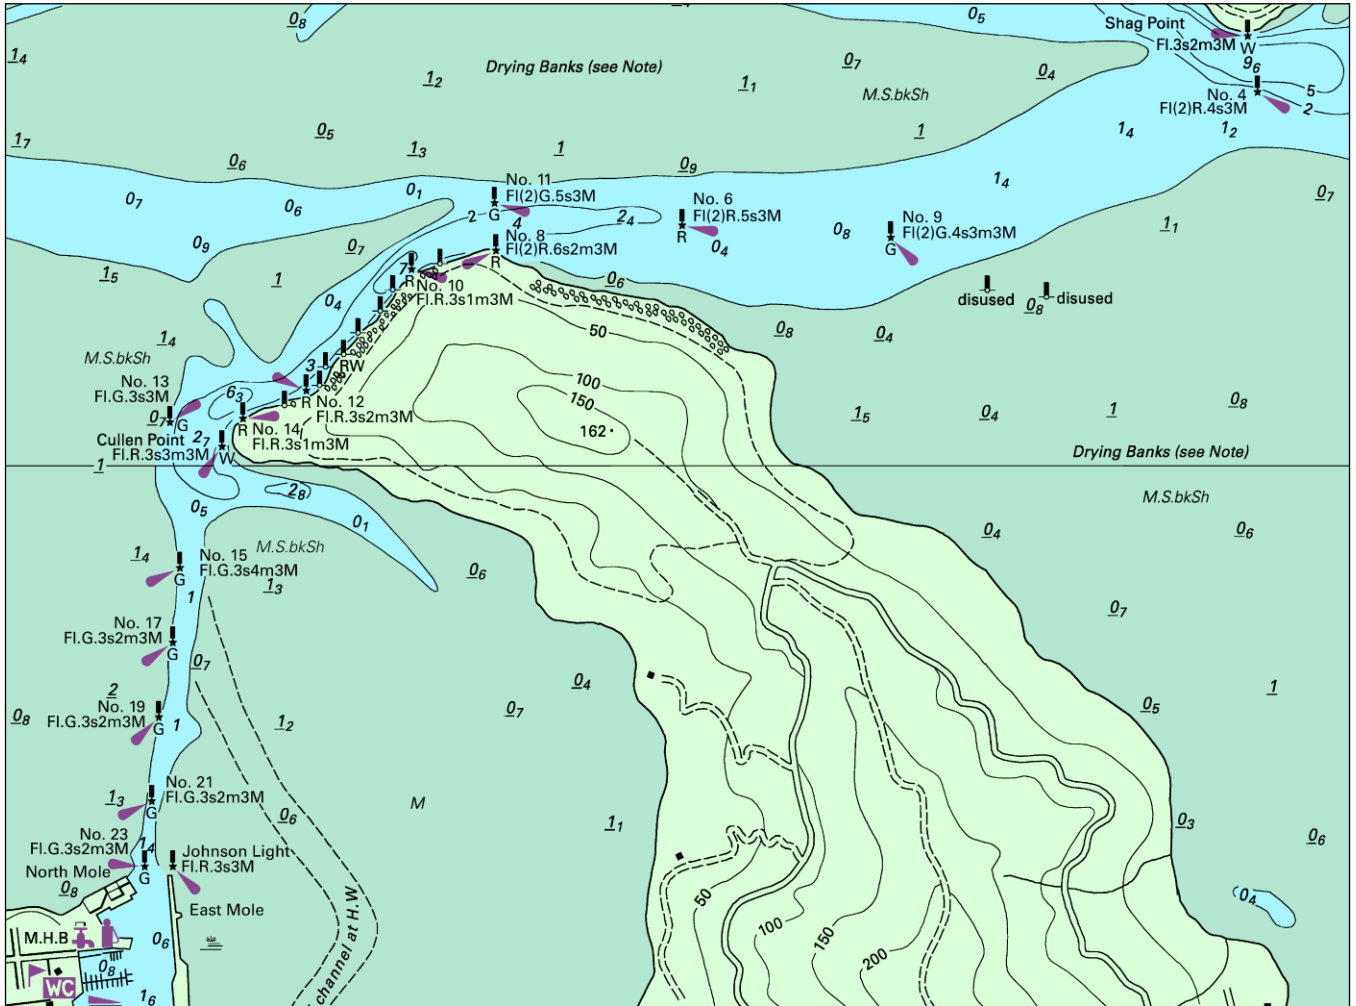

41° 16'.04S., 173° 46'.99E.

3. **Chart NZ 6152 [ 83/16 ]**

Insert the accompanying block showing amendments to lit beacons,  
centred on:

41° 15'.60S., 173° 48'.62E.

4. **Chart NZ 615 [ 83/16 ]**

Insert the accompanying block showing amendments to lit beacons,  
centred on:

41° 15'.67S., 173° 48'.56E.

Marlborough District Council  
HITS 6152/48/2

Note: No tracings are included for this notice.

NZ 6152 (plan, Havelock)

Image Size (mm) 132.5 x 177.6

NZ 6152

Image Size (mm) 74.4 x 157.5

NZ 615

Image Size (mm) 42.1 x 96.7